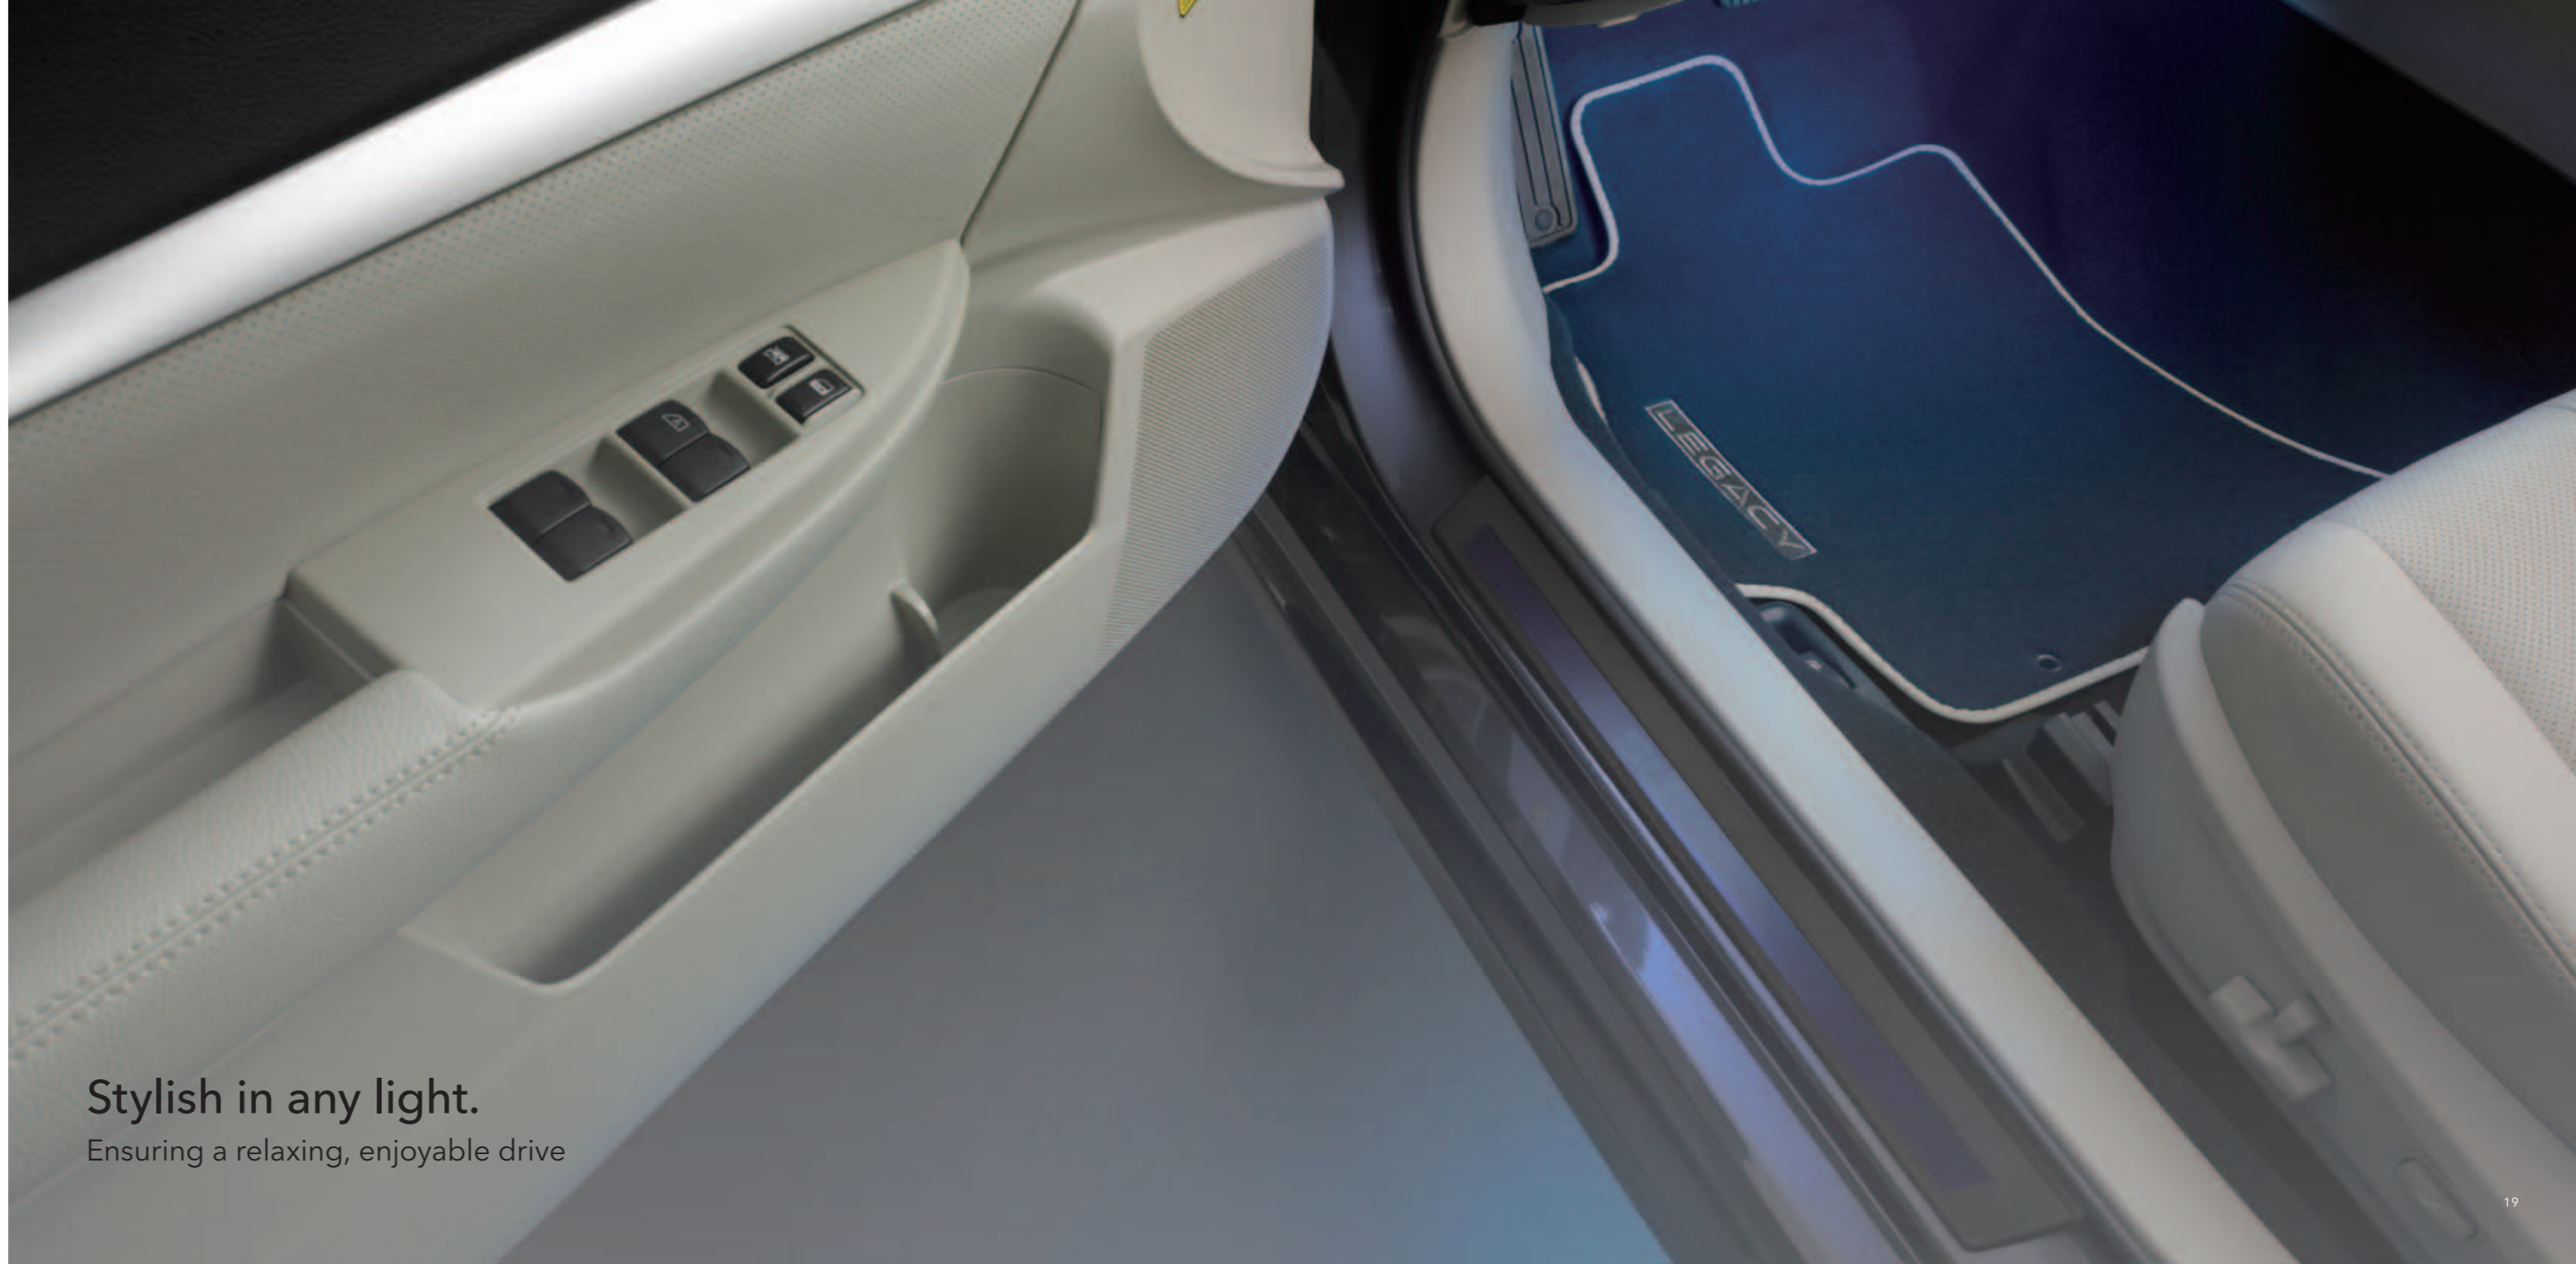

Stylish in any light.
Ensuring a relaxing, enjoyable drive

*1 Bluetooth® is a registered trademark of BluetoothSIG, Inc. USA.
*2 iPod® is a registered trademark of Apple, Inc.

SDN SEDAN / SDN Not applicable for all models / WGN WAGON / WGN Not applicable for all models / OBR OUTBACK / OBR Not applicable for all models