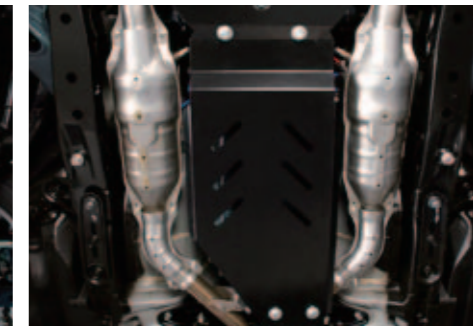

42 Transmission Under Guard
E515EAJ200(CVT)/E515EAJ210(5AT-2.5GT)
E515EAJ220(5AT-3.6R)/E515EAJ200(CVT)
Protect the underside of the transmission.

SDN
WGN
OBR