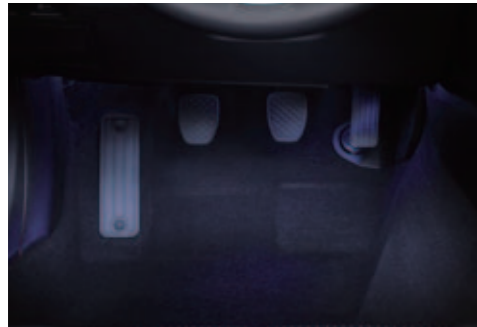

83 Interior Illumination Kit
H7010AJ000
Floor lighting under the console and front seats with small lamps and blue-light LEDs.

SDN
WGN
OBR