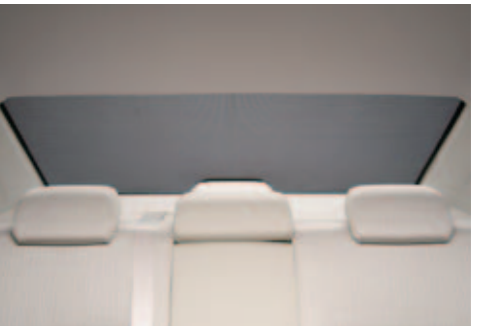

74 Sunshade (Rear Screen)
F505EAJ010
Keeps the direct sunlight out, making the interior space more comfortable.

SDN