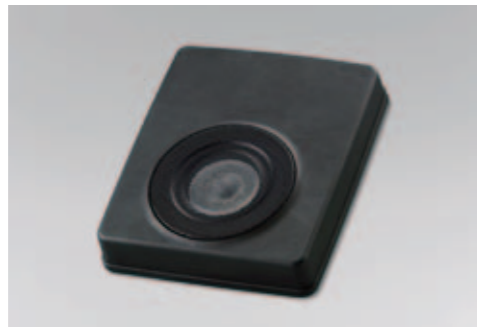

88 Subwoofer
H630SAJ000
Adds 120 watt of power and delivers a super bass sound you not only hear but also feel.

SDN
WGN
OBR