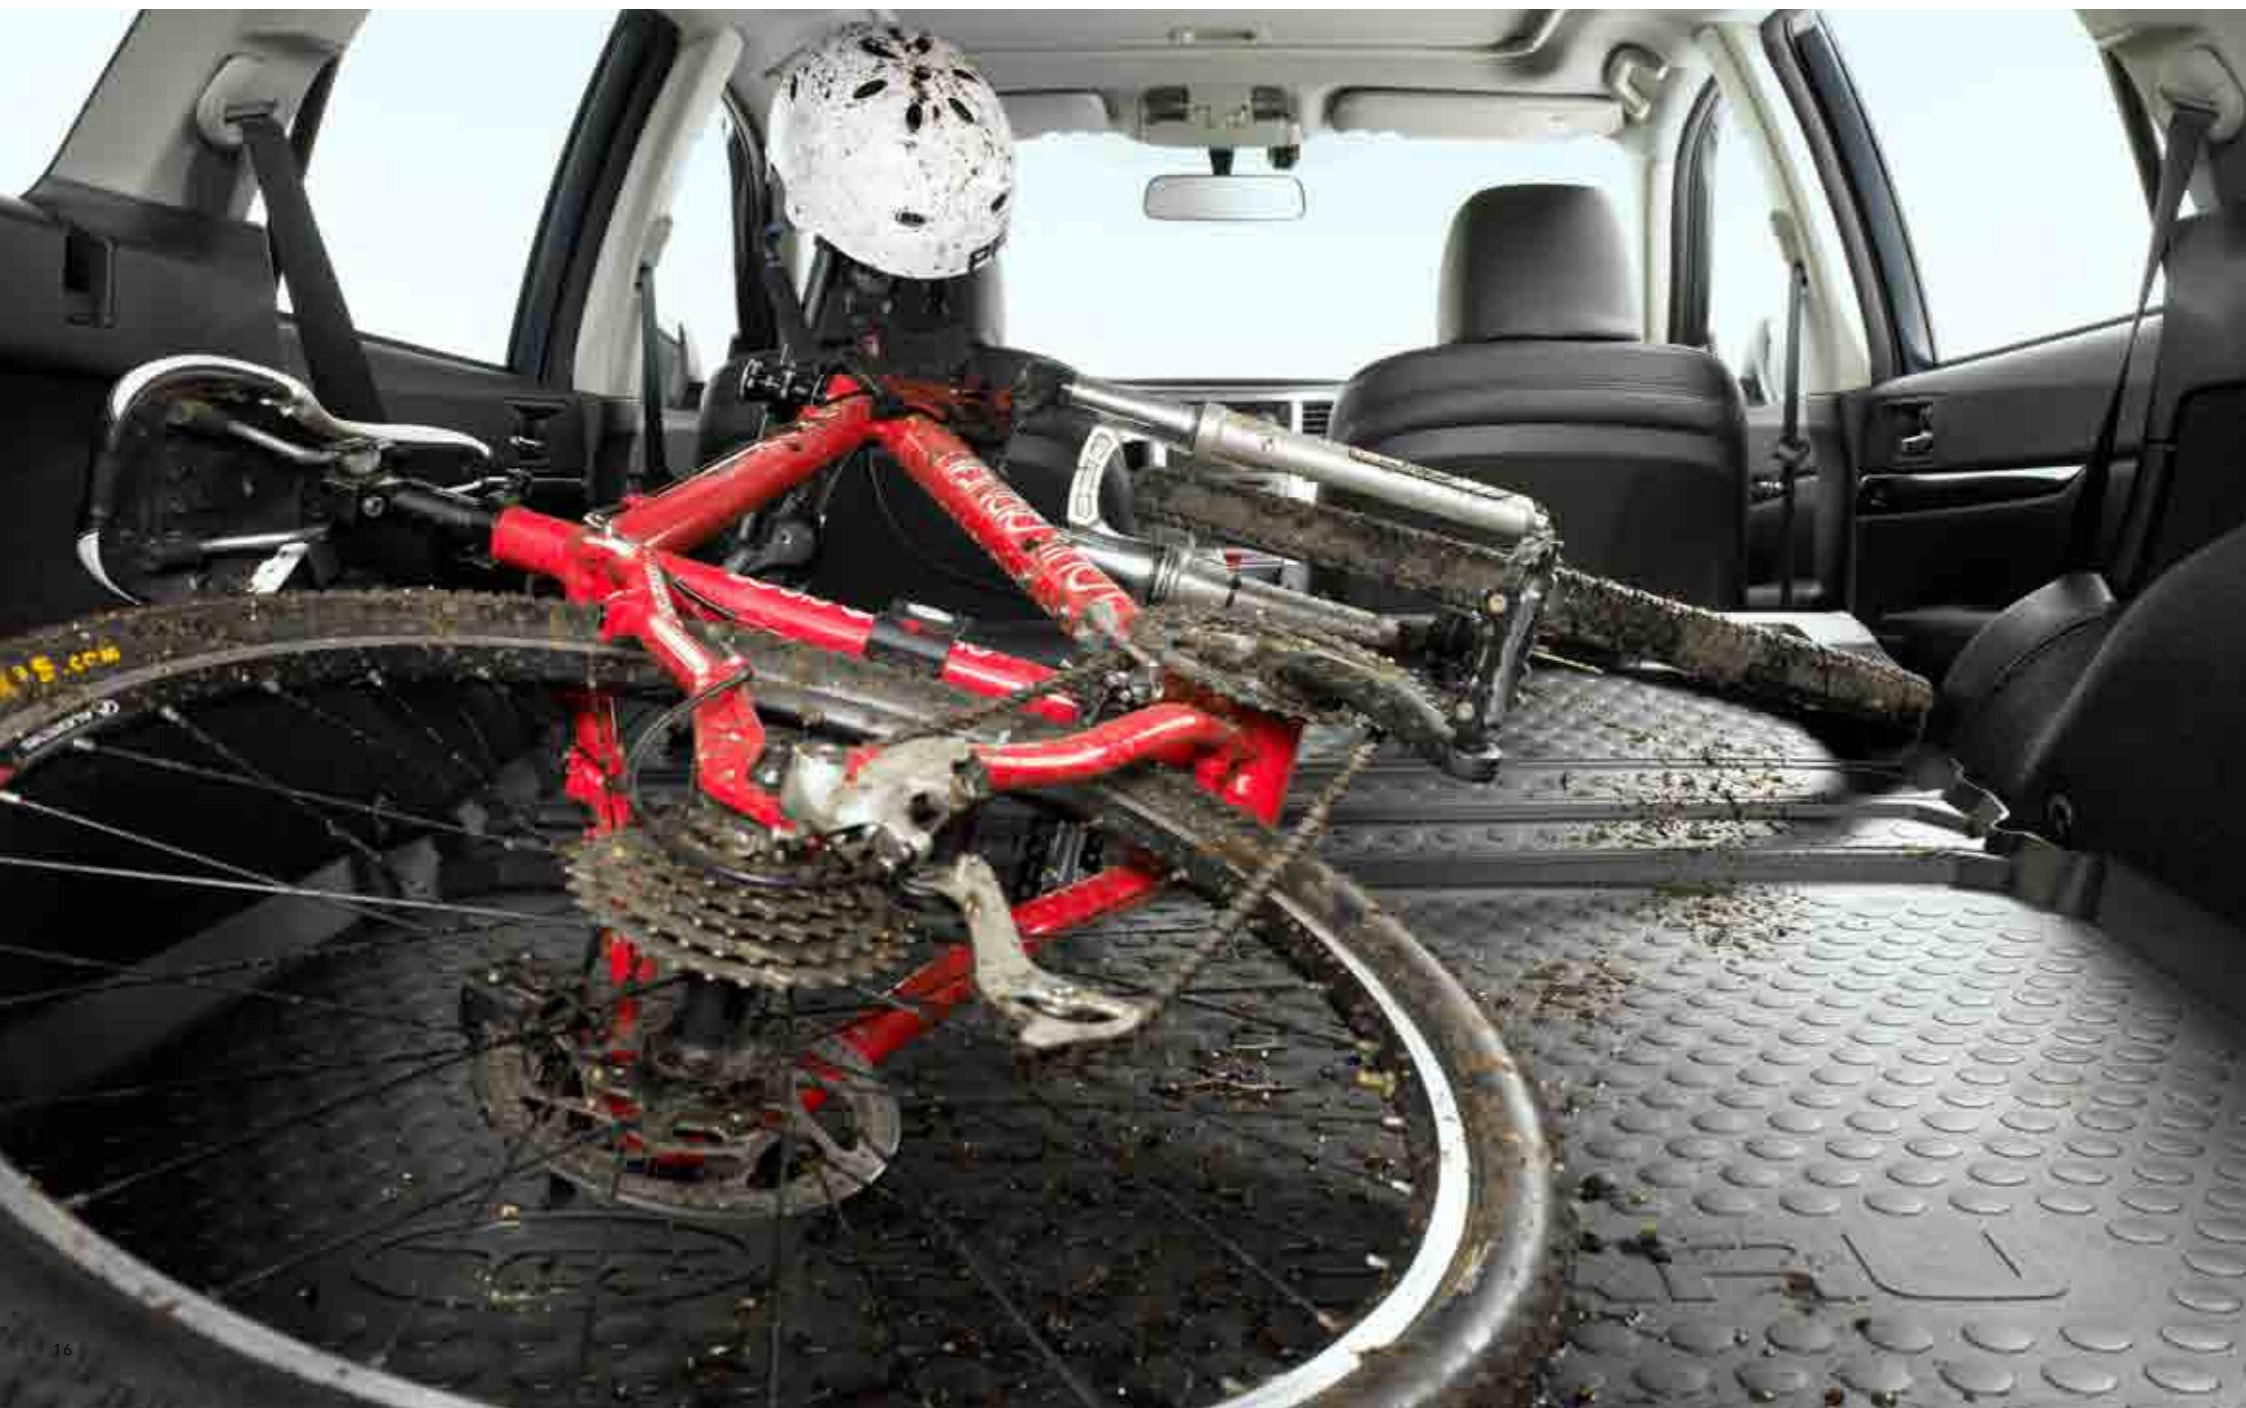

72 Rear Bumper Protection Foil
E775EAJ100
Transparent film to protect the upper surface of the bumper from scratches.

WGN
OBR