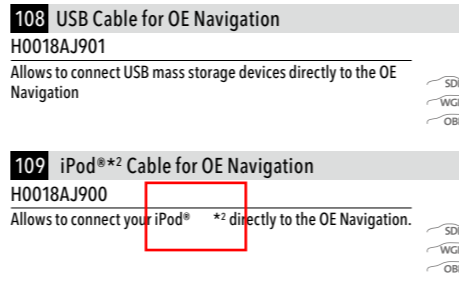

109 iPod®** Cable for OE Navigation
H0018AJ900
Allows to connect your iPod® ** directly to the OE Navigation.

SDN
WGN
OBR