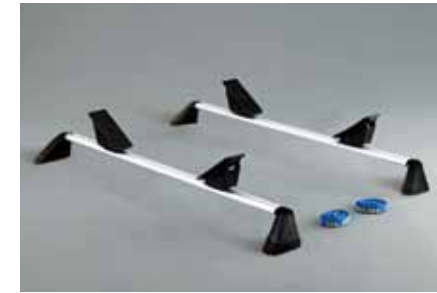

41 Kayak attachment

E361EAG600

For 1 kayak.
*Carrier base required.

42 Ski attachment (Maximum 6 sets)

E361EAG550

For 6 sets of skis or 4 snowboards.
Usable width: 640 mm.
*Carrier base required.

43 Ski attachment (Maximum 4 sets)