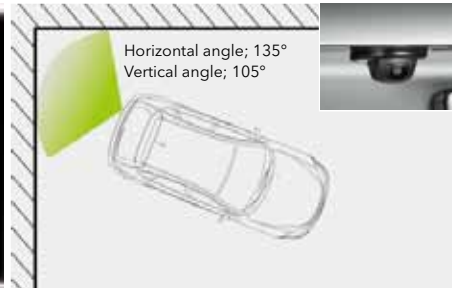

Style meets security.

90 Rear view camera

SEFTAJ6100

High-resolution 270,000-pixel CCD camera that automatically displays the area around the rear of the car on the navigation screen when the reverse gear is selected. Has a horizontal angle view of 135° and a vertical angle view of 105°. To be used with SEFTFG6104 or SEFTFG6001.