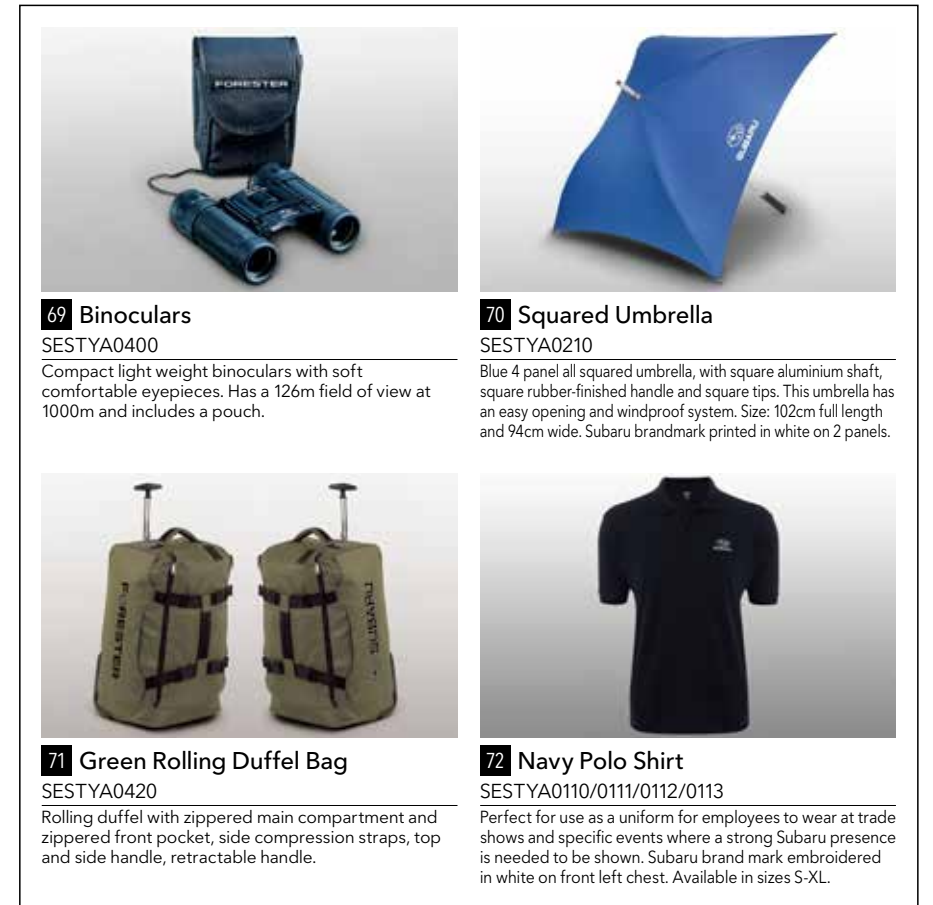

63 Navigation lock kit

SEMGYA6000

Helps to protect the navigation kit from theft.

68 Ash Tray

F6010AG000

Interchangeable ash tray fits into the centre console cup holder.

71 Green Rolling Duffel Bag

SESTYA0420

Rolling duffel with zippered main compartment and zippered front pocket, side compression straps, top and side handle, retractable handle.

72 Navy Polo Shirt

SESTYA0110/0111/0112/0113

Perfect for use as a uniform for employees to wear at trade shows and specific events where a strong Subaru presence is needed to be shown. Subaru brand mark embroidered in white on front left chest. Available in sizes S-XL.