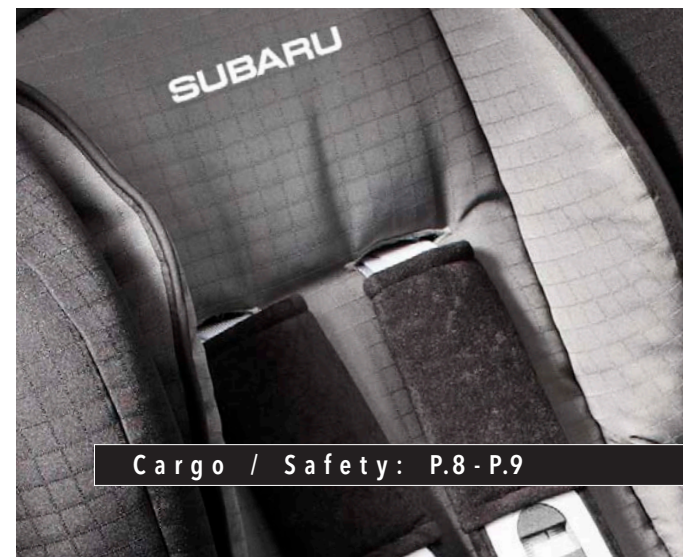

WRX STI

ACCESSORIES

SUBARU

Confidence in Motion

WRX STI

Intensify the connection with every personal detail.

The WRX STI is a motorsports legend waiting for you to take it to the limits. Every turn is directly linked to your desires and Genuine Subaru Accessories allow you to craft its performance, poise and presence to follow your inspirations. Thoroughly engineered for a precise fit, proven performance and enduring quality, they're the perfect way to distinguish your Subaru by matching it to your individuality.