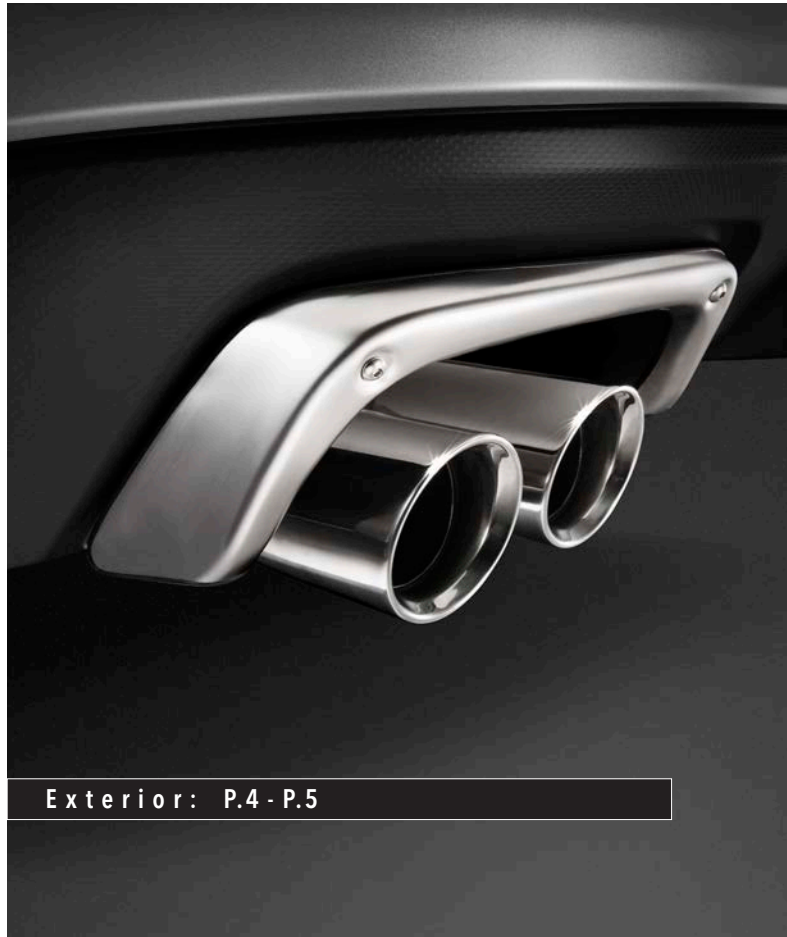

WRX STI

ACCESSORIES

SUBARU

Confidence in Motion

WRX STI

Intensify the connection with every personal detail.

The WRX STI is a motorsports legend waiting for you to take it to the limits. Every turn is directly linked to your desires and Genuine Subaru Accessories allow you to craft its performance, poise and presence to follow your inspirations. Thoroughly engineered for a precise fit, proven performance and enduring quality, they're the perfect way to distinguish your Subaru by matching it to your individuality.