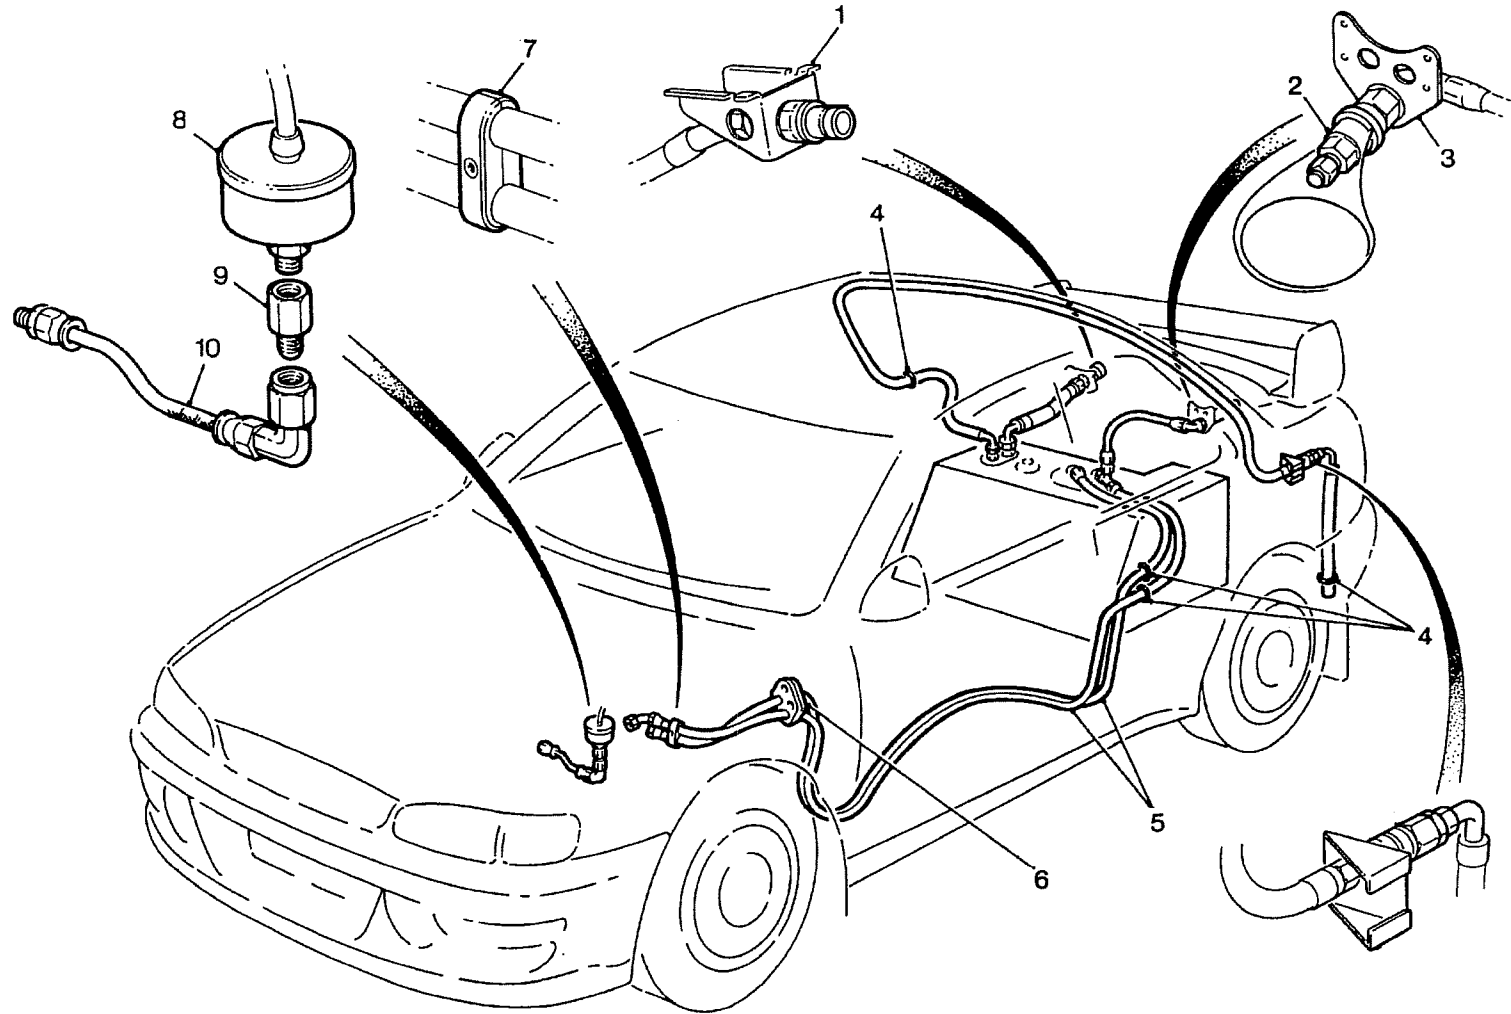

prodrive

FUEL HOSES ETC.

Copyright Prodrive 1999