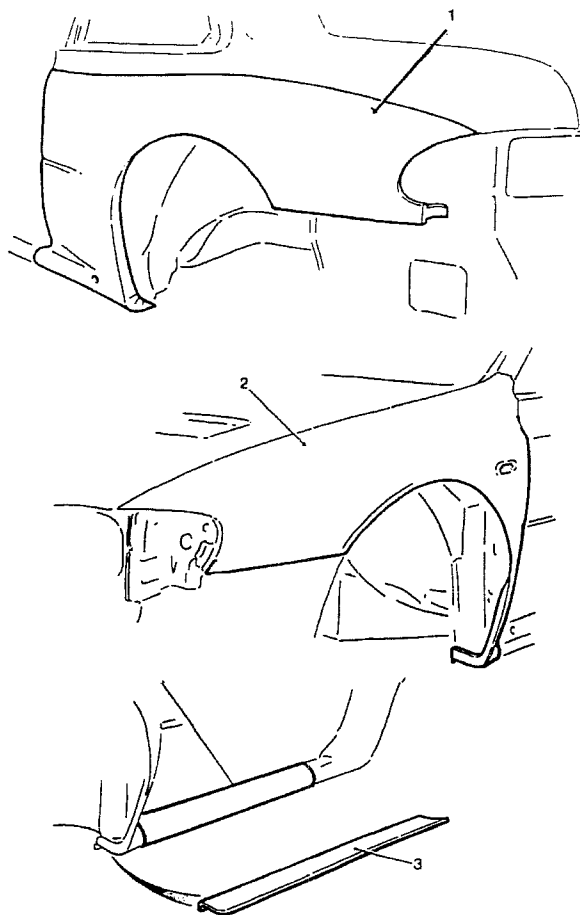

prodrive

BODY PANELS

Copyright Prodrive 1999