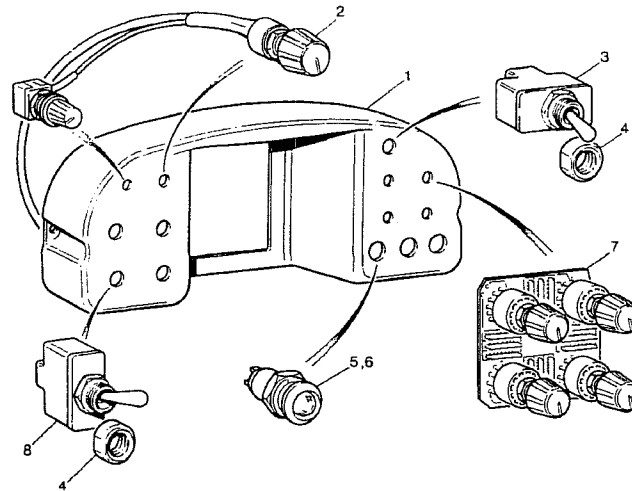

prodrive

DRIVERS DASH CONSOLE ASSY

Copyright Prodrive 1999