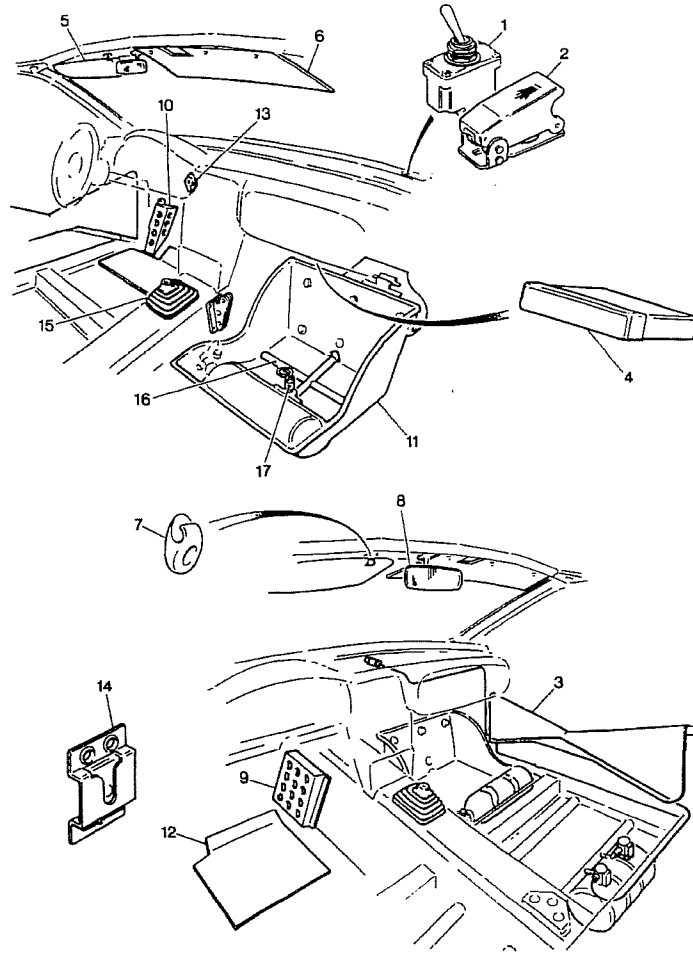

prodrive

SEATS & FITTINGS

Copyright Prodrive 1999

Parts List for Section CS-BODY-98

Part No	Description	Comments	Qty
CS-SEAT/FITTINGS-98	SEATS & FITTINGS, WRC 98MY		1
PRO-WRC-CARB	1 SEAT, CARBON-PRODRIVE-00882ZNR	Item 1	2
S3/SB1/001-S1	1 BRKT, SEAT MTG ELONGATED (PAIR)	Item 2	1
904217N	1 BELT, 6pt WITH WIDE STRAPS	Item 3	2
S3/SB3/011-2	1 WASHER, L/W	Item 4	8

Parts List for Section CS-BODY-98

Part No	Description	Comments	Qty
CS-FIT/TRIM-INT-98	FITTINGS & TRIMS, WRC 98MY		1
LLP0013	1 SWITCH, EXTINGUISHER	Item 1	1
2,223,334	1 HOOD, SAFETY	Item 2	1
S5/B5/138RH	1 PANEL, ROLL CAGE COVER RH	Item 3	1
S5/B5/138LH	1 PANEL, ROLL CAGE COVER LH	Item 3	1
S3/RB3/028/029-3	1 BOX ASSY, MAP (INC LID)	Item 4	1
1637208	1 VISOR, SUN DRIVER	Item 5	1
S5/R1/017	1 VISOR, CARBON CO-DRIVER	Item 6	1
SD92020FA000MK	1 HOOK, SUN VISOR	Item 7	1
1644638	1 MIRROR, INTERIOR REAR VIEW	Item 8	1
SI/BB1/0061	1 FOOTREST, DRIVER RH	Item 9	1
S3/BB1/127	1 FOOTREST, DRIVER LHD	Item 10	1
S5/B3/197-1	1 FOOTREST, CO-DRIVER (STANDARD)	Item 11	1
S3/BB1/160	1 FALSE FLOOR, DRIVER (LHD ONLY)	Item 12	1
SD42046FA000	1 GROMMET,	Item 13	1
S5/R5/023	1 MICROPHONE HANGER, METAL	Item 14	1
SD92072AA000LM	1 GAITOR, GEAR LEVER GREY	Item 15	1
SI/EQUIP/0019	1 BRACE, WHEEL	Item 16	1
K807	1 PIN, PIP WHEEL BRACE RETAINING	Item 17	1
S5/R5/011-1	1 PADDING, KIT ROLL CAGE 98	Item 18	1
S5/R1/015-3	1 CAGE, HELMET HOLDER	Item 19	1
S5/R2/016	1 FOAM INSERT, (GREY) HELMET HOLDER	Item 20	1
5011946	1 NET, LUGGAGE	Item 21	1
S3/BB3/246	1 STRAP, FISA TRACKING BOX	Item 22	2
CS-#55B927	1 TRIM ASSY, REAR INT 1/4 PNL RH	Item 23	1
CS-#55B928	1 TRIM ASSY, REAR INT 1/4 PNL LH	Item 23	1
S5/B3/072	1 X8 PANEL, ECU MTG CARBON	Item 24	1
S5/B3/075	1 BRKT, ECU LOOM	Item 25	1
S5/B3/106	1 BRKT, CLAMP (GENERAL)	Item 26	10
SD81510AA000	1 GROMMET, A POST 50mm	Item 27	2
78GG14603CA	1 GROMMET, FORD TYPE	Item 28	6