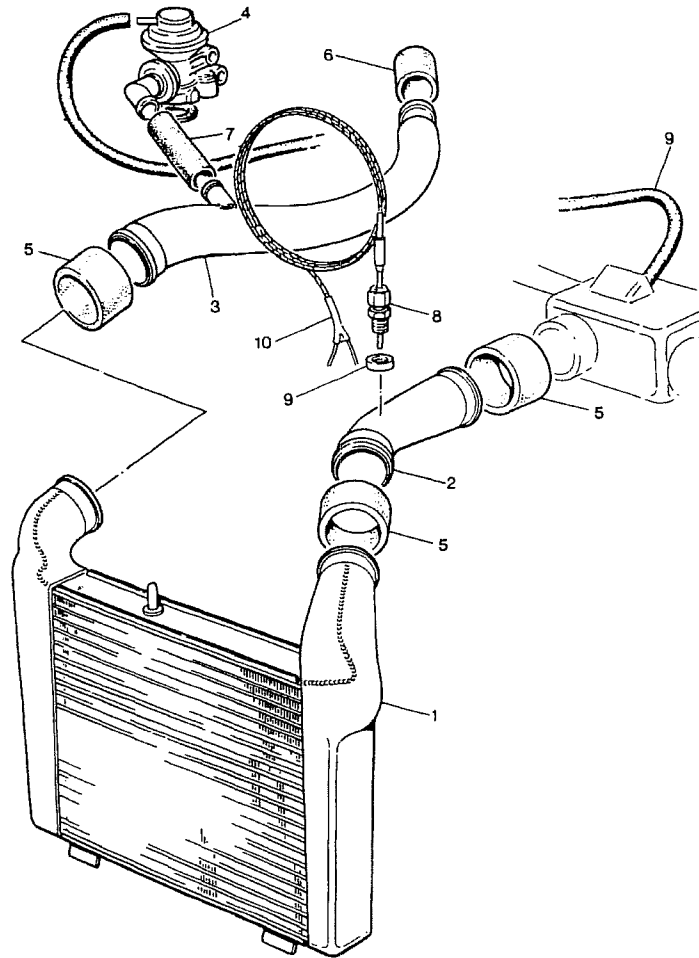

prodrive

INTERCOOLER & PIPES

Copyright Prodrive 1999