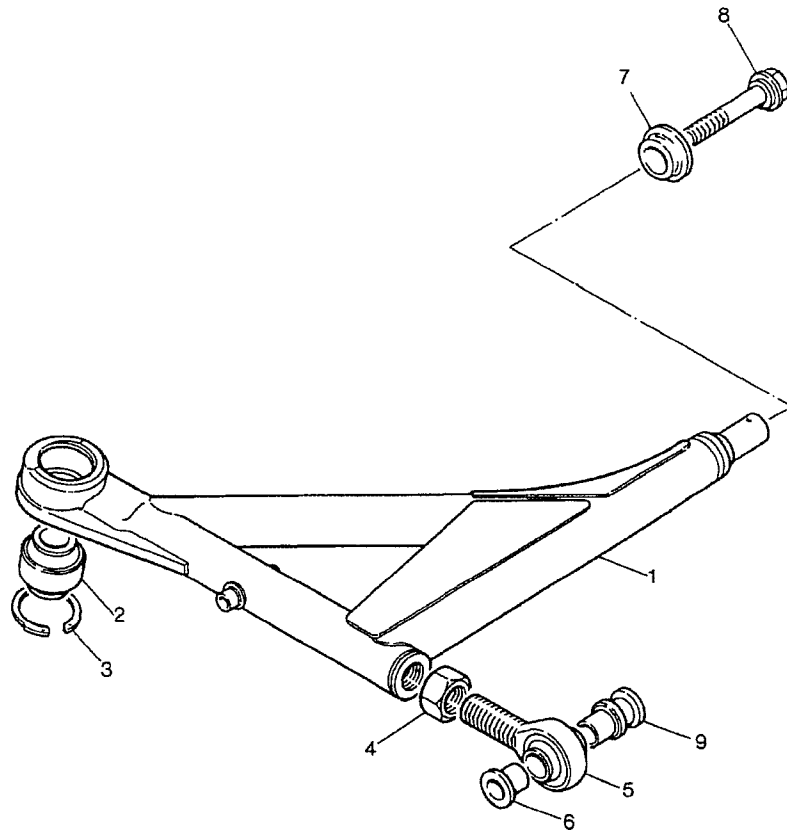

prodrive

TRACK CONTROL ASSEMBLY

Copyright Prodrive 1999