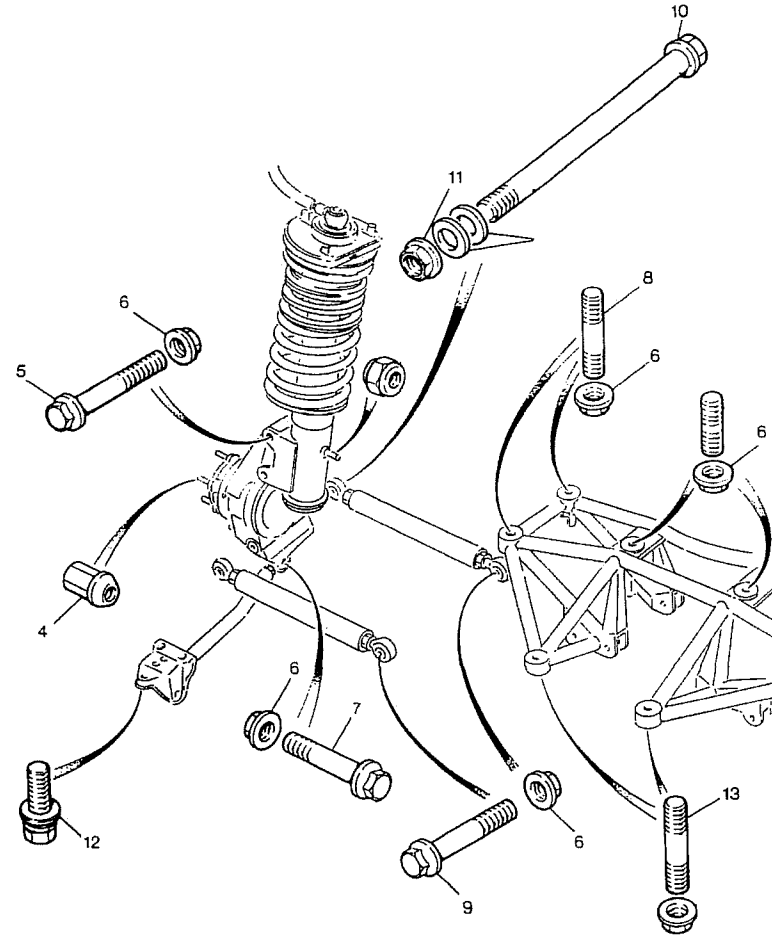

REAR SUSPENSION MISCELLANEOUS

MISCELLANEOUS