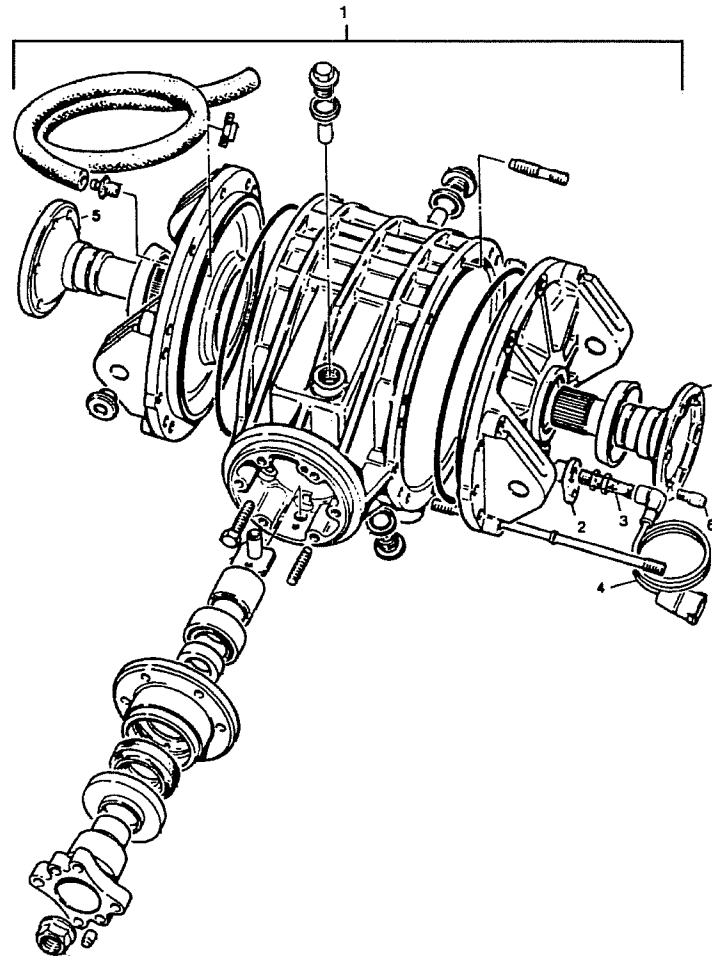

prodrive

REAR DIFFERENTIAL

Copyright Prodrive 1999