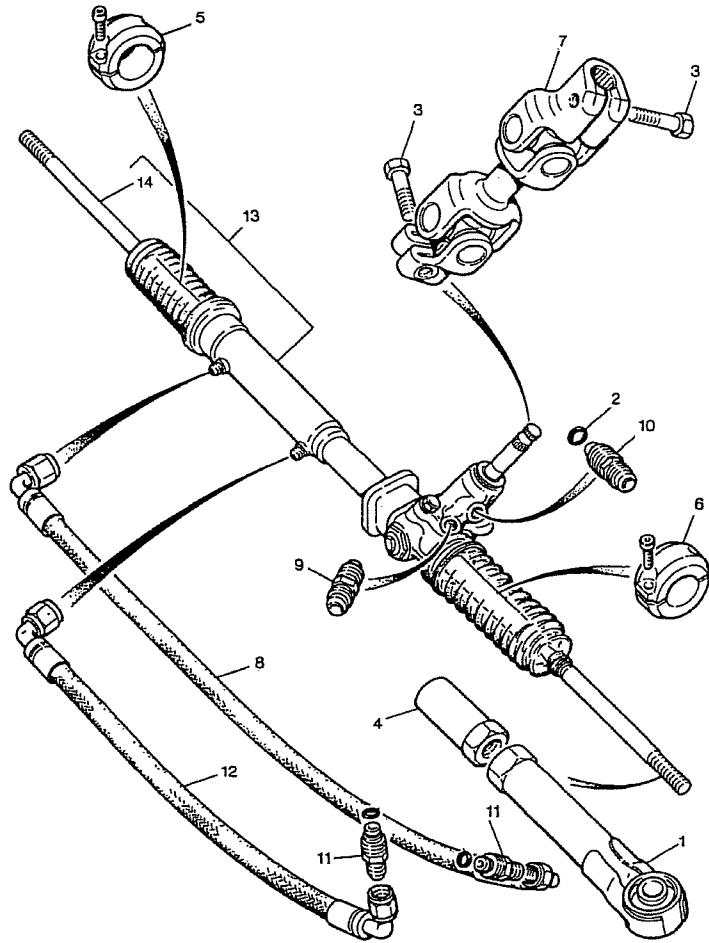

prodrive

STEERING RACK & MOUNTINGS

Copyright Prodrive 1999