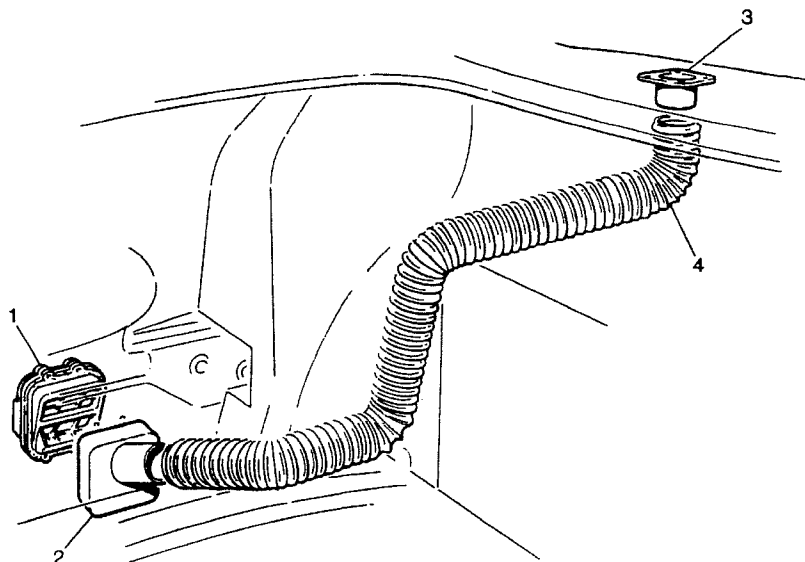

prodrive

VENTILATION

Copyright Prodrive 1999