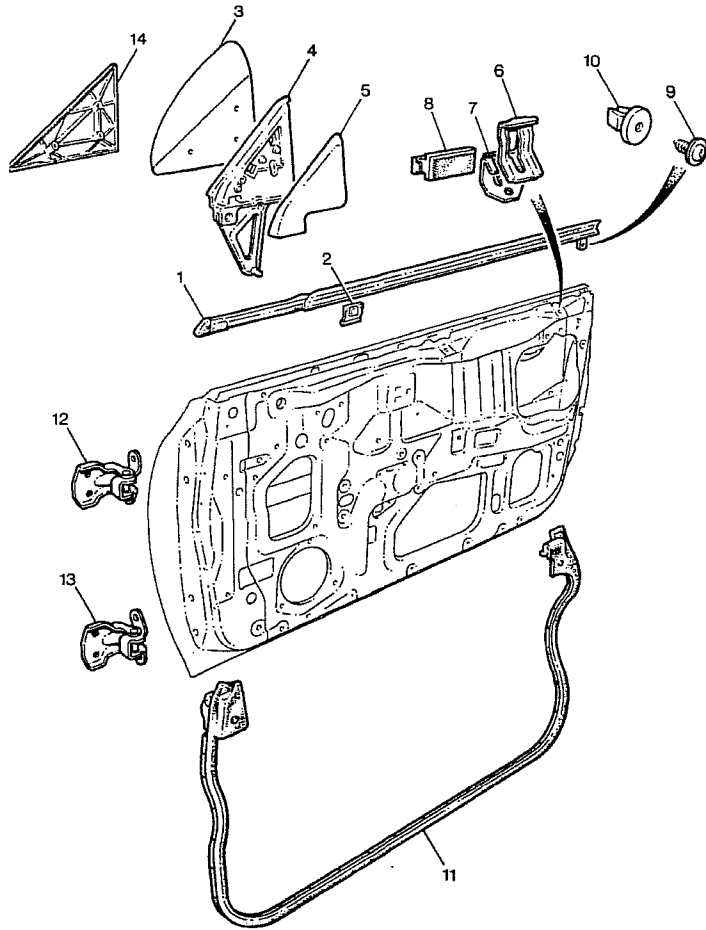

prodrive

DOOR ASSY - EXTERIOR & INTERIOR PARTS

Copyright Prodrive 1999