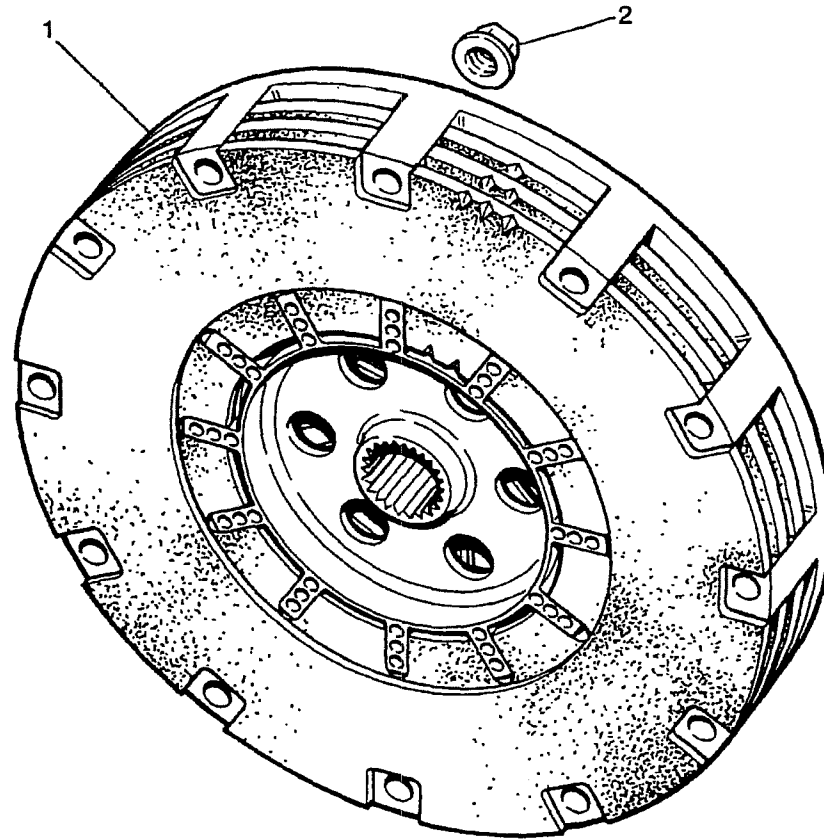

prodrive

CLUTCH

Copyright Prodrive 1999

Parts List for Section CS-GEARBOX-98

Part No	Description	Comments	Qty
CS-CLUTCH-98	CLUTCH SECTION		1
CP7212-CH01-FN	1 CLUTCH, TWIN PLATE CARBON (NO HUB)	Item 1	1
S3/LL5/2003	1 K-NUT, 5/16 - H14-5 - (CLUTCH)	Item 2	12
HOSE-C1	1 X8 HOSE, CLUTCH BLEED	Not Illustrated	1
HOSE-C2	1 X8 HOSE, CLUTCH FEED	Not Illustrated	1