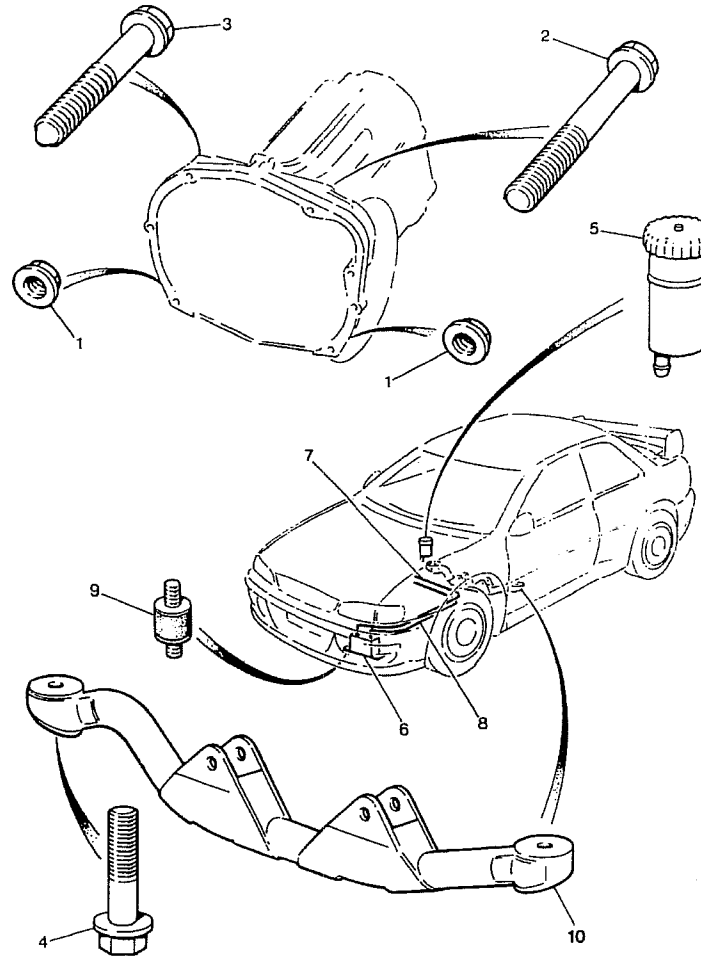

prodrive

GEARBOX FITTINGS

Copyright Prodrive 1999