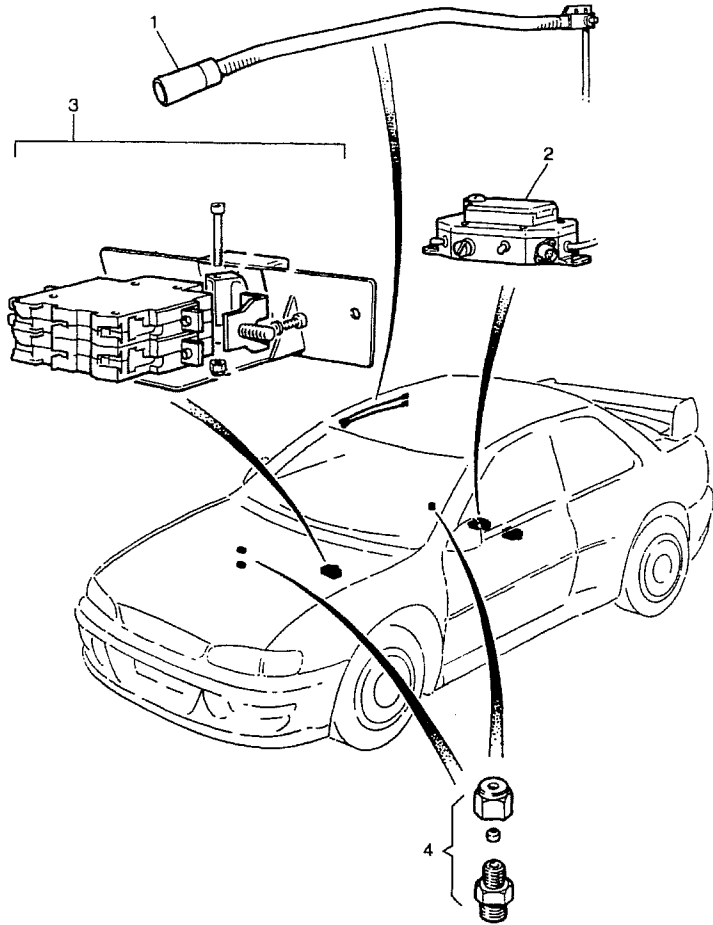

prodrive

ELECTRICAL - VARIOUS

Copyright Prodrive 1999