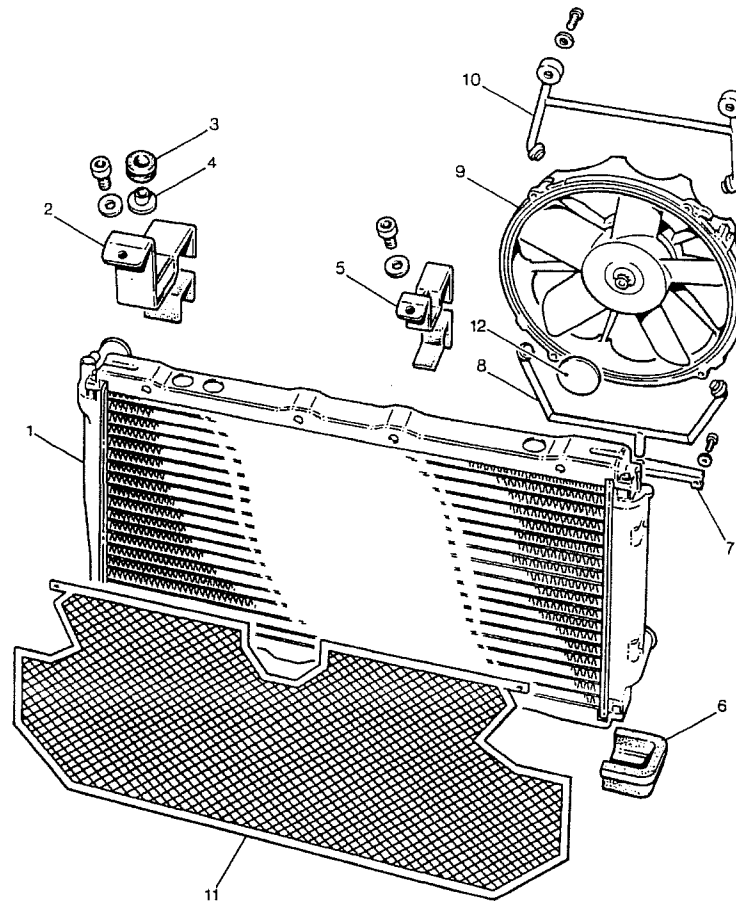

prodrive

RADIATOR ASSY

Copyright Prodrive 1999