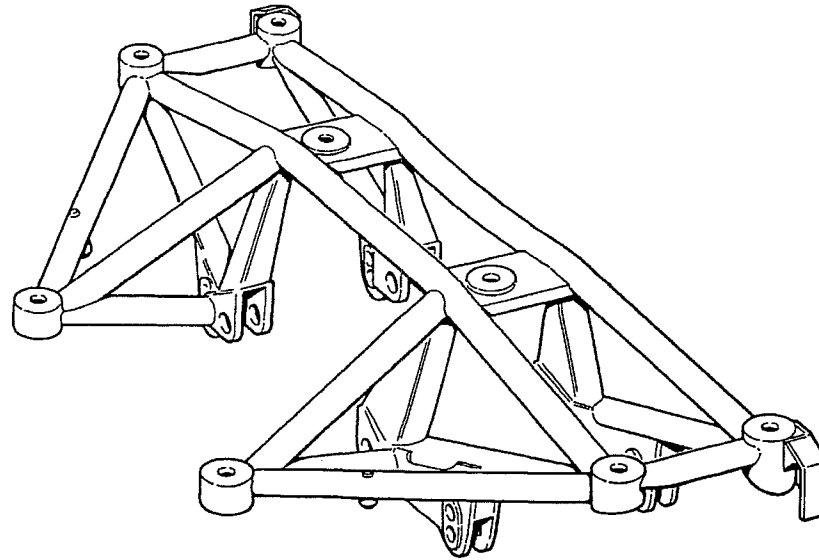

prodrive

REAR CROSSMEMBER

Copyright Prodrive 1999