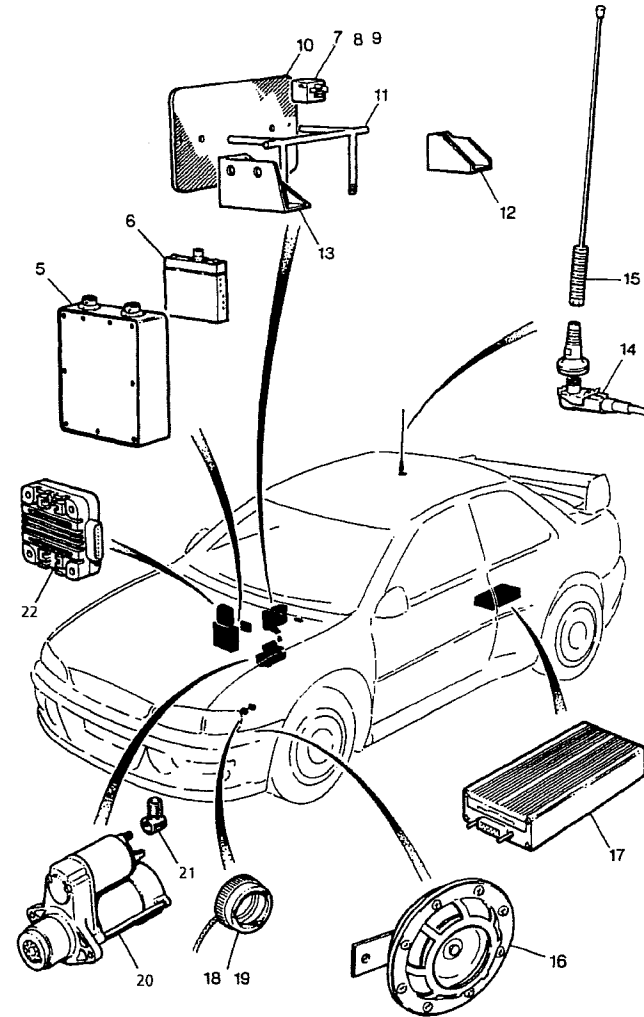

ELECTRICAL - VARIOUS

Copyright Prodrive 1999