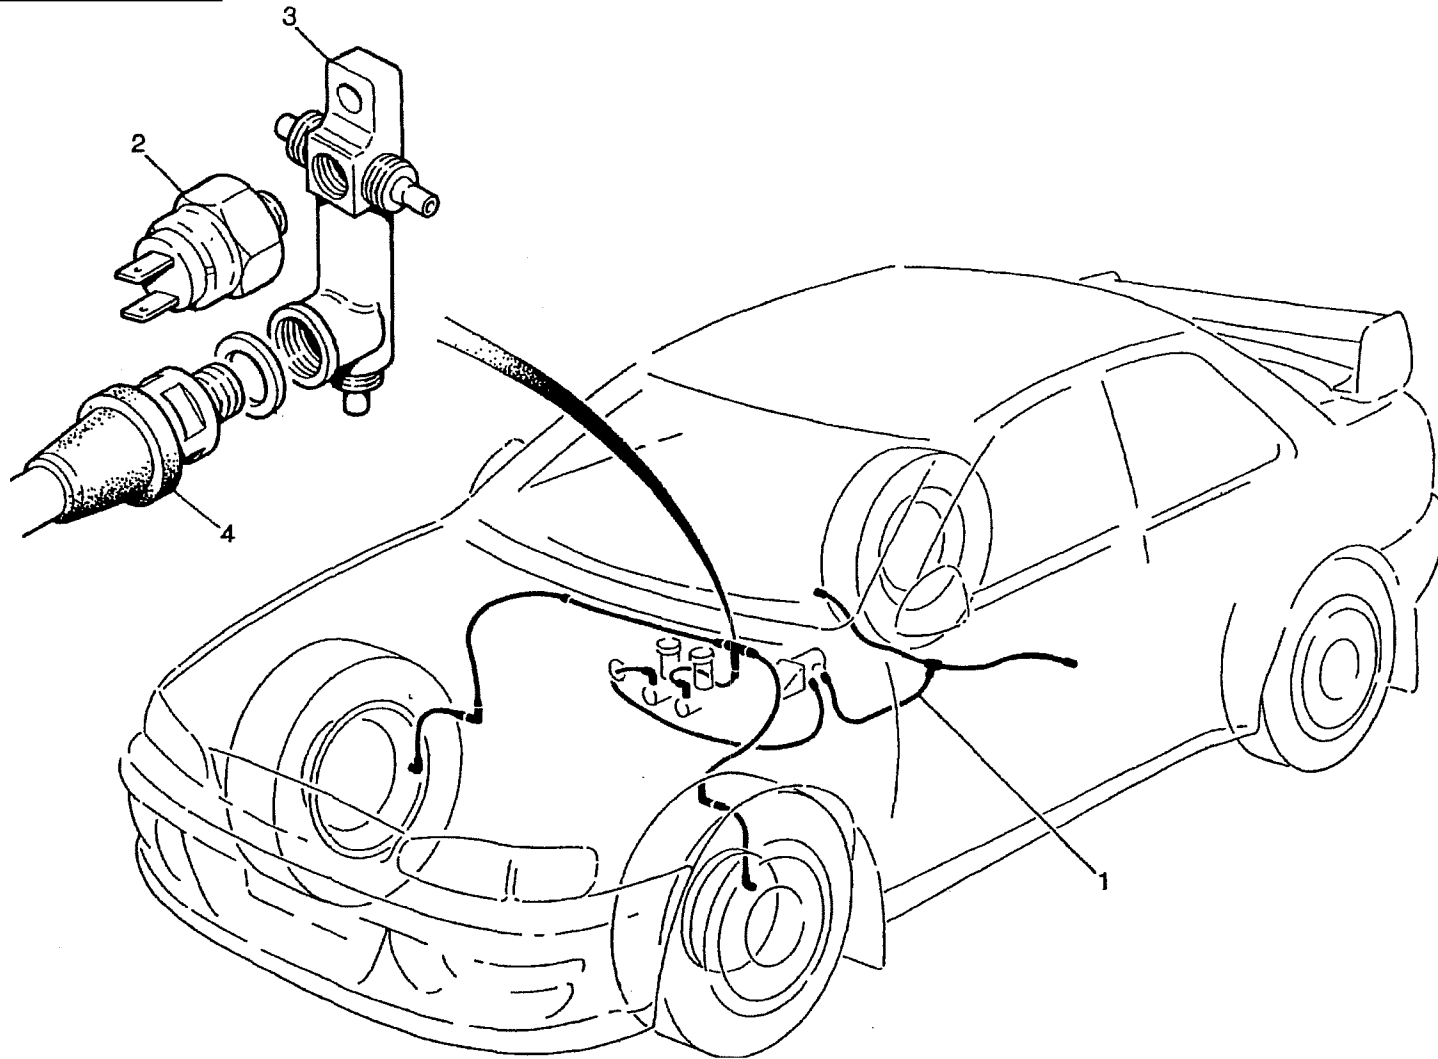

prodrive

BRAKE PIPE HOSE KIT

Copyright Prodrive 1999

Parts List for Section CS-BRAKES-98

Part No	Description	Comments	Qty
CS-BRAKE-PIPE-KIT-98	BRAKE PIPE HOSE KIT, WRC 98MY		1
S5/H5/004	1 X8 HOSE KIT, BRAKES	Item 1	1
113,945,515H	1 SWITCH, PRESSURE BRAKE LIGHT	Item 2	1
S5/H3/011	1 UNION, 3 WAY & PRESSURE SENSOR	Item 3	1
S,830025	1 SENSOR, PRESSURE MK2	Item 4	1