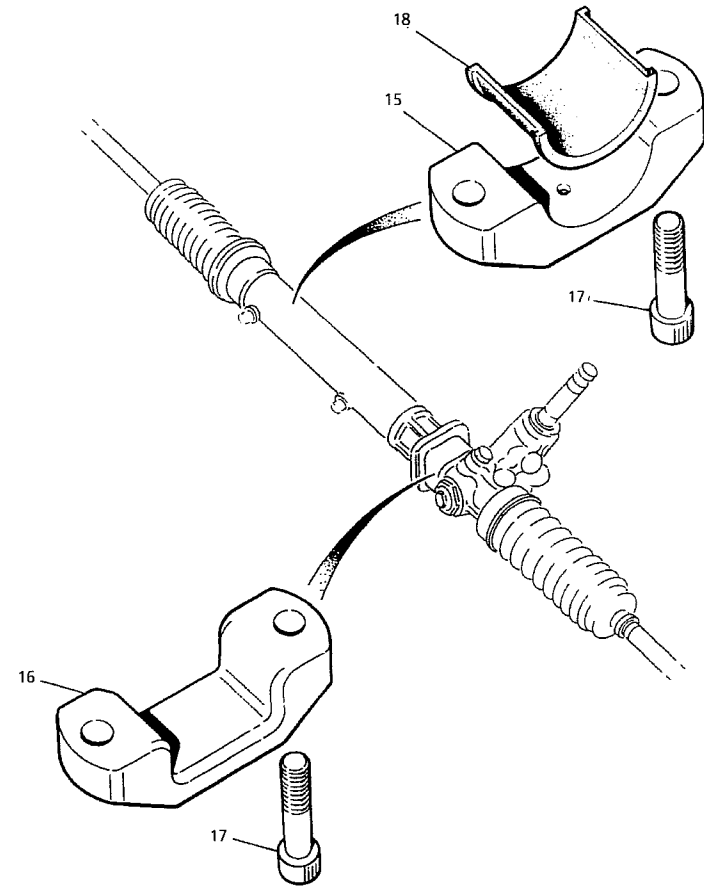

prodrive

STEERING RACK & MOUNTINGS

Copyright Prodrive 1999

Parts List for Section CS-STEERING-98

Part No	Description	Comments	Qty
CS-STEER-RACK/MTGS	STEERING RACK & MTGS, WRC 98MY		1
CS-#S5G901	1 X8 RACK ASSY, STEERING	Complete Assembly	1
CS-#S5G902	1 RACK ASSY, STEERING, N/TRACK	Complete Assembly	1
#S5G3906-2	1 TRACK ROD END ASSY, (H-DUTY)	Item 1 - Wide Track	2
#S3G908	1 TRACK ROD END ASSY, 96	Item 1 - Narrow Track	2
202-509-9775	1 O RING RACK TO FILTER	Item 2	1
SD901550060	1 XX BOLT, UJ	Item 3	2
S5/G3/012-1	1 LOCK NUT, T.R.E. (H-DUTY)	Item 4 - Wide Track	2
SI/GG3/0101	1 LOCKNUT, SLEEVE TRACK ROD	Item 4 - Narrow Track	2
S5/G3/006	1 STOP, RACK 28mm RH	Item 5	1
S5/G3/007	1 STOP, RACK 28mm LH	Item 6	1
SD34160AA010	1 UJ ASSY, LHD	Item 7	1
S3/GG3/078	1 HOSE, RACK LONG	Item 8	1
S3/GG3/073	1 ADAPTOR, FEED	Item 9	1
S3/GG3/074	1 ADAPTOR, RETURN	Item 10	1
S3/GG3/075	1 ADAPTOR, HEAD TO RACK	Item 11	2
S3/GG3/077	1 HOSE, RACK SHORT	Item 12	1
CS-S5/G1/018-1	1 RACK MOD, POWER STEERING	Item 13	1
SD34160AE000K8	1 TRACK ROD, 16MM 2000 SPEC (-10MM)	Item 14 - Wide Track	2
SDA3100055020	1 TRACK ROD, SPECIAL	Item 14 - Narrow track	2
S5/G3/016-2	1 CLAMP, RACK MTG RH	Item 15	1
S5/G3/015-1	1 CLAMP, RACK MTG LH	Item 16	1
S5/D3/085	1 BOLT, RACK MTG	Item 17	4
CS-S5/G3/014-1	1 BUSH, RACK MTG	Item 18	2