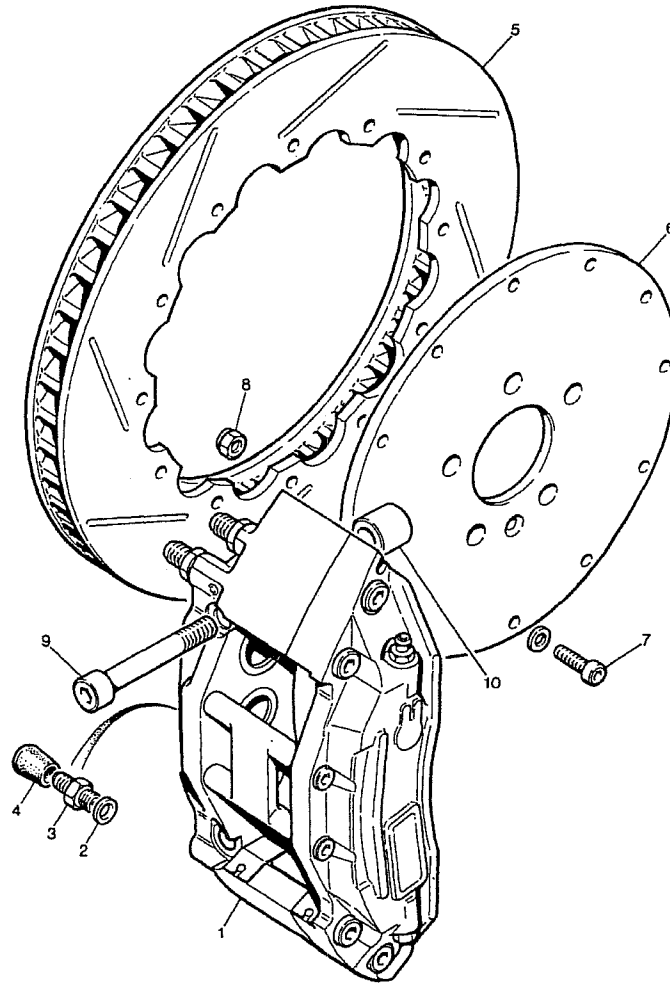

prodrive

FRONT BRAKE DISC & CALIPER

Copyright Prodrive 1999