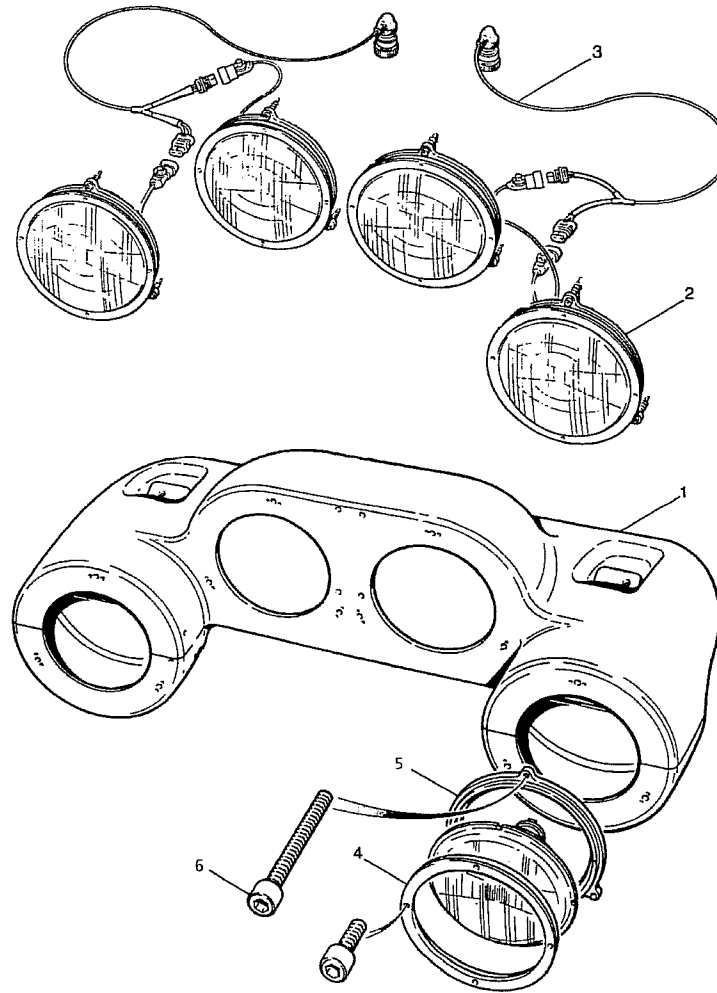

prodrive

BONNET LAMP POD ASSY

Copyright Prodrive 1999