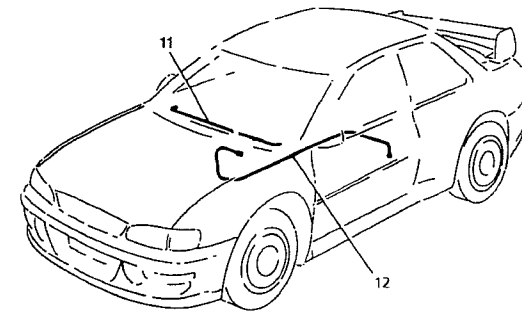

prodrive

VENTILATION

Copyright Prodrive 1999

prodrive

HARNESSES

Copyright Prodrive 1999

Parts List for Section CS-ELECTRICAL-98

Part No	Description	Comments	Qty
CS-ELECTRIC-HARNESS	ELECTRICAL HARNESSES		1
#S5Q964-6	1 LOOM, MAIN CHASSIS (98 SPEC)	Item 1	1
#S5Q966-6	1 LOOM, LH FR CHASSIS (98 SPEC)	Item 2	1
#S5Q965-4	1 LOOM, RH FR CHASSIS (98 SPEC)	Item 3	1
#S5Q981-1	1 LOOM, FOOTPLATE 98	Item 4	1
#S5Q967-2	1 LOOM, ECU TRANS (98 SPEC)	Item 5	1
#S5Q972-5	1 LOOM, DASHBOARD FACIA (1998)	Item 6	1
#S5Q934-2	1 LOOM, THERMOCOUPLE 97 WRC	Item 7	1
#S5Q947-4	1 LOOM, CATALYTIC THEMOCOUPLE	Item 8	1
#S3Q967	1 LOOM, ENG THERMOCOUPLE	Item 9	1
CS-#S6Q1001-1	1 LEAD, TURBO SPEED SIGNAL	Item 10	1
S5/Q5/001	1 LINK WIRE, C-VIEW TO CORALBA	Item 11	1
#S5Q999-1	1 CABLE, BATTERY/MASTER SW	Item 12	1
#S5Q922-2	1 CABLE, STARTER TO ALTERNATOR	Item 13	1
#S5Q1001-2	1 CABLE, ANDERSON PLUG/MASTER SW	Item 14	1
#S5Q1000-2	1 CABLE, MASTER SW/STARTER	Item 15	1
#S5Q925	1 CABLE, BATTERY NEG/CHASSIS END	Item 16	1
S3/QQ3/029	1 CABLE, EARTH ENGINE/BODY	Item 17	1
#S5Q903	1 X8 LOOM, GEARBOX	Not Illustrated	1