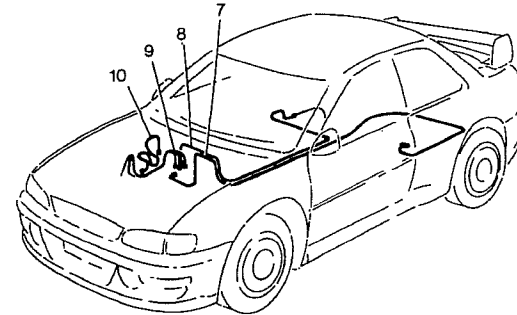

prodrive

VENTILATION

Copyright Prodrive 1999

prodrive

HARNESSES

Copyright Prodrive 1999

Parts List for Section CS-ELECTRICAL-98

Part No	Description	Comments	Qty
CS-ELECTRIC-HARNESS	ELECTRICAL HARNESSES		1
#S5Q964-6	1 LOOM, MAIN CHASSIS (98 SPEC)	Item 1	1
#S5Q966-6	1 LOOM, LH FR CHASSIS (98 SPEC)	Item 2	1
#S5Q965-4	1 LOOM, RH FR CHASSIS (98 SPEC)	Item 3	1
#S5Q981-1	1 LOOM, FOOTPLATE 98	Item 4	1
#S5Q967-2	1 LOOM, ECU TRANS (98 SPEC)	Item 5	1
#S5Q972-5	1 LOOM, DASHBOARD FACIA (1998)	Item 6	1
#S5Q934-2	1 LOOM, THERMOCOUPLE 97 WRC	Item 7	1
#S5Q947-4	1 LOOM, CATALYTIC THEMOCOUPLE	Item 8	1
#S3Q967	1 LOOM, ENG THERMOCOUPLE	Item 9	1
CS-#S6Q1001-1	1 LEAD, TURBO SPEED SIGNAL	Item 10	1
S5/Q5/001	1 LINK WIRE, C-VIEW TO CORALBA	Item 11	1
#S5Q999-1	1 CABLE, BATTERY/MASTER SW	Item 12	1
#S5Q922-2	1 CABLE, STARTER TO ALTERNATOR	Item 13	1
#S5Q1001-2	1 CABLE, ANDERSON PLUG/MASTER SW	Item 14	1
#S5Q1000-2	1 CABLE, MASTER SW/STARTER	Item 15	1
#S5Q925	1 CABLE, BATTERY NEG/CHASSIS END	Item 16	1
S3/QQ3/029	1 CABLE, EARTH ENGINE/BODY	Item 17	1
#S5Q903	1 X8 LOOM, GEARBOX	Not Illustrated	1