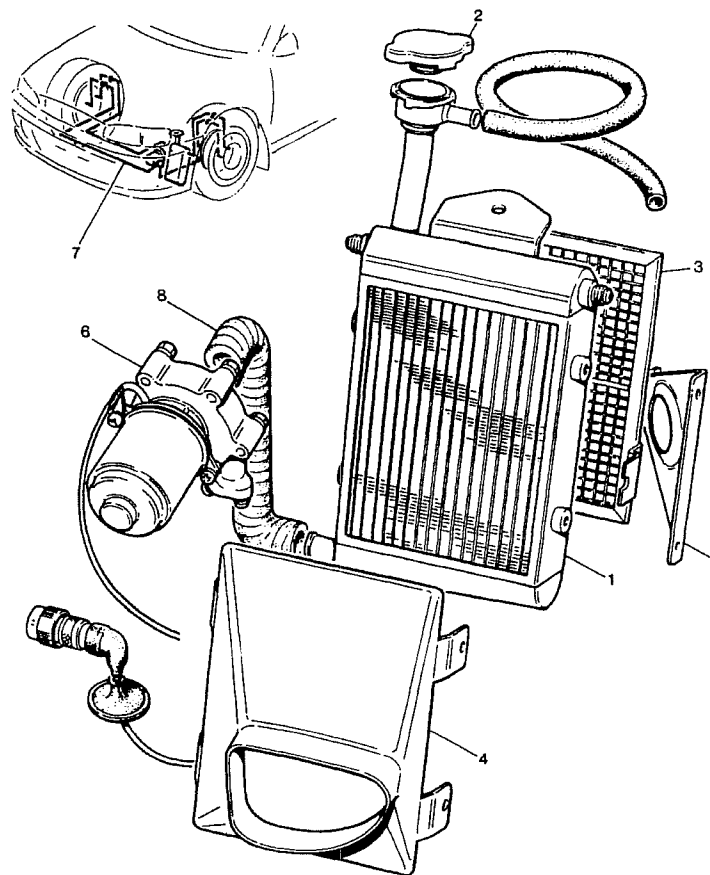

prodrive

WATER COOLED BRAKES

Copyright Prodrive 1999