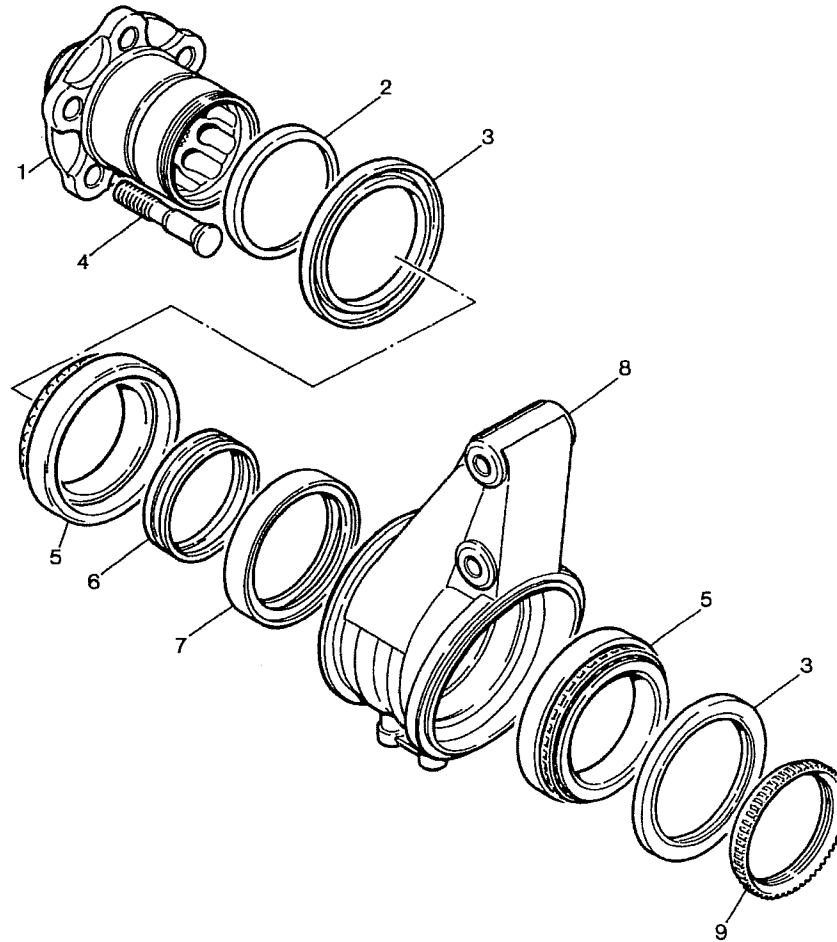

prodriue

FRONT UPRIGHT ASSY

Copyright Prodrive 1999

Parts List for Section CS-FRONT-SUSPEN-98

Part No	Description	Comments	Qty
CS-FRONT-UPRIGHTS-98	FRONT UPRIGHT ASSY, WRC 98MY		1
CS-#S5D907	1 UPRIGHT ASSY, RH	Complete Assembly	1
CS-#S5D908	1 UPRIGHT ASSY, LH	Complete Assembly	1
S3/DE1/099	1 BRG CARRIER, UPRIGHT RH (TIT)	Item 1	1
S3/DE1/101	1 BRG CARRIER, UPRIGHT LH (TIT)	Item 1	1
S3/DE3/082	1 TRACK, UPRIGHT SEAL	Item 2	1
S3/DE3/097	1 SEAL, UPRIGHT	Item 3	2
S3/DE2/103-5	1 STUD, WHEEL TITANIUM	Item 4	5
L814749/814710	1 BRG, TAPER ROLLER (UPRIGHT)	Item 5	2
S3/DD3/068	1 SPACER, BRG (UPRIGHT)	Item 6	1
S3/DD3/069-2	1 SHIELD, BRG (UPRIGHT)	Item 7	1
S3/DD0/098-8RH	1 UPRIGHT, FR RH L/W	Item 8	1
S3/DD0/098-8LH	1 UPRIGHT, FR LH L/W	Item 8	1
S3/DE3/100	1 LOCKRING RH (TITANIUM)	Item 9	1
S3/DE3/102	1 LOCKRING LH (TITANIUM)	Item 9	1