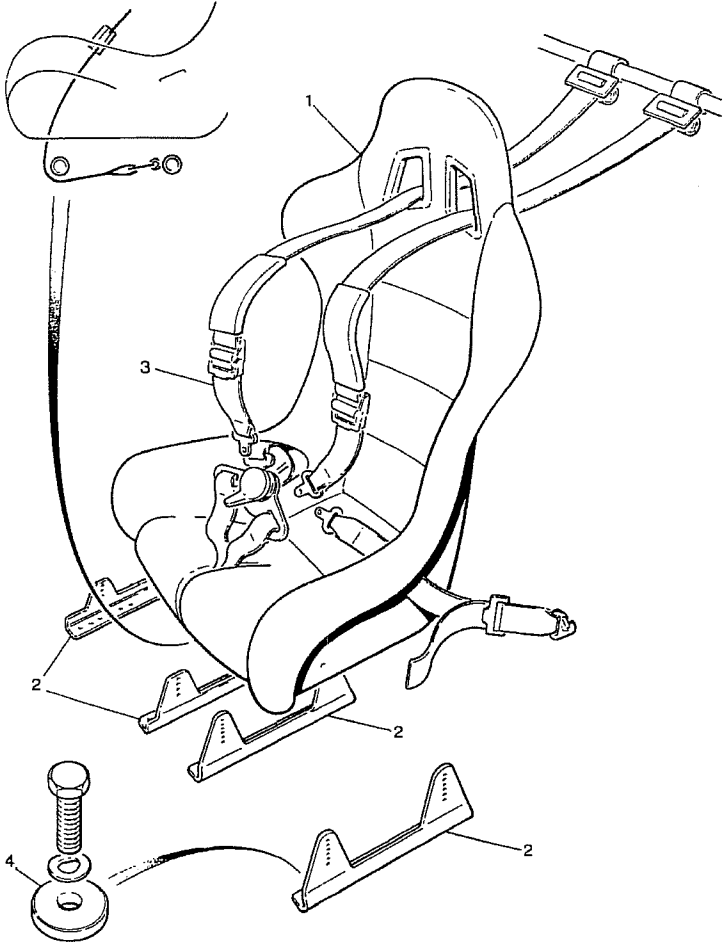

prodrive

SEATS & FITTINGS

Copyright Prodrive 1999

Parts List for Section CS-BODY-98

Part No	Description	Comments	Qty
CS-SEAT/FITTINGS-98	SEATS & FITTINGS, WRC 98MY		1
PRO-WRC-CARB	1 SEAT, CARBON-PRODRIVE-00882ZNR	Item 1	2
S3/SB1/001-S1	1 BRKT, SEAT MTG ELONGATED (PAIR)	Item 2	1
904217N	1 BELT, 6pt WITH WIDE STRAPS	Item 3	2
S3/SB3/011-2	1 WASHER, L/W	Item 4	8