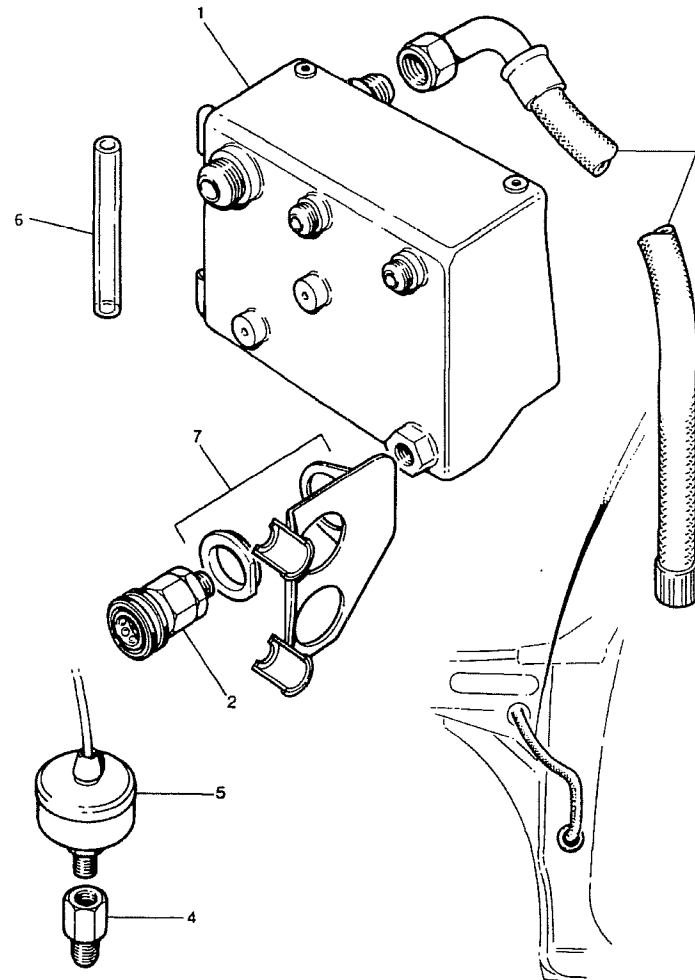

prodrive

OIL TANK ASSY

Copyright Prodrive 1999