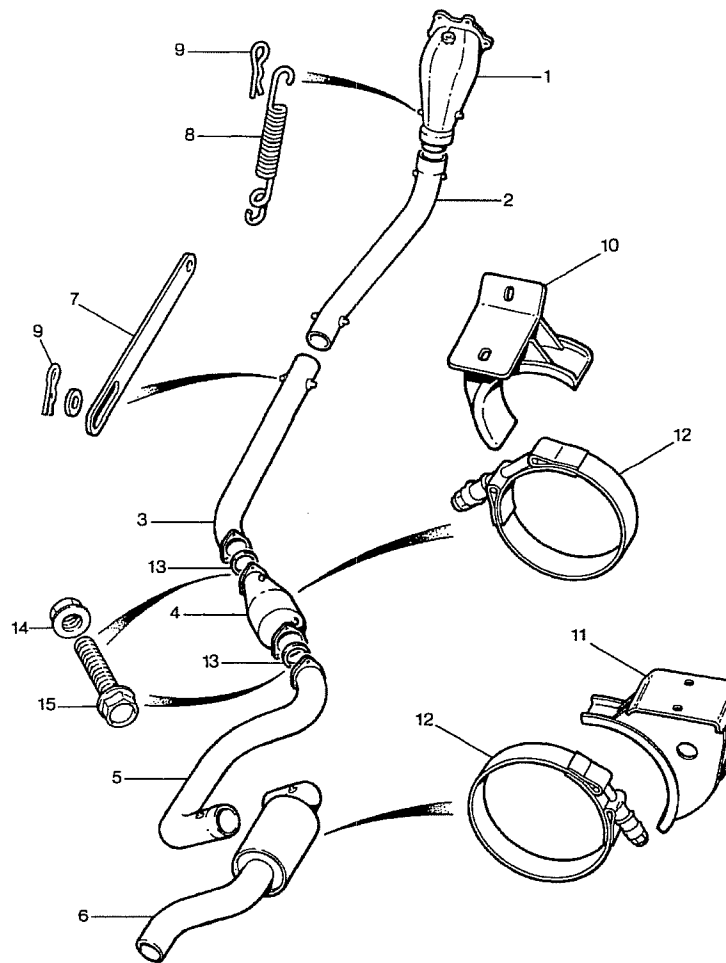

prodrive

EXHAUST SYSTEM

Copyright Prodrive 1999