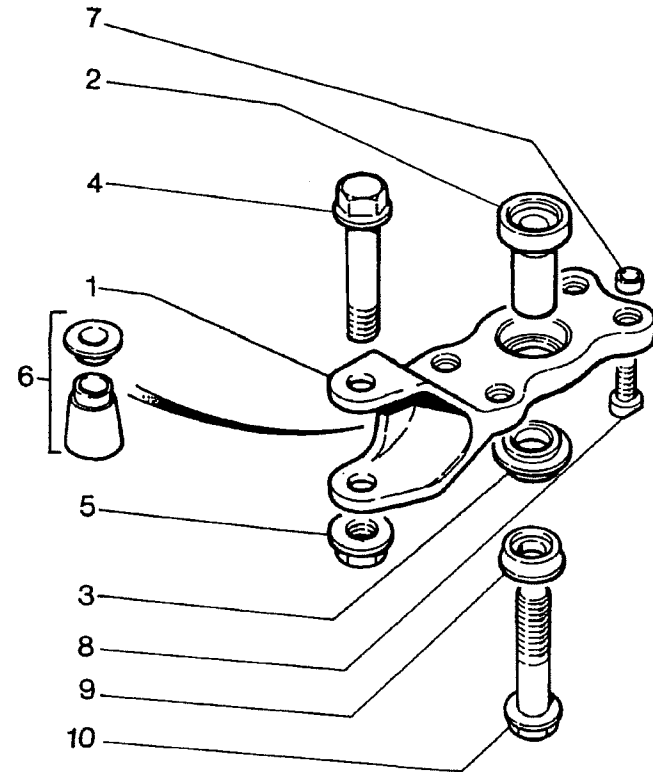

STEERING ARMS

STEERING ARM - CLEVIS