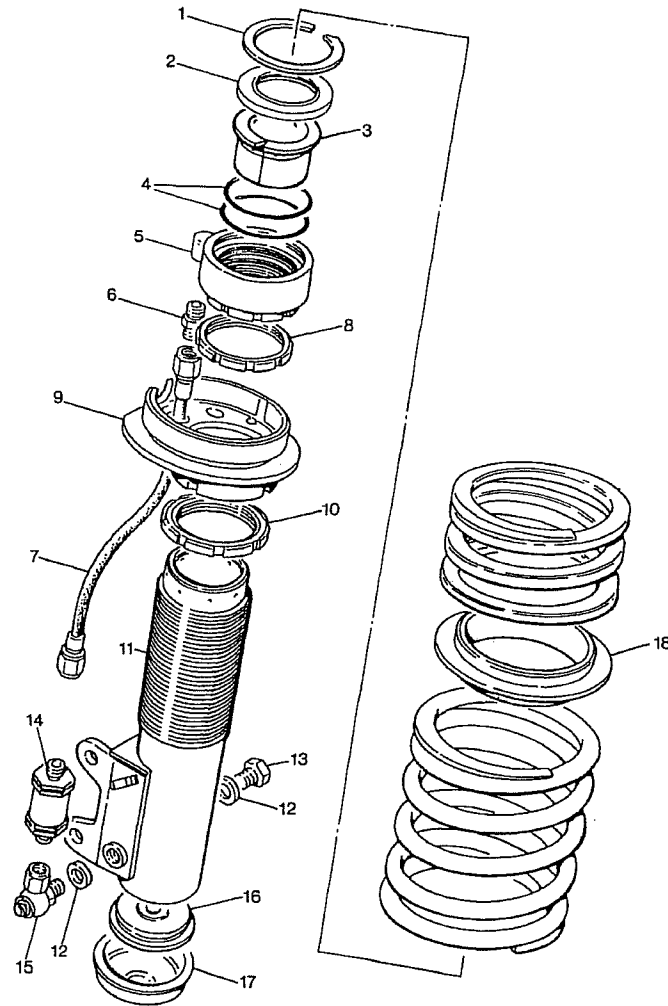

prodrive

FRONT STRUT TUBE ASSY

Copyright Prodrive 1999