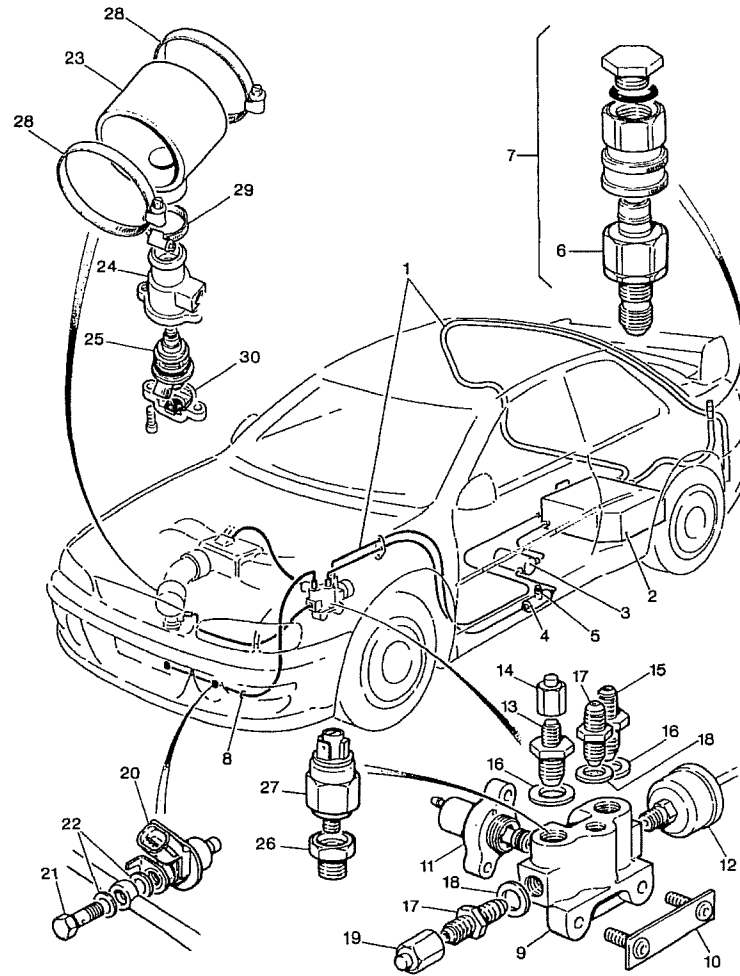

prodrive

WATER SPRAY INJECTION

Copyright Prodrive 1999