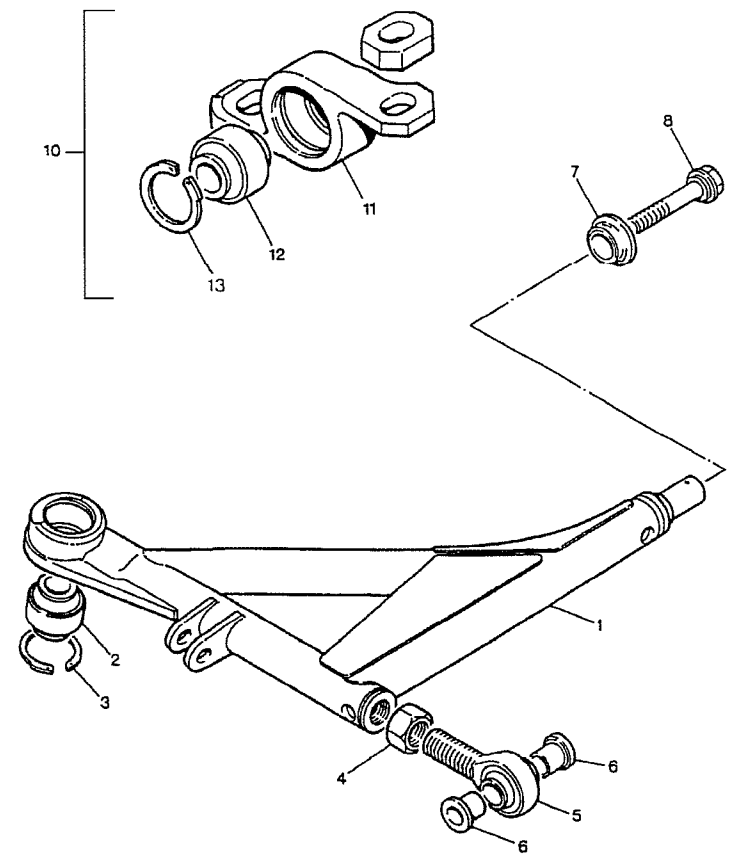

prodrive

TRACK CONTROL ASSEMBLY

Copyright Prodrive 1999