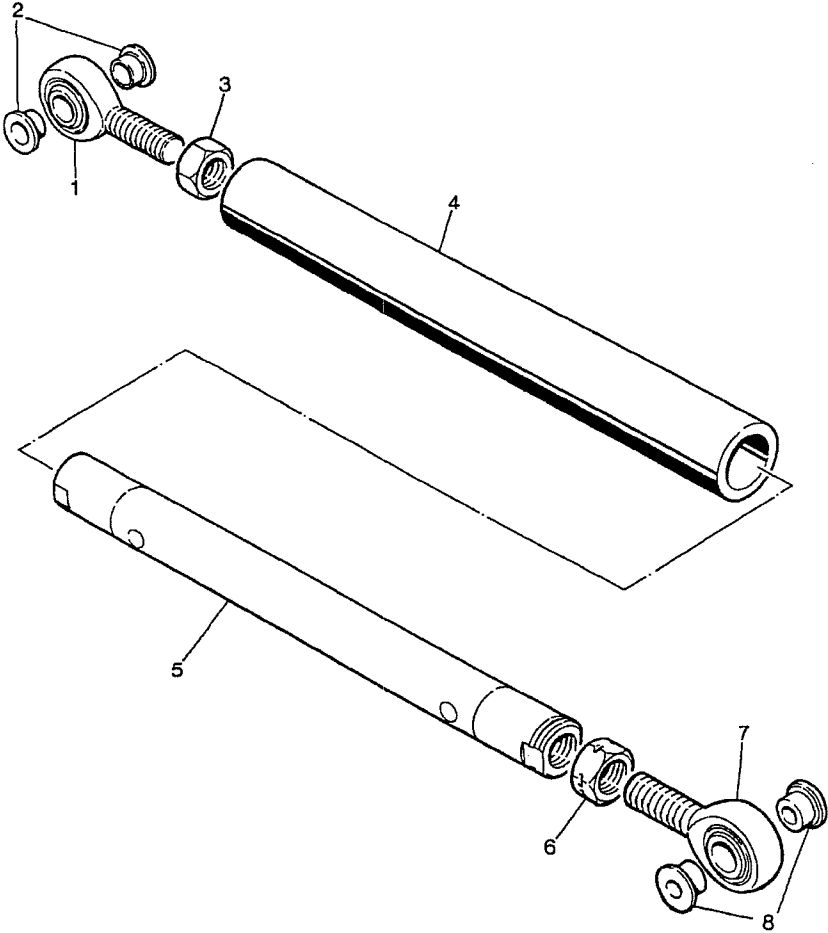

prodrive

LATERAL LINK ASSY

Copyright Prodrive 1999