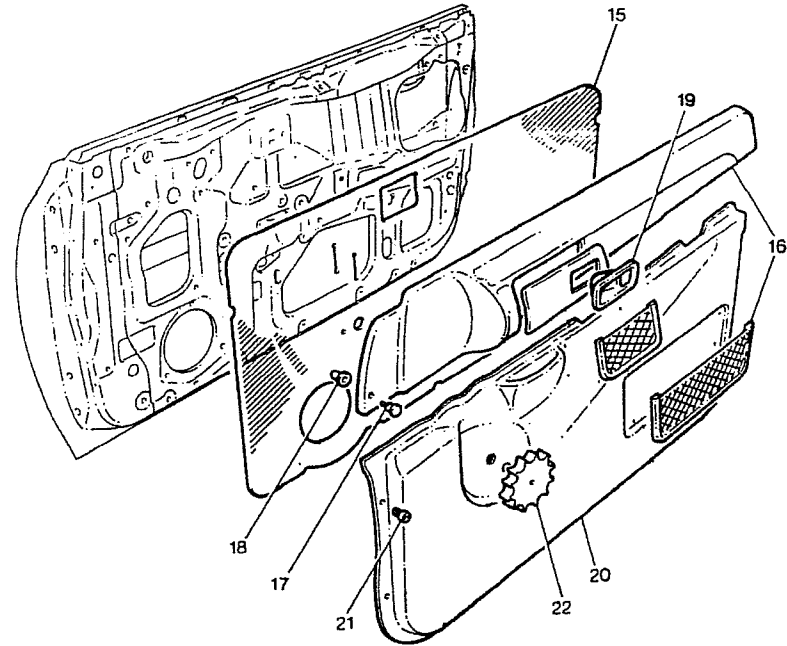

prodrive

DOOR ASSY - EXTERIOR & INTERIOR PARTS

Copyright Prodrive 1999