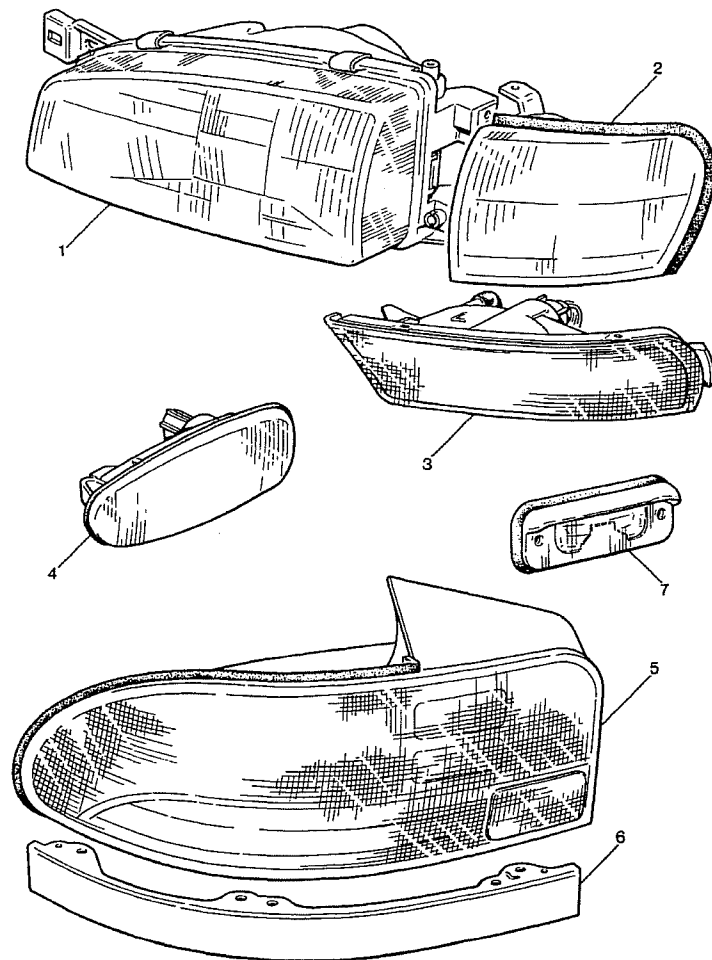

prodrive

LIGHTS - VEHICLE

Copyright Prodrive 1999