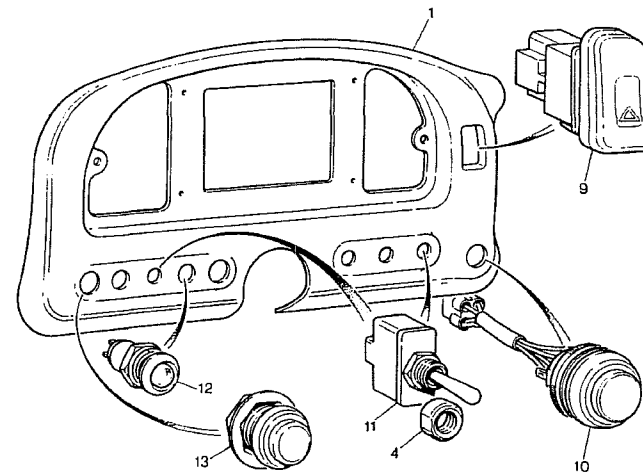

prodrive

DRIVERS DASH CONSOLE ASSY

Copyright Prodrive 1999