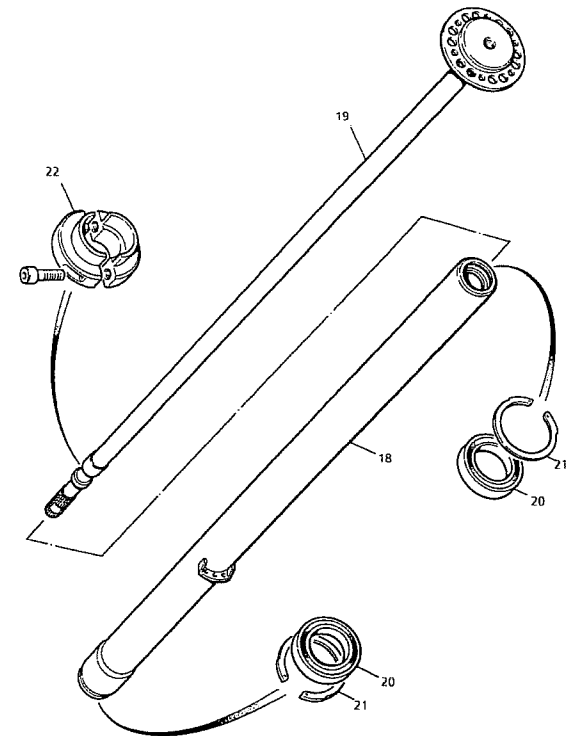

prodrive

STEERING WHEEL & COLUMN

Copyright Prodrive 1999