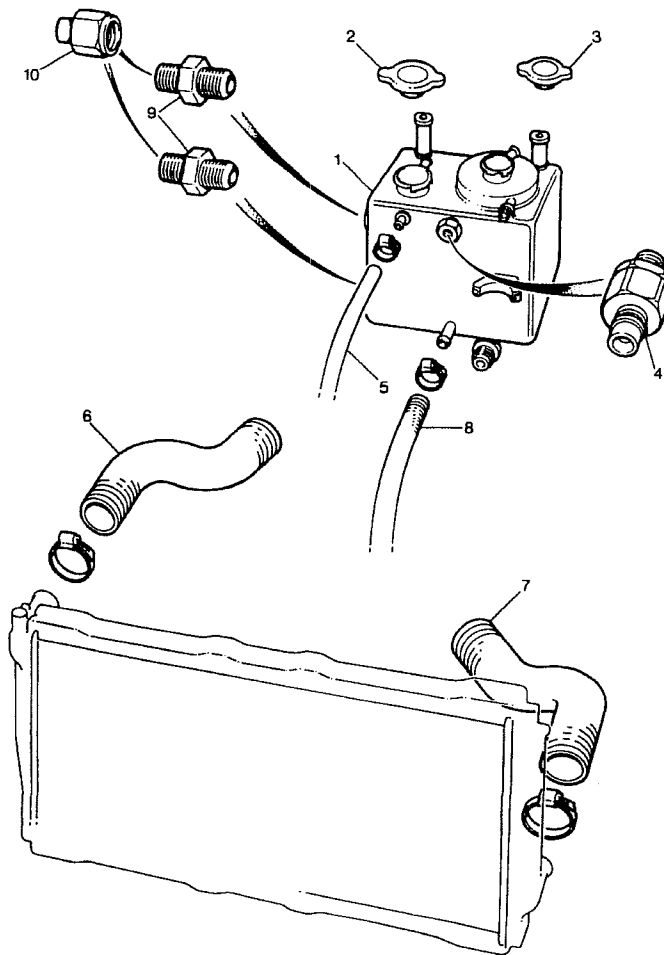

prodrive

HEADER TANK ASSY

Copyright Prodrive 1999