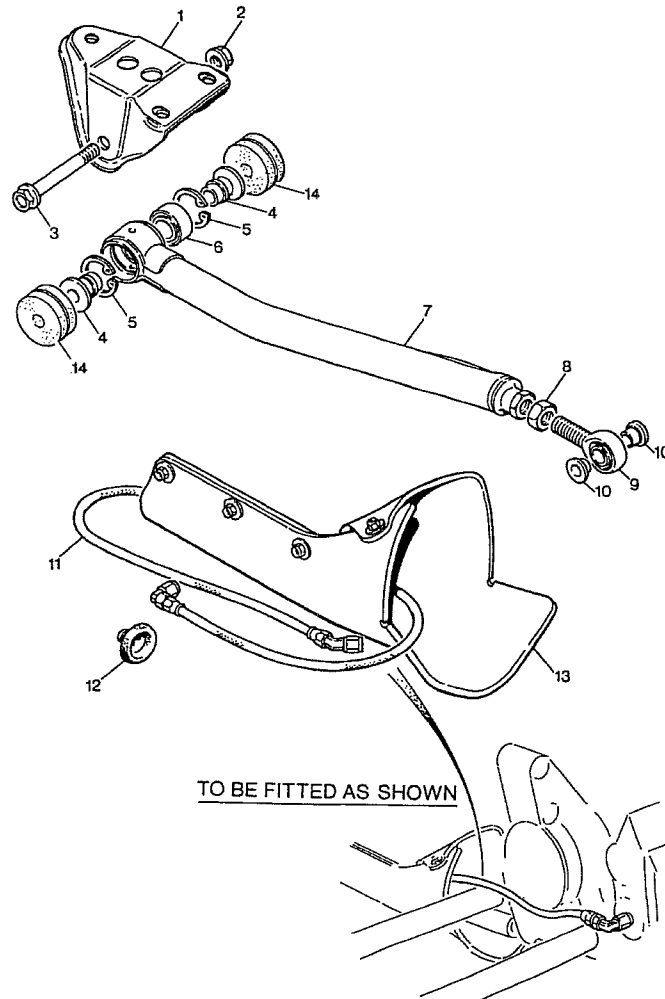

prodrive

TRAILING LINK ASSY

Copyright Prodrive 1999