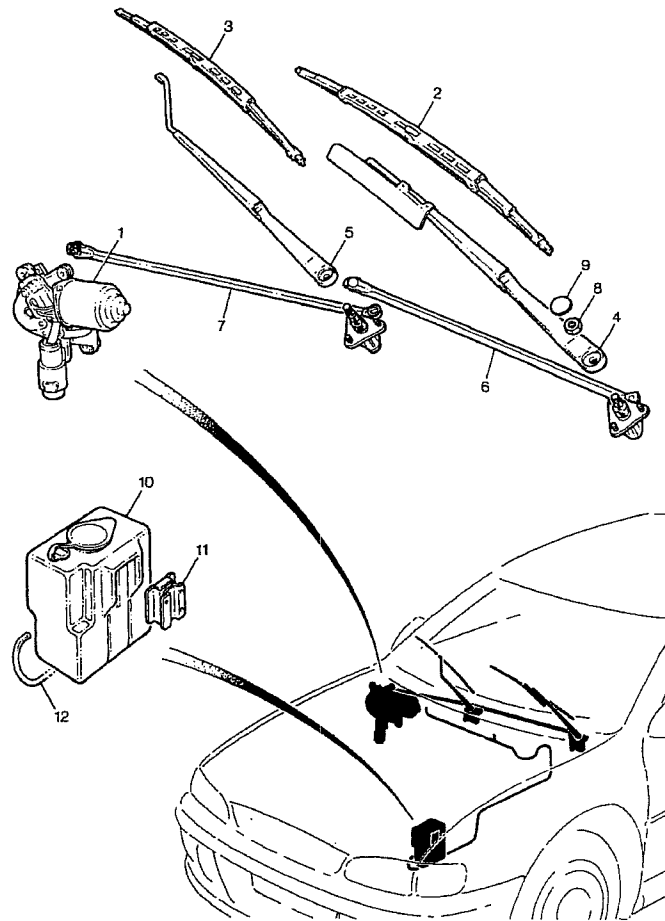

prodrive

WIPER LINKAGE ETC

Copyright Prodrive 1999