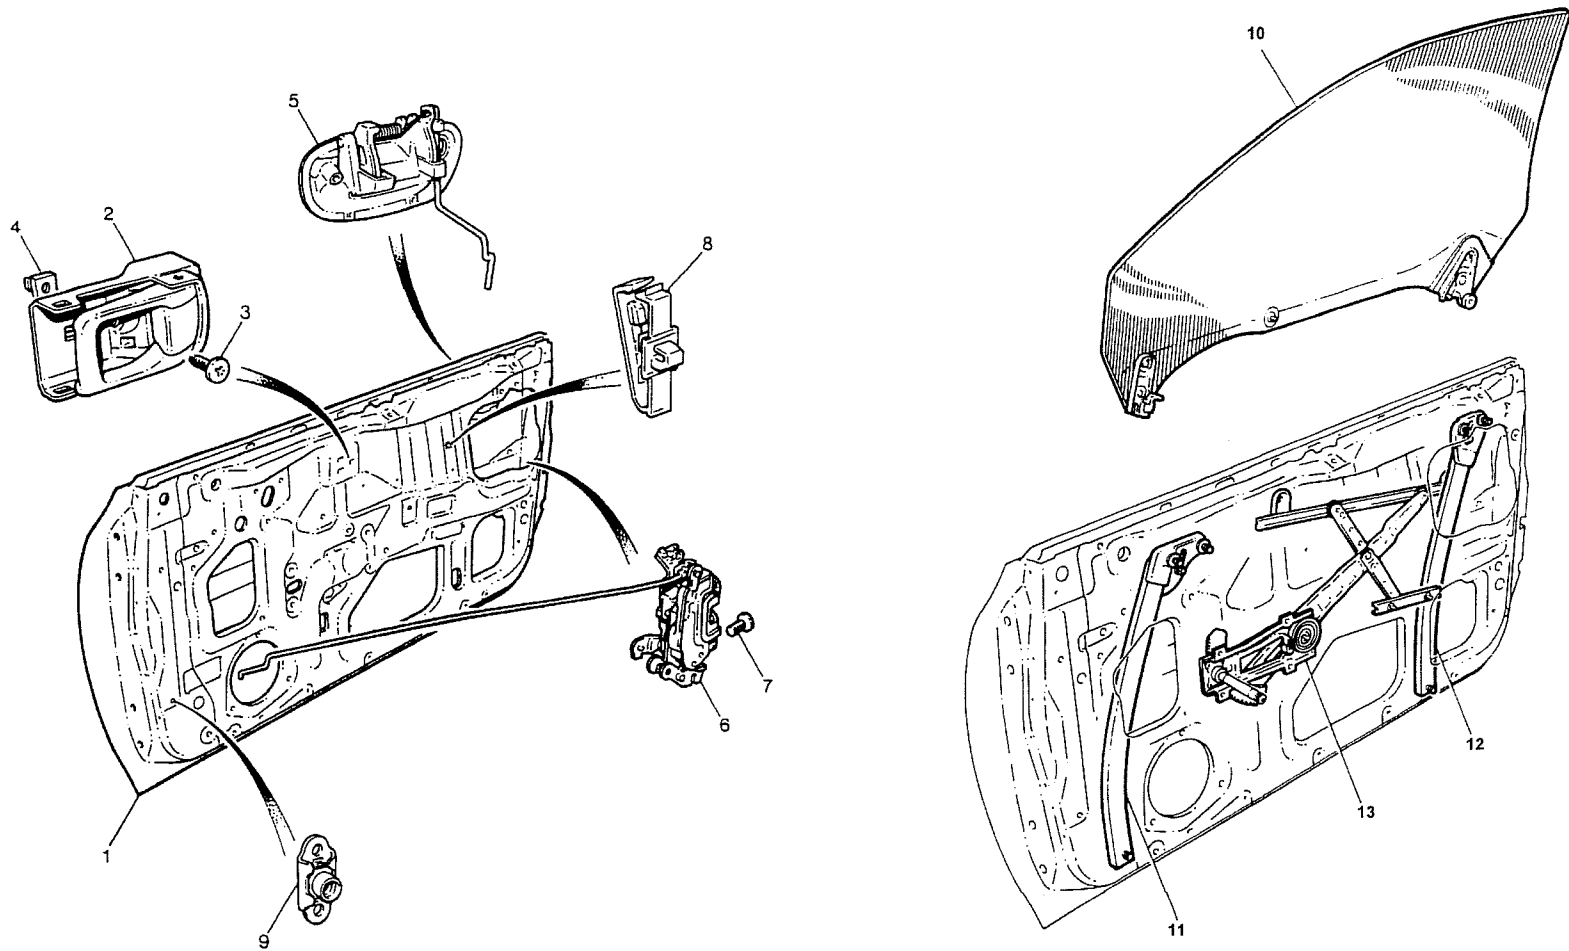

prodrive

DOOR ASSY - LATCH, HANDLES & WINDOWS

Copyright Prodrive 1999