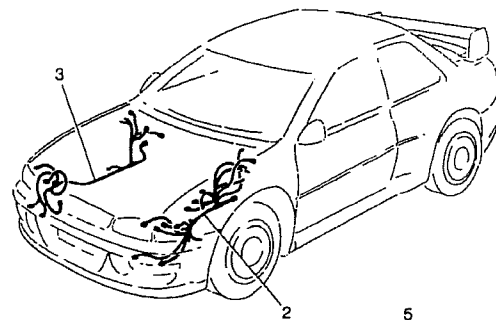

prodrive

VENTILATION

Copyright Prodrive 1999

prodrive

HARNESSES

Copyright Prodrive 1999

Parts List for Section CS-ELECTRICAL-98

Part No	Description	Comments	Qty
CS-ELECTRIC-HARNESS	ELECTRICAL HARNESSES		1
#S5Q964-6	1 LOOM, MAIN CHASSIS (98 SPEC)	Item 1	1
#S5Q966-6	1 LOOM, LH FR CHASSIS (98 SPEC)	Item 2	1
#S5Q965-4	1 LOOM, RH FR CHASSIS (98 SPEC)	Item 3	1
#S5Q981-1	1 LOOM, FOOTPLATE 98	Item 4	1
#S5Q967-2	1 LOOM, ECU TRANS (98 SPEC)	Item 5	1
#S5Q972-5	1 LOOM, DASHBOARD FACIA (1998)	Item 6	1
#S5Q934-2	1 LOOM, THERMOCOUPLE 97 WRC	Item 7	1
#S5Q947-4	1 LOOM, CATALYTIC THEMOCOUPLE	Item 8	1
#S3Q967	1 LOOM, ENG THERMOCOUPLE	Item 9	1
CS-#S6Q1001-1	1 LEAD, TURBO SPEED SIGNAL	Item 10	1
S5/Q5/001	1 LINK WIRE, C-VIEW TO CORALBA	Item 11	1
#S5Q999-1	1 CABLE, BATTERY/MASTER SW	Item 12	1
#S5Q922-2	1 CABLE, STARTER TO ALTERNATOR	Item 13	1
#S5Q1001-2	1 CABLE, ANDERSON PLUG/MASTER SW	Item 14	1
#S5Q1000-2	1 CABLE, MASTER SW/STARTER	Item 15	1
#S5Q925	1 CABLE, BATTERY NEG/CHASSIS END	Item 16	1
S3/QQ3/029	1 CABLE, EARTH ENGINE/BODY	Item 17	1
#S5Q903	1 X8 LOOM, GEARBOX	Not Illustrated	1