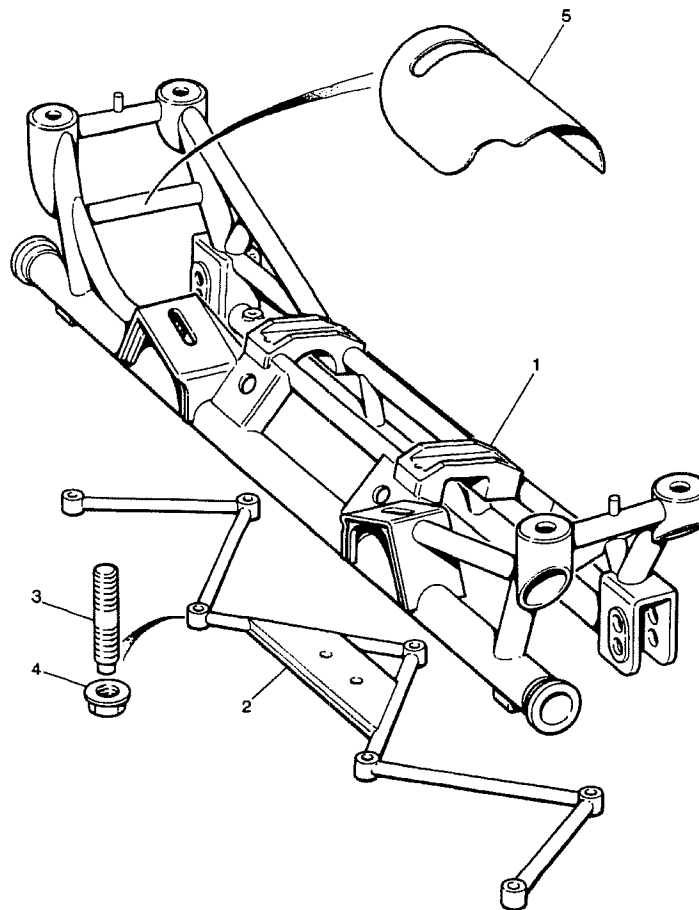

prodrive

FRONT CROSSMEMBER

Copyright Prodrive 1999