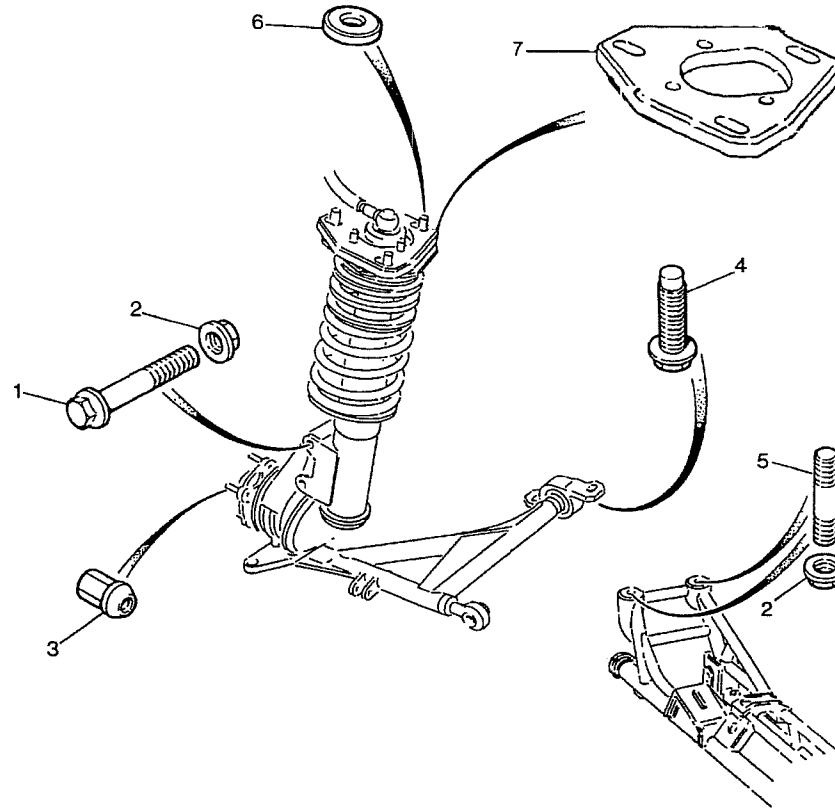

prodrive

FRONT SUSPENSION MISCELLANEOUS

Copyright Prodrive 1999