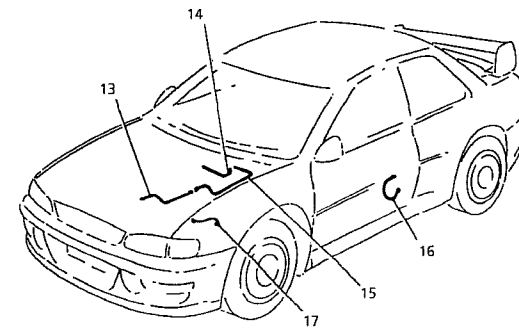

prodrive

VENTILATION

Copyright Prodrive 1999

prodrive

HARNESSES

Copyright Prodrive 1999

Parts List for Section CS-ELECTRICAL-98

Part No	Description	Comments	Qty
CS-ELECTRIC-HARNESS	ELECTRICAL HARNESSES		1
#S5Q964-6	1 LOOM, MAIN CHASSIS (98 SPEC)	Item 1	1
#S5Q966-6	1 LOOM, LH FR CHASSIS (98 SPEC)	Item 2	1
#S5Q965-4	1 LOOM, RH FR CHASSIS (98 SPEC)	Item 3	1
#S5Q981-1	1 LOOM, FOOTPLATE 98	Item 4	1
#S5Q967-2	1 LOOM, ECU TRANS (98 SPEC)	Item 5	1
#S5Q972-5	1 LOOM, DASHBOARD FACIA (1998)	Item 6	1
#S5Q934-2	1 LOOM, THERMOCOUPLE 97 WRC	Item 7	1
#S5Q947-4	1 LOOM, CATALYTIC THEMOCOUPLE	Item 8	1
#S3Q967	1 LOOM, ENG THERMOCOUPLE	Item 9	1
CS-#S6Q1001-1	1 LEAD, TURBO SPEED SIGNAL	Item 10	1
S5/Q5/001	1 LINK WIRE, C-VIEW TO CORALBA	Item 11	1
#S5Q999-1	1 CABLE, BATTERY/MASTER SW	Item 12	1
#S5Q922-2	1 CABLE, STARTER TO ALTERNATOR	Item 13	1
#S5Q1001-2	1 CABLE, ANDERSON PLUG/MASTER SW	Item 14	1
#S5Q1000-2	1 CABLE, MASTER SW/STARTER	Item 15	1
#S5Q925	1 CABLE, BATTERY NEG/CHASSIS END	Item 16	1
S3/QQ3/029	1 CABLE, EARTH ENGINE/BODY	Item 17	1
#S5Q903	1 X8 LOOM, GEARBOX	Not Illustrated	1