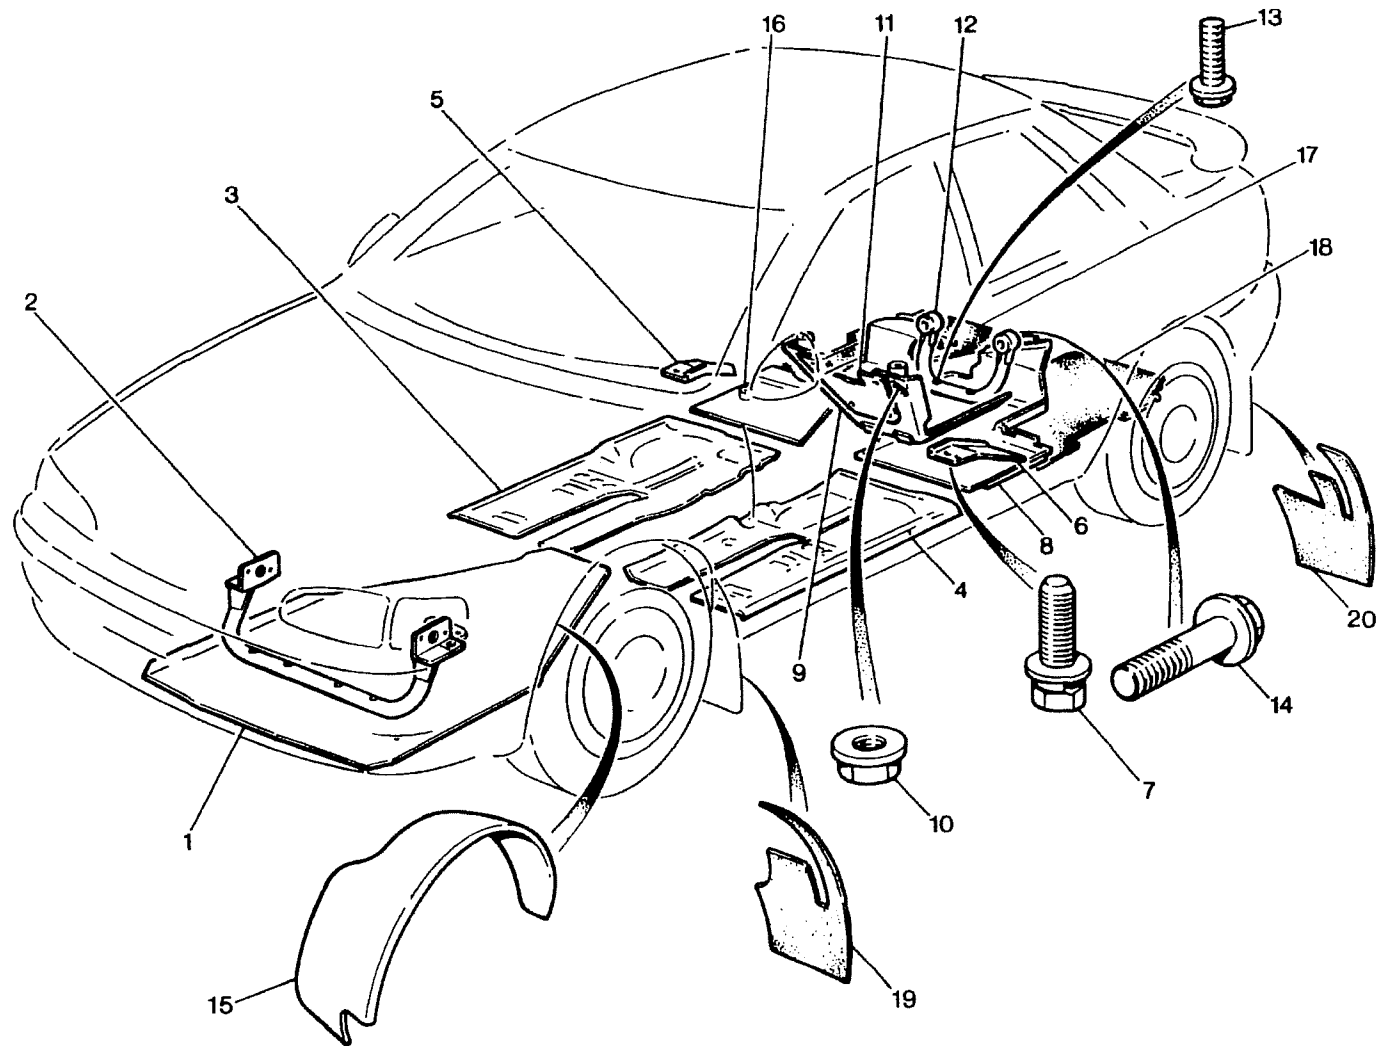

prodrive

UNDERSHIELDS

Copyright Prodrive 1999