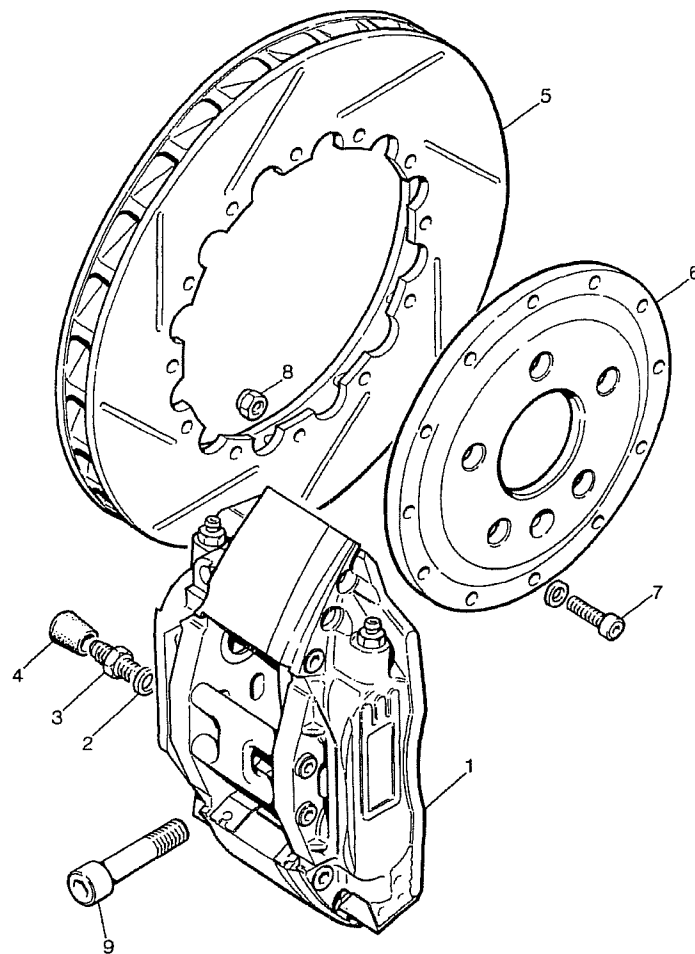

prodrive

REAR BRAKE DISC & CALIPER

Copyright Prodrive 1999