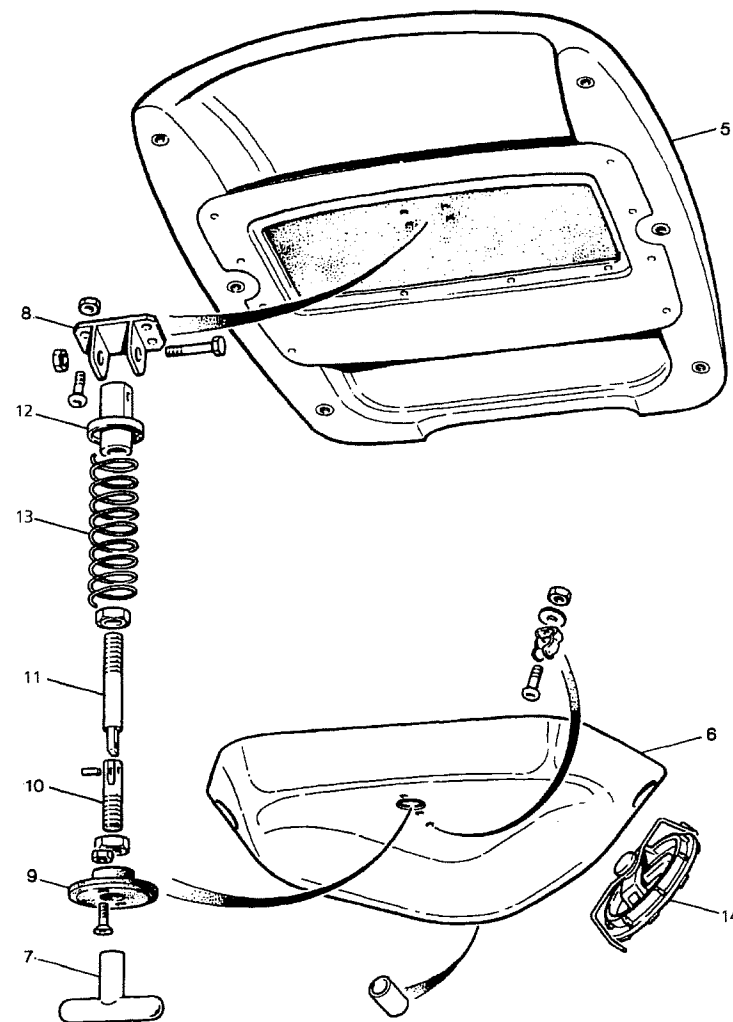

prodrive

VENTILATION

Copyright Prodrive 1999