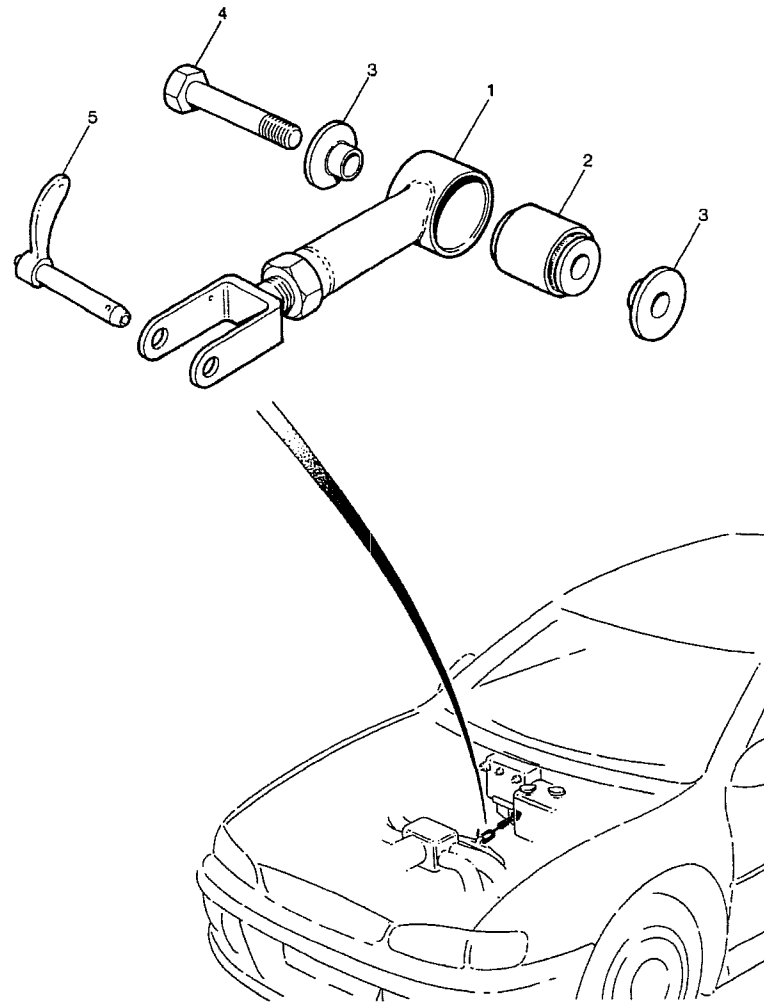

prodrive

GEARBOX STABILIZER

Copyright Prodrive 1999