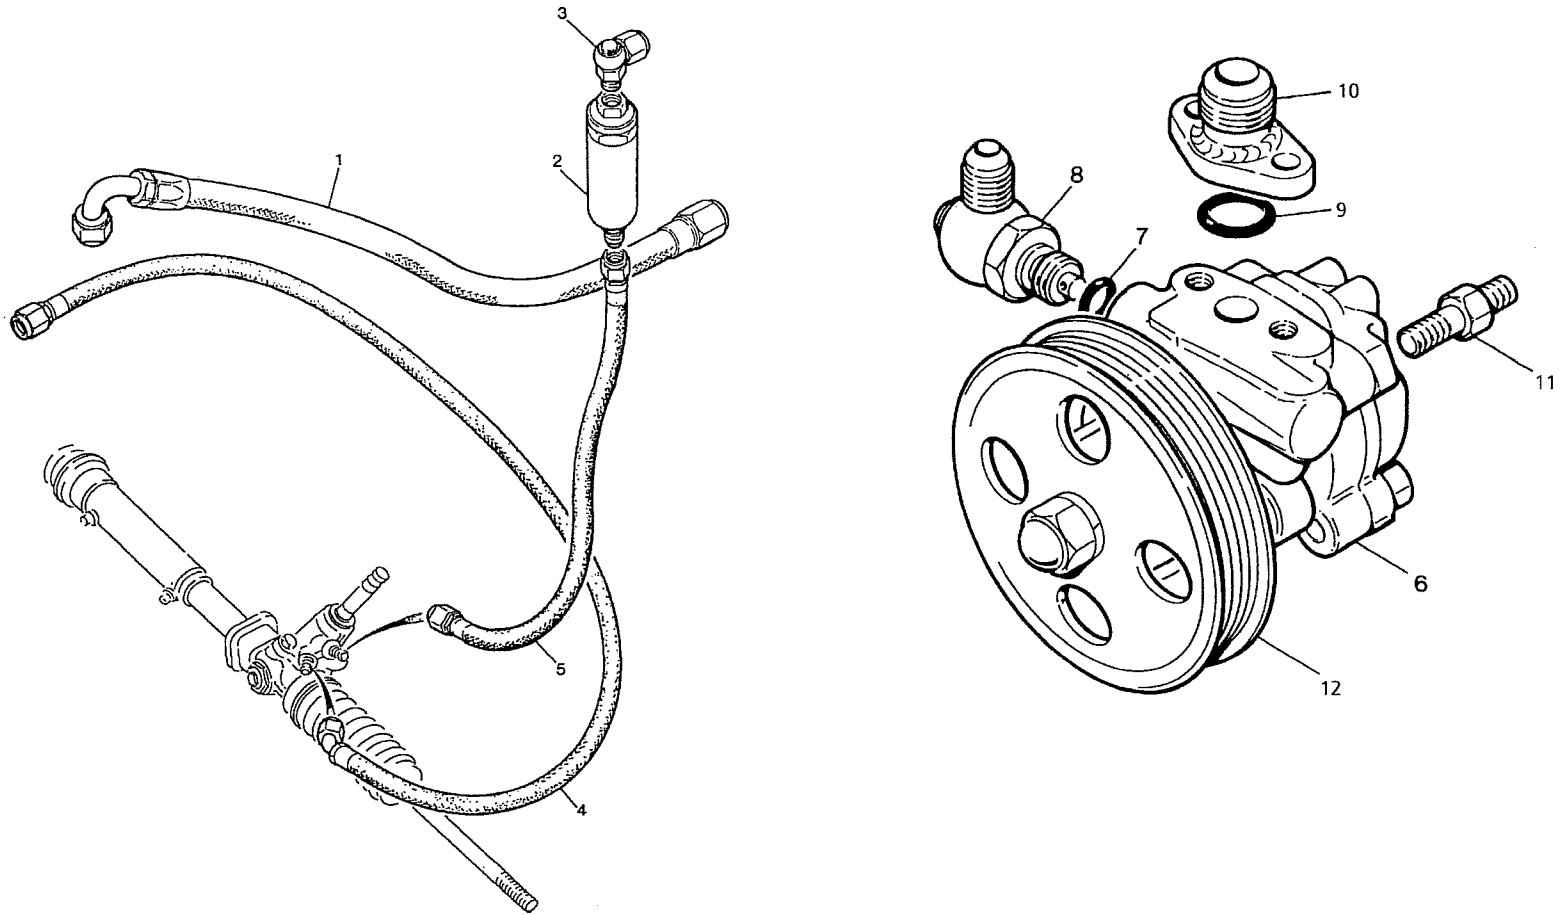

prodrive

STEERING RACK HOSES & POWER STEERING PUMP ASSY

Copyright Prodrive 1999