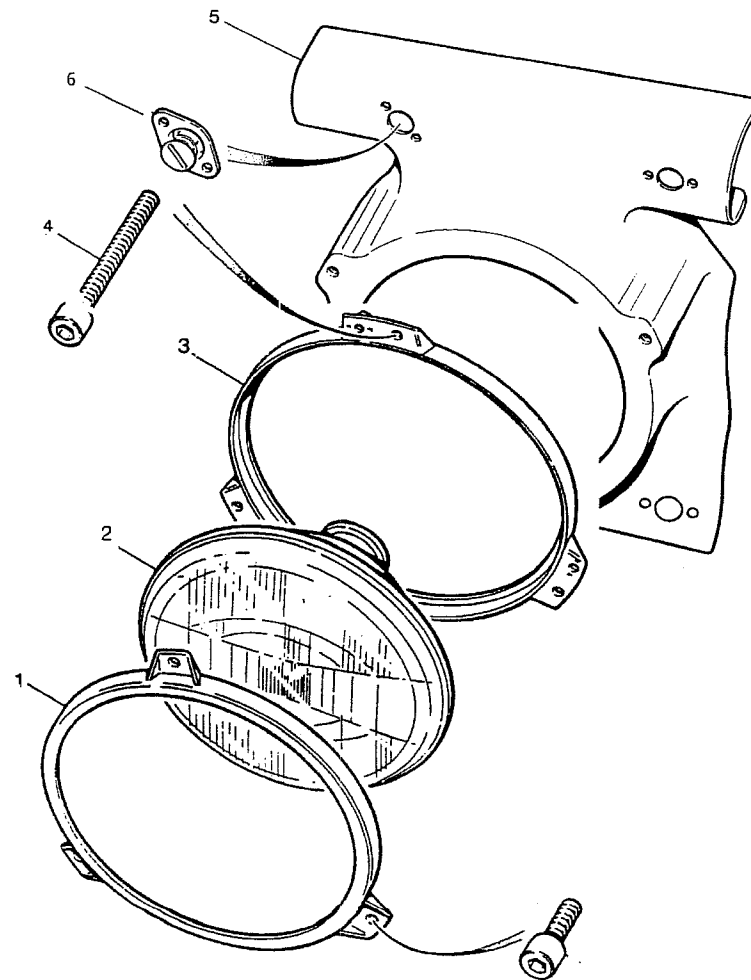

prodrive

BUMPER LAMP POD ASSY

Copyright Prodrive 1999