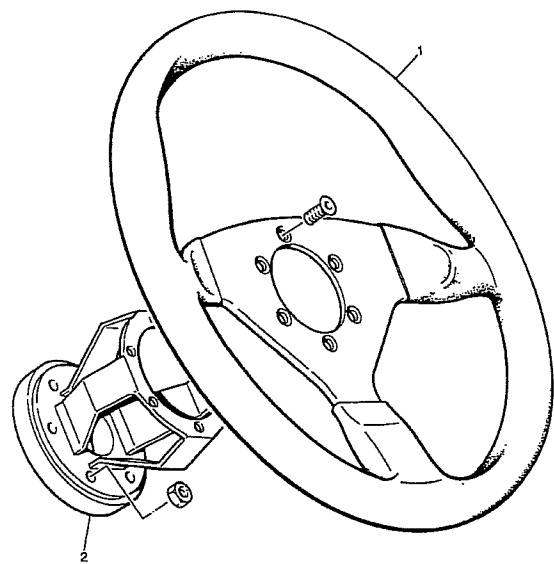

prodrive

STEERING WHEEL & COLUMN

Copyright Prodrive 1999