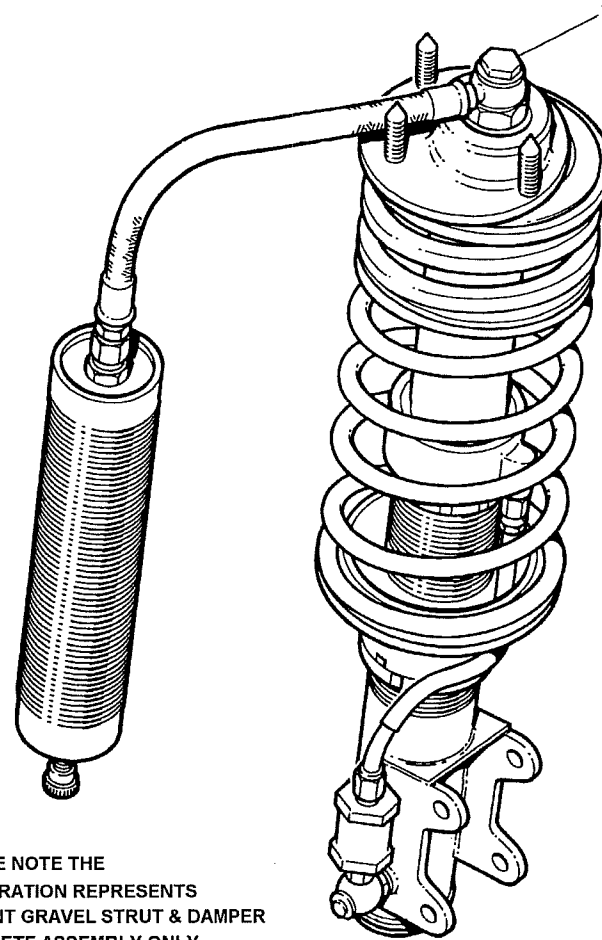

prodrive

REAR STRUT & DAMPER ASSY COMPLETE

PLEASE NOTE THE
ILLUSTRATION REPRESENTS
A FRONT GRAVEL STRUT & DAMPER
COMPLETE ASSEMBLY ONLY
REMOTE RESERVIOR

Copyright Prodrive 1999