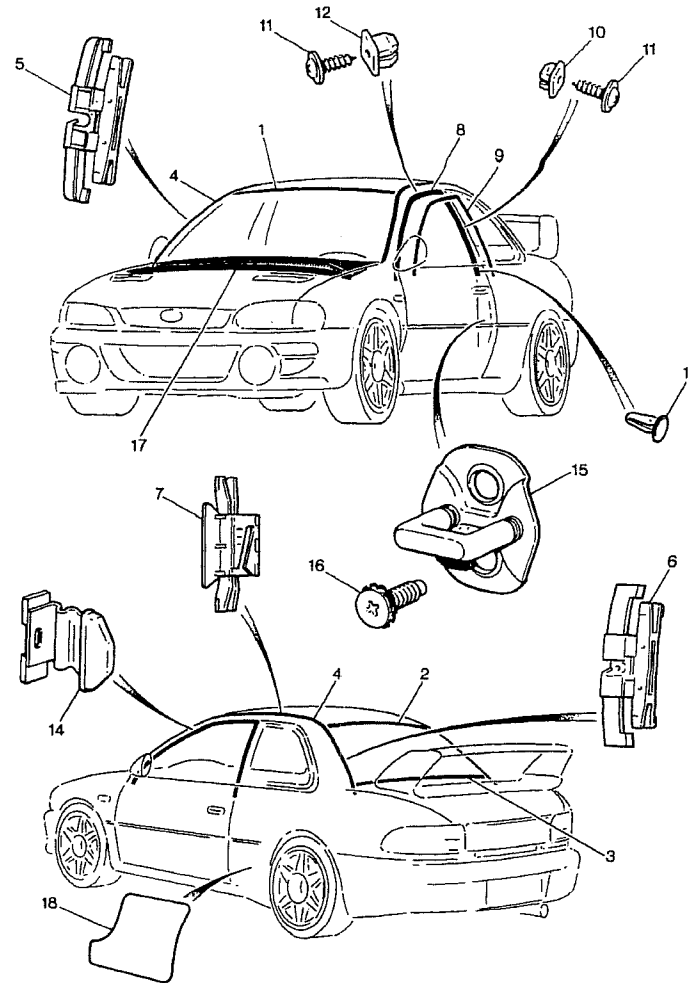

prodrive

FITTINGS & TRIMS - EXTERIOR

Copyright Prodrive 1999