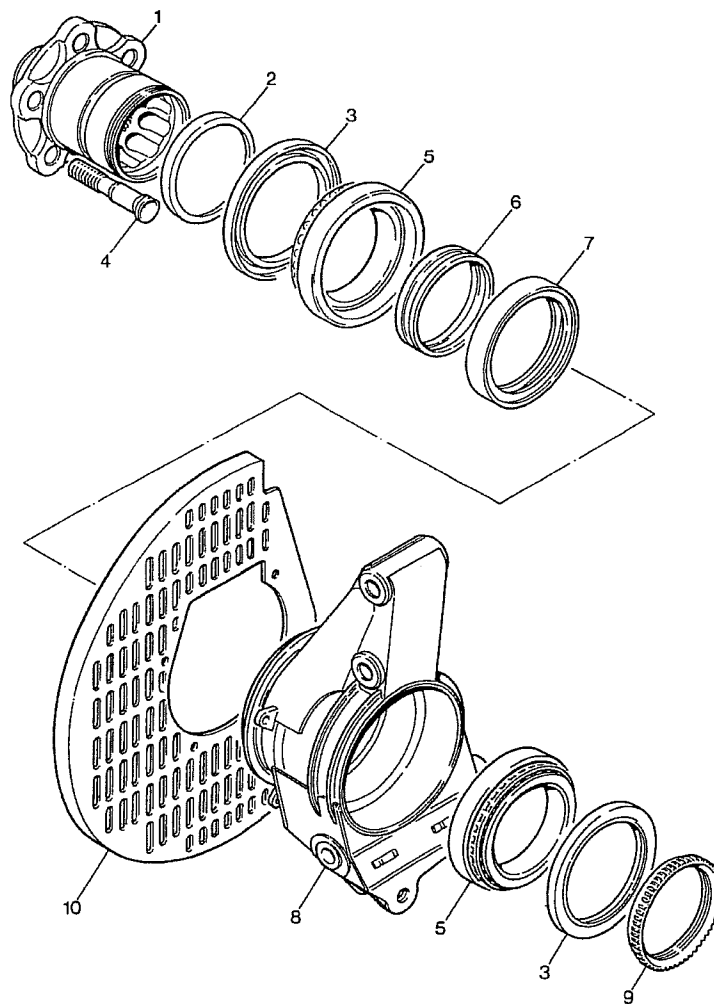

prodrive

REAR UPRIGHTS

Copyright Prodrive 1999