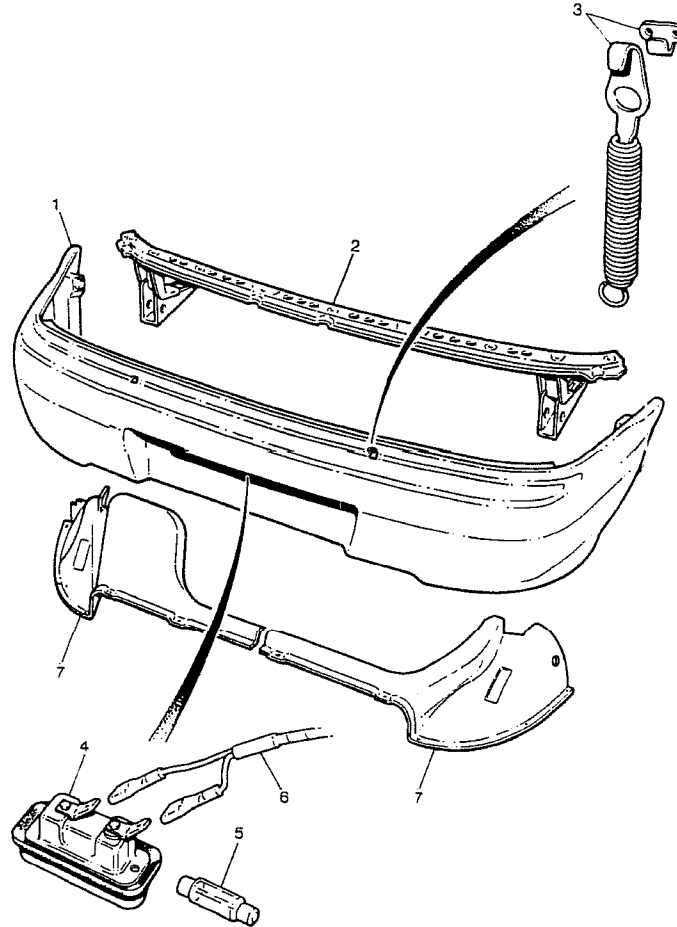

prodrive

REAR BUMPER ASSY

Copyright Prodrive 1999