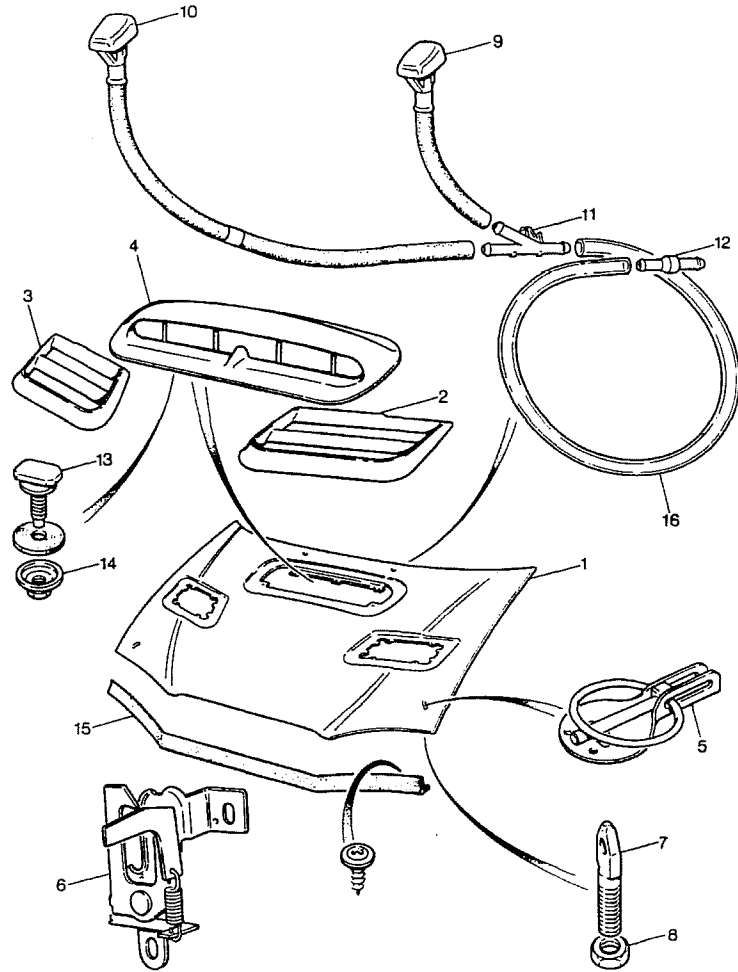

prodrive

BONNET ASSY

Copyright Prodrive 1999