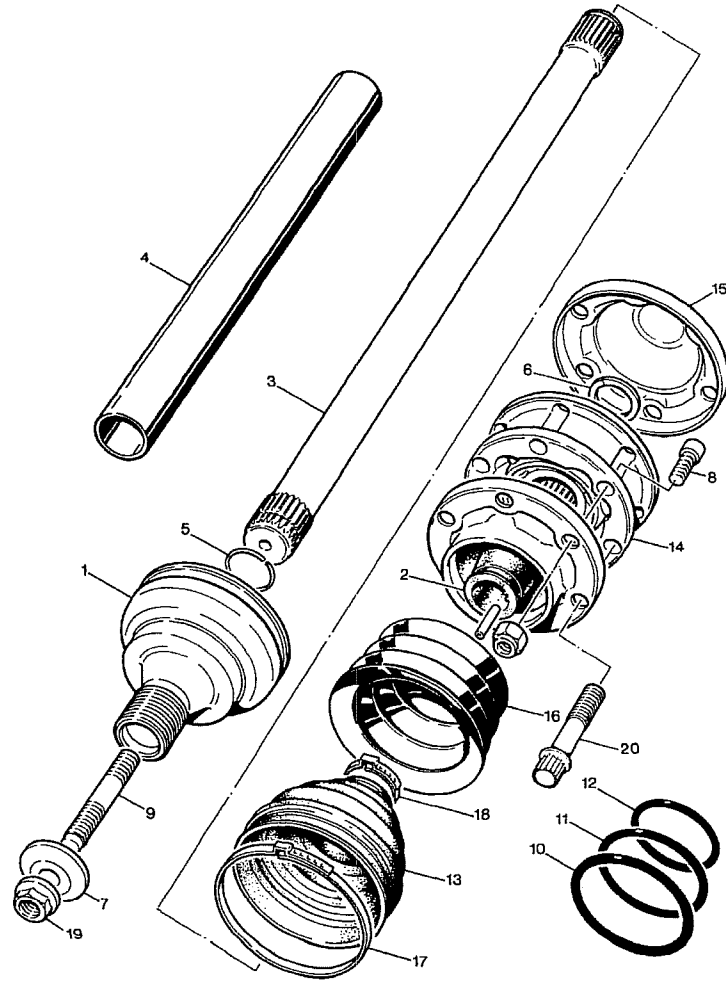

prodrive

DRIVESHAFTS

Copyright Prodrive 1999

Parts List for Section CS-R/DIFF-PROP-98

Part No	Description	Comments	Qty
CS-DRIVESHAFT-98	DRIVESHAFTS, WRC 98MY		1
#S3N903	1 DRIVESHAFT, FR LH	Complete Assembly - Narrow Track	1
#S3N904	1 DRIVESHAFT, FR RH	Complete Assembly - Narrow Track	1
#S3N905	1 DRIVESHAFT, RR LH	Complete Assembly - Narrow Track	1
#S3N906	1 DRIVESHAFT, RR RH	Complete Assembly - Narrow Track	1
CS-#S5N2901	1 DRIVESHAFT ASSY, FR RH	Complete Assembly - Wide Track	1
CS-#S5N2902	1 DRIVESHAFT ASSY, FR LH	Complete Assembly - Wide Track	1
CS-#S5N2903	1 DRIVESHAFT ASSY, RR RH	Complete Assembly - Wide Track	1
CS-#S5N2904	1 DRIVESHAFT ASSY, RR LH	Complete Assembly - Wide Track	1
MS4M010	1 C/V JOINT OUTER LIGHTWEIGHT	Item 1	1
MS6N011	1 BOOT HIGH SPEED	Item 2	1
CB02	1 D/SHAFT PROTECTOR	Item 4 - Rear Only	1
MSM-001	1 CIRCLIP, JOINT OUTER	Item 5	1
M2300-027	1 CIRCLIP, 27mm INTERNAL PLAIN	Item 6	1
S3/NN3/010	1 CLAMPING WASHER	Item 7	1
S3/NN3/013	1 ALUM CAP SCREW	Item 8	3
S3/NN3/015	1 DRIVESHAFT STUD	Item 9	1
70X5MM	1 O RING DRIVESHAFT BOOT	Item 10 - Front Only	1
65X5MM	1 O RING DRIVESHAFT BOOT	Item 11 - Front Only	1
47X5MM	1 O RING DRIVESHAFT BOOT	Item 12 - Front Only	1
MS6M001	1 XX JOINT GAITER OUTER	Item 13	1
MS3N009	1 D/SHAFT JOINT INNER	Item 14	1
MS9N002	1 JOINT END PLATE	Item 15	1
MS6N009	1 JOINT GAITER (PROTECTION)	Item 16 - Rear Only	1
MS6U004	1 CLIP LARGE	Item 17	1
MS6U002	1 CLIP SMALL	Item 18	1
SD902350014	1 LOCKNUT, M12	Item 19	1
S5/N3/061-1	1 BOLT, LOBRO C.V. JOINT 53.5mm	Item 20	12