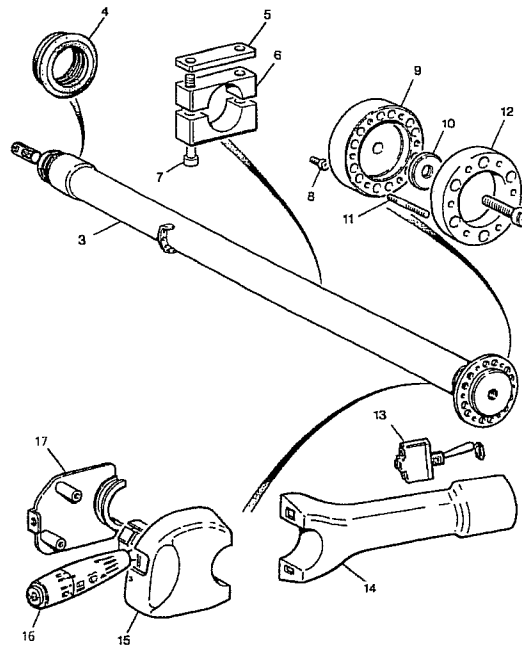

prodrive

STEERING WHEEL & COLUMN

Copyright Prodrive 1999