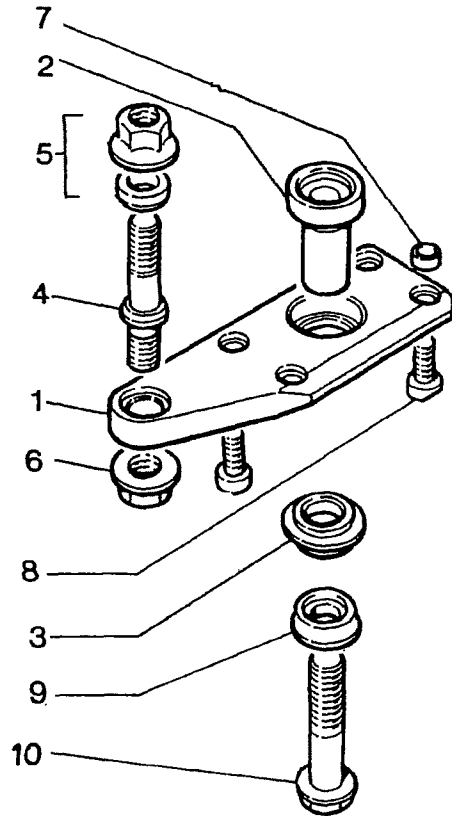

prodrive

STEERING ARM - FLAT