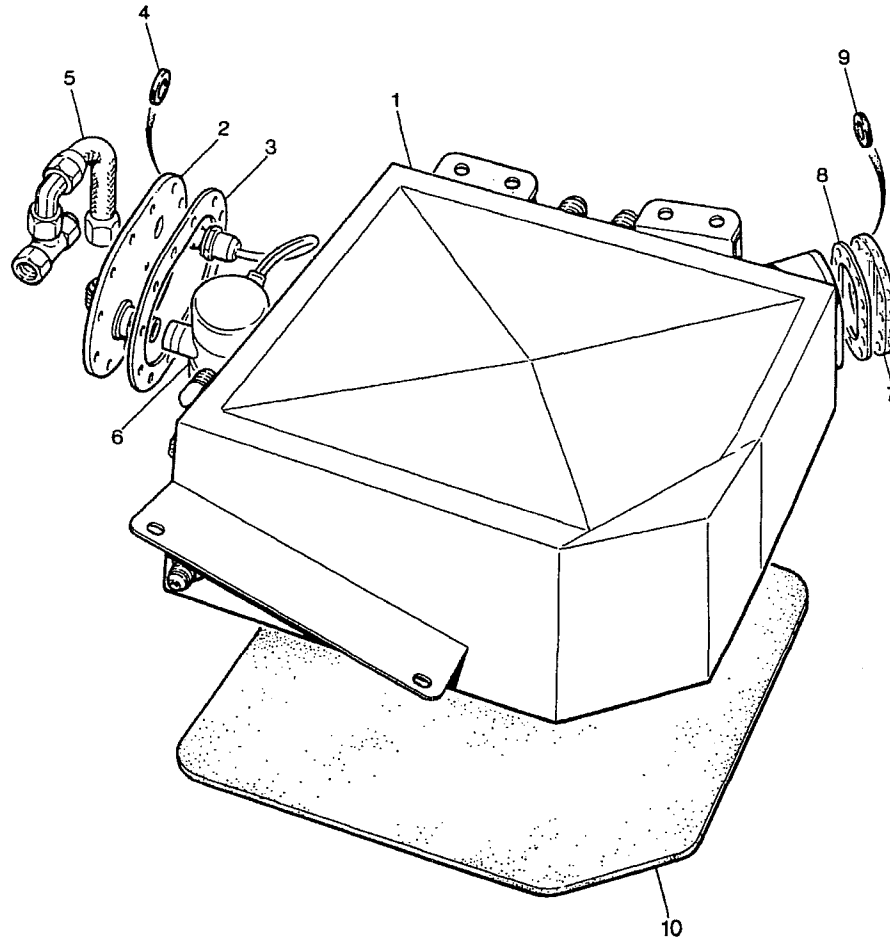

prodrive

WATER SPRAY INJECTION TANK & FITTINGS

Copyright Prodrive 1999