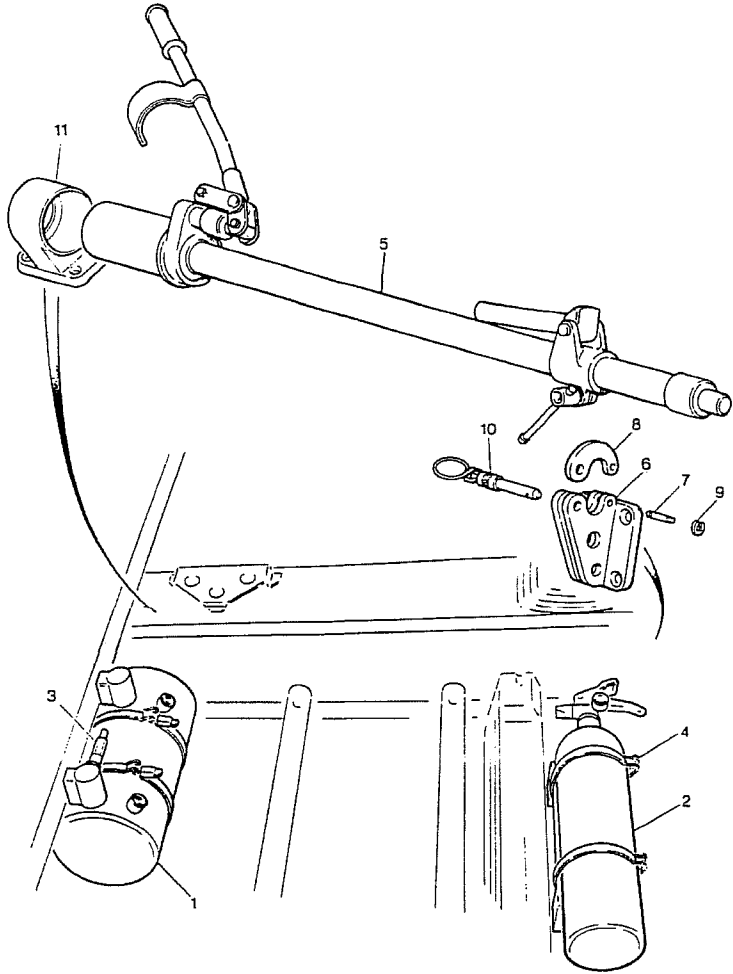

prodrive

FITTINGS & TRIMS - INTERIOR

Copyright Prodrive 1999