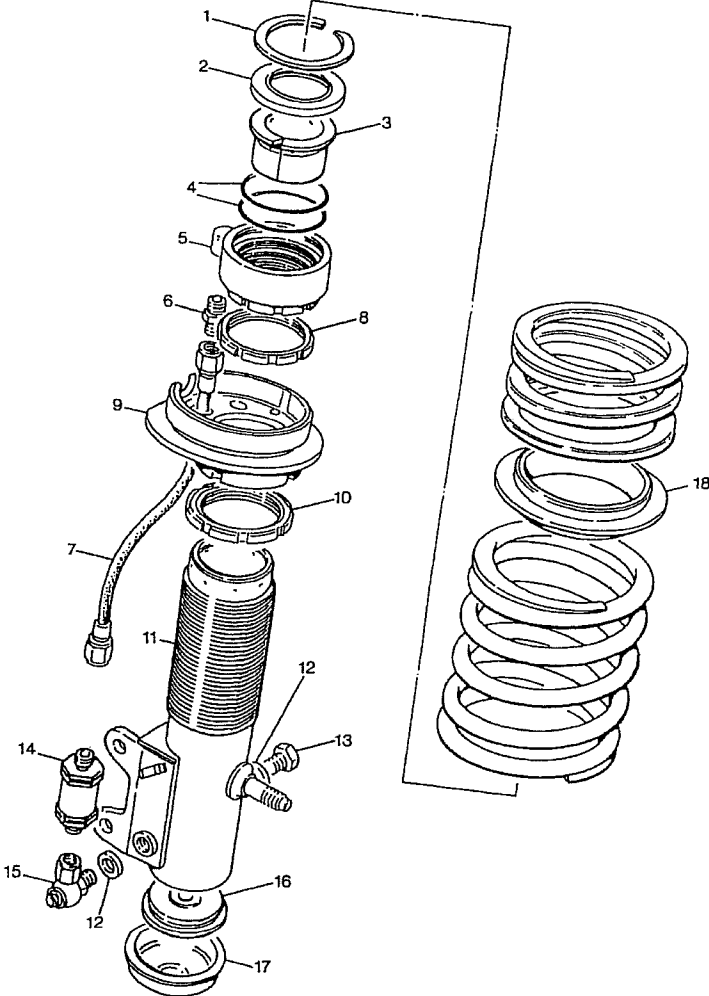

prodrive

REAR STRUT ASSY

Copyright Prodrive 1999