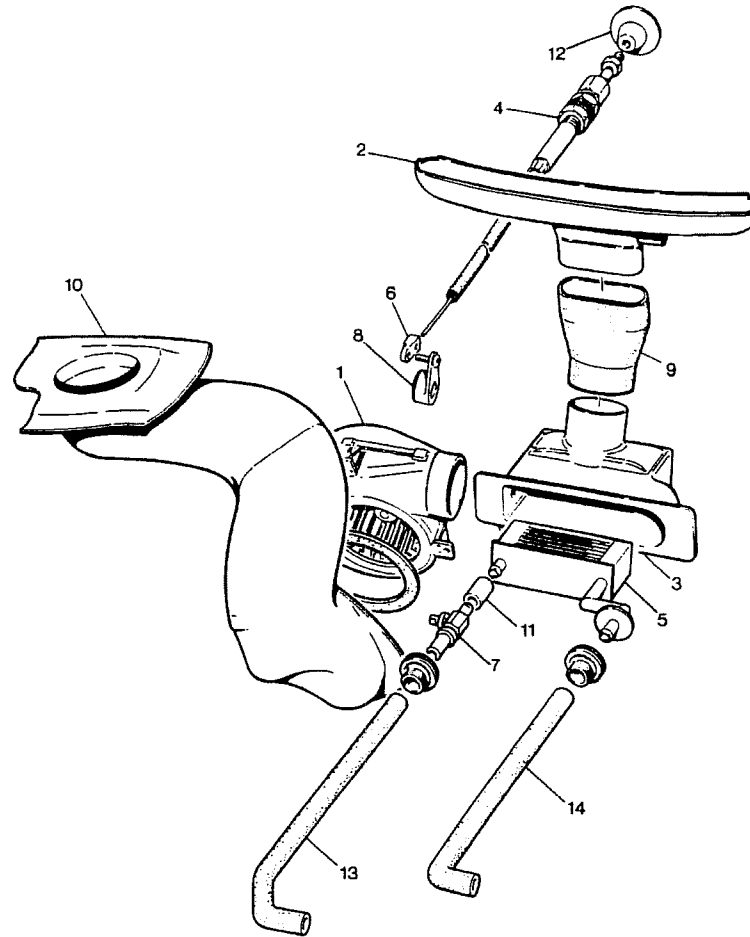

prodrive

HEATING

Copyright Prodrive 1999