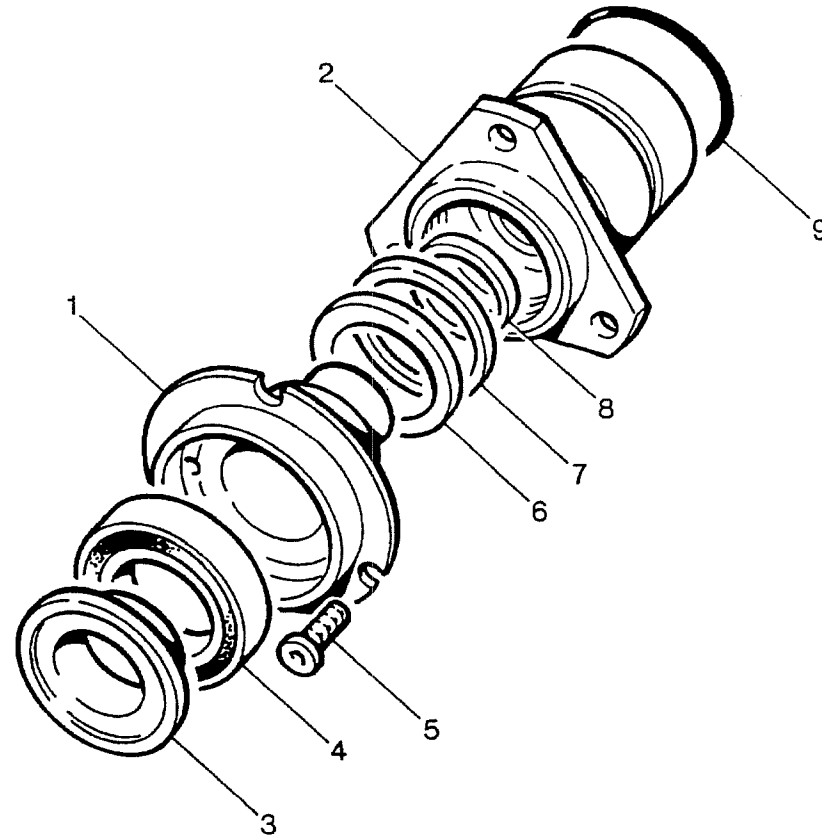

prodrive

CLUTCH RELEASE BEARING

Copyright Prodrive 1999