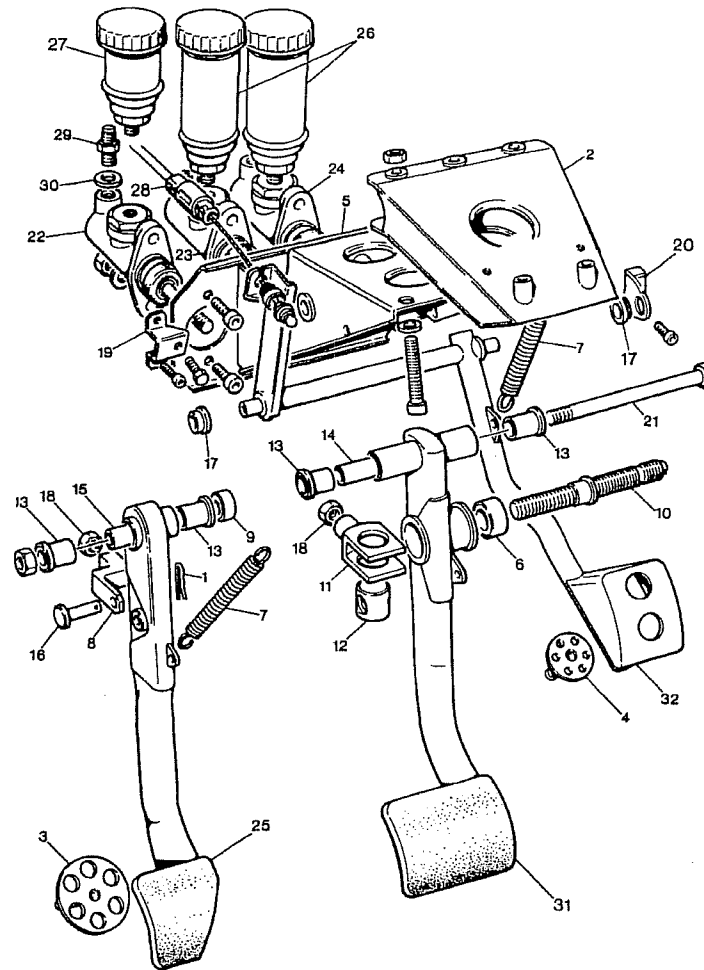

prodrive

PEDAL BOX ASSY

Copyright Prodrive 1999