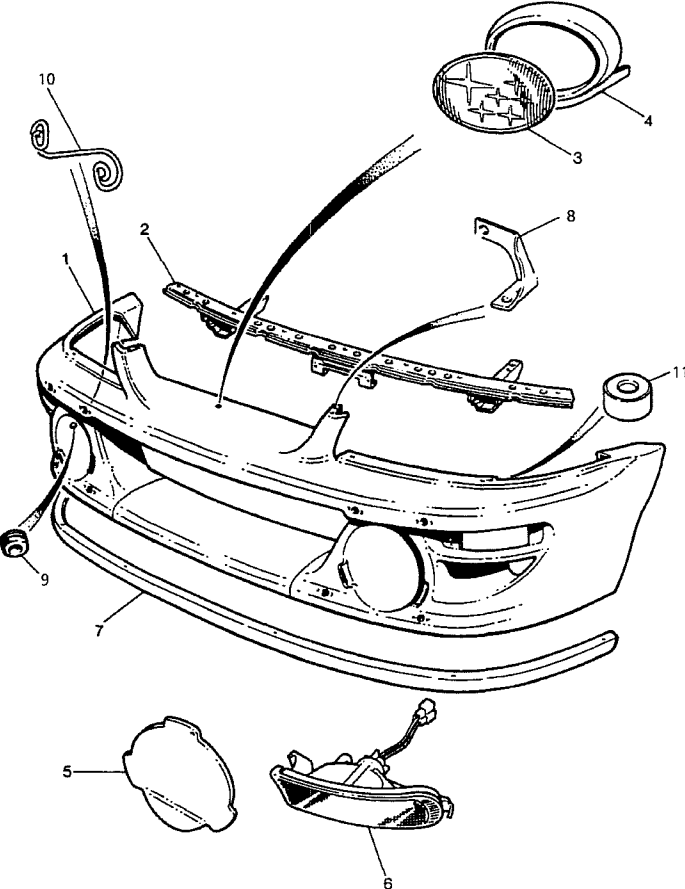

prodrive

FRONT BUMPER ASSY

Copyright Prodrive 1999