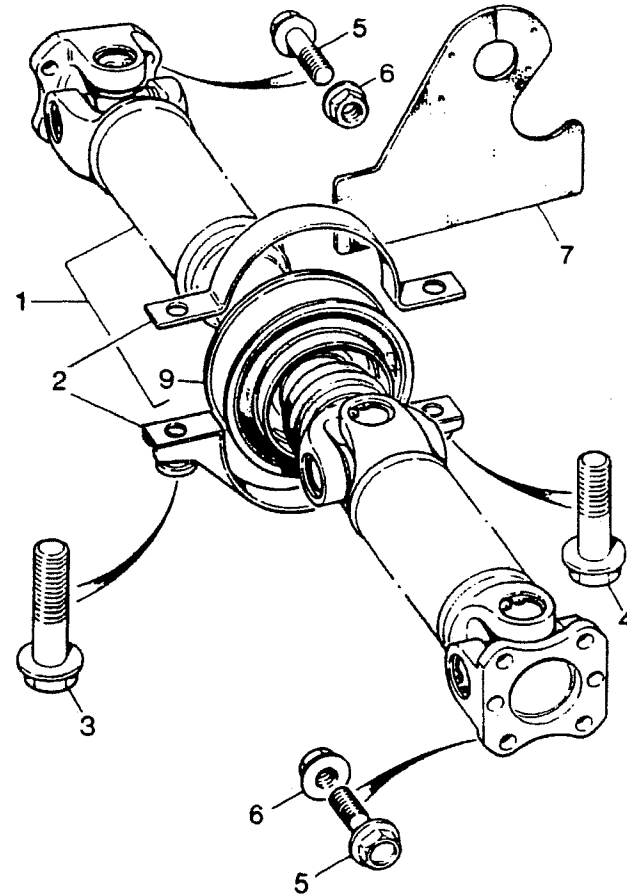

prodrive

PROPSHAFT & FITTINGS

Copyright Prodrive 1999