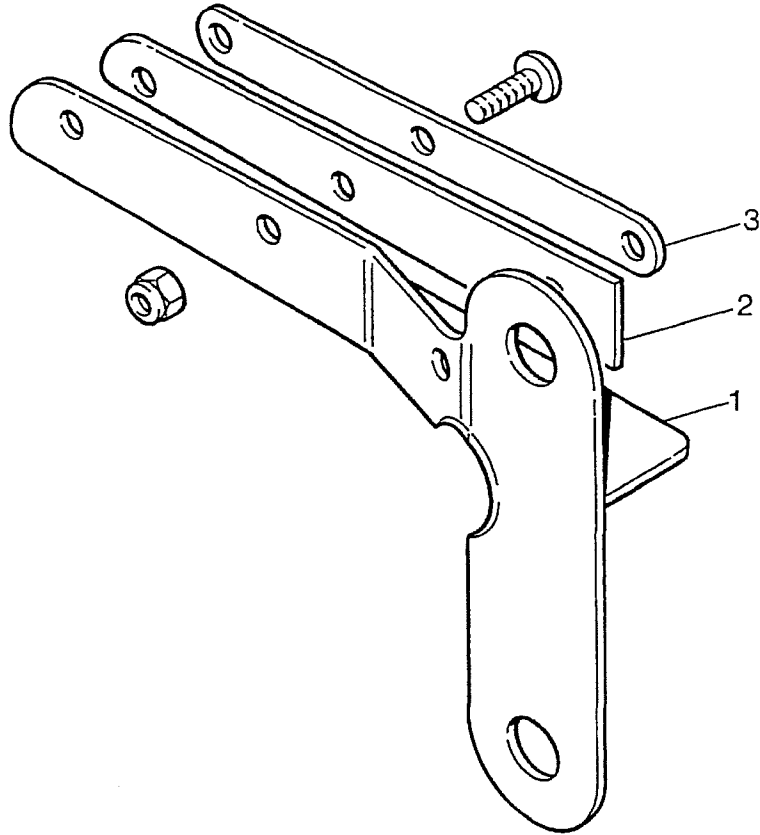

prodrive

WHEEL SCRAPER