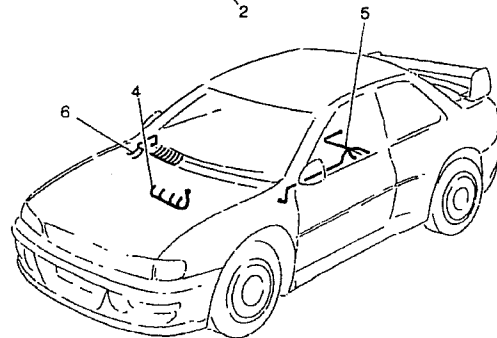

prodrive

VENTILATION

Copyright Prodrive 1999

prodrive

HARNESSES

Copyright Prodrive 1999

Parts List for Section CS-ELECTRICAL-98

Part No	Description	Comments	Qty
CS-ELECTRIC-HARNESS	ELECTRICAL HARNESSES		1
#S5Q964-6	1 LOOM, MAIN CHASSIS (98 SPEC)	Item 1	1
#S5Q966-6	1 LOOM, LH FR CHASSIS (98 SPEC)	Item 2	1
#S5Q965-4	1 LOOM, RH FR CHASSIS (98 SPEC)	Item 3	1
#S5Q981-1	1 LOOM, FOOTPLATE 98	Item 4	1
#S5Q967-2	1 LOOM, ECU TRANS (98 SPEC)	Item 5	1
#S5Q972-5	1 LOOM, DASHBOARD FACIA (1998)	Item 6	1
#S5Q934-2	1 LOOM, THERMOCOUPLE 97 WRC	Item 7	1
#S5Q947-4	1 LOOM, CATALYTIC THEMOCOUPLE	Item 8	1
#S3Q967	1 LOOM, ENG THERMOCOUPLE	Item 9	1
CS-#S6Q1001-1	1 LEAD, TURBO SPEED SIGNAL	Item 10	1
S5/Q5/001	1 LINK WIRE, C-VIEW TO CORALBA	Item 11	1
#S5Q999-1	1 CABLE, BATTERY/MASTER SW	Item 12	1
#S5Q922-2	1 CABLE, STARTER TO ALTERNATOR	Item 13	1
#S5Q1001-2	1 CABLE, ANDERSON PLUG/MASTER SW	Item 14	1
#S5Q1000-2	1 CABLE, MASTER SW/STARTER	Item 15	1
#S5Q925	1 CABLE, BATTERY NEG/CHASSIS END	Item 16	1
S3/QQ3/029	1 CABLE, EARTH ENGINE/BODY	Item 17	1
#S5Q903	1 X8 LOOM, GEARBOX	Not Illustrated	1