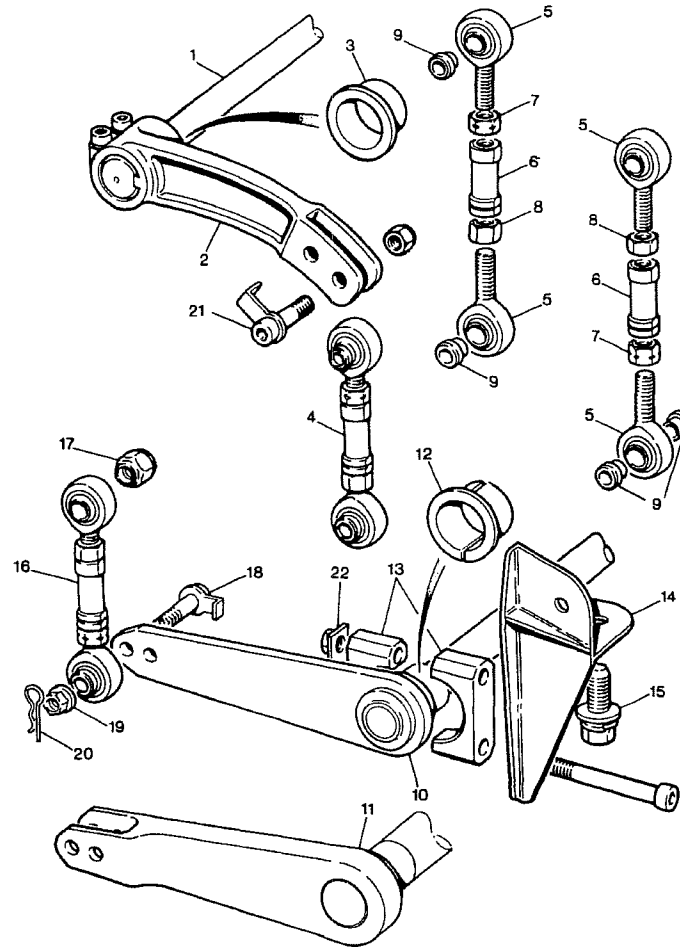

prodrive

ANTI ROLL BARS FRONT & REAR

Copyright Prodrive 1999