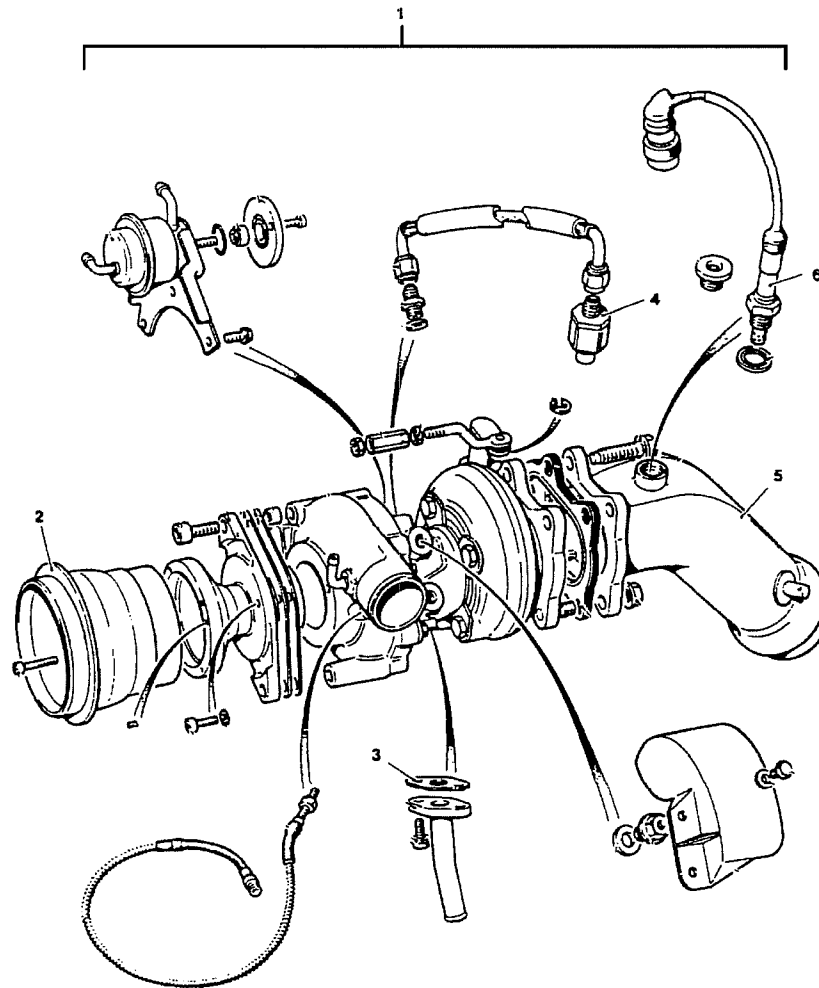

prodrive

TURBO ASSY

Copyright Prodrive 1999