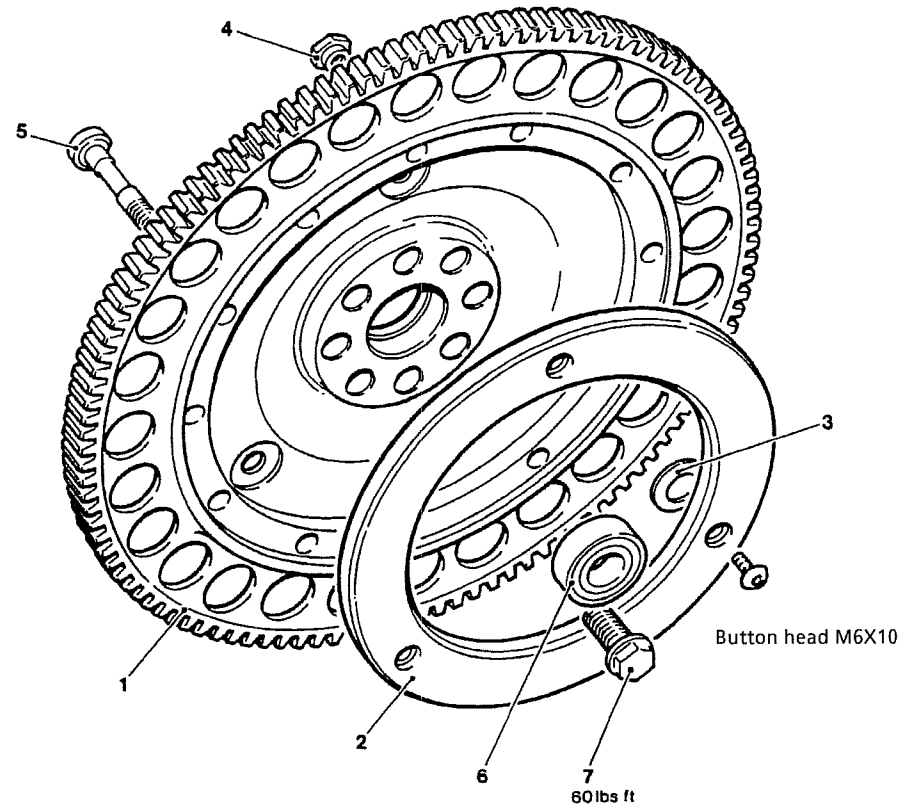

prodrive

FLYWHEEL ASSY

Copyright Prodrive 1999