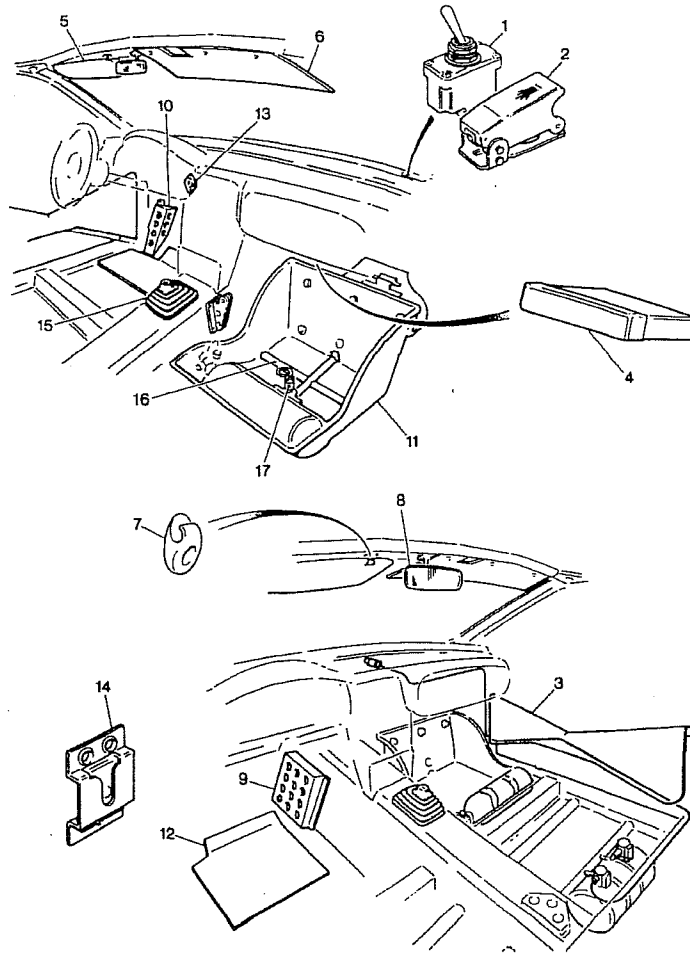

prodrive

FITTINGS & TRIMS - INTERIOR

Copyright Prodrive 1999