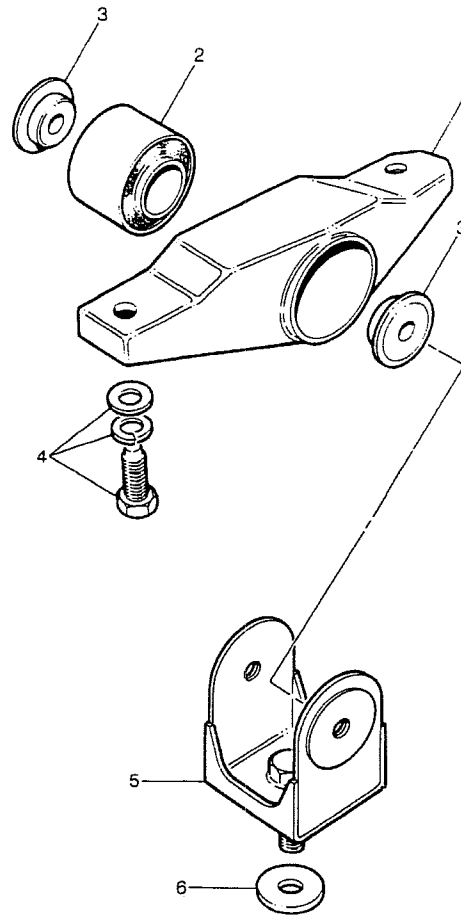

prodrive

ENGINE MOUNTS

Copyright Prodrive 1999