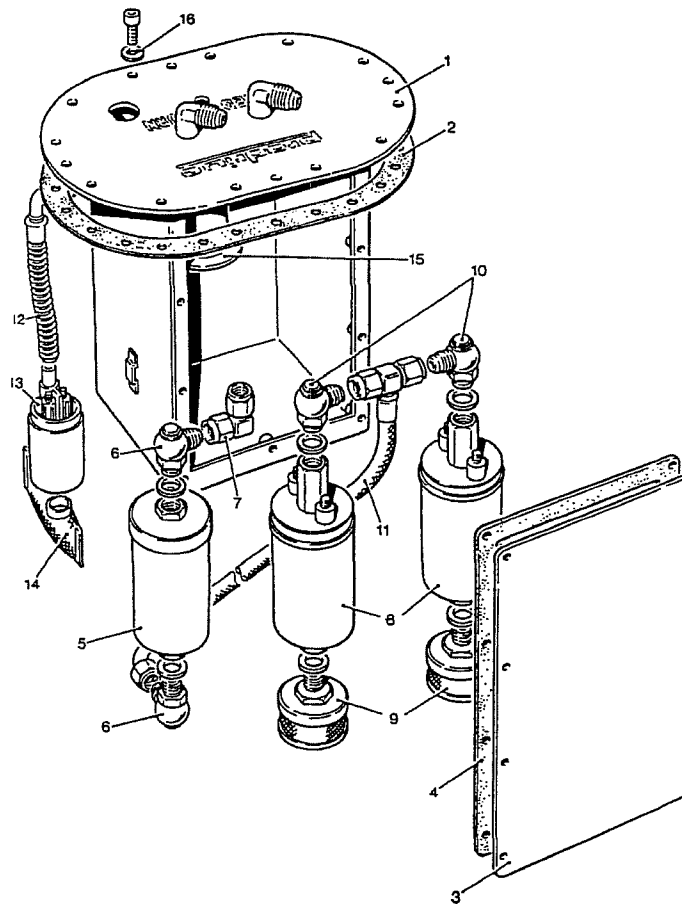

prodrive

FUEL TANK ASSY

Copyright Prodrive 1999

prodrive

FUEL COLLECTOR BOX ASSY

Copyright Prodrive 1999

Parts List for Section CS-FUEL-98

Part No	Description	Comments	Qty
CS-FUEL-COLLEC-WRC98	FUEL COLLECTOR ASSY, WRC 98MY		1
#S3Q956	1 COLLECTOR BOX, FUEL & LOOM MOD	Complete Assembly	1
S3/TT2/006	1 COLLECTOR BOX, FUEL ASSY	Item 1	1
SI/TT5/2047	1 GASKET, FUEL TANK TOP PLATE	Item 2	1
SI/TT2/0022	1 XX CLOSING PLATE	Item 3	1
SI/TT2/0023	1 GASKET, COLLECTOR BOX CLOSING	Item 4	1
S3/TT3/015	1 FILTER, 25 MICRON (INC BODY)	Item 5	1
SI/TT3/0034	1 BANJO, -6 ALLOY MALE	Item 6	2
S3/TT3/013	1 UNION, -6 90 DEG SWIVEL FEMALE	Item 7	1
SI/TT5/2013	1 PUMP, FUEL	Item 8	2
S3/TT3/009	1 FILTER, 60 MICRON	Item 9	2
S3/TT3/011	1 BANJO UNION, -6 MALE SWIVEL	Item 10	2
S3/TT3/010	1 HOSE, FUEL PUMP TO FITER	Item 11	1
PO245-1065-194-01	1 HOSE, AC PUMP TO COLLECTOR	Item 12	1
SI/TT5/2038	1 PUMP, FUEL SUBMERSIBLE	Item 13	2
SI/TT5/2039	1 FILTER, FUEL SUBMERSIBLE PUMP	Item 14	2
S3/TT5/2000	1 SW, FUEL LEVEL (RFS 2B)	Item 15	1
26501	1 WASHER, M06 RUBBER	Item 16	24