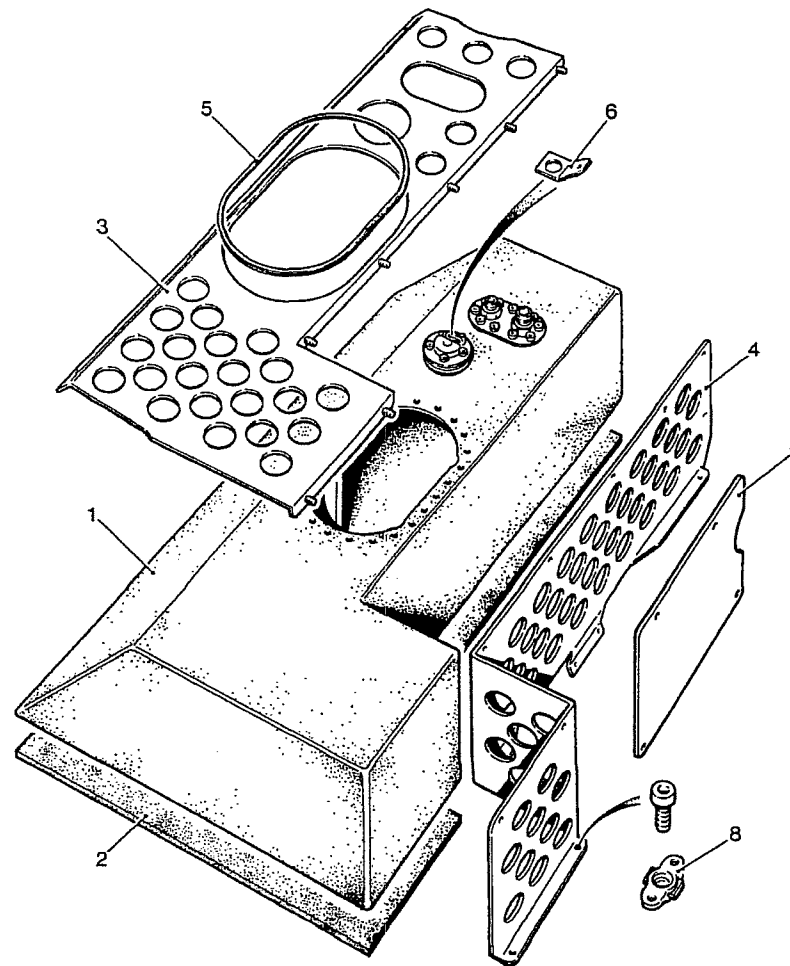

prodrive

FUEL TANK ASSY

Copyright Prodrive 1999