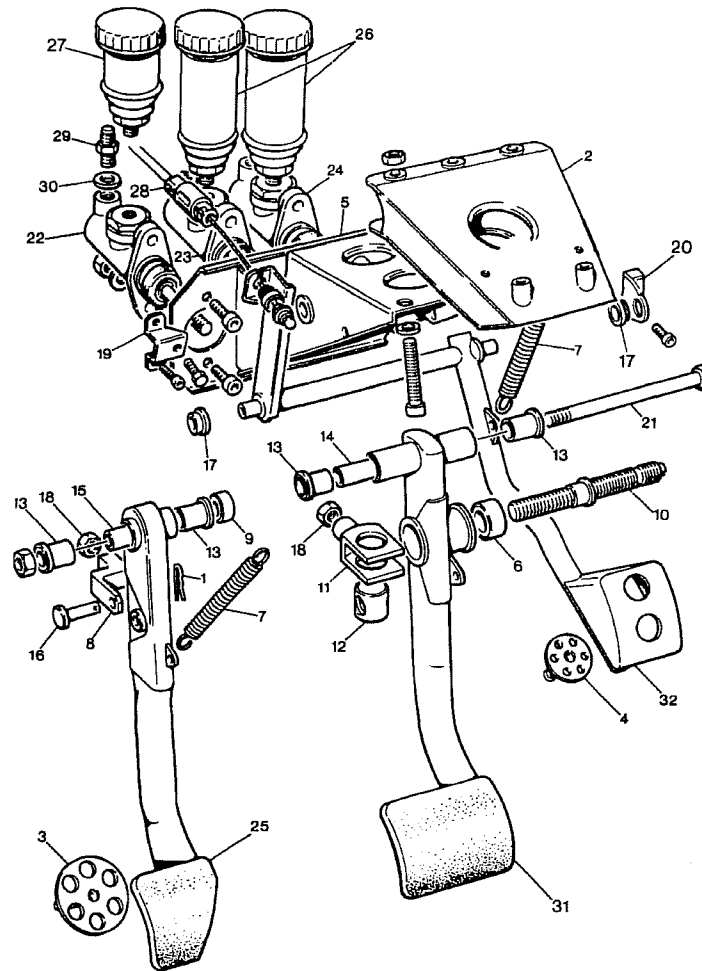

prodrive

PEDAL BOX ASSY

Copyright Prodrive 1999