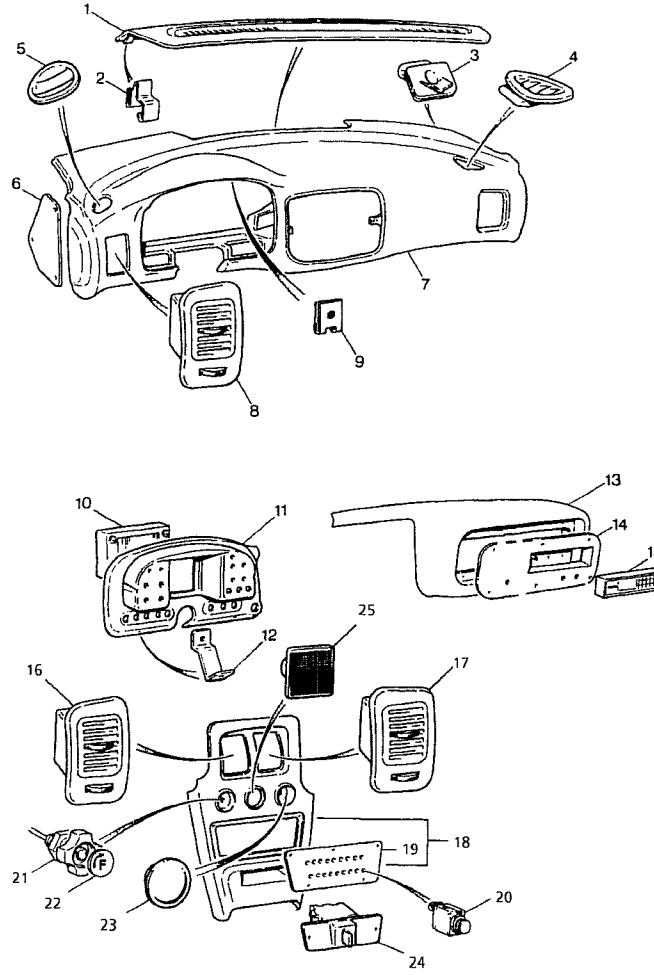

prodrive

DASHBOARD ASSY

Copyright Prodrive 1999