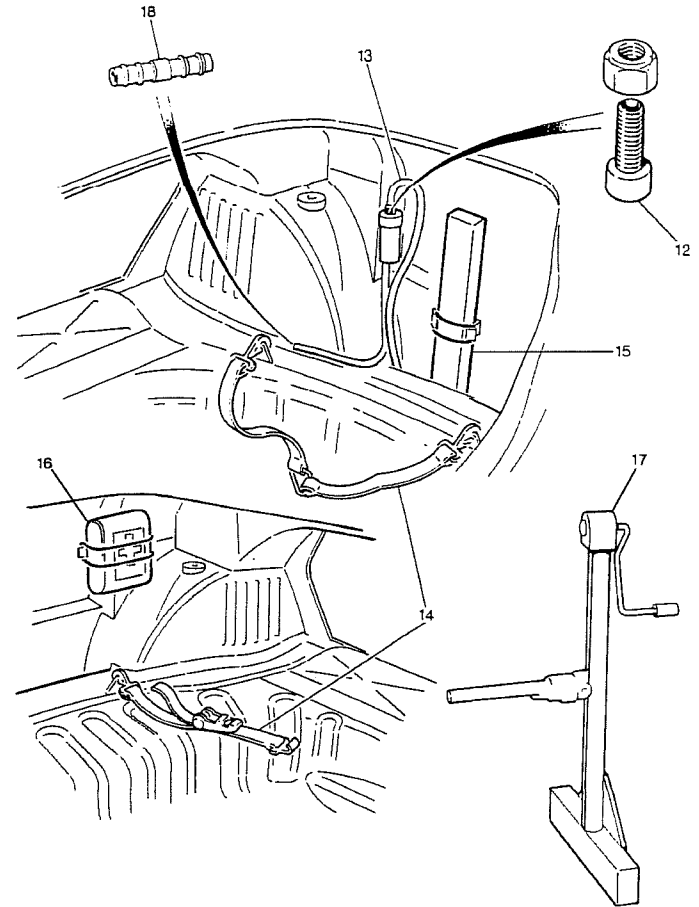

prodrive

FITTINGS & TRIMS - INTERIOR

Copyright Prodrive 1999