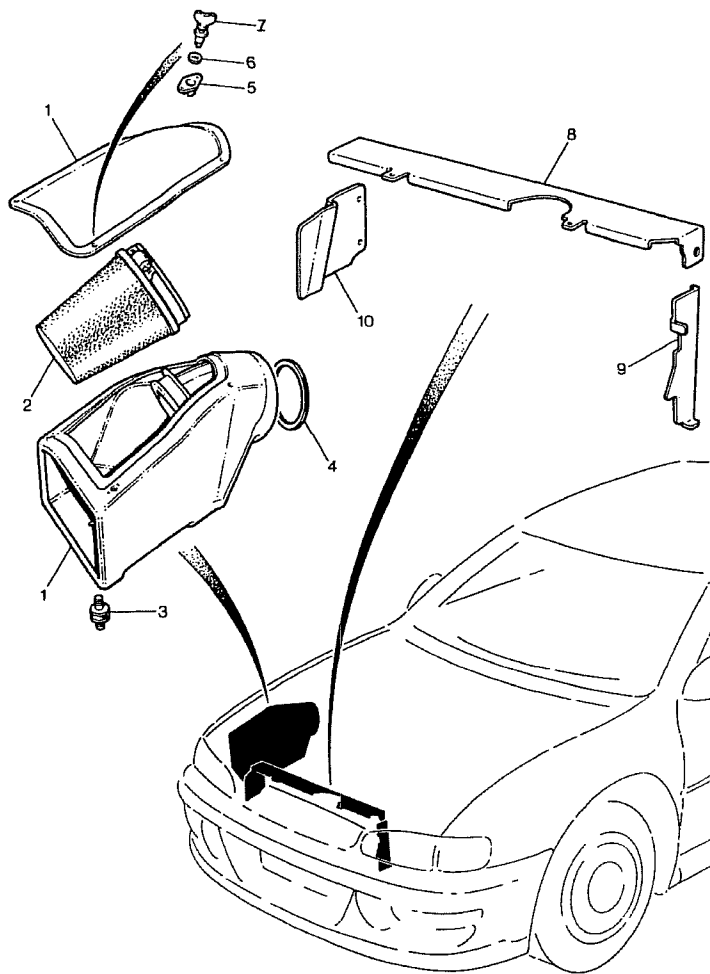

prodrive

AIRBOX ASSY

Copyright Prodrive 1999