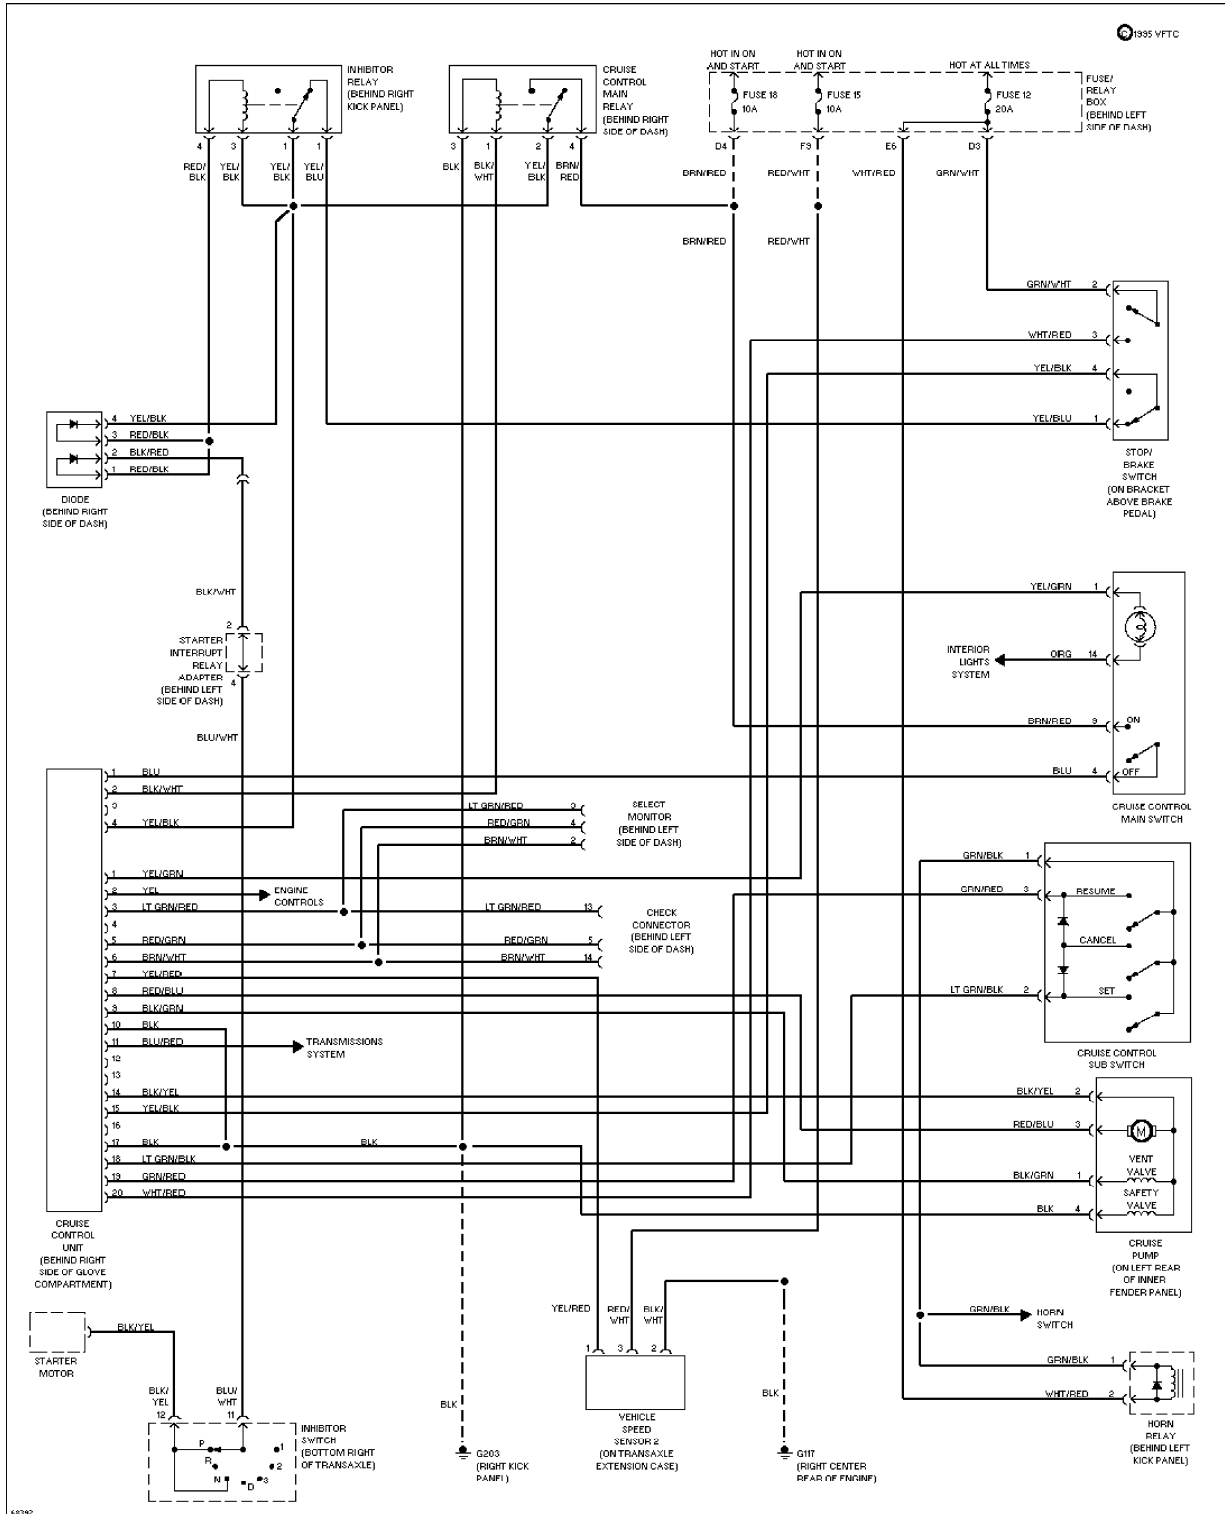

# SYSTEM WIRING DIAGRAMS

1992 Subaru SVX

1992 System Wiring Diagrams  
Subaru - SVX

## COOLING FAN

Cooling Fan Circuit

## CRUISE CONTROL

Cruise Control Circuit

**DEFOGGERS**

Defogger Circuit

## TRANSMISSION

Transmission Circuit