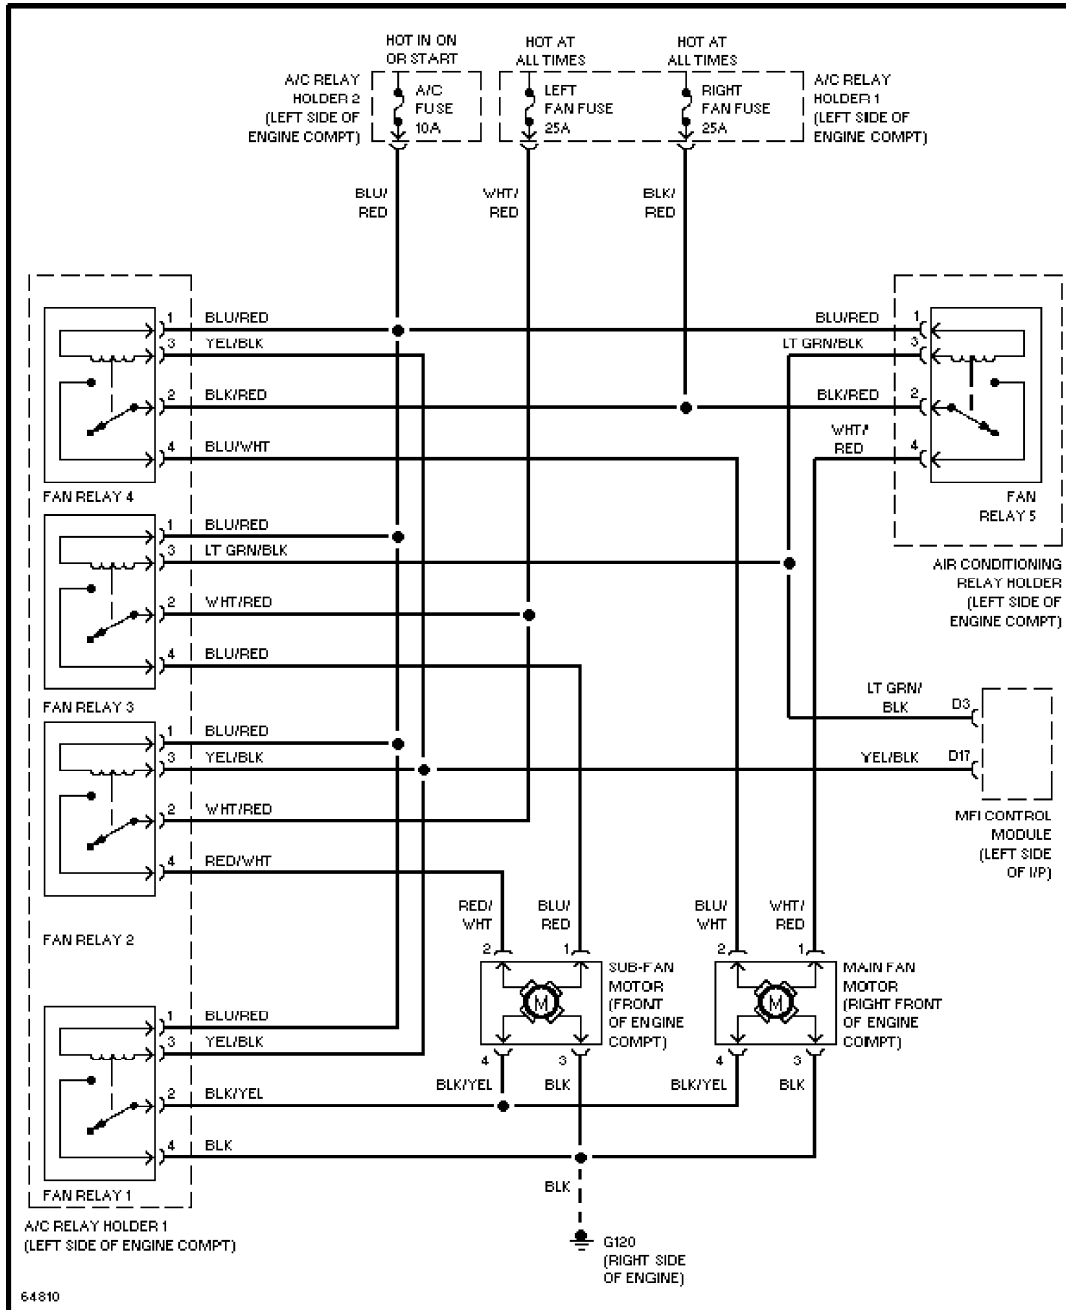

# SYSTEM WIRING DIAGRAMS

1992 Subaru SVX

1992 System Wiring Diagrams  
Subaru - SVX

## COOLING FAN

Cooling Fan Circuit

## CRUISE CONTROL

Cruise Control Circuit

**DEFOGGERS**

Defogger Circuit

## HORN

Horn Circuit