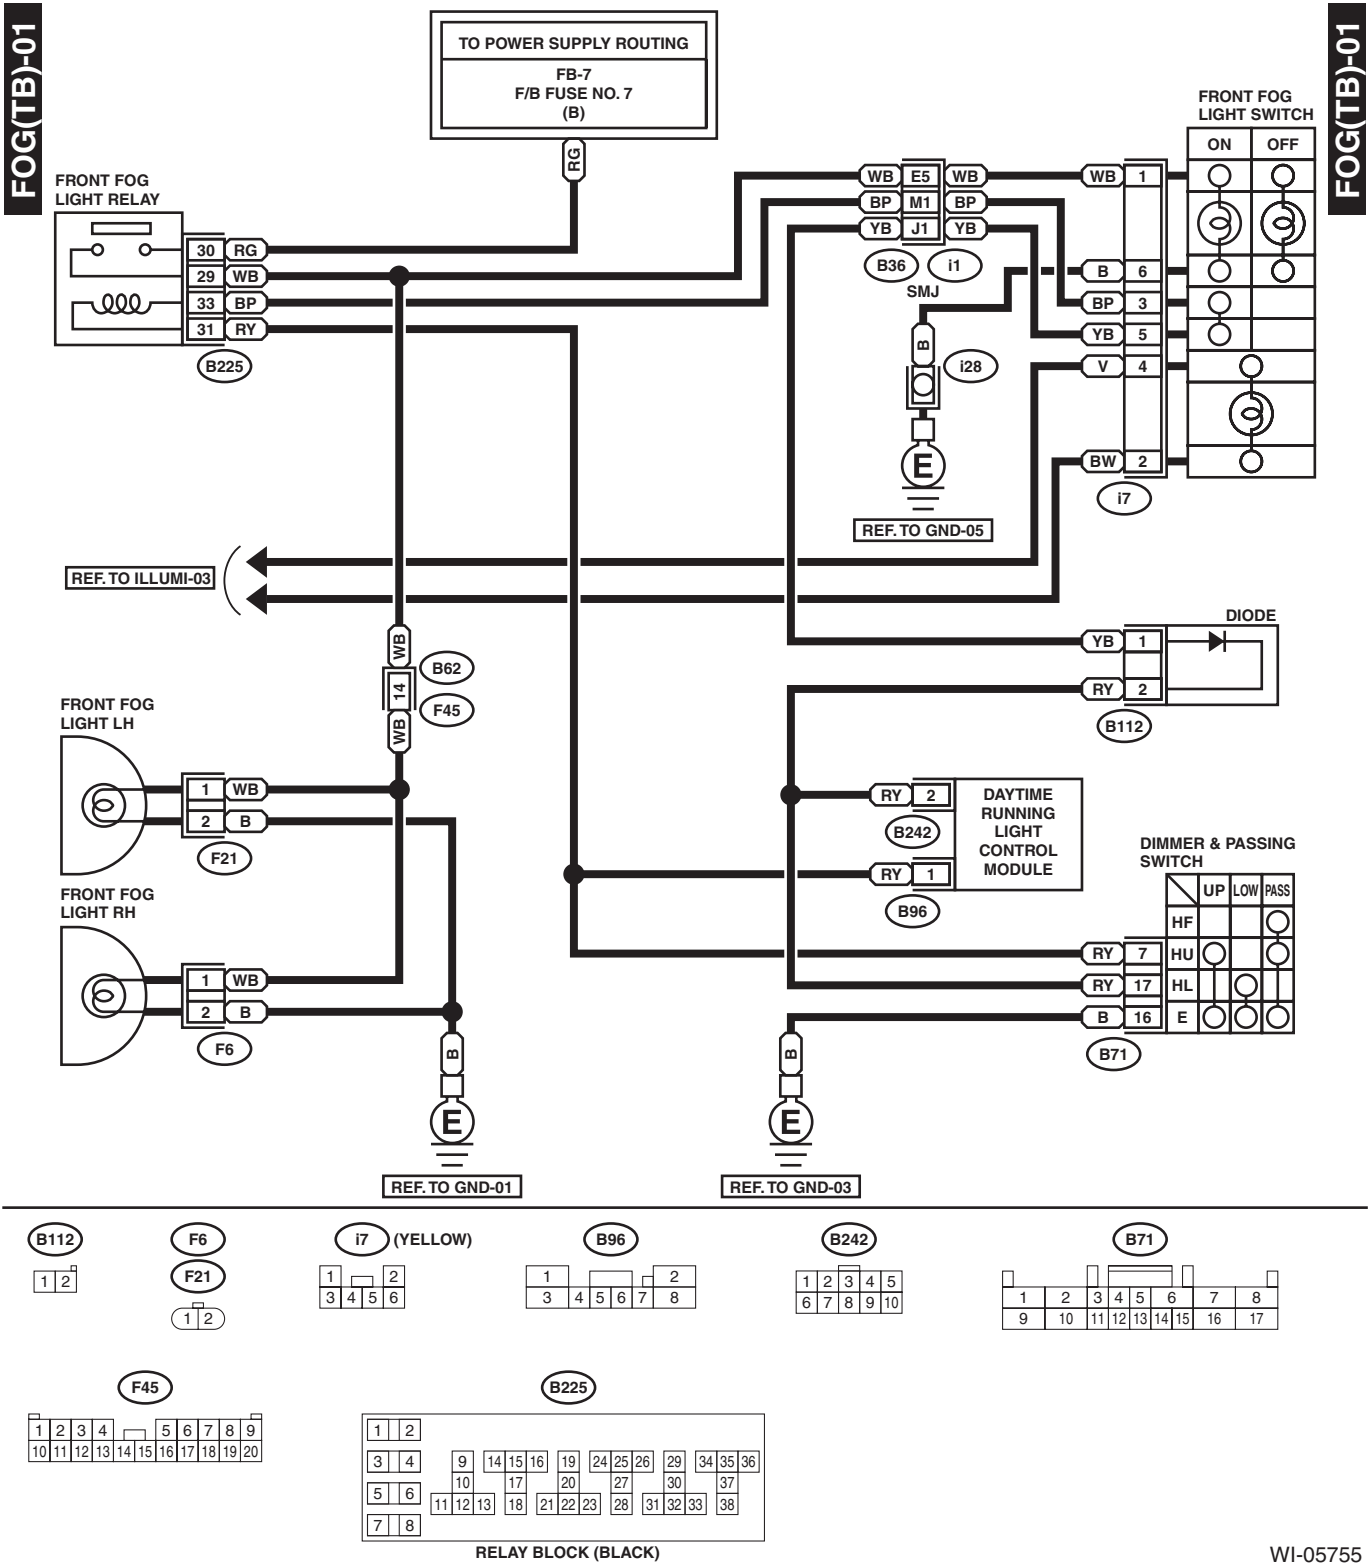

FRONT FOG LIGHT SYSTEM

WIRING SYSTEM

26. Front Fog Light System

A: SCHEMATIC

1. NON-TURBO ENGINE MODEL

WI-05754

FRONT FOG LIGHT SYSTEM

WIRING SYSTEM

2. TURBO ENGINE MODEL

WI-05755