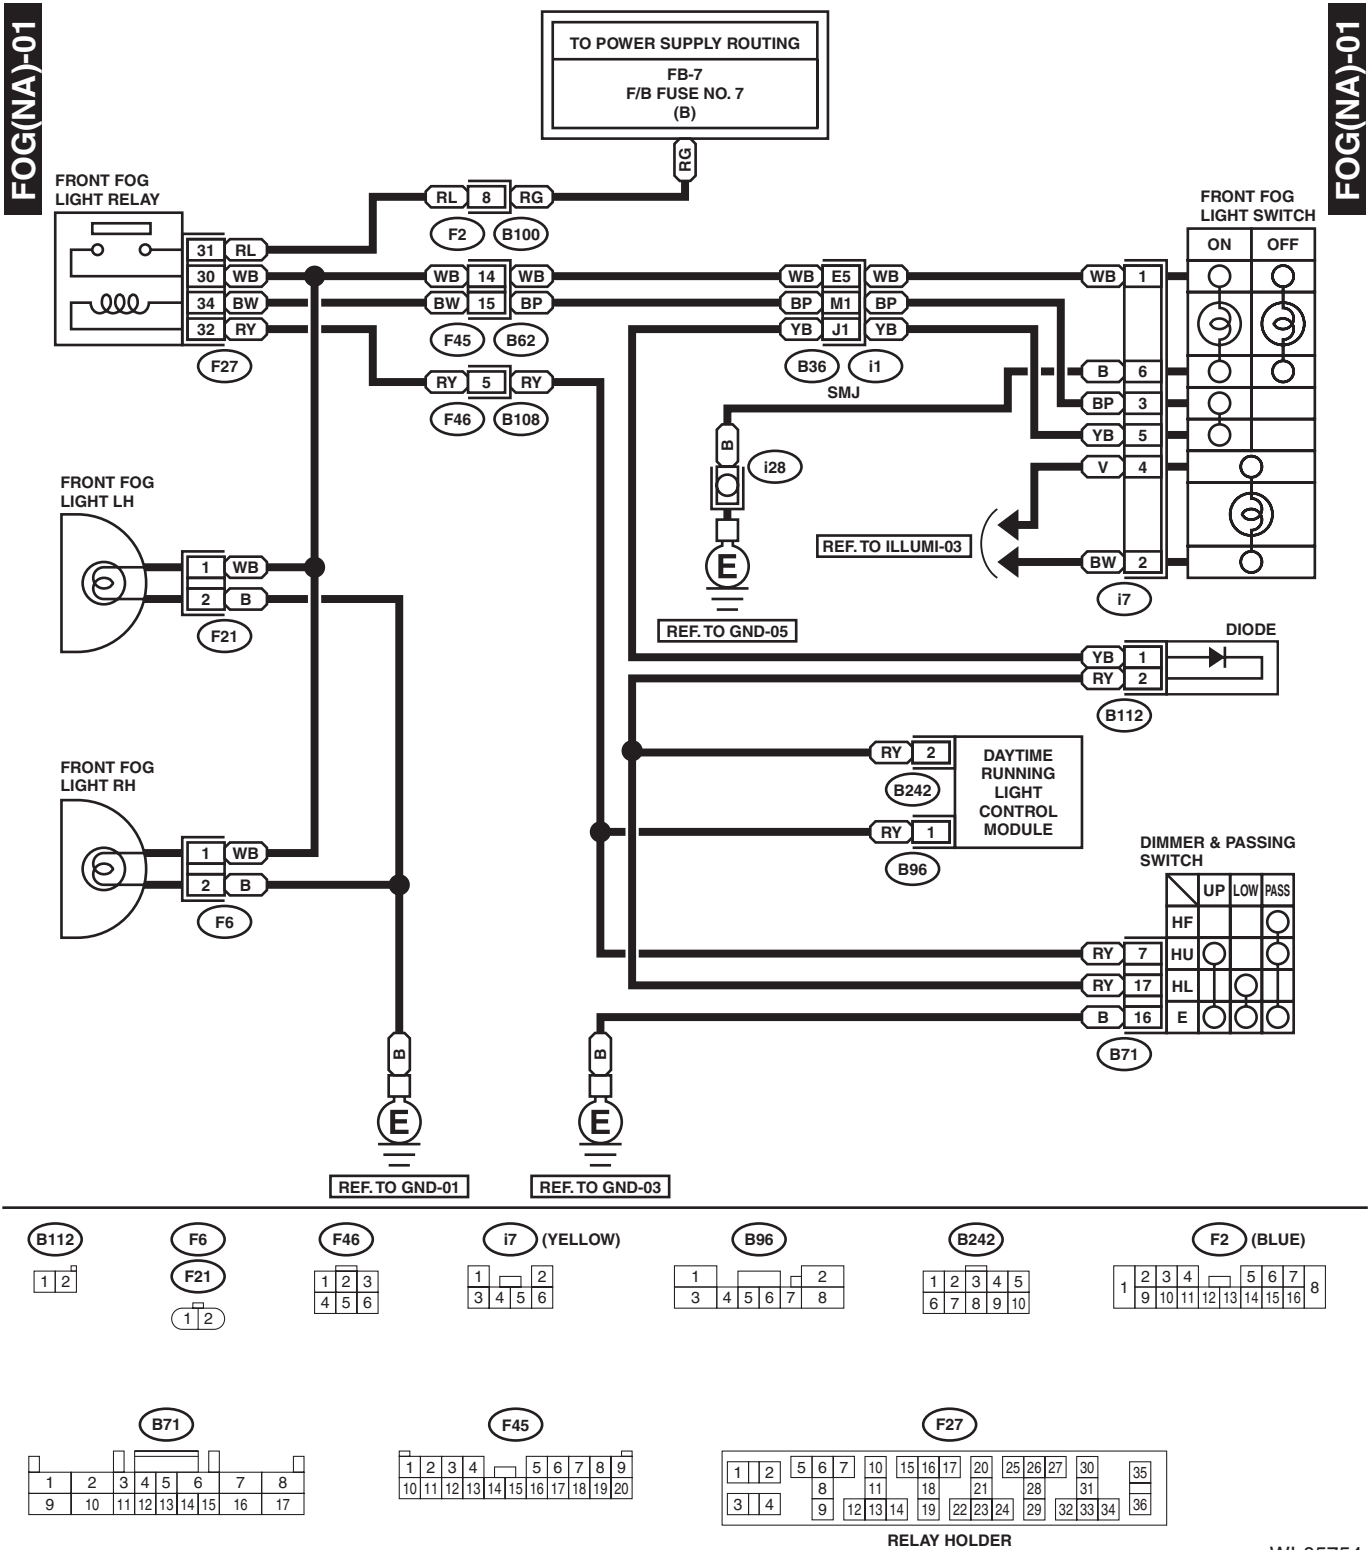

FRONT FOG LIGHT SYSTEM

WIRING SYSTEM

26. Front Fog Light System

A: SCHEMATIC

1. NON-TURBO ENGINE MODEL

WI-05754

FRONT FOG LIGHT SYSTEM

WIRING SYSTEM

2. TURBO ENGINE MODEL

WI-05755