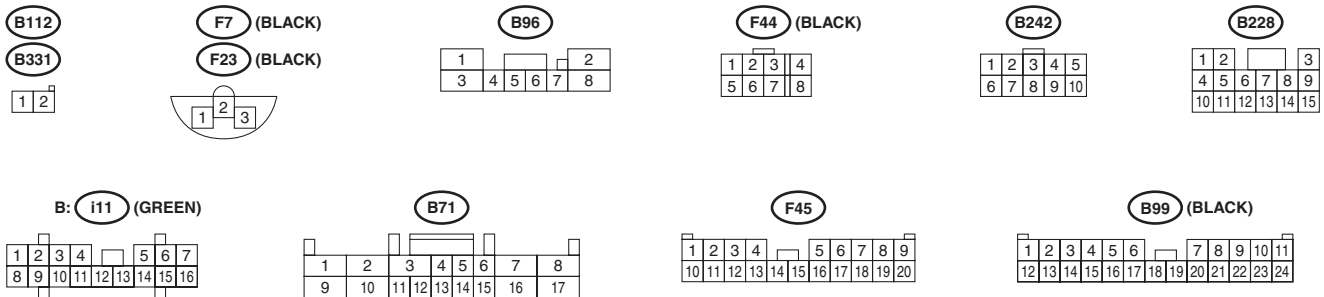

HEADLIGHT SYSTEM

WIRING SYSTEM

27. Headlight System

A: SCHEMATIC

1. 2-LIGHT MODEL

WI-05848

HEADLIGHT SYSTEM

WIRING SYSTEM

H/L(4L)-02

H/L(4L)-02

WI-05758

MEMO: