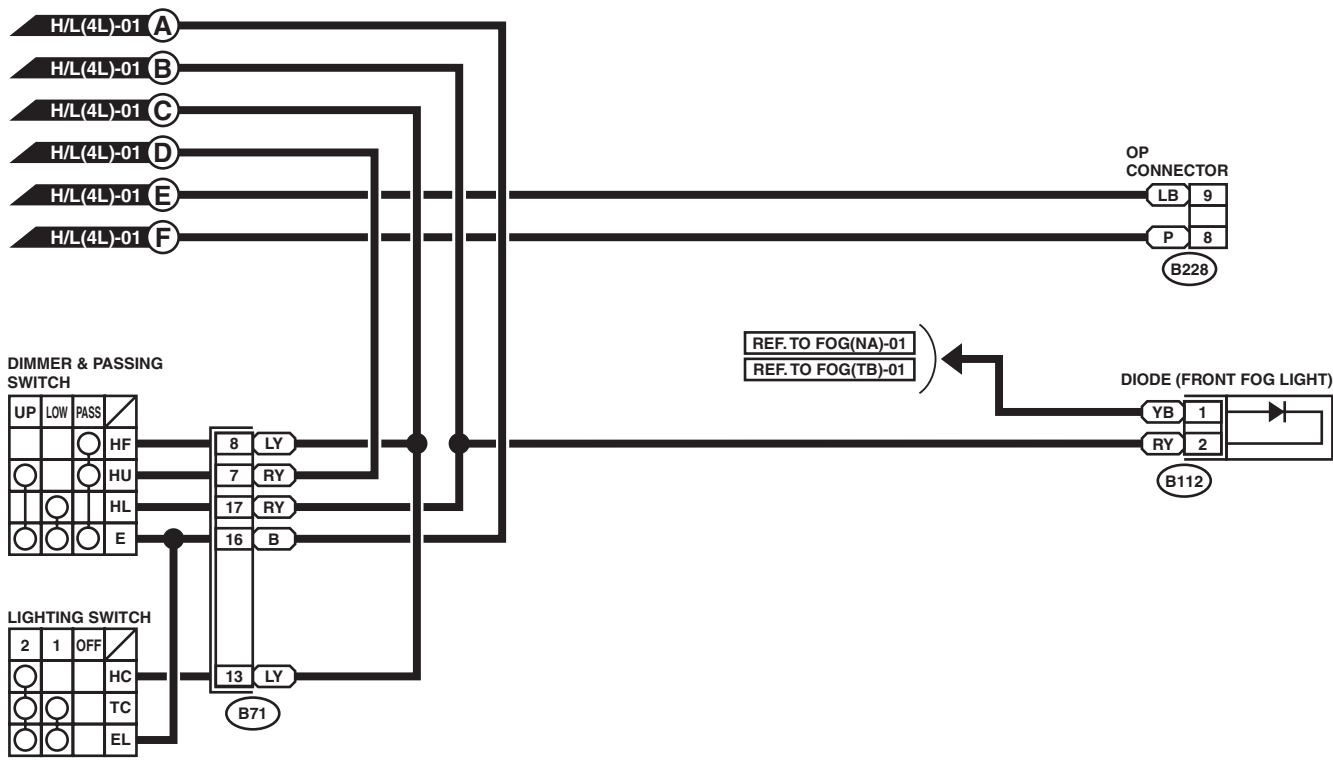

HEADLIGHT SYSTEM

WIRING SYSTEM

27. Headlight System

A: SCHEMATIC

1. 2-LIGHT MODEL

WI-05848

HEADLIGHT SYSTEM

WIRING SYSTEM

H/L(4L)-02

H/L(4L)-02

WI-05758

MEMO: