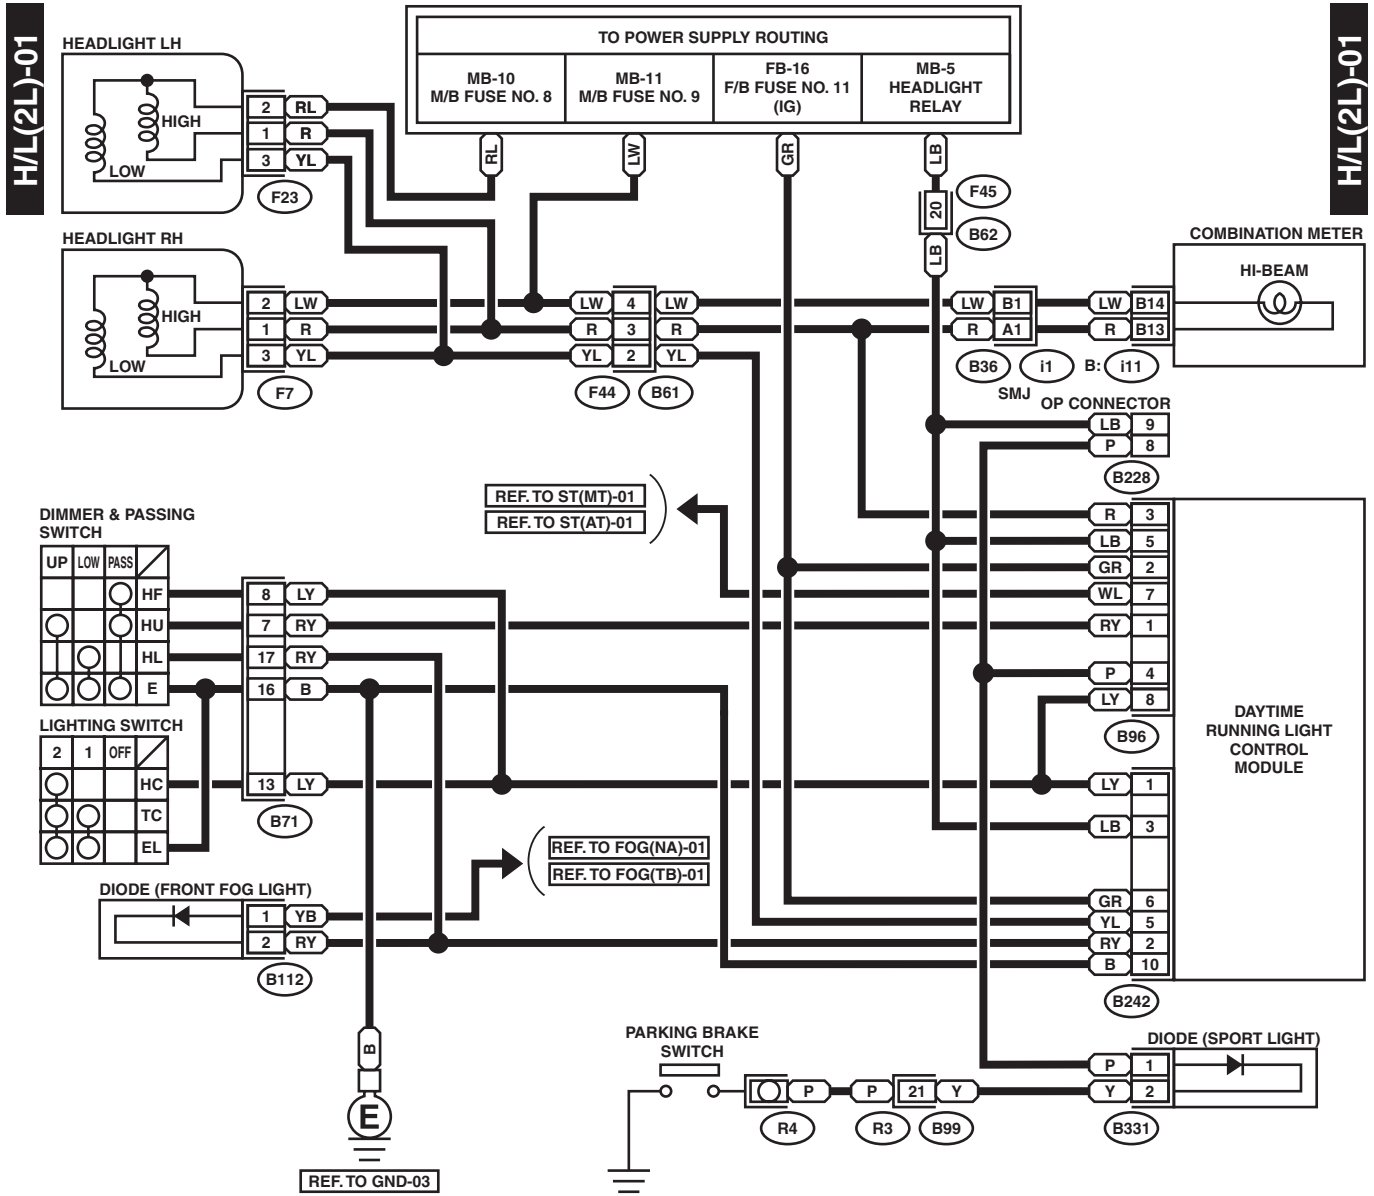

HEADLIGHT SYSTEM

WIRING SYSTEM

27. Headlight System

A: SCHEMATIC

1. 2-LIGHT MODEL

WI-05848

HEADLIGHT SYSTEM

WIRING SYSTEM

H/L(4L)-02

H/L(4L)-02

WI-05758

MEMO: