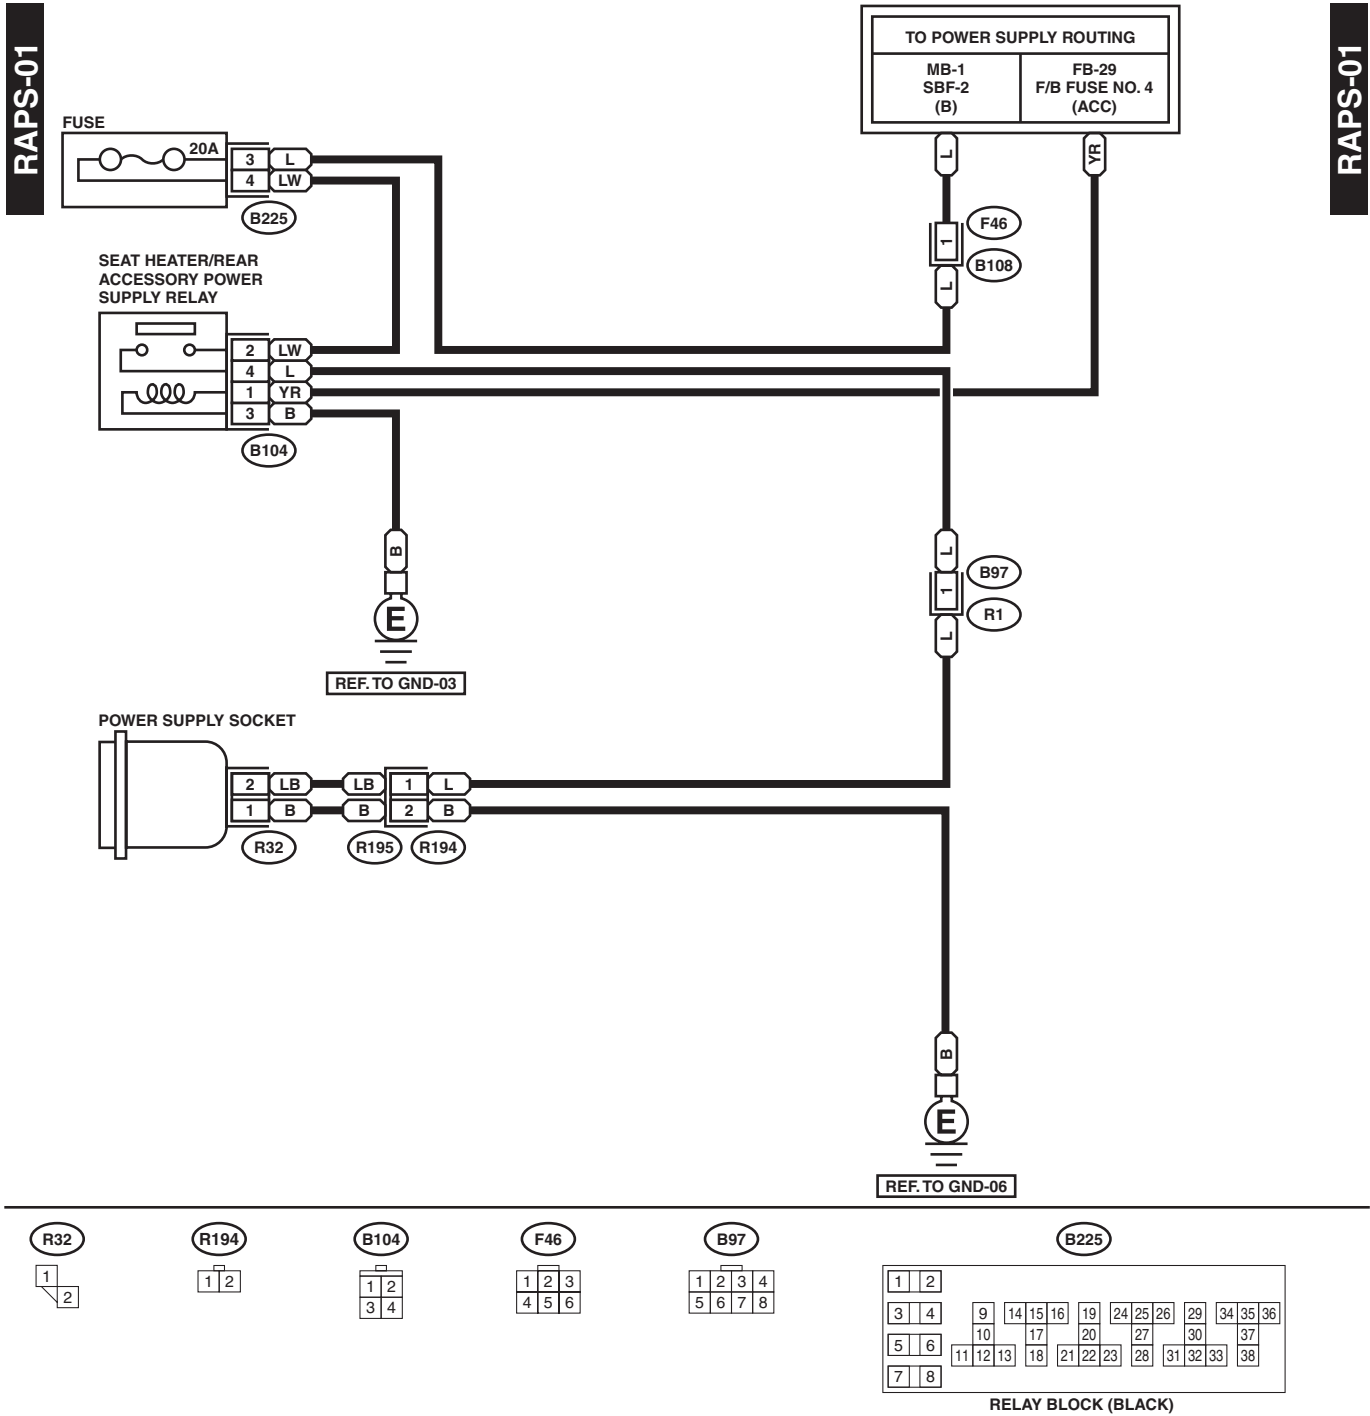

REAR ACCESSORY POWER SUPPLY SYSTEM

WIRING SYSTEM

38.Rear Accessory Power Supply System

A: SCHEMATIC

WI-05865