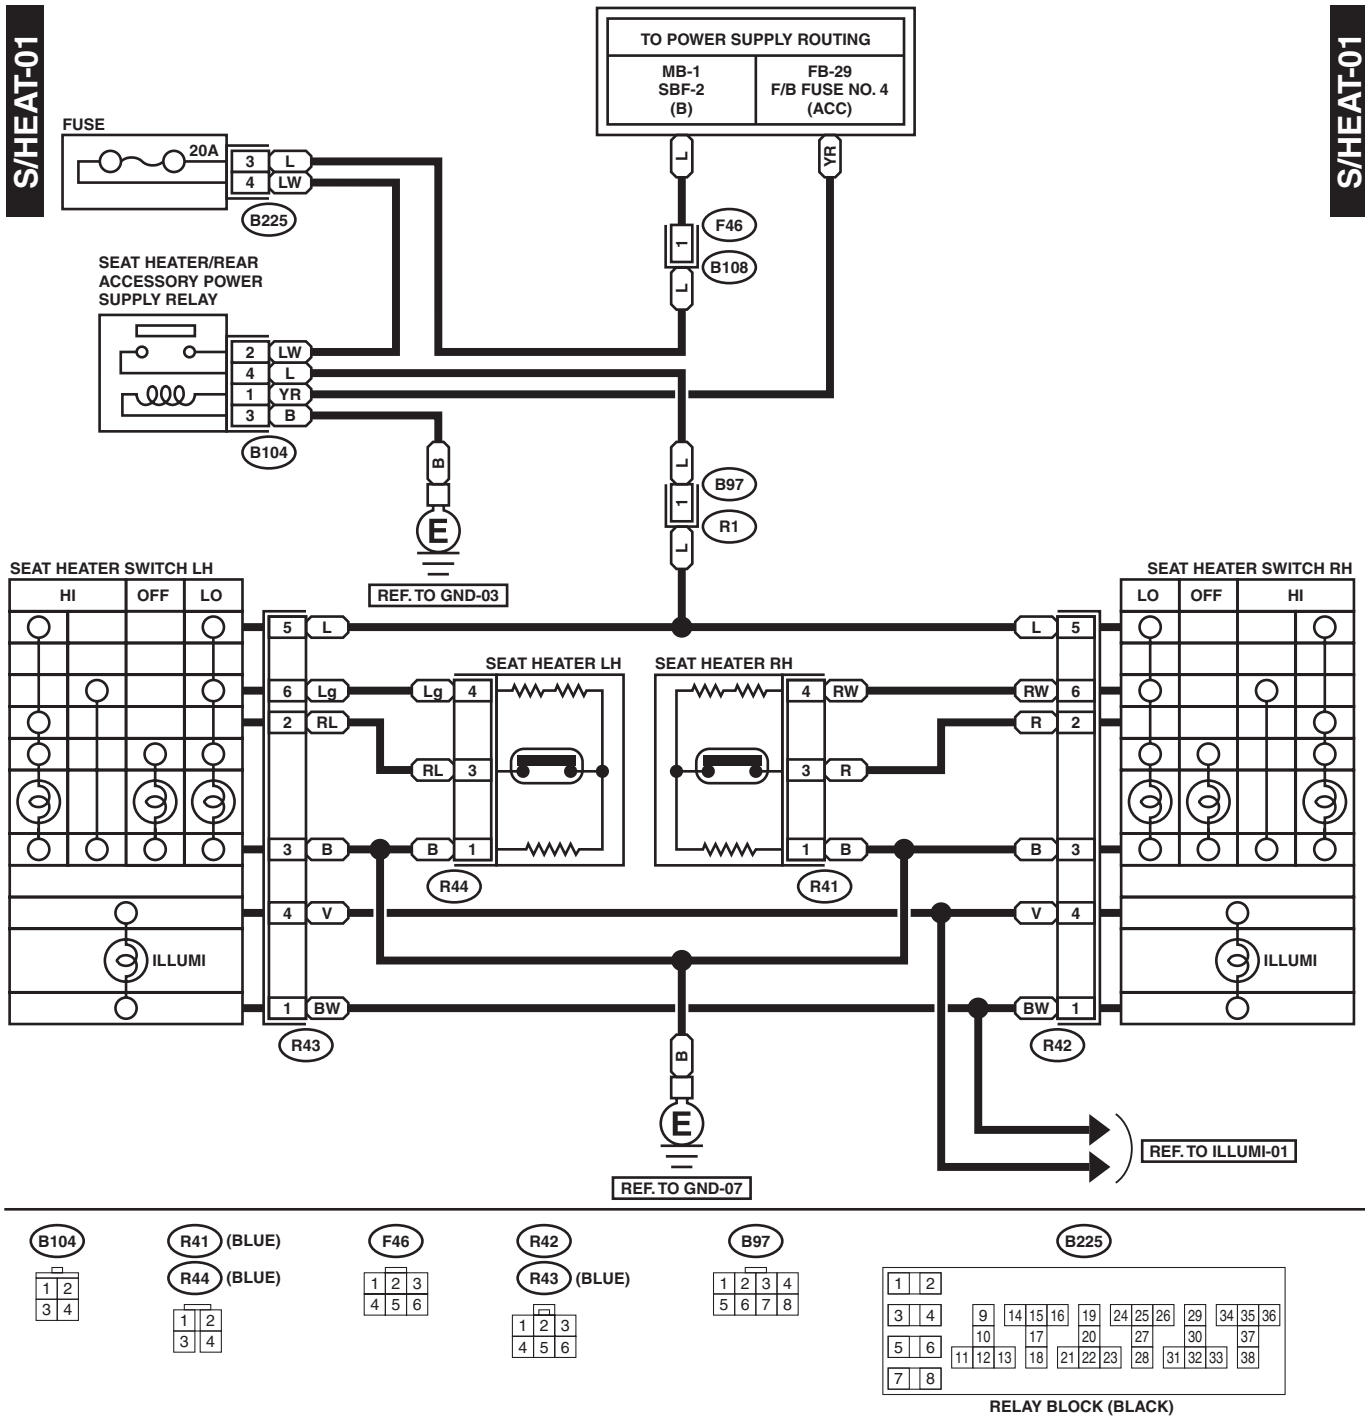

SEAT HEATER SYSTEM

WIRING SYSTEM

42. Seat Heater System

A: SCHEMATIC

WI-05773

MEMO: