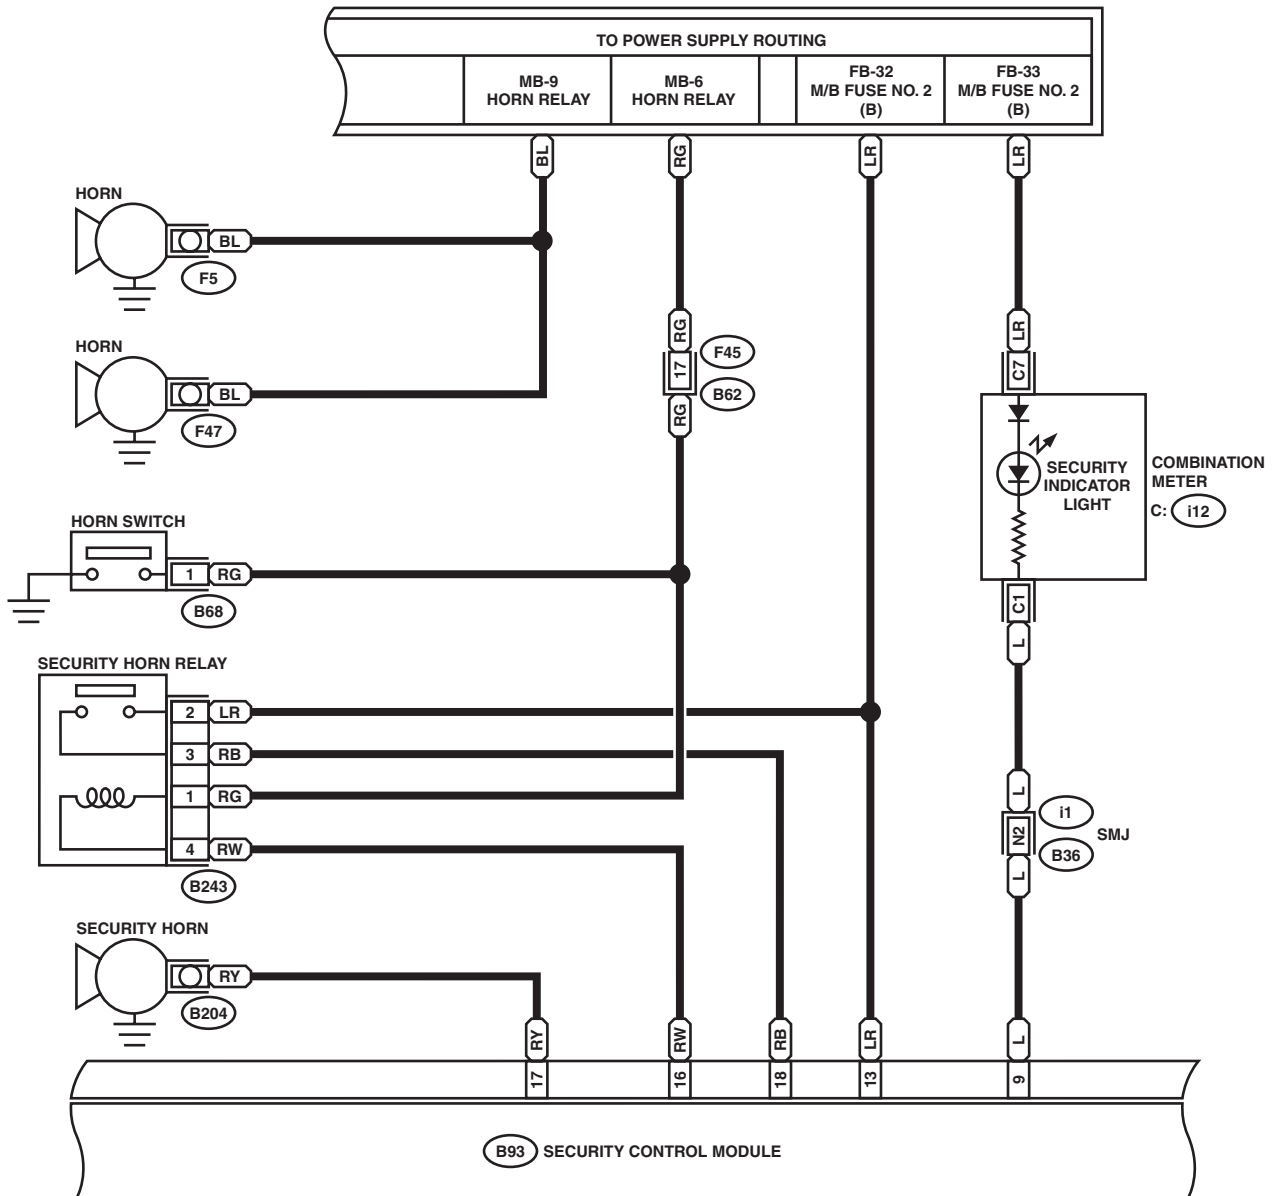

SECURITY SYSTEM

WIRING SYSTEM

43. Security System

A: SCHEMATIC

WI-06819

SECURITY SYSTEM

WIRING SYSTEM

SEC-02

SEC-02

B68

1	2
3	4

B243 (BLACK)

1	2	3
4	5	6

C: i12 (GREEN)

1	2	3	4	5	6
7	8	9	10	11	12
13	14				

B93

1	2	3	4	5	6	7	8	9	10
11	12	13	14	15	16	17	18		

F45

1	2	3	4	5	6	7	8	9
10	11	12	13	14	15	16	17	18
19	20							

i40

1	2	3	4	5	6	7	8	9	10
11	12	13	14	15	16	17	18	19	20
21	22								

WI-05775

SECURITY SYSTEM

WIRING SYSTEM