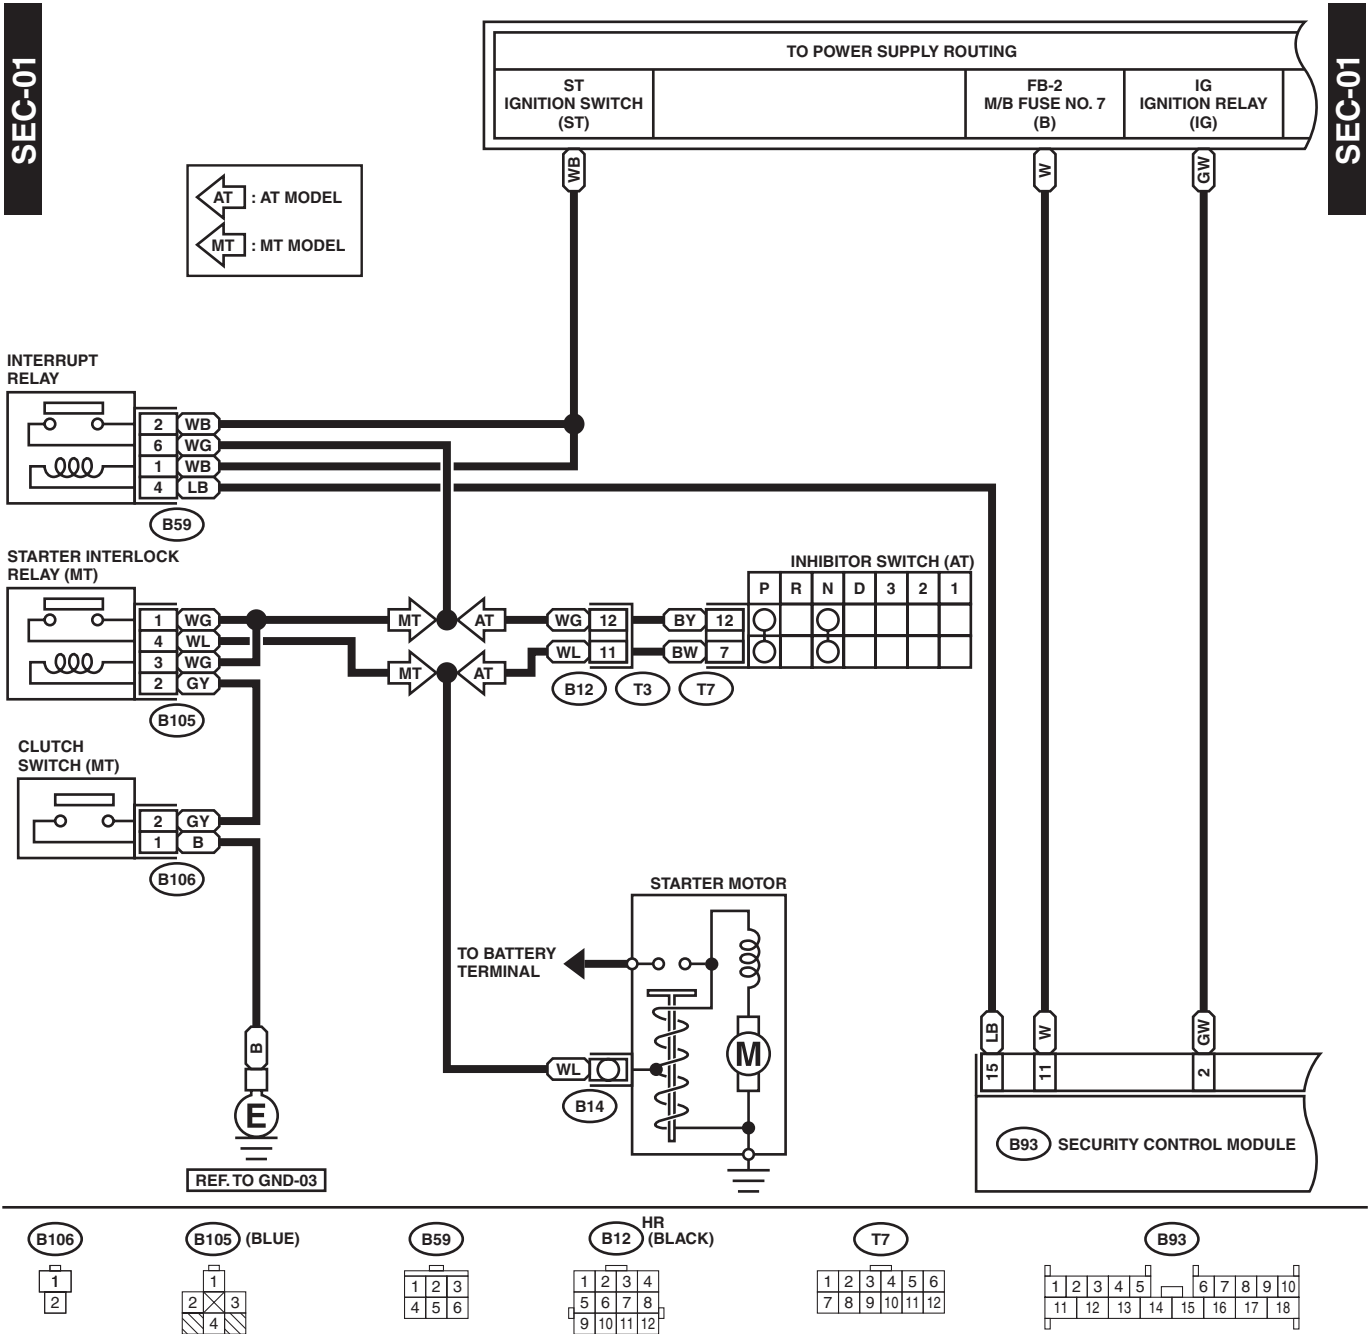

SECURITY SYSTEM

WIRING SYSTEM

43. Security System

A: SCHEMATIC

WI-06819

SECURITY SYSTEM

WIRING SYSTEM

SEC-02

SEC-02

B68

1	2
3	4

B243 (BLACK)

1	2	3
4	5	6

C: i12 (GREEN)

1	2	3	4	5	6
7	8	9	10	11	12
13	14				

B93

1	2	3	4	5	6	7	8	9	10
11	12	13	14	15	16	17	18		

F45

1	2	3	4	5	6	7	8	9
10	11	12	13	14	15	16	17	18
19	20							

i40

1	2	3	4	5	6	7	8	9	10
11	12	13	14	15	16	17	18	19	20
21	22								

WI-05775

SECURITY SYSTEM

WIRING SYSTEM