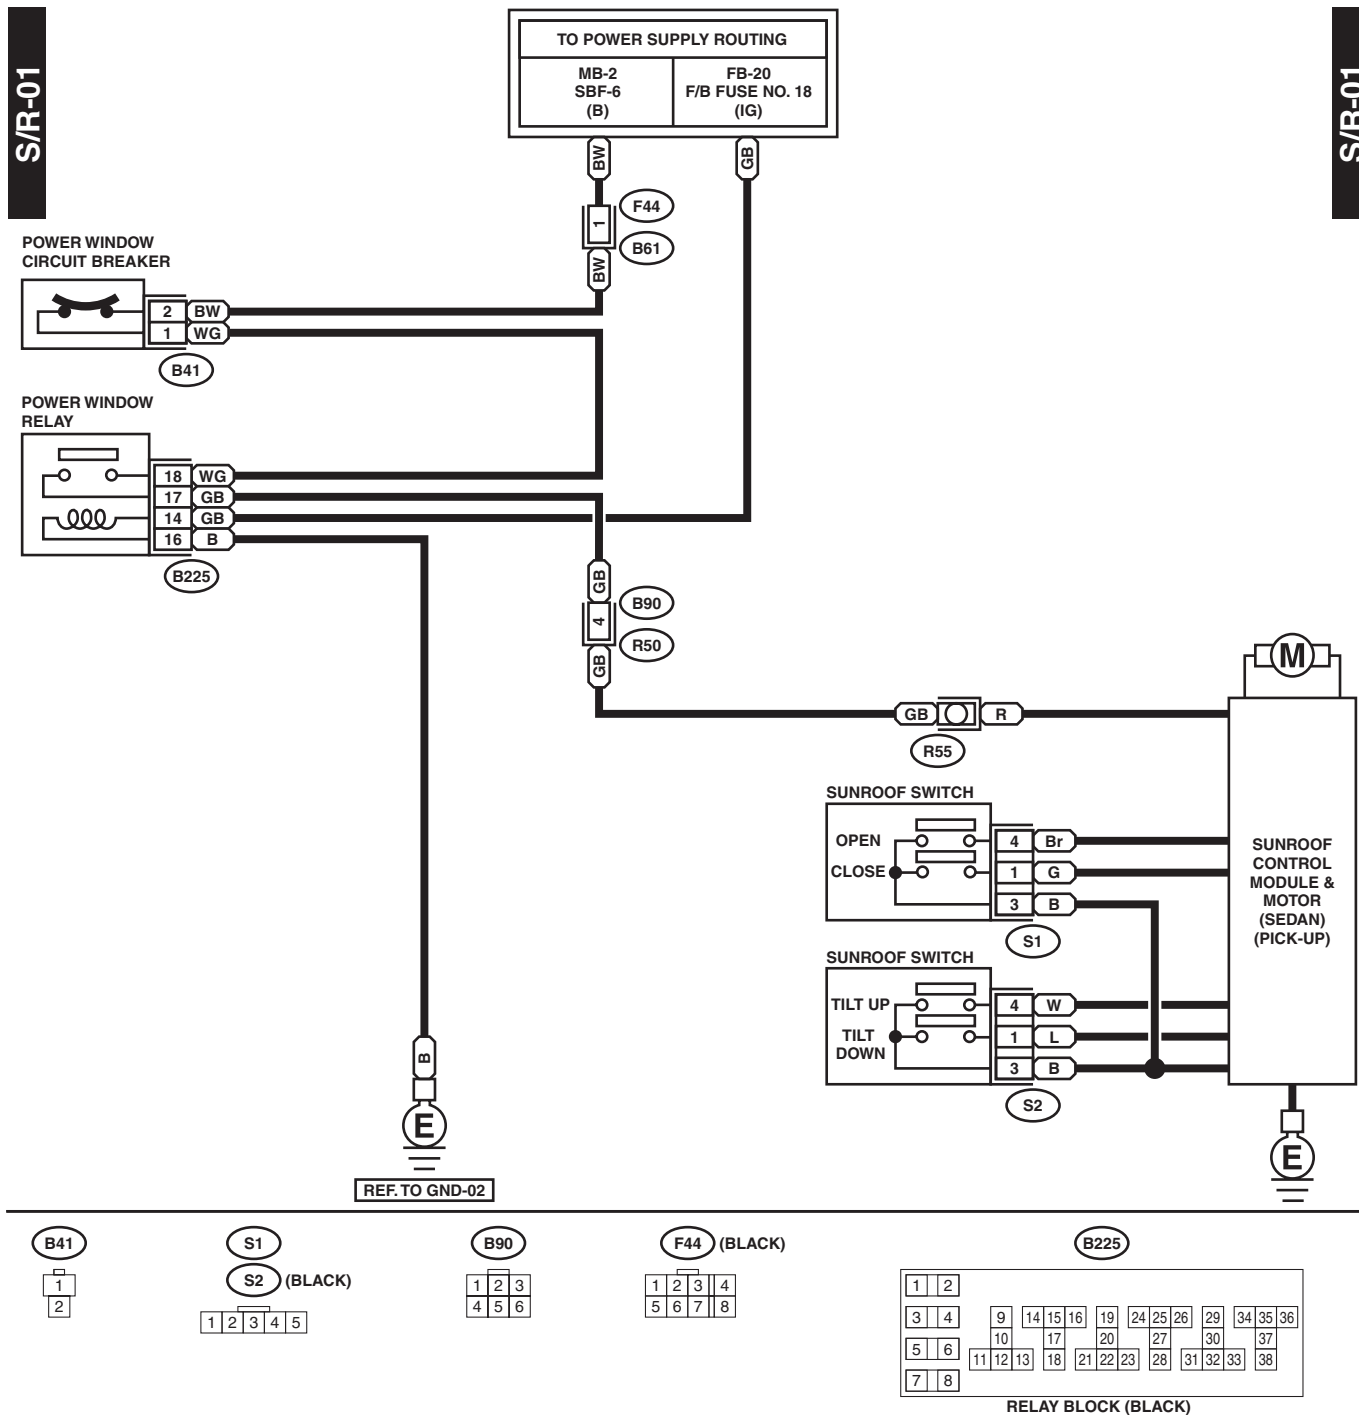

# SUNROOF SYSTEM

WIRING SYSTEM

## 45.Sunroof System

### A: SCHEMATIC

WI-05780