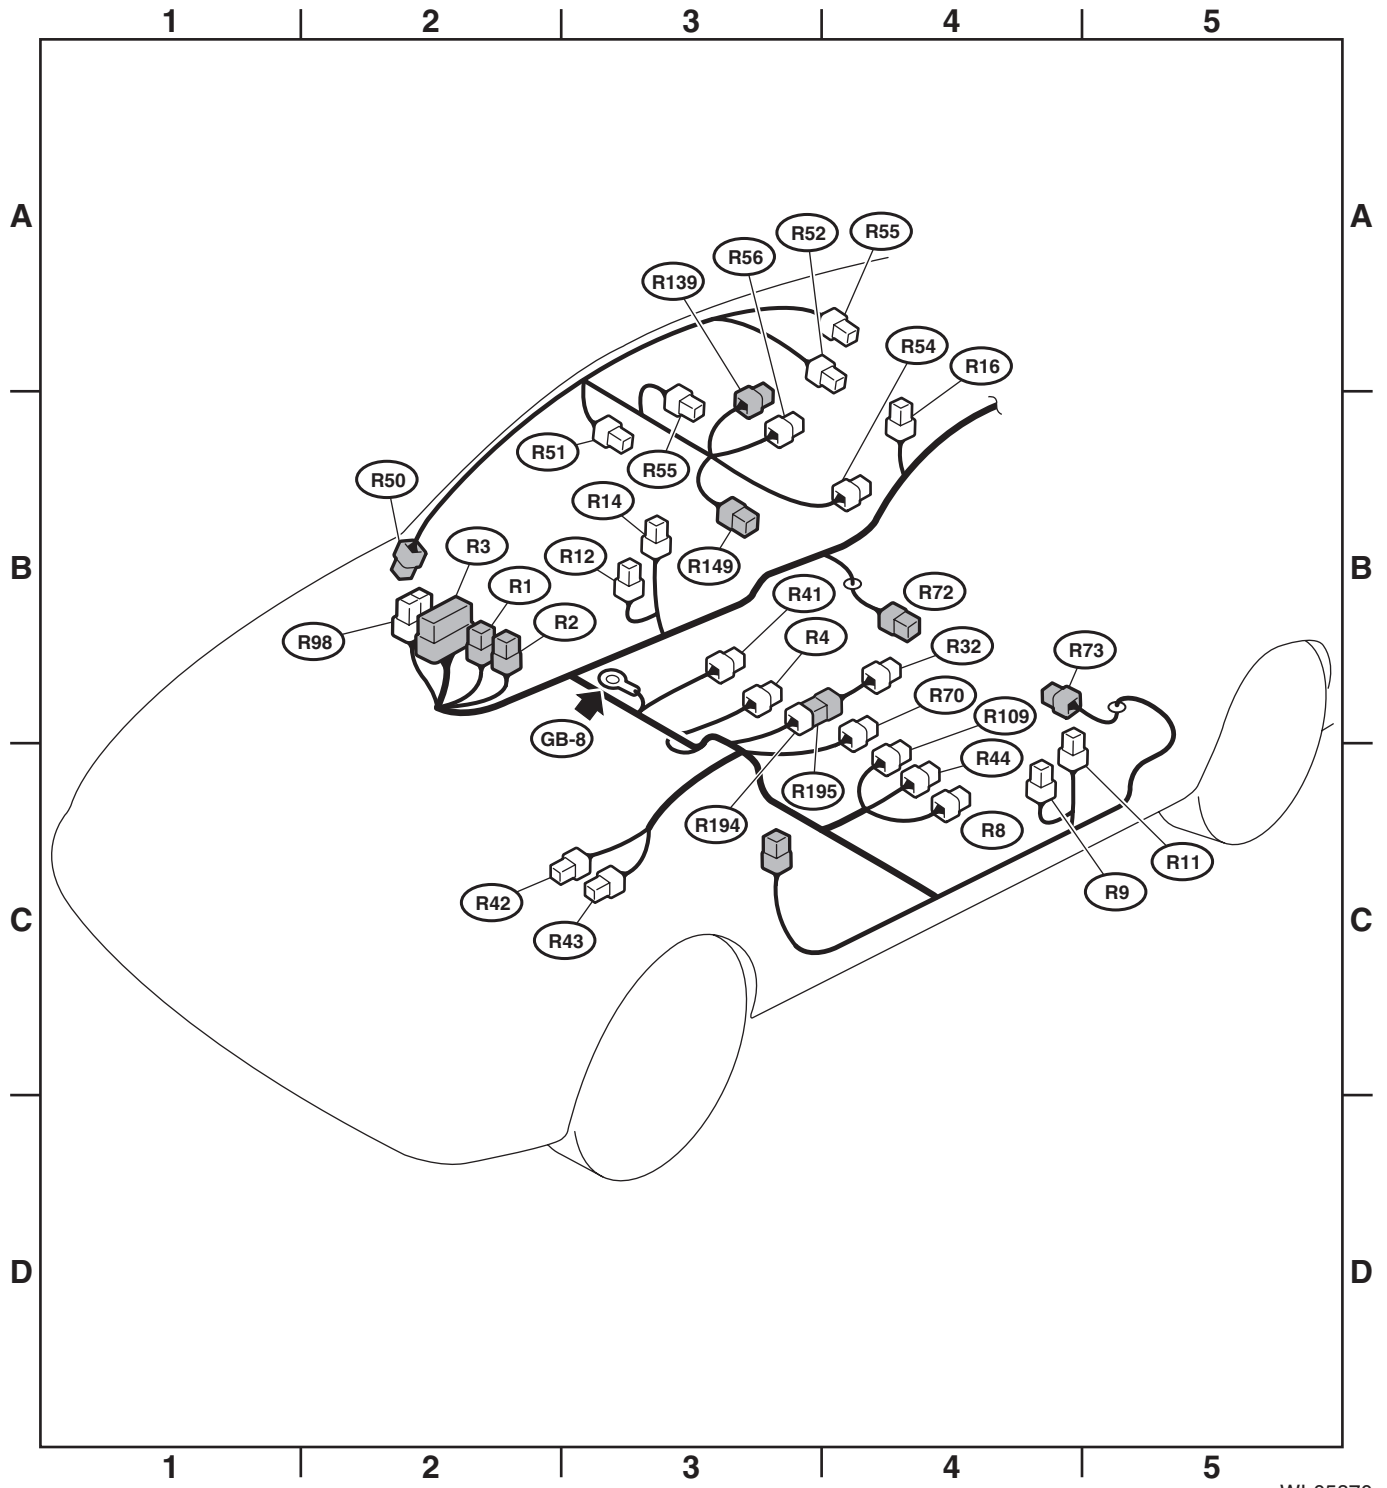

REAR WIRING HARNESS

WIRING SYSTEM

55.Rear Wiring Harness

A: LOCATION

Connector				Connecting to	
No.	Pole	Color	Area	No.	Name
R1	8	★	B-2	B97	Bulkhead wiring harness
R2	18	★	B-2	B98	Bulkhead wiring harness
R3	24	★	B-2	B99	Bulkhead wiring harness
R4	1	Black	B-4		Parking brake switch
R8	2	★	C-4		Seat belt switch
R9	3	★	C-4		Front door switch LH
R11	8	★	C-5	D21	Rear door cord LH
R12	3	★	B-3		Front door switch RH
R14	8	★	B-3	D27	Rear door cord RH
R16	3	Black	B-4		Rear door switch RH
R32	2	★	B-4		Power supply socket
R41	4	Blue	B-3		Seat heater RH
R42	6	★	C-2		Seat heater switch RH
R43	6	Blue	C-2		Seat heater switch LH
R44	4	Blue	C-4		Seat heater LH
R49	8	★	C-3	F55	Front wiring harness
R50	6	★	B-2	B90	Bulkhead wiring harness
R51	2	Black	B-2		Vanity mirror illumination light RH
R52	3	★	B-3		Room light
R54	2	Black	B-3		Vanity mirror illumination light LH
R55	1	★	B-2		Sunroof
R56	2	★	B-3		Spot light
R70	3	★	C-4		ABS G sensor
R72	2	Gray	B-4		Rear ABS sensor RH
R73	2	Gray	B-4		Rear ABS sensor LH
R98	16	Blue	B-2	i53	Instrument panel wiring harness
R109	2	Black	C-4		Power seat motor
R139	3	★	B-3		Compass mirror
R194	2	★	B-3	R195	Socket adapter cord
R195	2	★	B-4	R194	Socket adapter cord

★: Non-colored

REAR WIRING HARNESS

WIRING SYSTEM

WI-05870