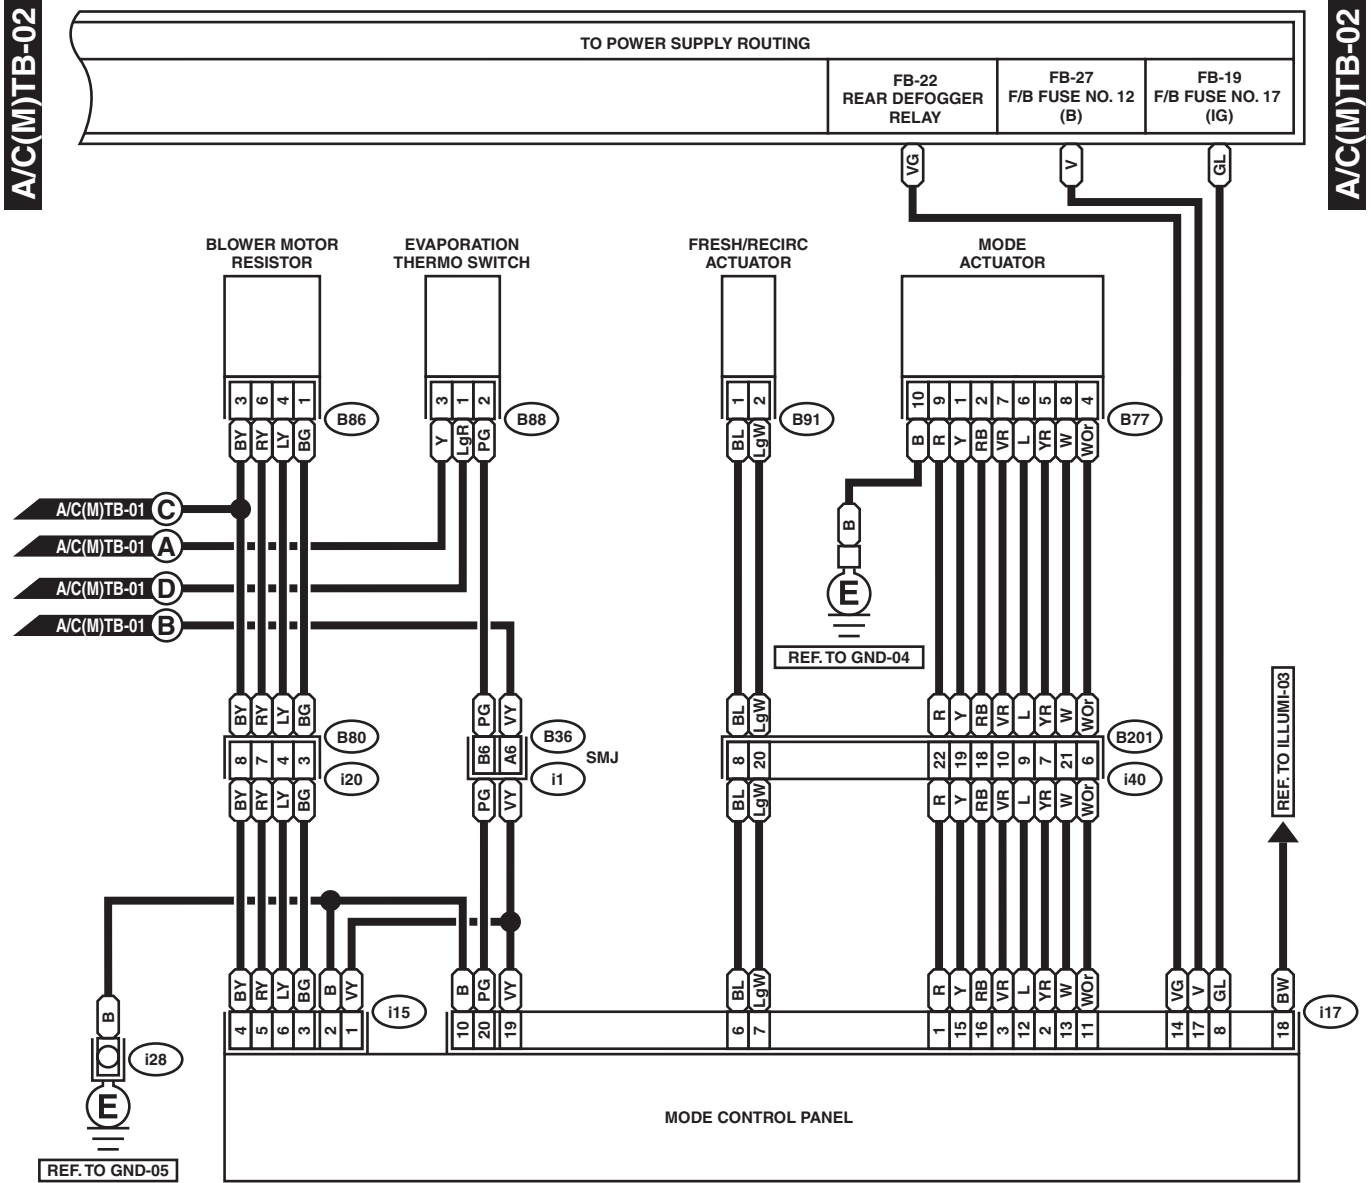

WI-05704

AIR CONDITIONING SYSTEM

WIRING SYSTEM

2. TURBO ENGINE MODEL WITH MANUAL A/C

WI-06762

AIR CONDITIONING SYSTEM

WIRING SYSTEM

A/C(M)TB-02

A/C(M)TB-02

B88 (BLACK)	B86 (BLACK)	B91 (BLACK)	i15	i20	B77 (BROWN)	i17 (GRAY)
1 2 3	1 2 3 4 5 6	1 2 3 4 5 6	1 2 3 4 5 6	1 2 3 4 5 6 7 8	1 2 3 4 5 6 7 8 9 10	1 2 3 4 5 6 7 8 9 10 11 12 13 14 15 16 17 18 19 20
i40						
1 2 3 4 5 11 12 13 14 15 16 17 18 19 20 21 22						