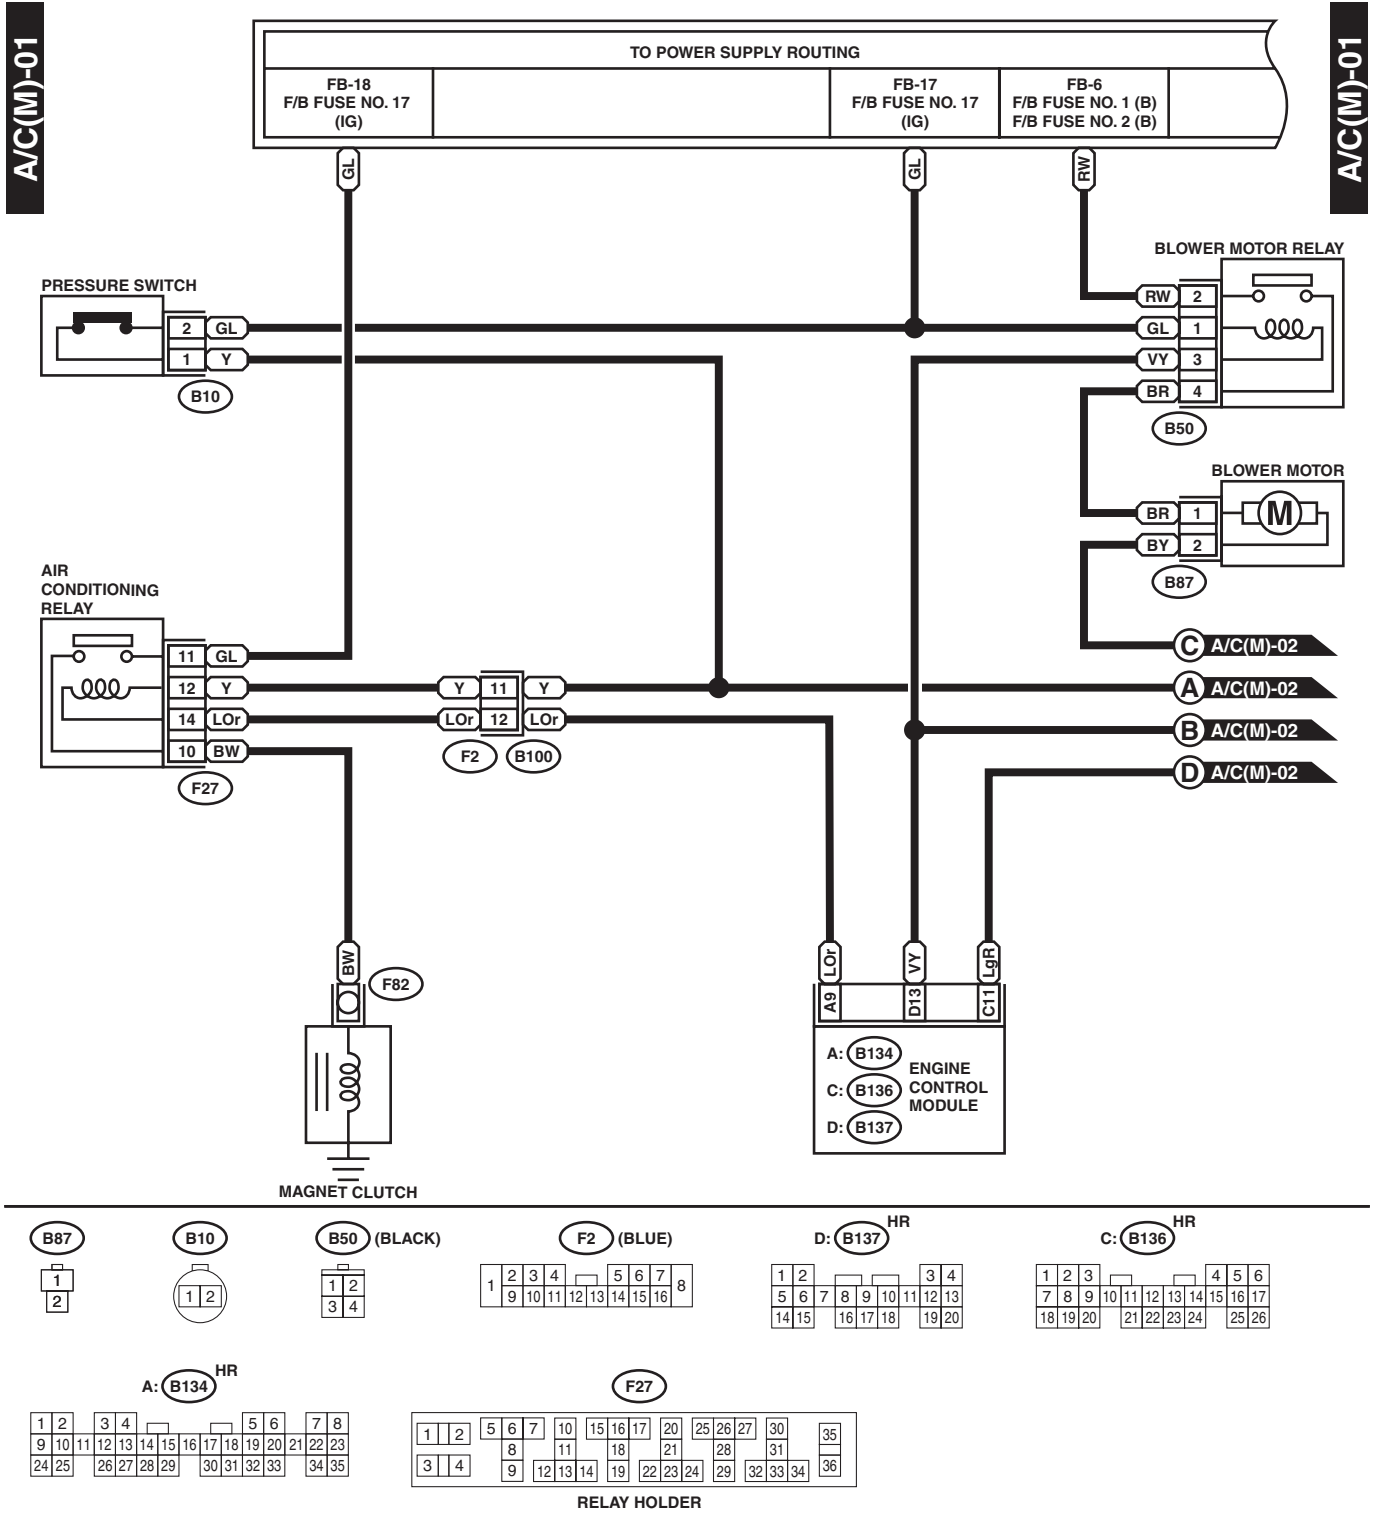

AIR CONDITIONING SYSTEM

WIRING SYSTEM

7. Air Conditioning System

A: SCHEMATIC

1. NON-TURBO ENGINE MODEL WITH MANUAL A/C

WI-06761

AIR CONDITIONING SYSTEM

WIRING SYSTEM

WI-05704

AIR CONDITIONING SYSTEM

WIRING SYSTEM

2. TURBO ENGINE MODEL WITH MANUAL A/C

WI-06762

AIR CONDITIONING SYSTEM

WIRING SYSTEM

A/C(M)TB-02

A/C(M)TB-02

B88 (BLACK)	B86 (BLACK)	B91 (BLACK)	i15	i20	B77 (BROWN)	i17 (GRAY)
1 2 3	1 2 3 4 5 6	1 2 3 4 5 6	1 2 3 4 5 6	1 2 3 4 5 6 7 8	1 2 3 4 5 6 7 8 9 10	1 2 3 4 5 6 7 8 9 10 11 12 13 14 15 16 17 18 19 20
i40						
1 2 3 4 5 11 12 13 14 15 16 17 18 19 20 21 22						