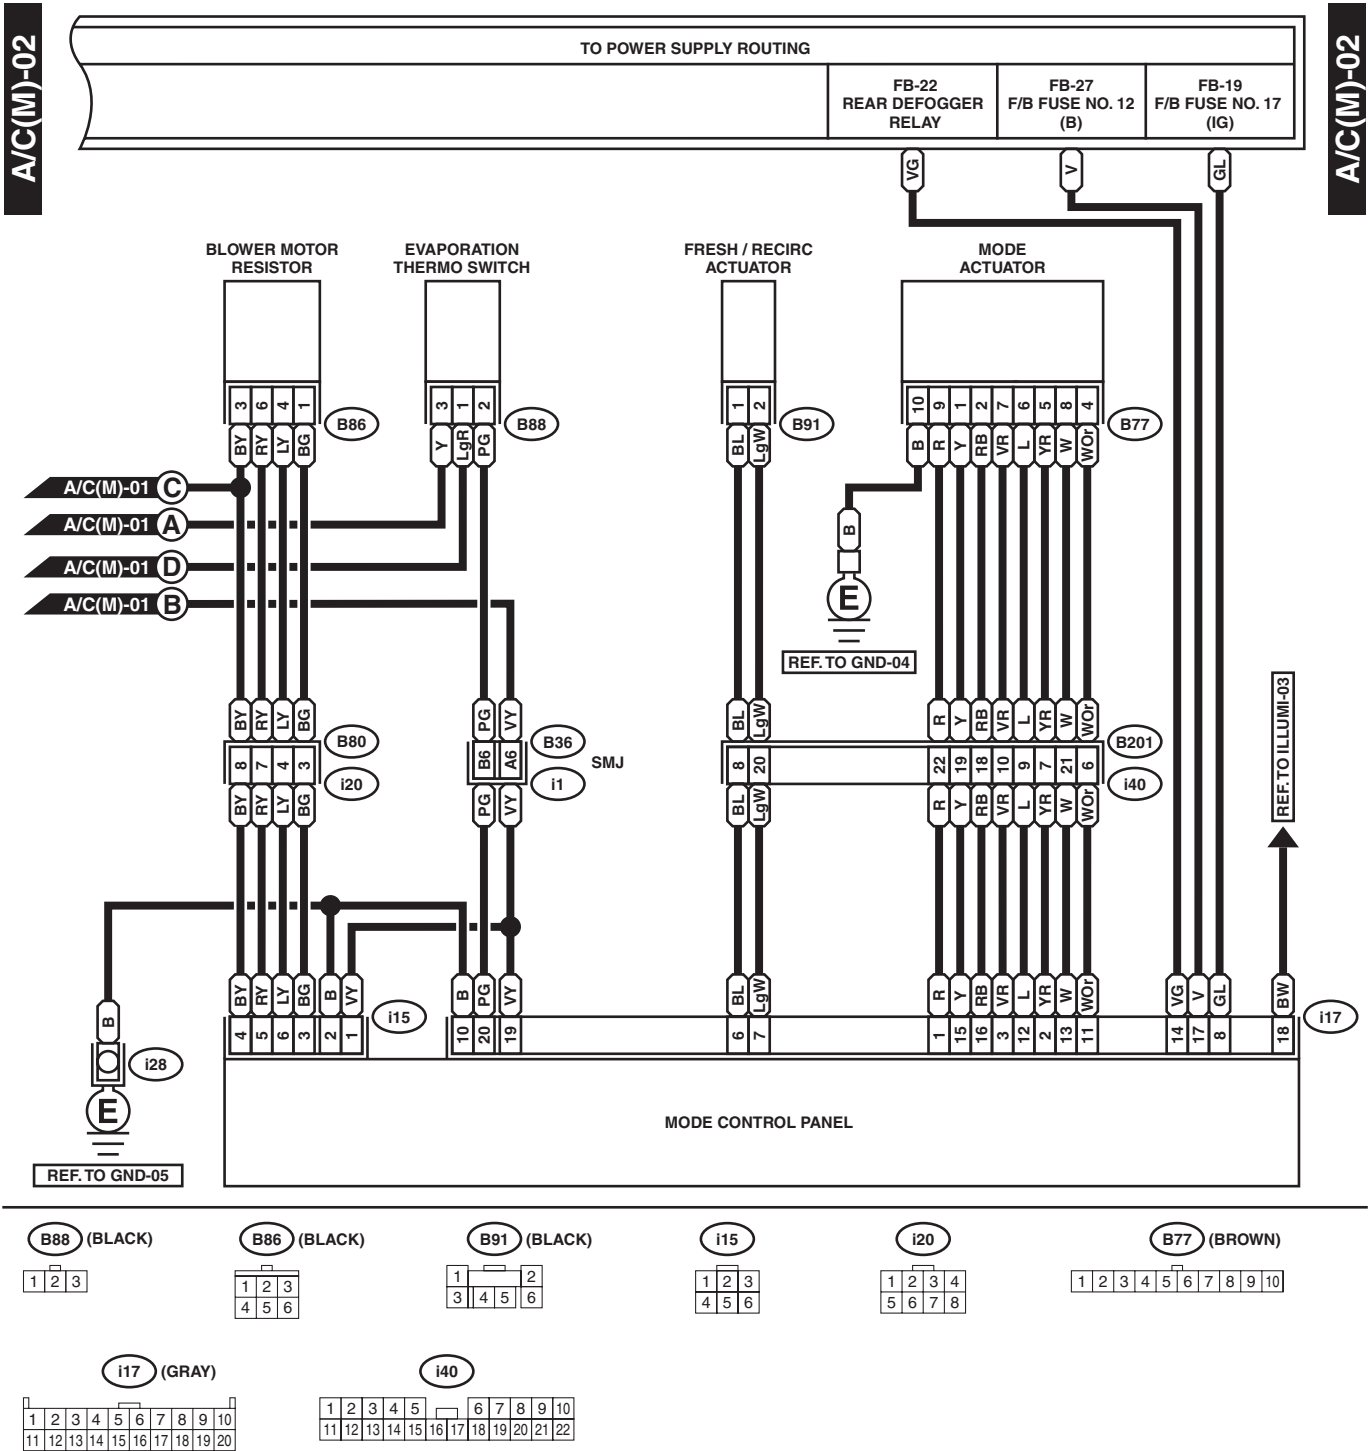

AIR CONDITIONING SYSTEM

WIRING SYSTEM

7. Air Conditioning System

A: SCHEMATIC

1. NON-TURBO ENGINE MODEL WITH MANUAL A/C

WI-06761

AIR CONDITIONING SYSTEM

WIRING SYSTEM

WI-05704

AIR CONDITIONING SYSTEM

WIRING SYSTEM

2. TURBO ENGINE MODEL WITH MANUAL A/C

WI-06762

AIR CONDITIONING SYSTEM

WIRING SYSTEM

A/C(M)TB-02

A/C(M)TB-02

B88 (BLACK)	B86 (BLACK)	B91 (BLACK)	i15	i20	B77 (BROWN)	i17 (GRAY)
1 2 3	1 2 3 4 5 6	1 2 3 4 5 6	1 2 3 4 5 6	1 2 3 4 5 6 7 8	1 2 3 4 5 6 7 8 9 10	1 2 3 4 5 6 7 8 9 10 11 12 13 14 15 16 17 18 19 20
i40						
1 2 3 4 5 11 12 13 14 15 16 17 18 19 20 21 22						