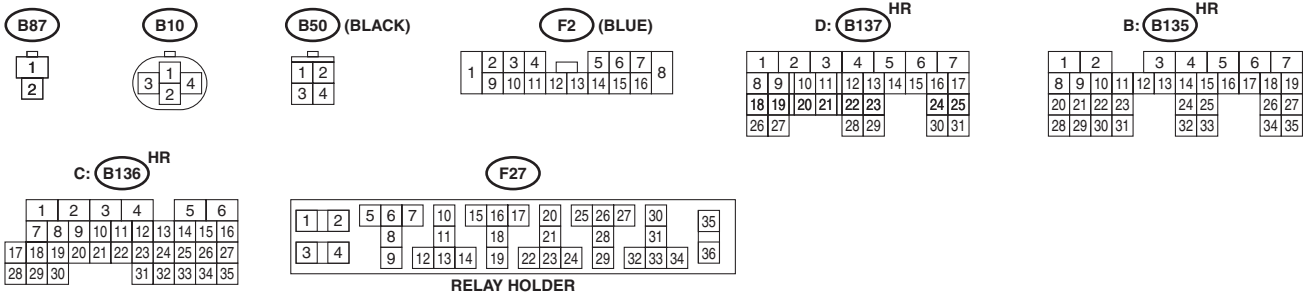

AIR CONDITIONING SYSTEM

WIRING SYSTEM

2. TURBO ENGINE MODEL WITH MANUAL A/C

WI-06762