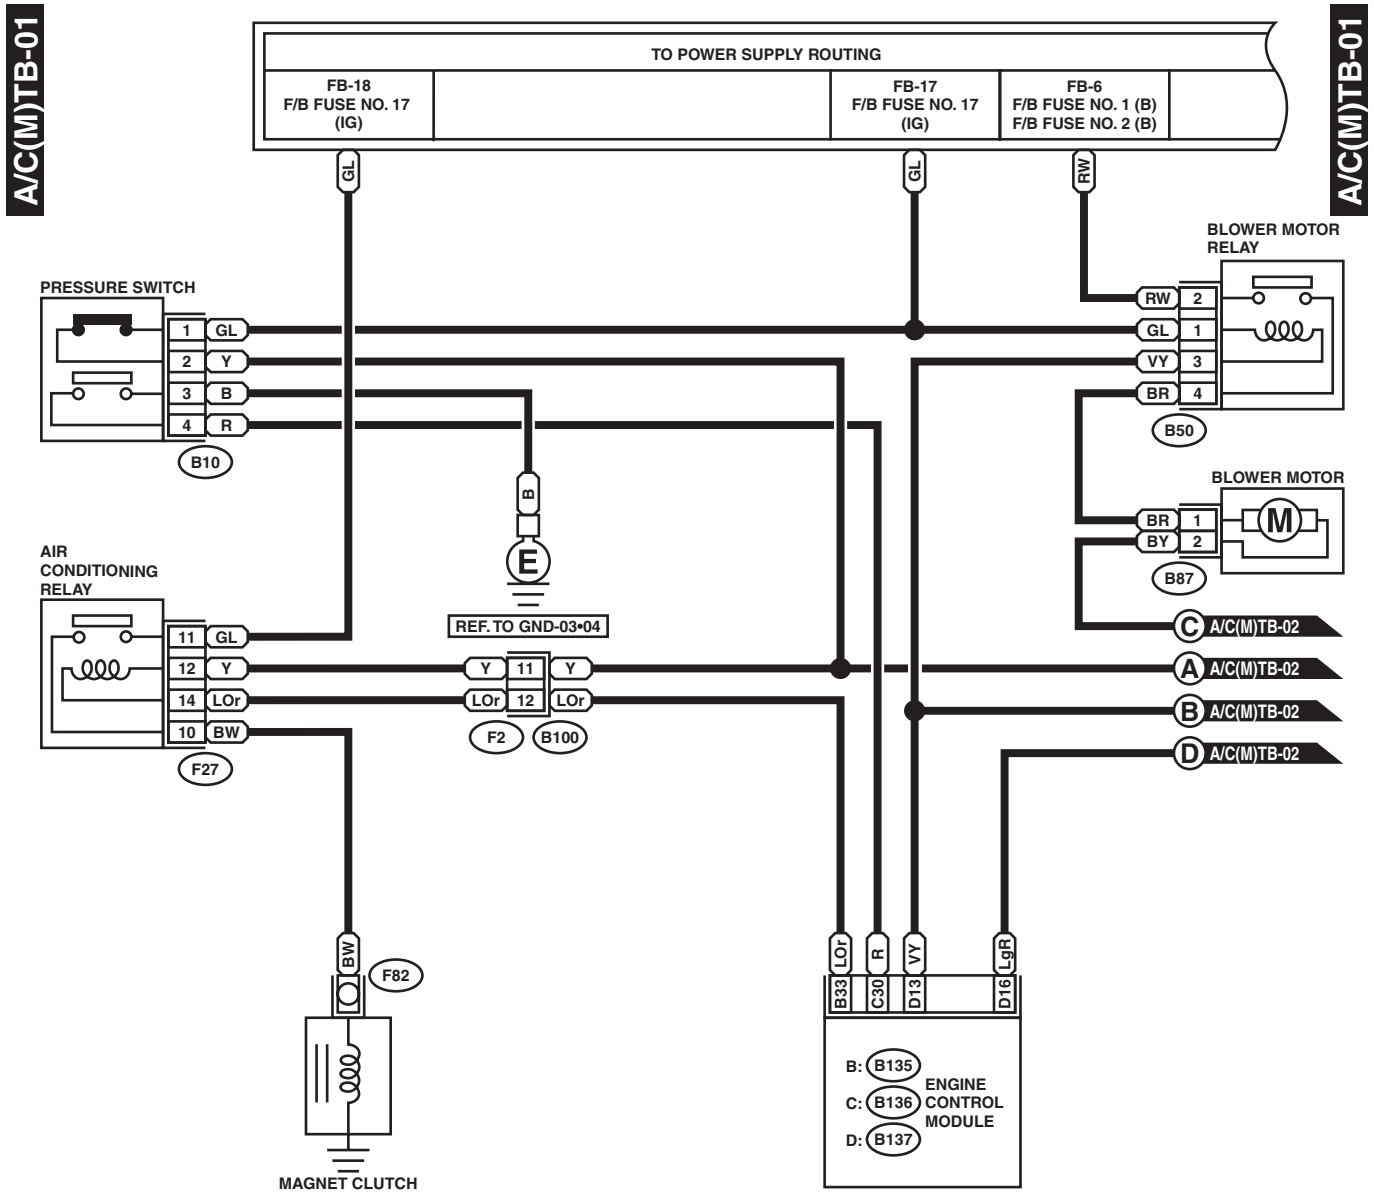

AIR CONDITIONING SYSTEM

WIRING SYSTEM

7. Air Conditioning System

A: SCHEMATIC

1. NON-TURBO ENGINE MODEL WITH MANUAL A/C

WI-06761

AIR CONDITIONING SYSTEM

WIRING SYSTEM

WI-05704

AIR CONDITIONING SYSTEM

WIRING SYSTEM

2. TURBO ENGINE MODEL WITH MANUAL A/C

WI-06762

AIR CONDITIONING SYSTEM

WIRING SYSTEM

A/C(M)TB-02

A/C(M)TB-02

B88 (BLACK)	B86 (BLACK)	B91 (BLACK)	i15	i20	B77 (BROWN)	i17 (GRAY)
1 2 3	1 2 3 4 5 6	1 2 3 4 5 6	1 2 3 4 5 6	1 2 3 4 5 6 7 8	1 2 3 4 5 6 7 8 9 10	1 2 3 4 5 6 7 8 9 10 11 12 13 14 15 16 17 18 19 20
i40						
1 2 3 4 5 11 12 13 14 15 16 17 18 19 20 21 22						