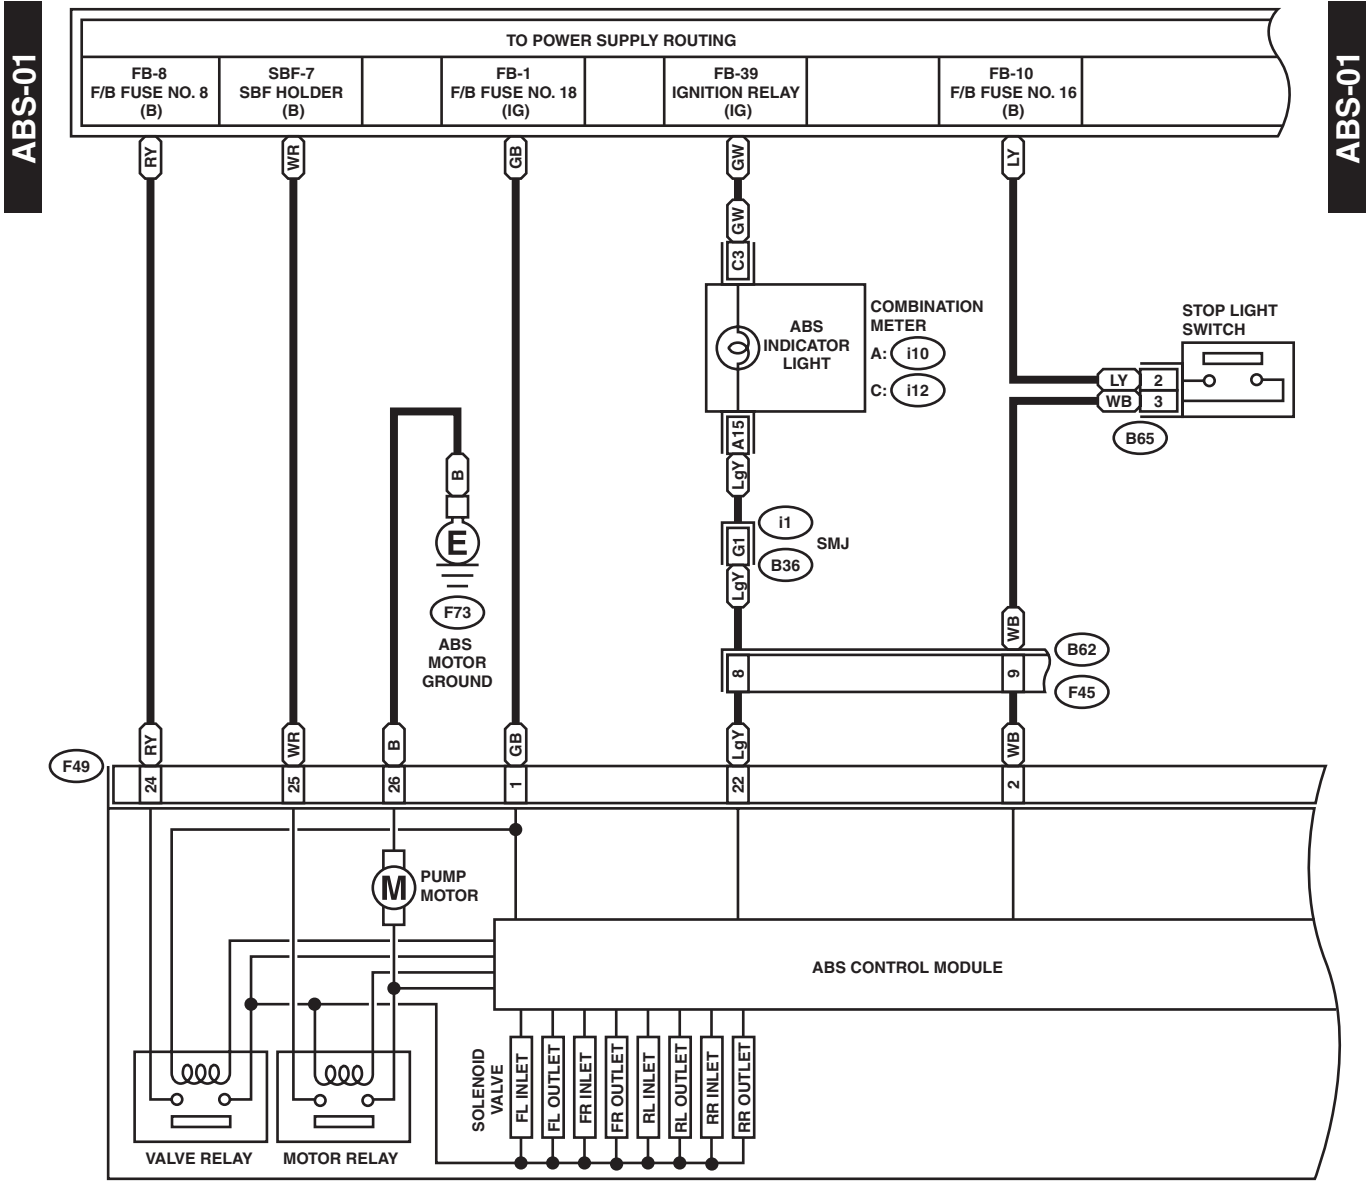

# ANTI-LOCK BRAKE SYSTEM

WIRING SYSTEM

## 8. Anti-lock Brake System

### A: SCHEMATIC

B65 (BLACK)

C: i12 (GREEN)

F45

A: i10 (GREEN)

F49 (BLACK)

WI-05806