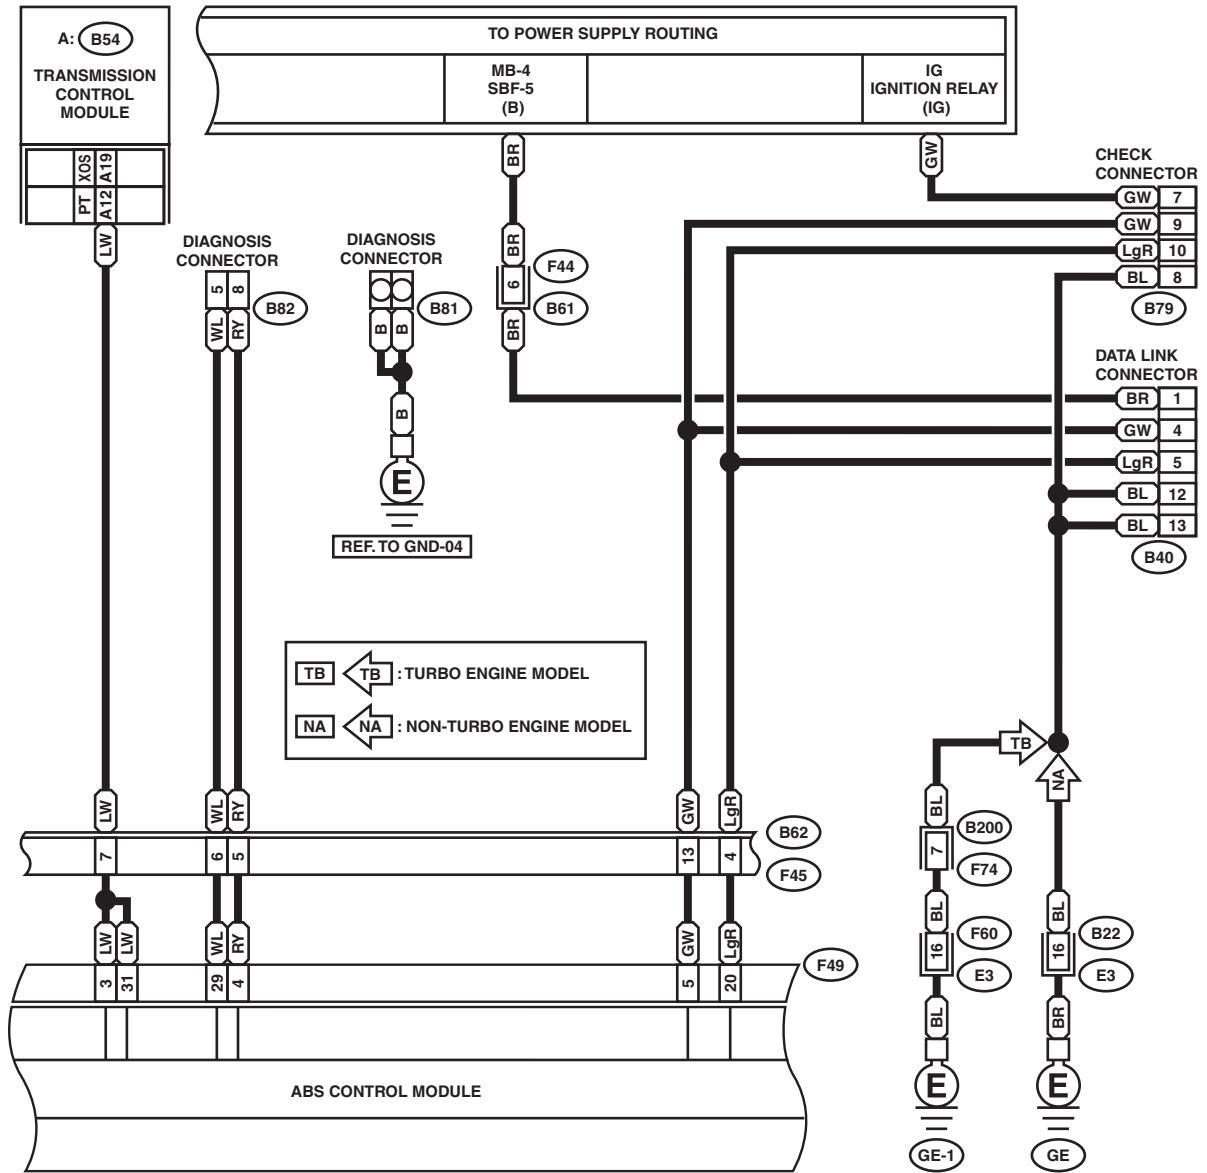

### A: SCHEMATIC

B65 (BLACK)

C: i12 (GREEN)

F45

A: i10 (GREEN)

F49 (BLACK)

WI-05806

# ANTI-LOCK BRAKE SYSTEM

WIRING SYSTEM

ABS-02

ABS-02

WI-06763