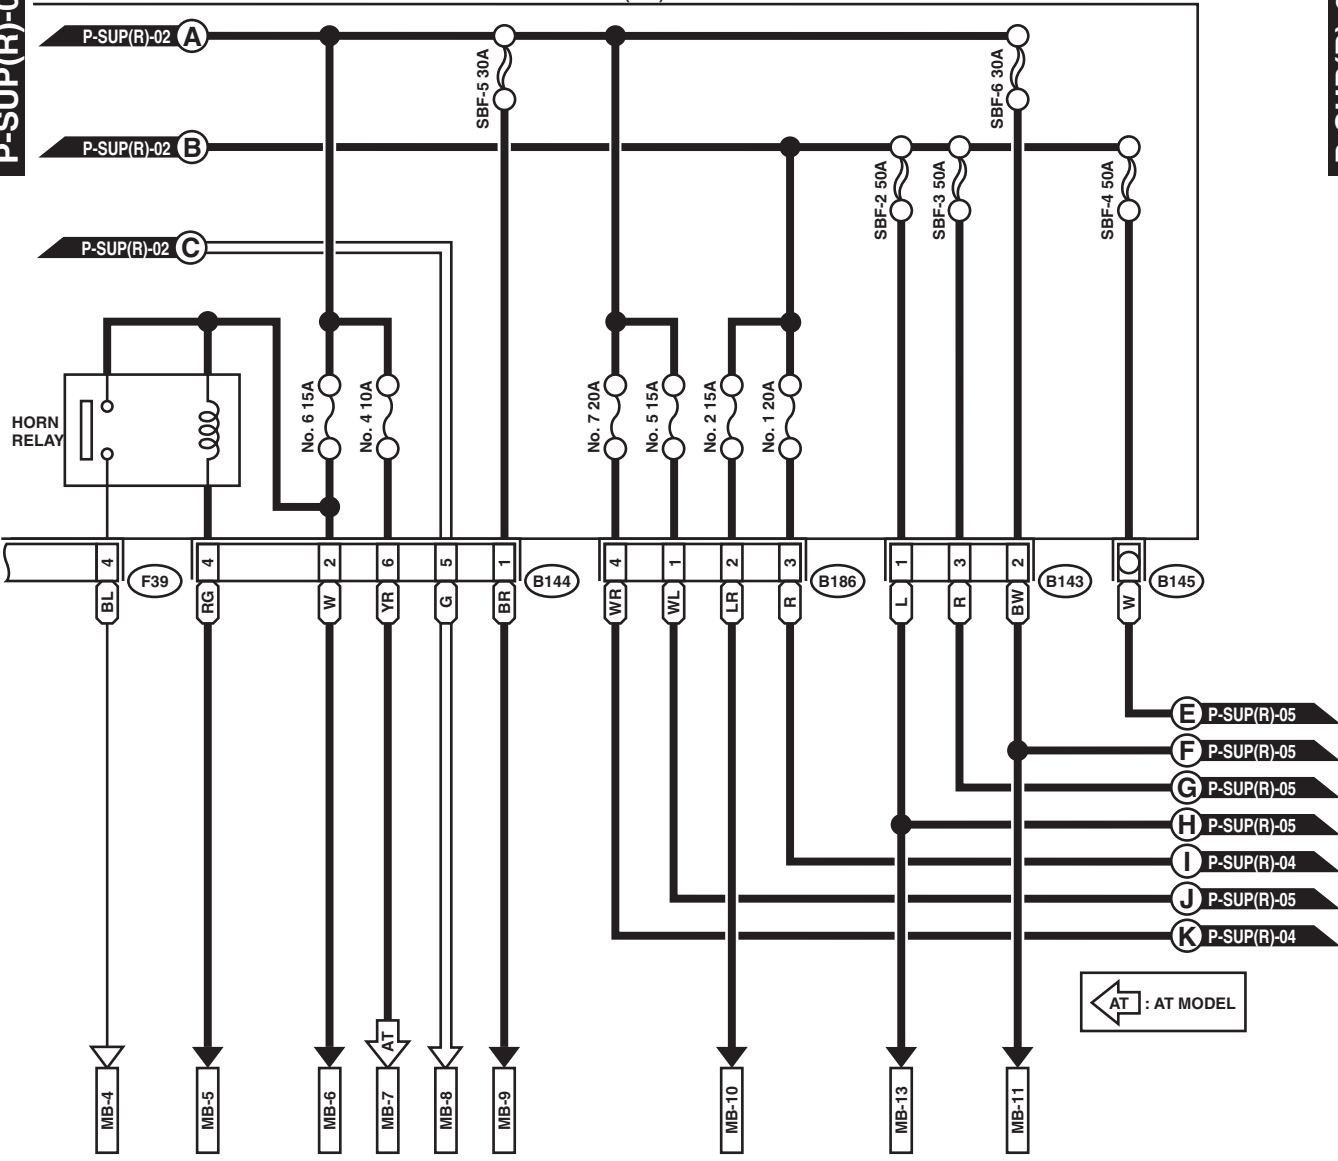

MAIN FUSE BOX (M/B)

- B143
- B186 (BLACK)
- B144 (BLACK)
- F39 (BLACK)

← AT : AT MODEL