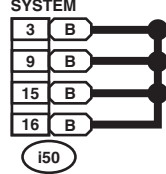

HEATED MIRROR

POWER WINDOW MAIN SWITCH

REMOTE CONTROL MIRROR SWITCH

REMOTE CONTROL MIRROR & HEATED MIRROR

VDC OFF SWITCH

STEERING ANGLE SENSOR

REAR POWER WINDOW SUB SWITCH LH

NAVIGATION SYSTEM

TMC TUNER

COMBINATION METER

COMBINATION METER

HAZARD SWITCH

CLOCK

Legend for symbols:

- WN : WITH NAVIGATION
- OM : WITHOUT HEATED MIRROR
- WM : WITH HEATED MIRROR
- VD : WITH VDC
- \*1 : WITHOUT HEATED MIRROR : 4  
WITH HEATED MIRROR : 5