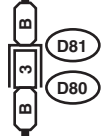

REAR DEFOGGER

REAR WIPER MOTOR

REAR GATE LATCH SWITCH

LICENSE PLATE LIGHT

LUGGAGE ROOM LIGHT

HIGH-MOUNTED STOP LIGHT

GND(L)-07 H