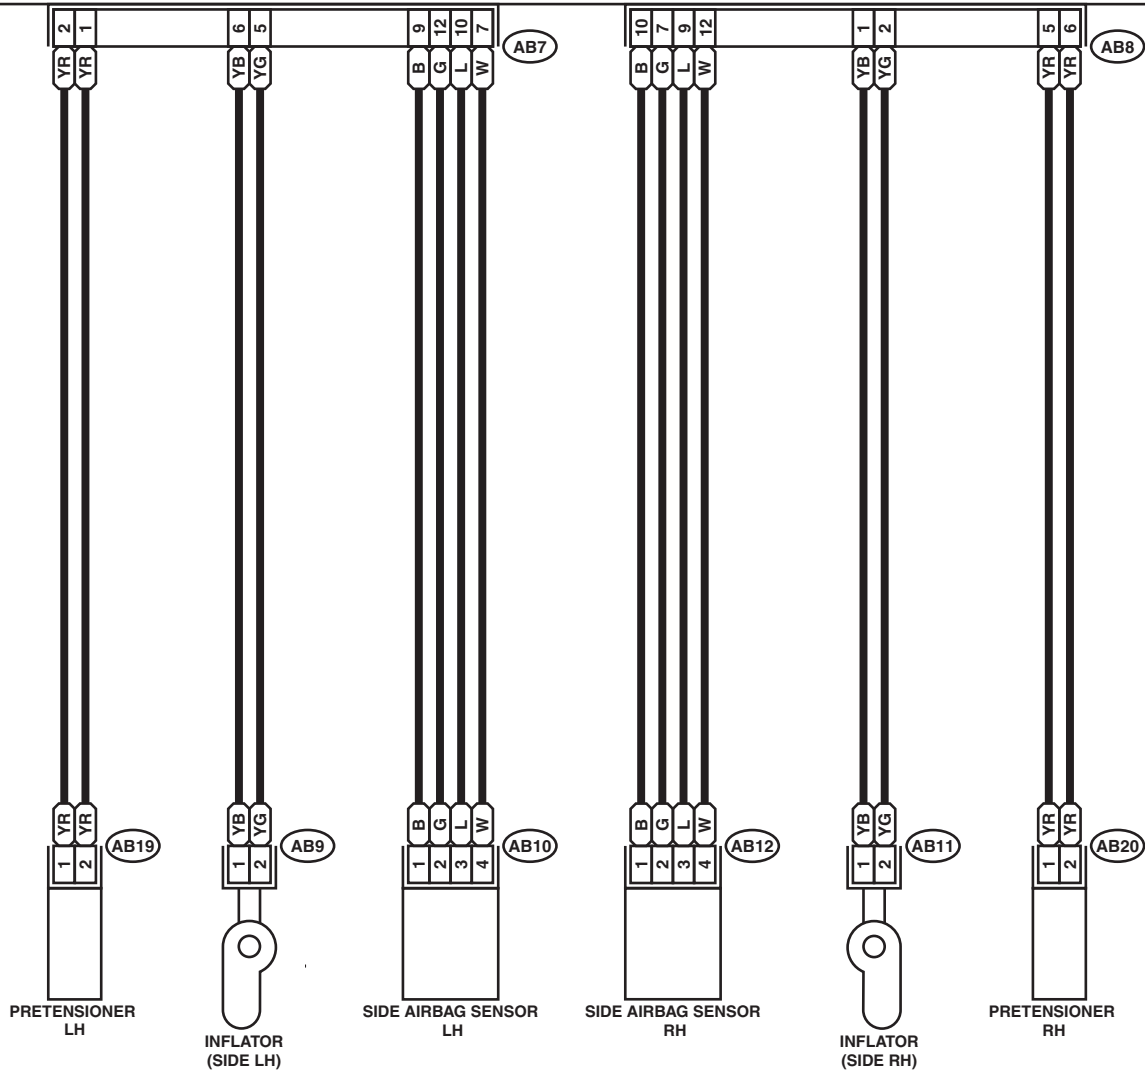

AIRBAG CONTROL MODULE

(YELLOW) AB9 (YELLOW) AB11 (YELLOW) (BLACK) AB19 (BLACK) AB20

AB10 (YELLOW)

AB7 (YELLOW)

AB8 (YELLOW)