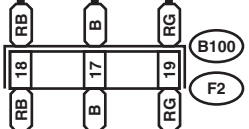

HEADLIGHT LEVELER SWITCH

B132

REF. TO CLEARANCE LIGHT AND ILLUMINATION LIGHT SYSTEM [ILM(L)-01]

HEADLIGHT LEVELER LH

F58

HEADLIGHT LEVELER RH

F59

REF. TO GROUND CIRCUIT [GND(L)-01]

F58 (BLACK)

B132

F2 (BLUE)

F59 (BLACK)