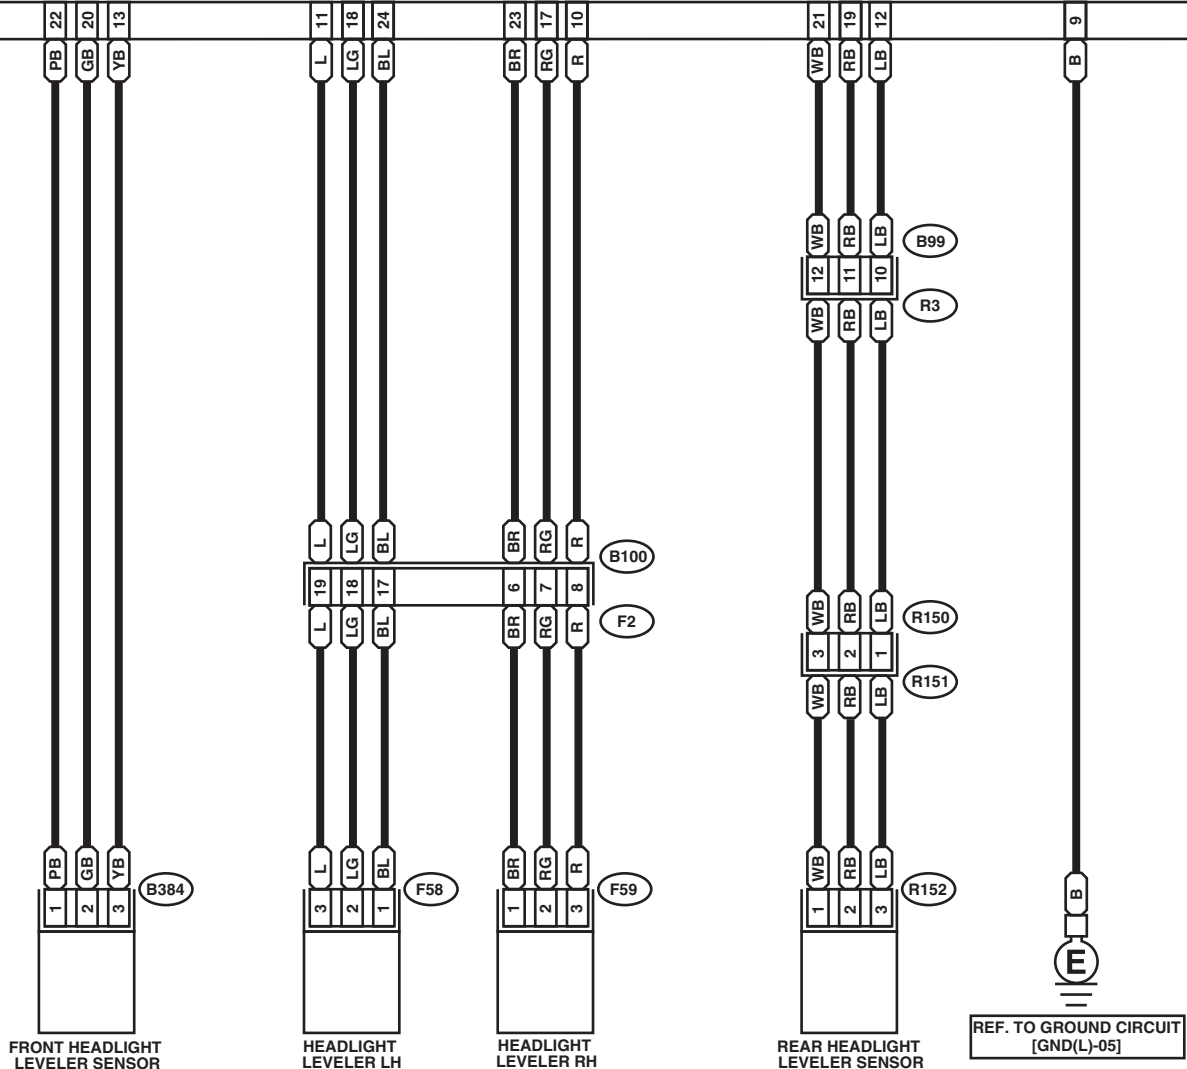

B383 AUTO HEADLIGHT LEVELER UNIT

B384

F58 (BLACK)

R150

B99

F2 (BLUE)

B383

R152

F59 (BLACK)