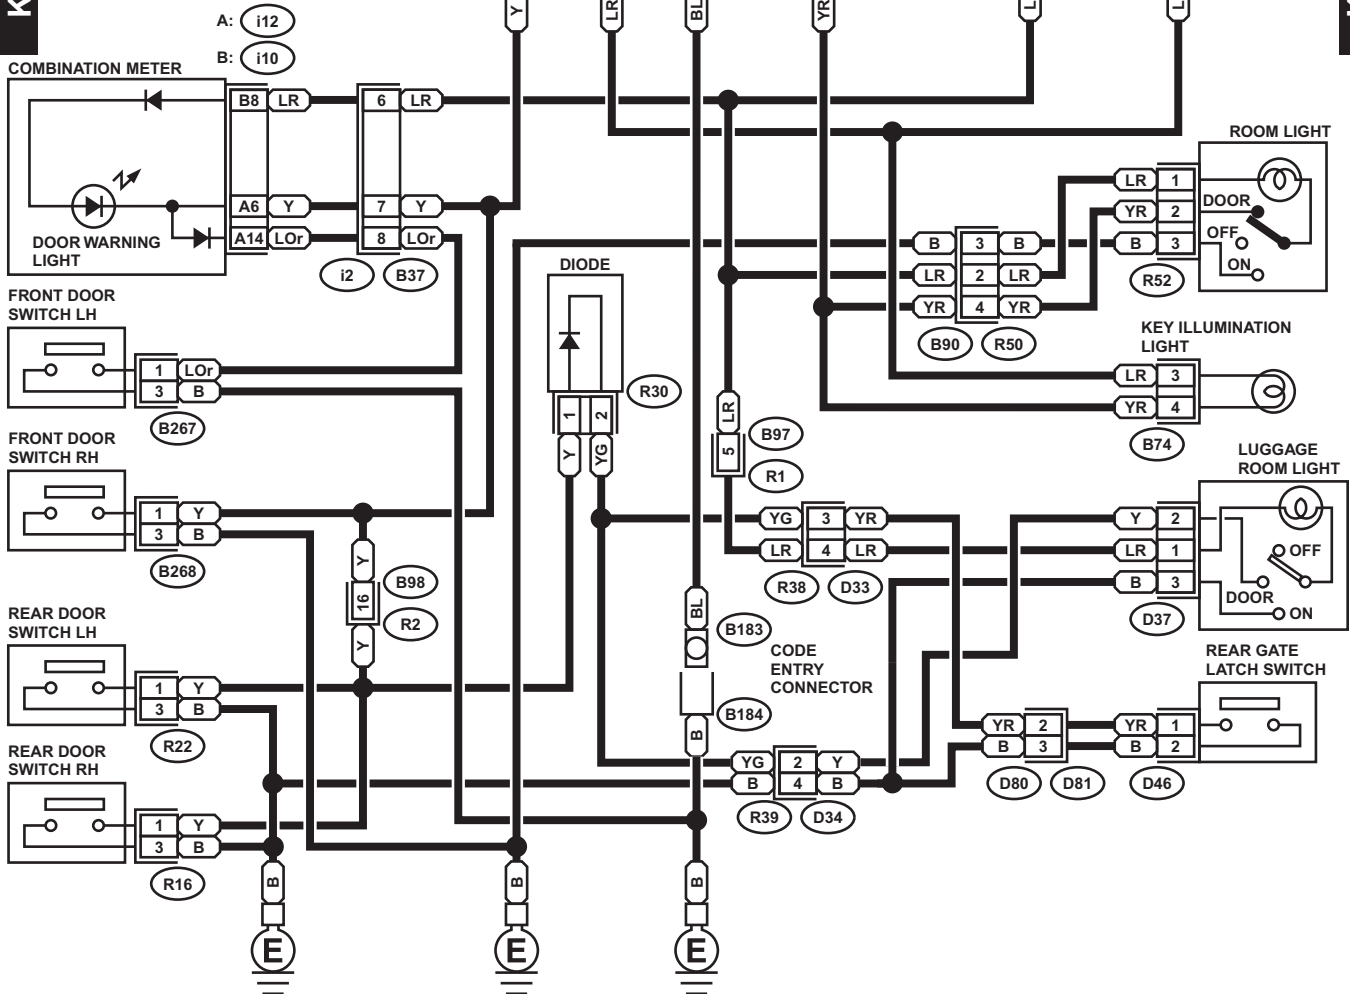

(B176) KEYLESS ENTRY CONTROL MODULE

TO POWER SUPPLY CIRCUIT

FB-8 F/B FUSE NO. 2 (B)	FB-34 M/B FUSE NO. 2 (B)
-------------------------------	--------------------------------

REF. TO GROUND CIRCUIT [GND(L)-07-08] REF. TO GROUND CIRCUIT [GND(L)-04-06] REF. TO GROUND CIRCUIT [GND(L)-02]