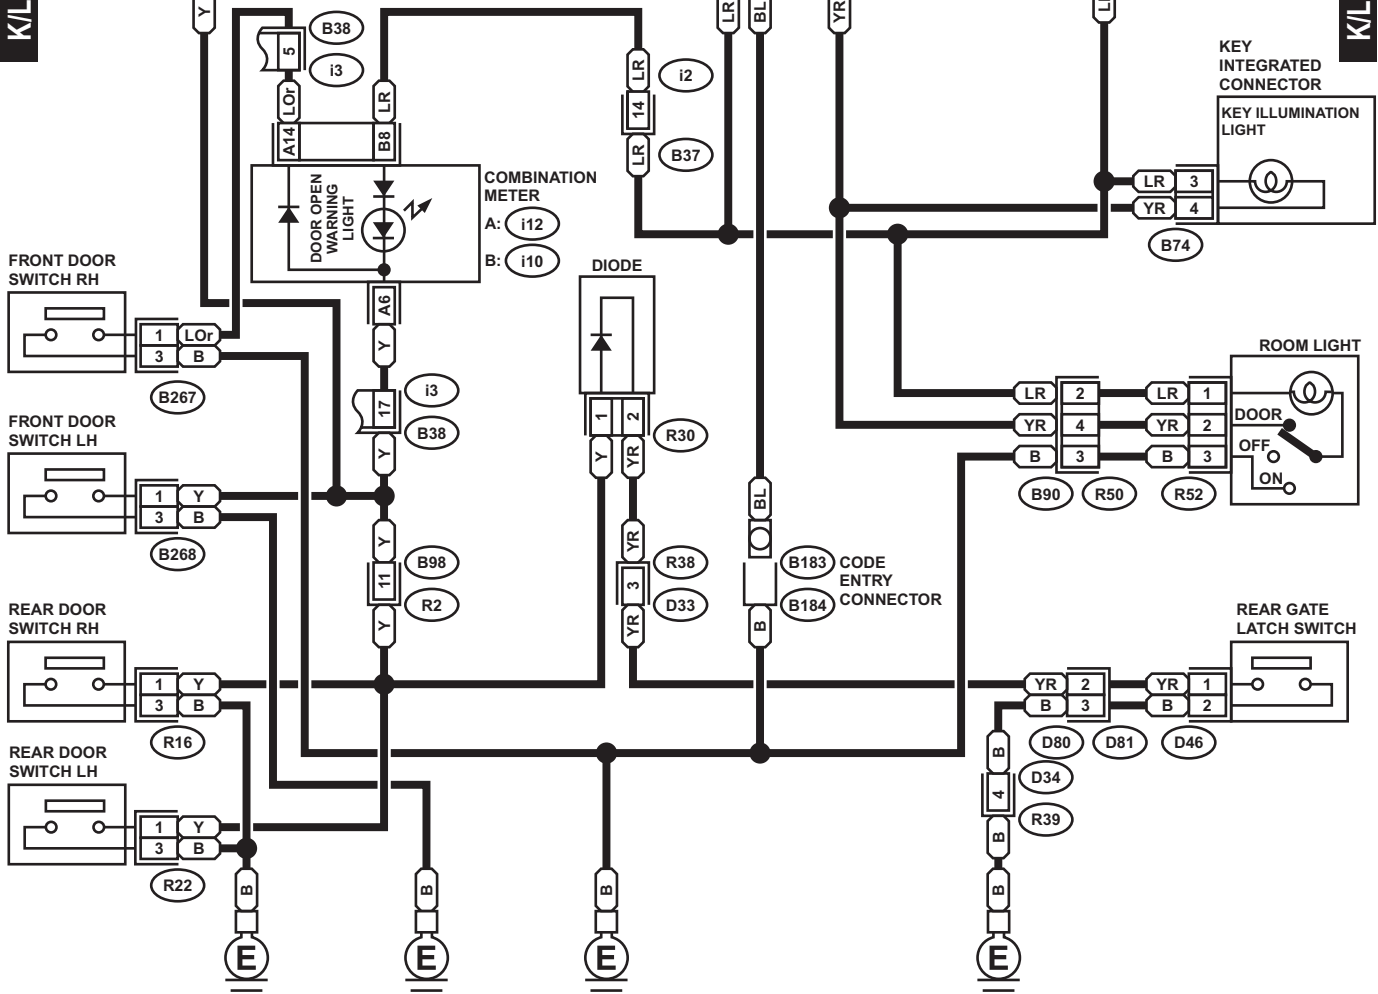

B176 KEYLESS ENTRY CONTROL MODULE

TO POWER SUPPLY CIRCUIT
MB-10
M/B FUSE NO. 2
(B)

REF. TO GROUND
CIRCUIT [GND(R)-06]

REF. TO GROUND
CIRCUIT [GND(R)-02]

REF. TO GROUND
CIRCUIT [GND(R)-02-04]

REF. TO GROUND
CIRCUIT [GND(R)-07]