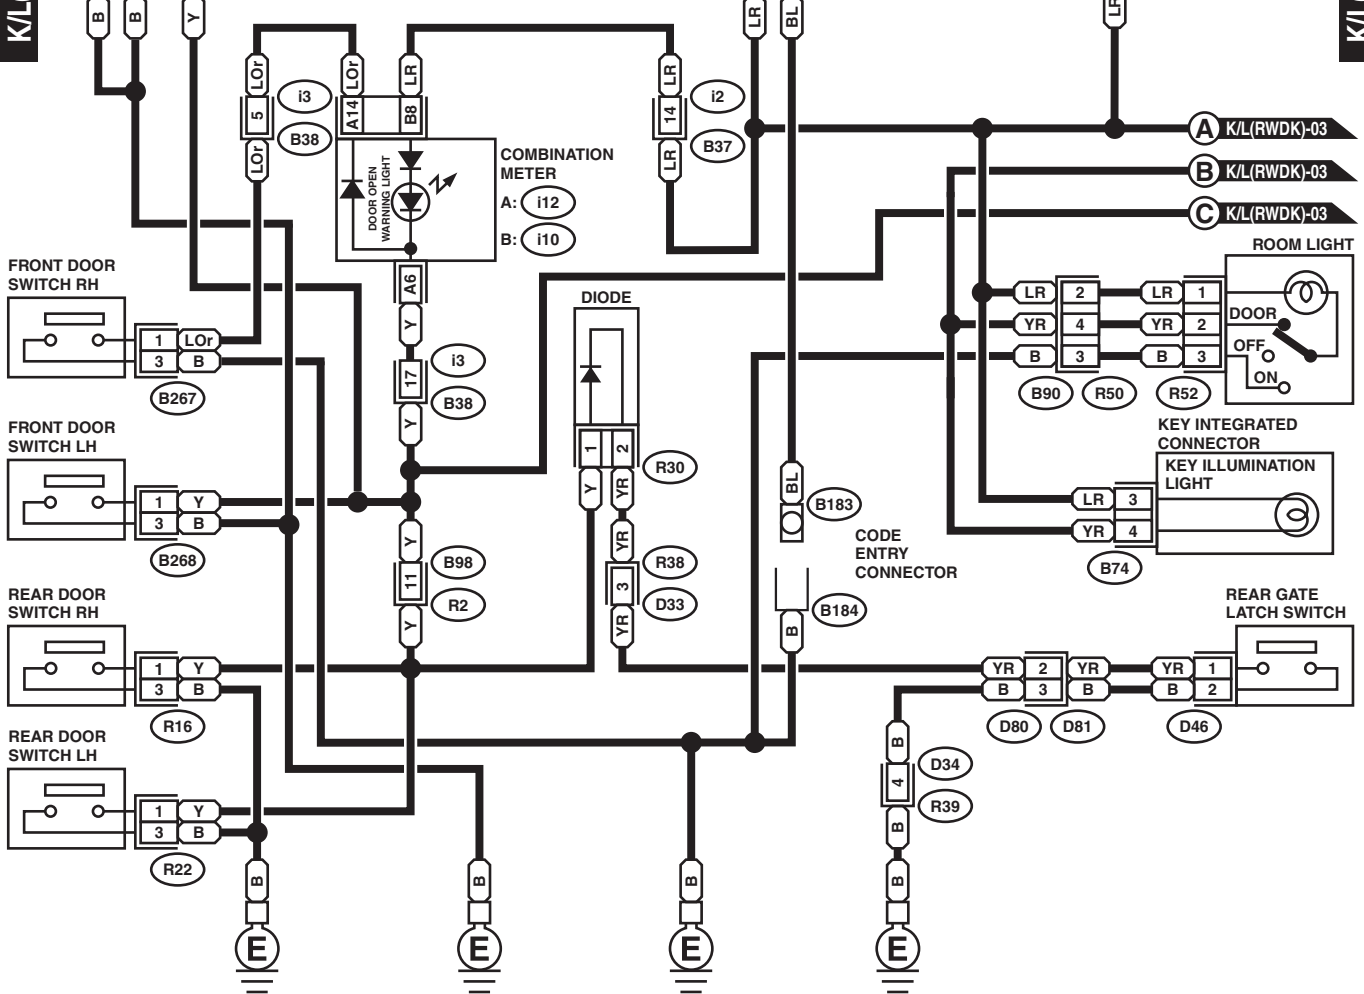

B176 KEYLESS ENTRY CONTROL MODULE

TO POWER SUPPLY CIRCUIT

MB-10  
M/B FUSE NO. 2  
(B)

REF. TO GROUND CIRCUIT [GND(R)-06]

REF. TO GROUND CIRCUIT [GND(R)-02]

REF. TO GROUND CIRCUIT [GND(R)-04]

REF. TO GROUND CIRCUIT [GND(R)-07]