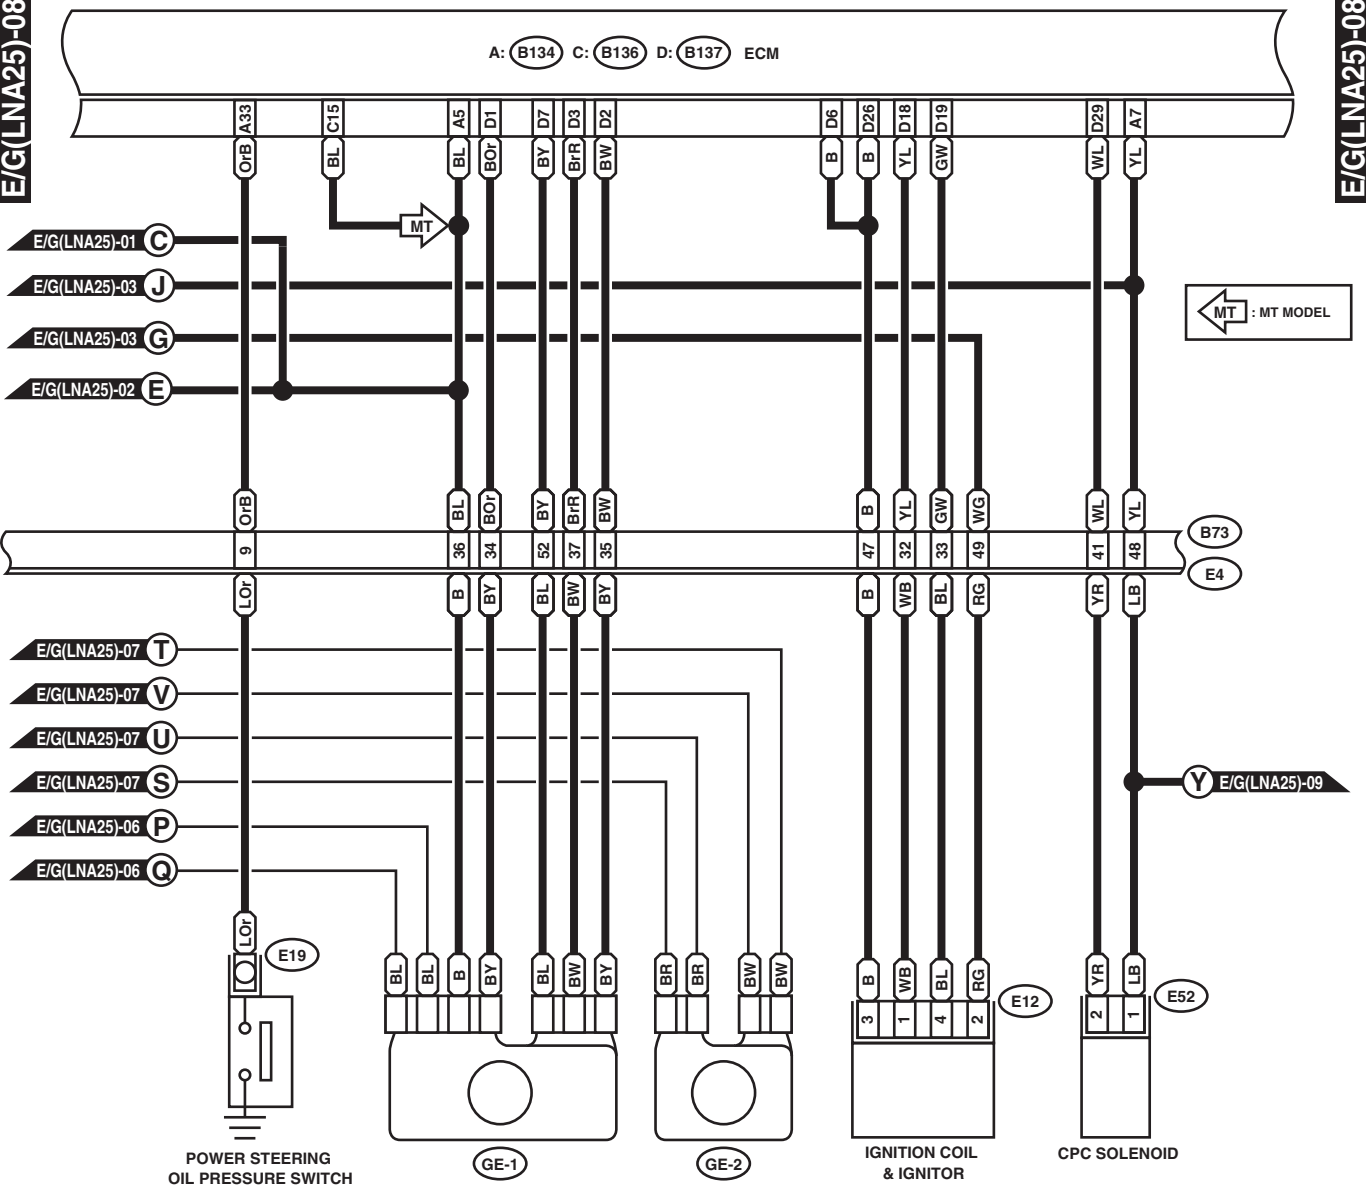

A: (B134) C: (B136) D: (B137) ECM

POWER STEERING
OIL PRESSURE SWITCH

(GE-1)

(GE-2)

IGNITION COIL
& IGNITOR

CPC SOLENOID

(E52) (BLUE)

(E12) (DARK GRAY)

D: (B137)

A: (B134)

C: (B136)

1	2
---	---

(B73) (BLACK)

1	2	3	4
---	---	---	---

1	2	3	4	5	6	7			
8	9	10	11	12	13	14	15	16	17
18	19	20	21	22	23	24	25		
26	27		28	29		30	31		

1	2	3	4	5	6	7			
8	9	10	11	12	13	14	15	16	17
18	19	20	21	22	23	24	25	26	27
28	29	30	31	32		33	34		