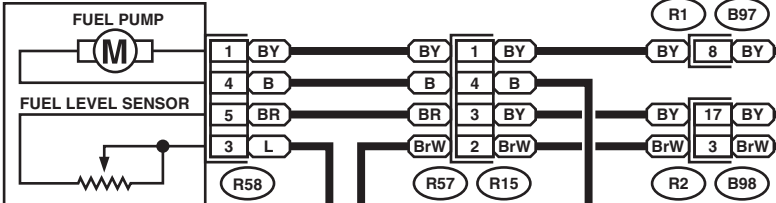

FUEL PUMP RELAY

A E/G(RNA20)-03

FUEL PUMP ASSY

B E/G(RNA20)-09

REF. TO GROUND
CIRCUIT [GND(R)-06]