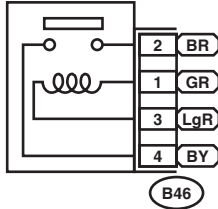

FUEL PUMP RELAY

A E/G(RNA20)-03

FUEL PUMP ASSY

B E/G(RNA20)-09

REF. TO GROUND
CIRCUIT [GND(R)-06]