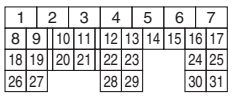

ACCELERATOR PEDAL POSITION SENSOR

B315 (BLACK)

D: (B137) HR

C: (B136) HR