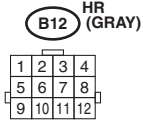

STARTER MOTOR

RELAY BLOCK