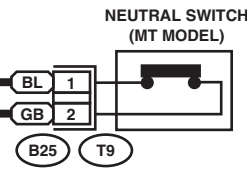

TO POWER SUPPLY CIRCUIT
START
IGNITION SWITCH
(ST)

← MT : MT MODEL
← AT : AT MODEL
★1 : MT MODEL: YG
 AT MODEL: YL
★2 : MT MODEL: GB
 AT MODEL: YG

STARTER INTERLOCK RELAY

INHIBITOR SWITCH (AT MODEL)

REF. TO ENGINE ELECTRICAL SYSTEM
[E/G(LNA20)-05]

STARTER MOTOR

RELAY BLOCK