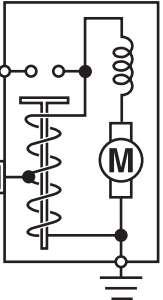

TO POWER SUPPLY CIRCUIT
START
IGNITION SWITCH
(ST)

← MT : MT MODEL
← AT : AT MODEL
★1 : MT MODEL: YG
 AT MODEL: YL
★2 : MT MODEL: GB
 AT MODEL: YG

STARTER INTERLOCK RELAY

INHIBITOR SWITCH (AT MODEL)

REF. TO ENGINE ELECTRICAL SYSTEM
[E/G(LNA20)-05]

STARTER MOTOR

RELAY BLOCK