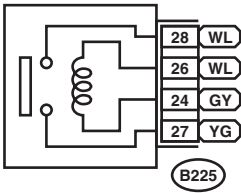

TO POWER SUPPLY CIRCUIT
START
IGNITION SWITCH
(ST)

← MT : MT MODEL
← AT : AT MODEL
★1 : MT MODEL: YG
 AT MODEL: YL
★2 : MT MODEL: GB
 AT MODEL: YG

STARTER INTERLOCK RELAY

INHIBITOR SWITCH (AT MODEL)

REF. TO ENGINE ELECTRICAL SYSTEM
[E/G(LNA20)-05]

STARTER MOTOR

RELAY BLOCK