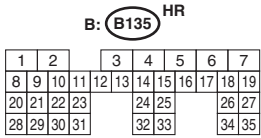

STARTER MOTOR

RELAY BLOCK