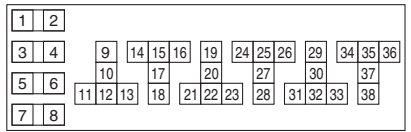

STARTER MOTOR

RELAY BLOCK