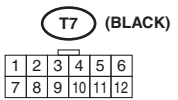

STARTER MOTOR

RELAY BLOCK