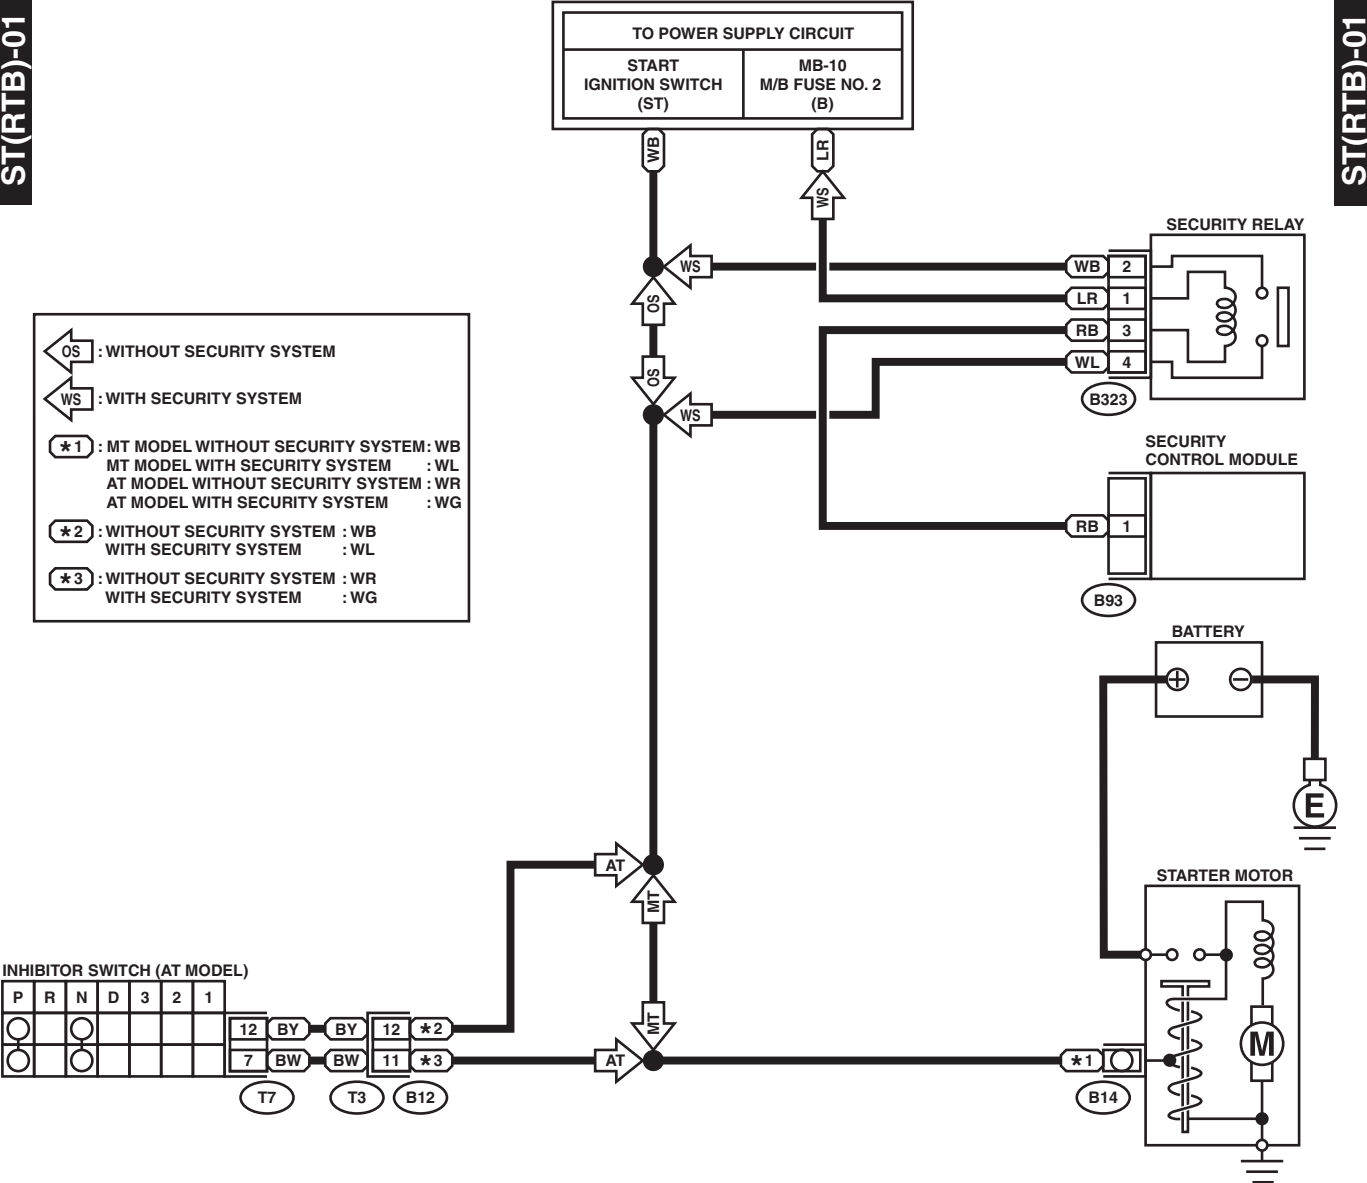

← OS : WITHOUT SECURITY SYSTEM
 ← WS : WITH SECURITY SYSTEM
 *1 : MT MODEL WITHOUT SECURITY SYSTEM : WB
 MT MODEL WITH SECURITY SYSTEM : WL
 AT MODEL WITHOUT SECURITY SYSTEM : WR
 AT MODEL WITH SECURITY SYSTEM : WG
 *2 : WITHOUT SECURITY SYSTEM : WB
 WITH SECURITY SYSTEM : WL
 *3 : WITHOUT SECURITY SYSTEM : WR
 WITH SECURITY SYSTEM : WG

INHIBITOR SWITCH (AT MODEL)

(B323) (BLUE)

(T7) (BLACK)

(B12) HR

(B93)