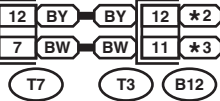

← OS : WITHOUT SECURITY SYSTEM
 ← WS : WITH SECURITY SYSTEM
 *1 : MT MODEL WITHOUT SECURITY SYSTEM : WB
 MT MODEL WITH SECURITY SYSTEM : WL
 AT MODEL WITHOUT SECURITY SYSTEM : WR
 AT MODEL WITH SECURITY SYSTEM : WG
 *2 : WITHOUT SECURITY SYSTEM : WB
 WITH SECURITY SYSTEM : WL
 *3 : WITHOUT SECURITY SYSTEM : WR
 WITH SECURITY SYSTEM : WG

INHIBITOR SWITCH (AT MODEL)

(B323) (BLUE)

(T7) (BLACK)

(B12) HR

(B93)