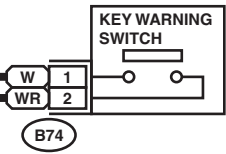

OC : WITHOUT CRUISE CONTROL
WC : WITH CRUISE CONTROL

INHIBITOR SWITCH

REF. TO GROUND CIRCUIT [GND (R)-02]

STOP LIGHT SWITCH

KEY INTEGRATED CONNECTOR

B64 (BLACK)

B65 (BLACK)

B74

B12 HR

B376 (BLACK)

T7 (BLACK)