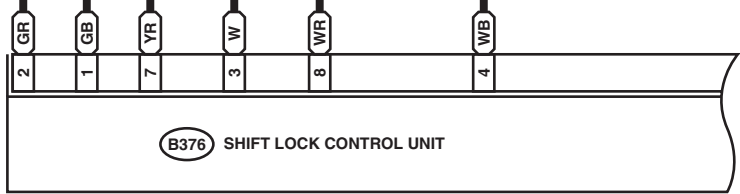

OC : WITHOUT CRUISE CONTROL
WC : WITH CRUISE CONTROL

INHIBITOR SWITCH

REF. TO GROUND CIRCUIT [GND (R)-02]

STOP LIGHT SWITCH

KEY INTEGRATED CONNECTOR

B64 (BLACK)

B65 (BLACK)

B74

B12 HR

B376 (BLACK)

T7 (BLACK)