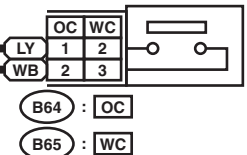

OC : WITHOUT CRUISE CONTROL
WC : WITH CRUISE CONTROL

INHIBITOR SWITCH

REF. TO GROUND CIRCUIT [GND (R)-02]

STOP LIGHT SWITCH

KEY INTEGRATED CONNECTOR

B64 (BLACK)

B65 (BLACK)

B74

B12 HR

B376 (BLACK)

T7 (BLACK)