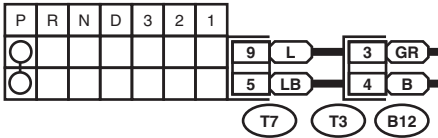

OC : WITHOUT CRUISE CONTROL
WC : WITH CRUISE CONTROL

INHIBITOR SWITCH

REF. TO GROUND CIRCUIT [GND (R)-02]

STOP LIGHT SWITCH

KEY INTEGRATED CONNECTOR

B64 (BLACK)

B65 (BLACK)

B74

B12 HR

B376 (BLACK)

T7 (BLACK)