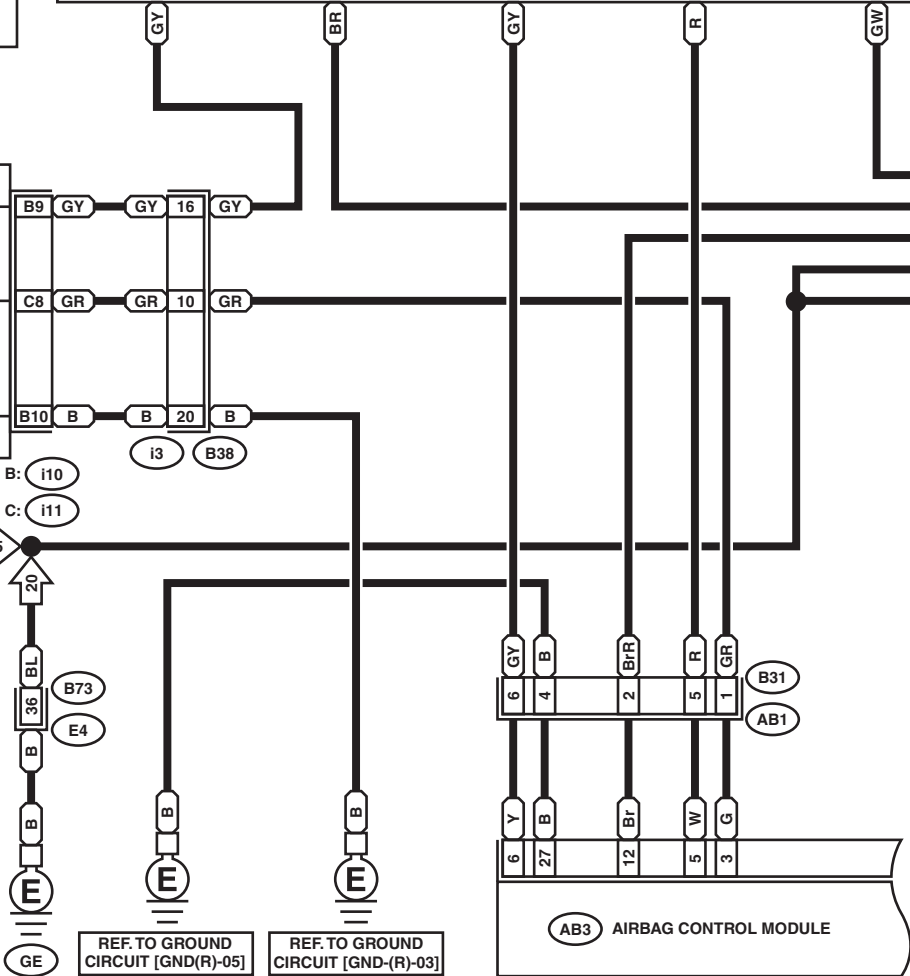

DATA LINK CONNECTOR

B31 (YELLOW)

C: i11 (GREEN)

B40 (BLACK)

AB3 (YELLOW)

B73 (BLACK)

B: i10 (GREEN)

i3

C: B136 HR