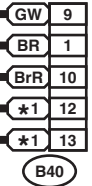

DATA LINK CONNECTOR

B31 (YELLOW)

C: i11 (GREEN)

B40 (BLACK)

AB3 (YELLOW)

B73 (BLACK)

B: i10 (GREEN)

i3