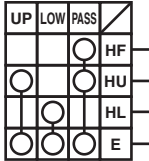

COMBINATION METER

HI-BEAM INDICATOR LIGHT

DIMMER & PASSING SWITCH

LIGHTING SWITCH

REF. TO GROUND CIRCUIT [GND(L)-01]    REF. TO GROUND CIRCUIT [GND(L)-01]

REF. TO GROUND CIRCUIT [GND(L)-02]