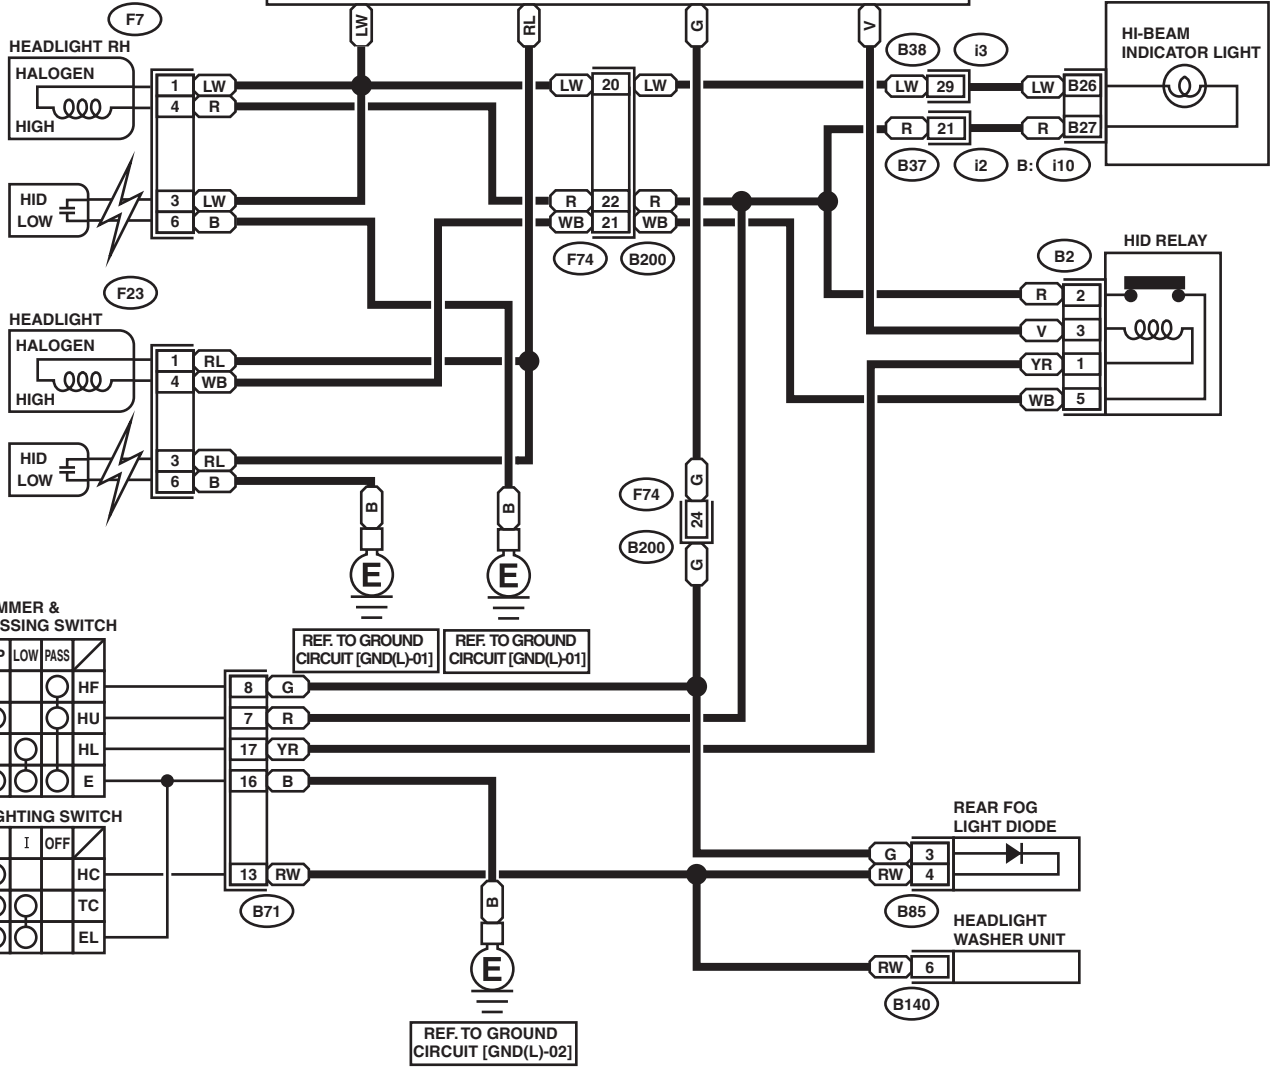

COMBINATION METER

HI-BEAM INDICATOR LIGHT

DIMMER & PASSING SWITCH

LIGHTING SWITCH

REF. TO GROUND CIRCUIT [GND(L)-01]    REF. TO GROUND CIRCUIT [GND(L)-01]

REF. TO GROUND CIRCUIT [GND(L)-02]