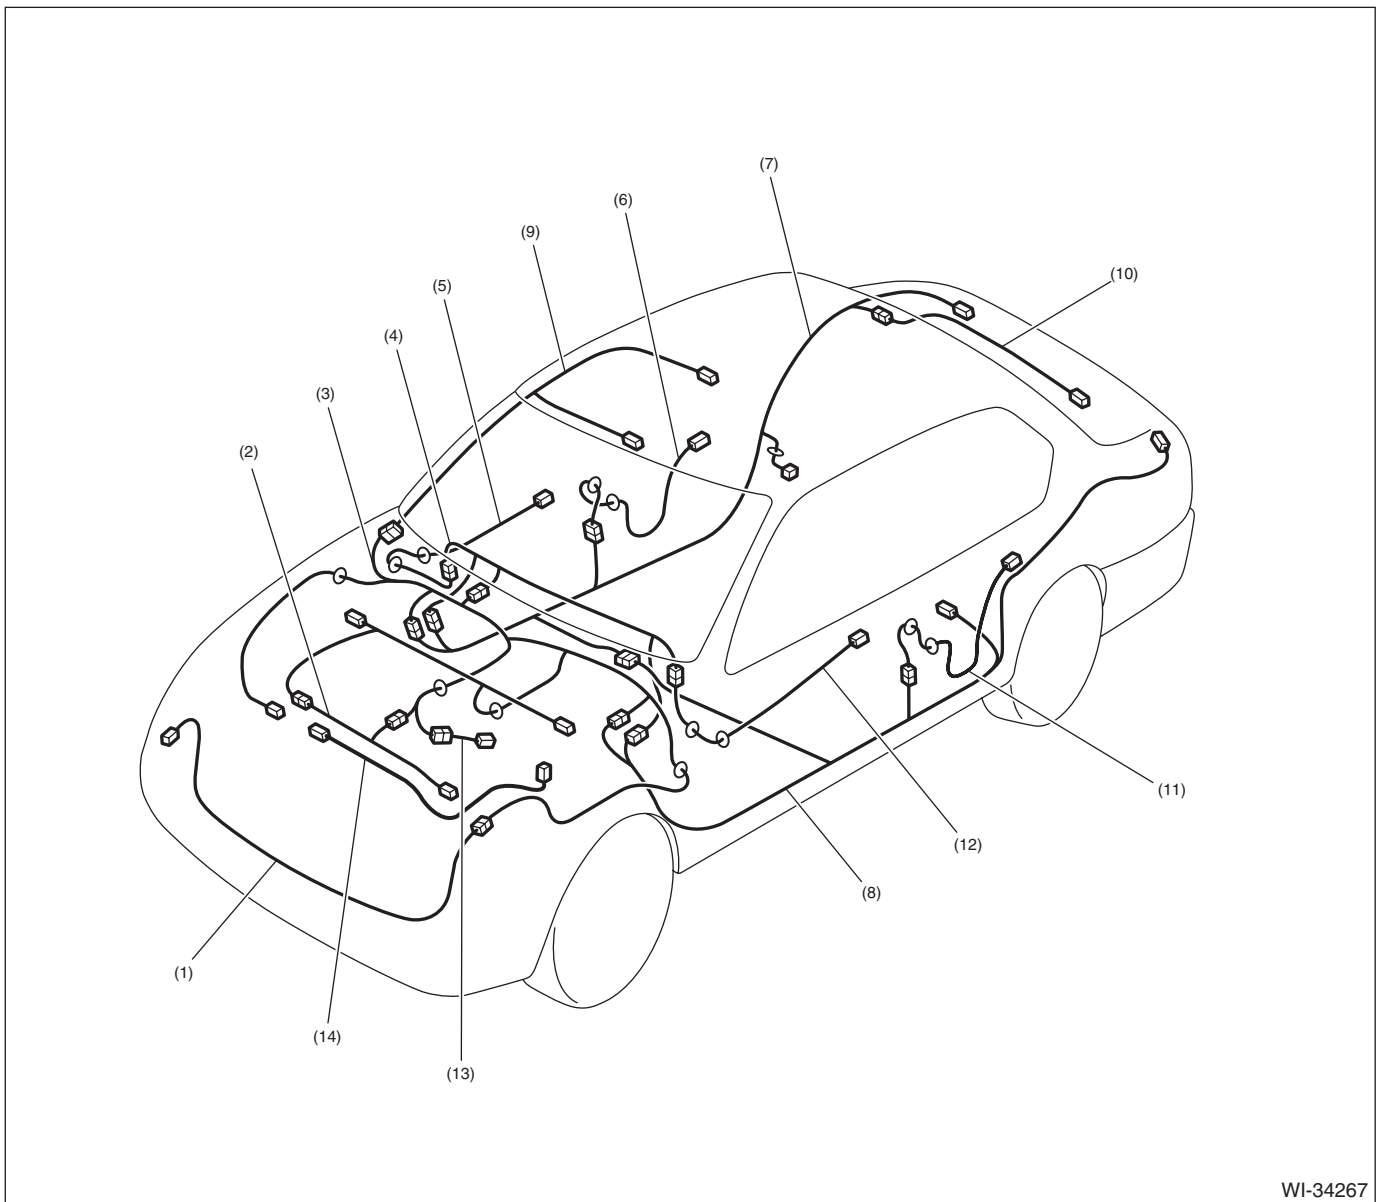

Harness Components Location

WIRING SYSTEM

54. Harness Components Location

A: LOCATION

1. 4 DOOR MODEL

WI-34267

- | | | |
|-------------------------------------|----------------------------|-------------------------|
| (1) Front wiring harness | (7) Rear wiring harness RH | (12) Front door cord LH |
| (2) Engine wiring harness | (8) Rear wiring harness LH | (13) Transmission cord |
| (3) Bulkhead wiring harness | (9) Roof cord | (14) Generator cord |
| (4) Instrument panel wiring harness | (10) Trunk lid cord | |
| (5) Front door cord RH | (11) Rear door cord LH | |
| (6) Rear door cord RH | | |

2. 5 DOOR MODEL/XV MODEL

WI-34268

- | | | |
|-------------------------------------|----------------------------|-------------------------|
| (1) Front wiring harness | (7) Rear wiring harness RH | (12) Front door cord LH |
| (2) Engine wiring harness | (8) Rear wiring harness LH | (13) Transmission cord |
| (3) Bulkhead wiring harness | (9) Roof cord | (14) Generator cord |
| (4) Instrument panel wiring harness | (10) Rear gate cord | (15) Rear gate cord |
| (5) Front door cord RH | (11) Rear door cord LH | |
| (6) Rear door cord RH | | |