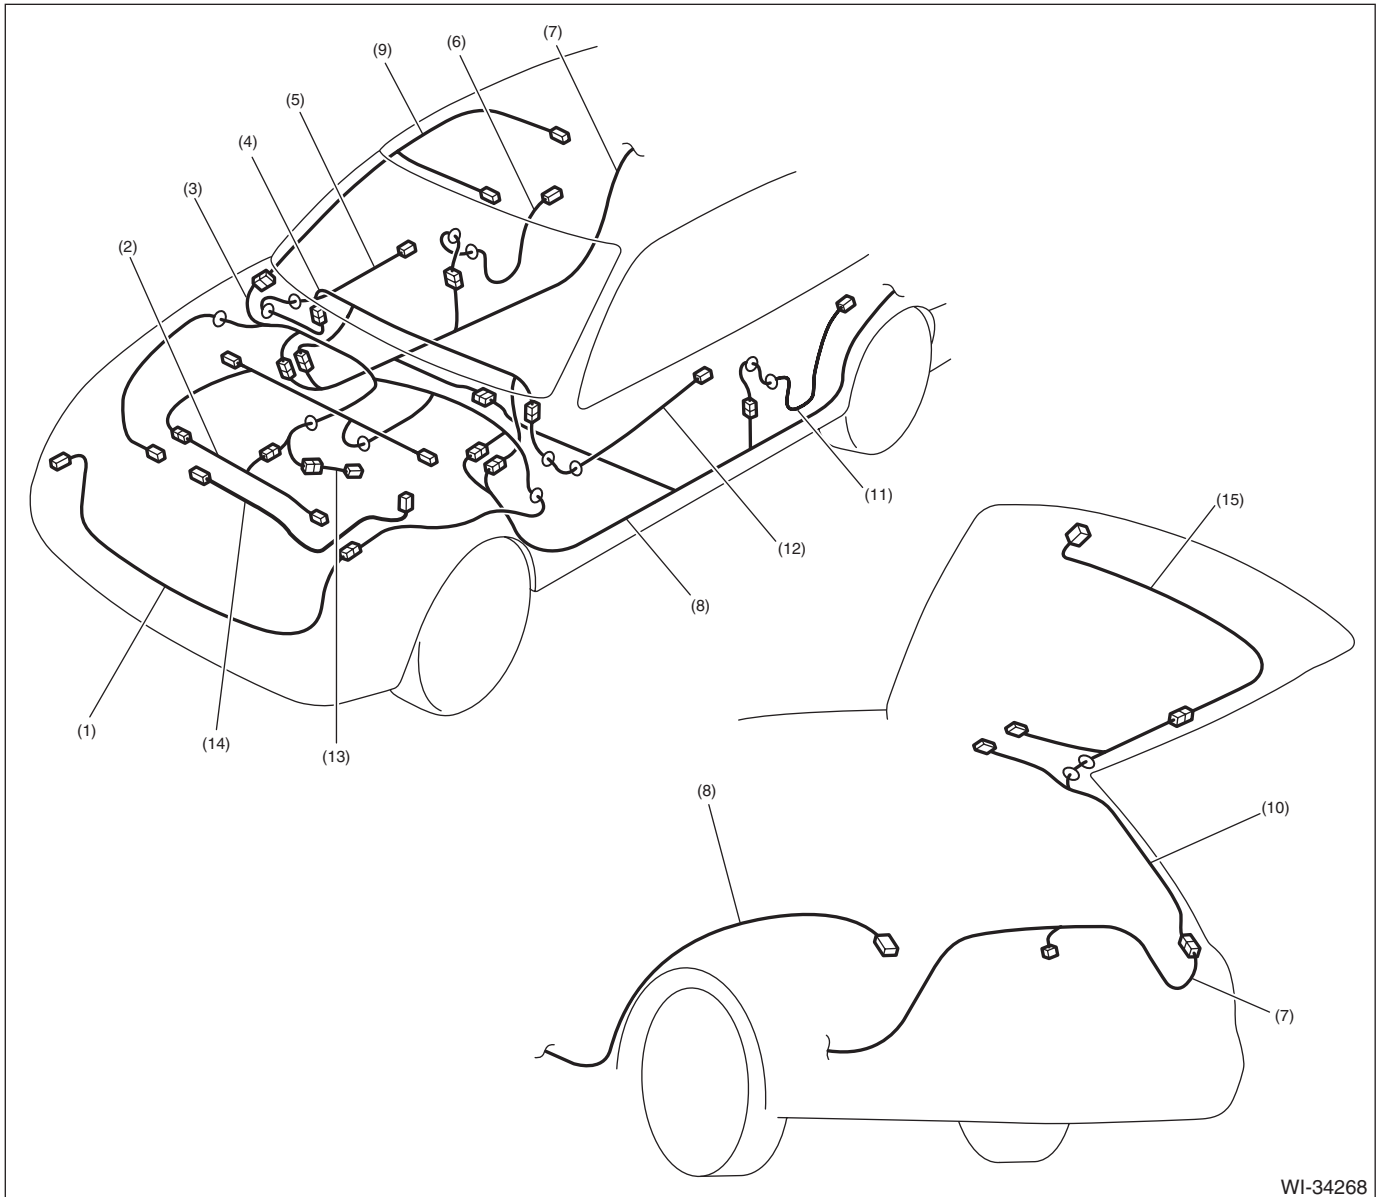

Harness Components Location

WIRING SYSTEM

54. Harness Components Location

A: LOCATION

1. 4 DOOR MODEL

WI-34267

- | | | |
|-------------------------------------|----------------------------|-------------------------|
| (1) Front wiring harness | (7) Rear wiring harness RH | (12) Front door cord LH |
| (2) Engine wiring harness | (8) Rear wiring harness LH | (13) Transmission cord |
| (3) Bulkhead wiring harness | (9) Roof cord | (14) Generator cord |
| (4) Instrument panel wiring harness | (10) Trunk lid cord | |
| (5) Front door cord RH | (11) Rear door cord LH | |
| (6) Rear door cord RH | | |

2. 5 DOOR MODEL/XV MODEL

WI-34268

- | | | |
|-------------------------------------|----------------------------|-------------------------|
| (1) Front wiring harness | (7) Rear wiring harness RH | (12) Front door cord LH |
| (2) Engine wiring harness | (8) Rear wiring harness LH | (13) Transmission cord |
| (3) Bulkhead wiring harness | (9) Roof cord | (14) Generator cord |
| (4) Instrument panel wiring harness | (10) Rear gate cord | (15) Rear gate cord |
| (5) Front door cord RH | (11) Rear door cord LH | |
| (6) Rear door cord RH | | |