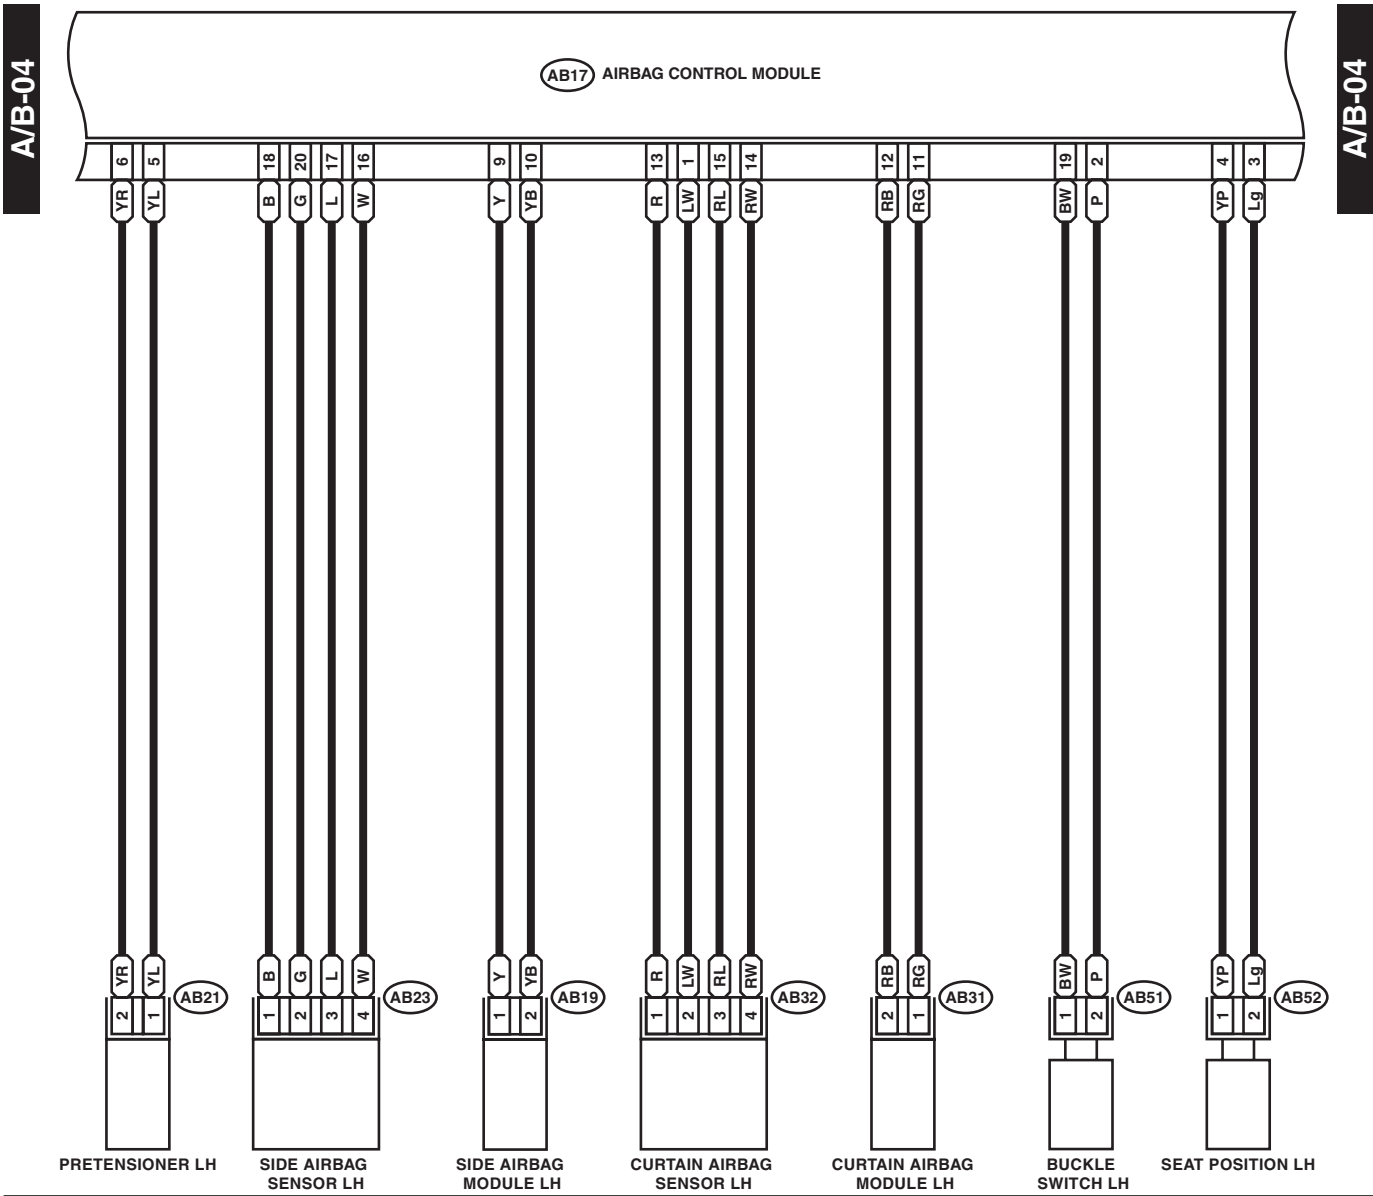

Airbag System

WIRING SYSTEM

12. Airbag System

A: WIRING DIAGRAM

Airbag System

WIRING SYSTEM

A/B-02

A/B-02

*1 : TERMINAL No. OPTIONAL ARRANGEMENT AMONG 7, 8 AND 9
 *2 : TERMINAL No. OPTIONAL ARRANGEMENT AMONG 10, 11 AND 12

WI-16023

Airbag System

WIRING SYSTEM

WI-16024

Airbag System

WIRING SYSTEM

WI-16025