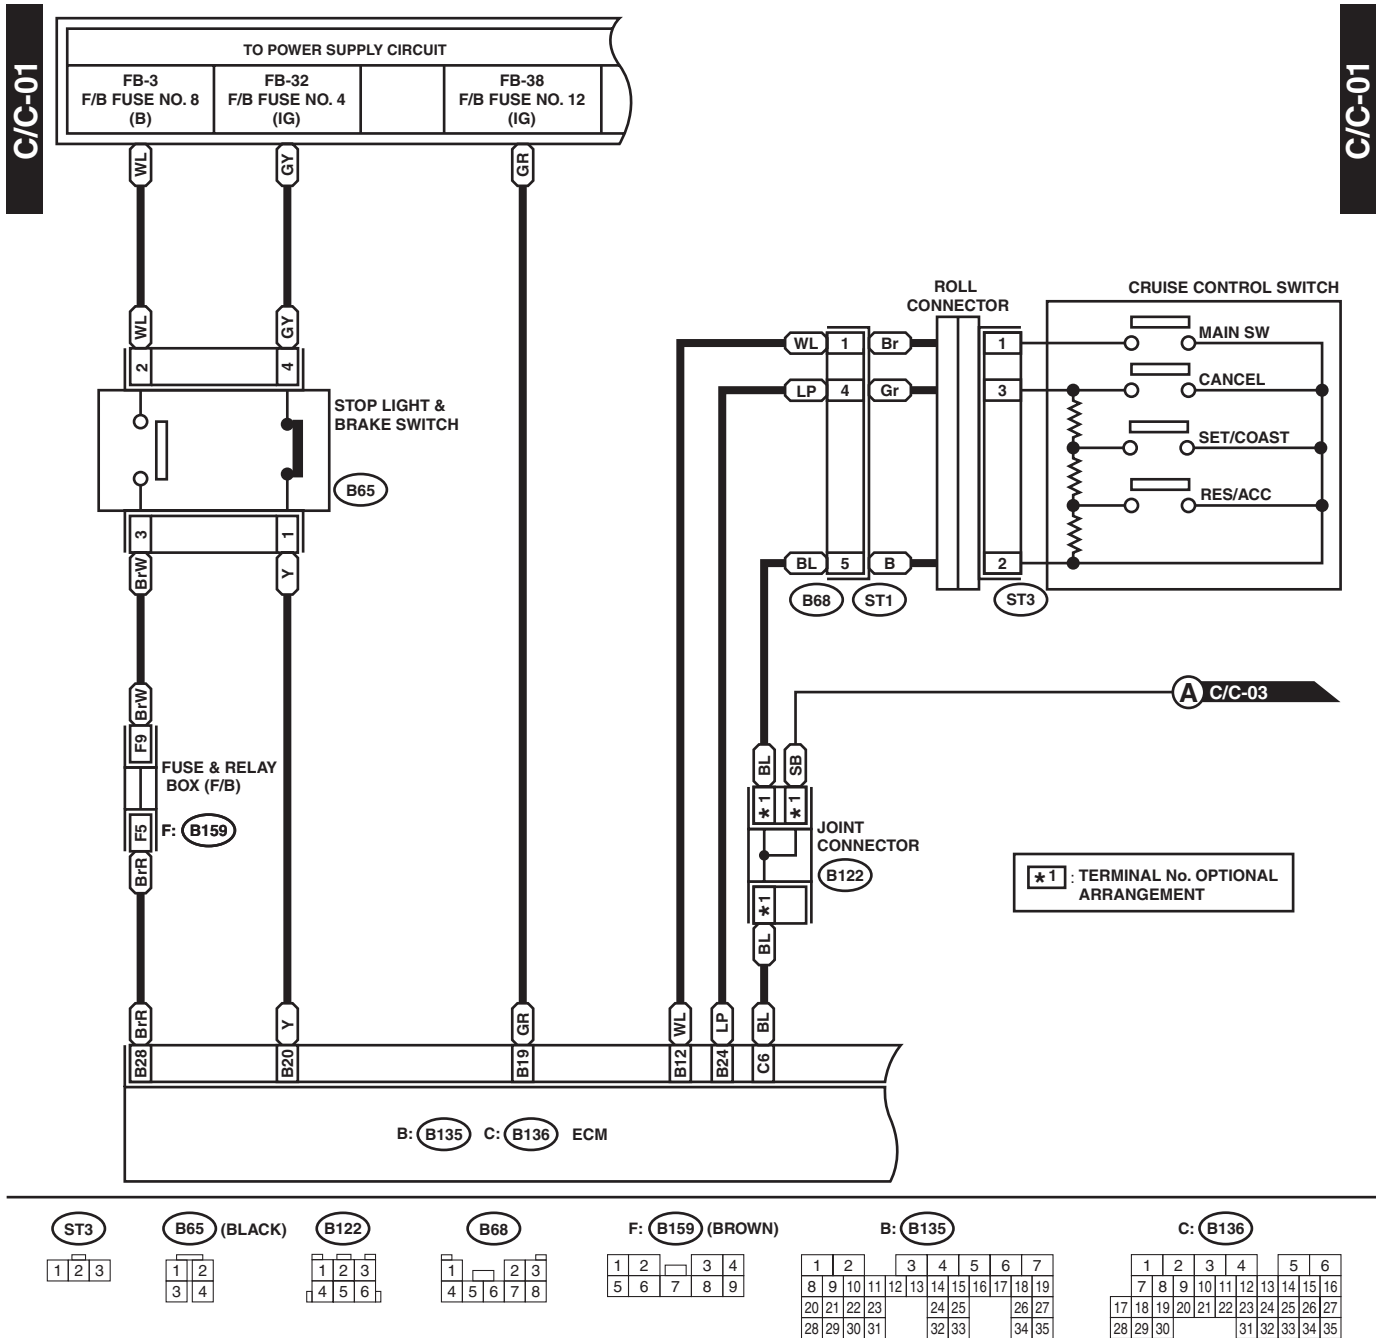

15. Cruise Control System

A: WIRING DIAGRAM

Cruise Control System

WIRING SYSTEM

C/C-02

C/C-02

WI-16030