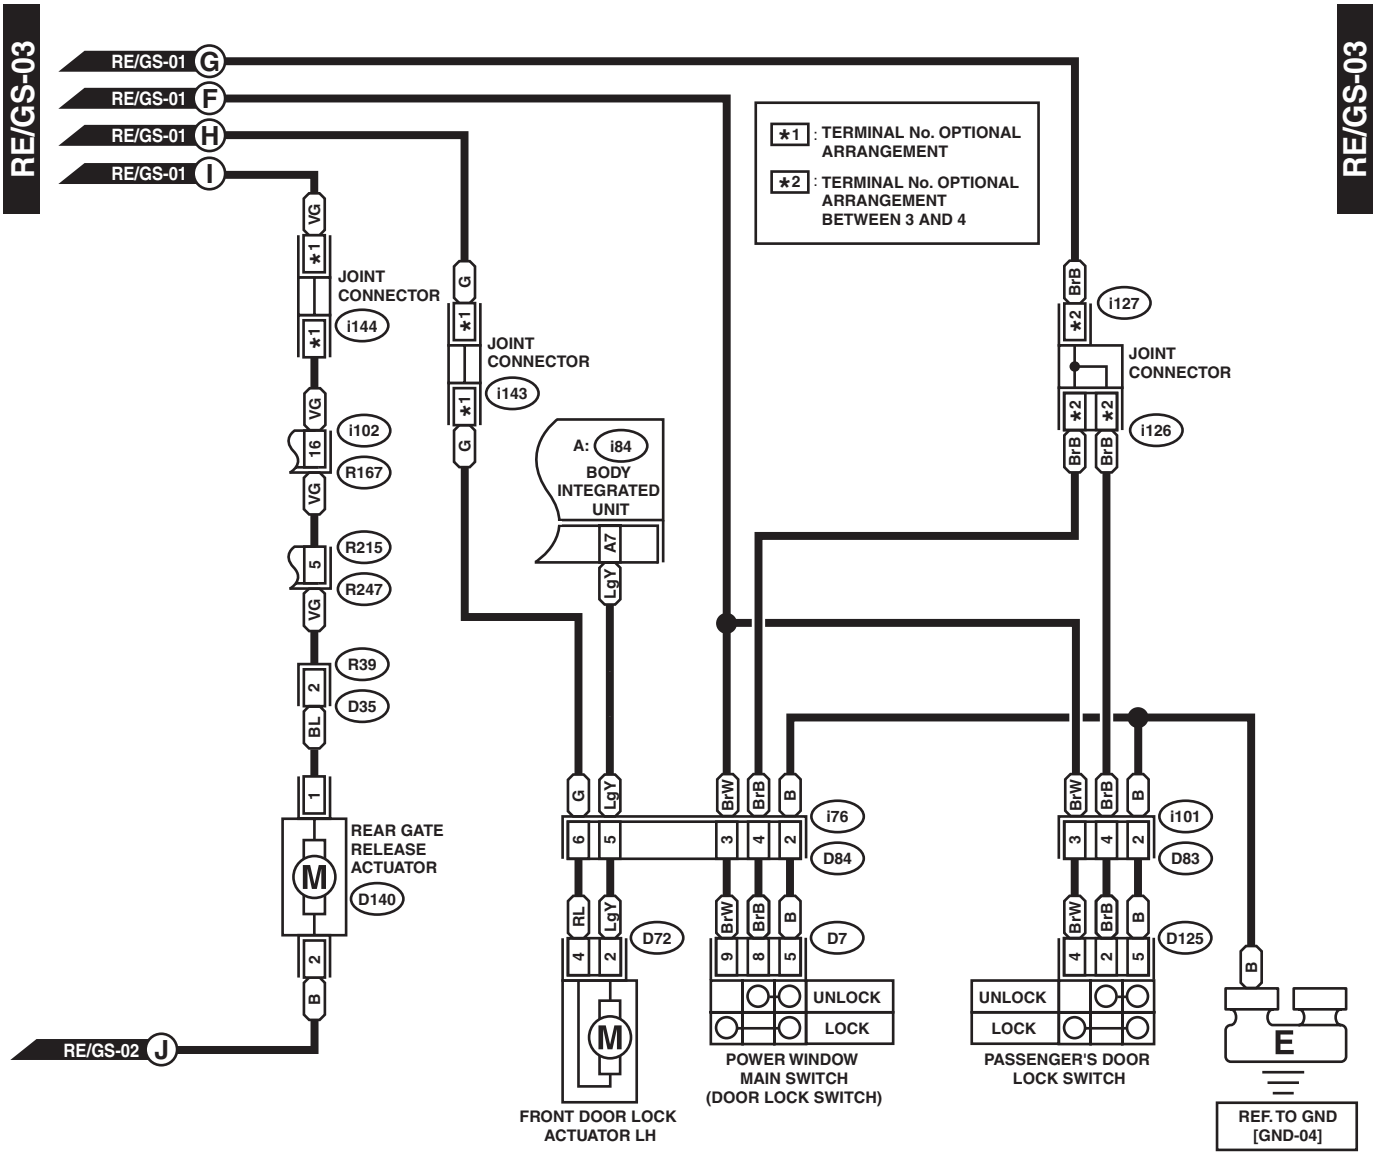

### A: WIRING DIAGRAM

WI-16037

# Remote Engine Start System

## WIRING SYSTEM

WI-16038

# Remote Engine Start System

WIRING SYSTEM

WI-16039