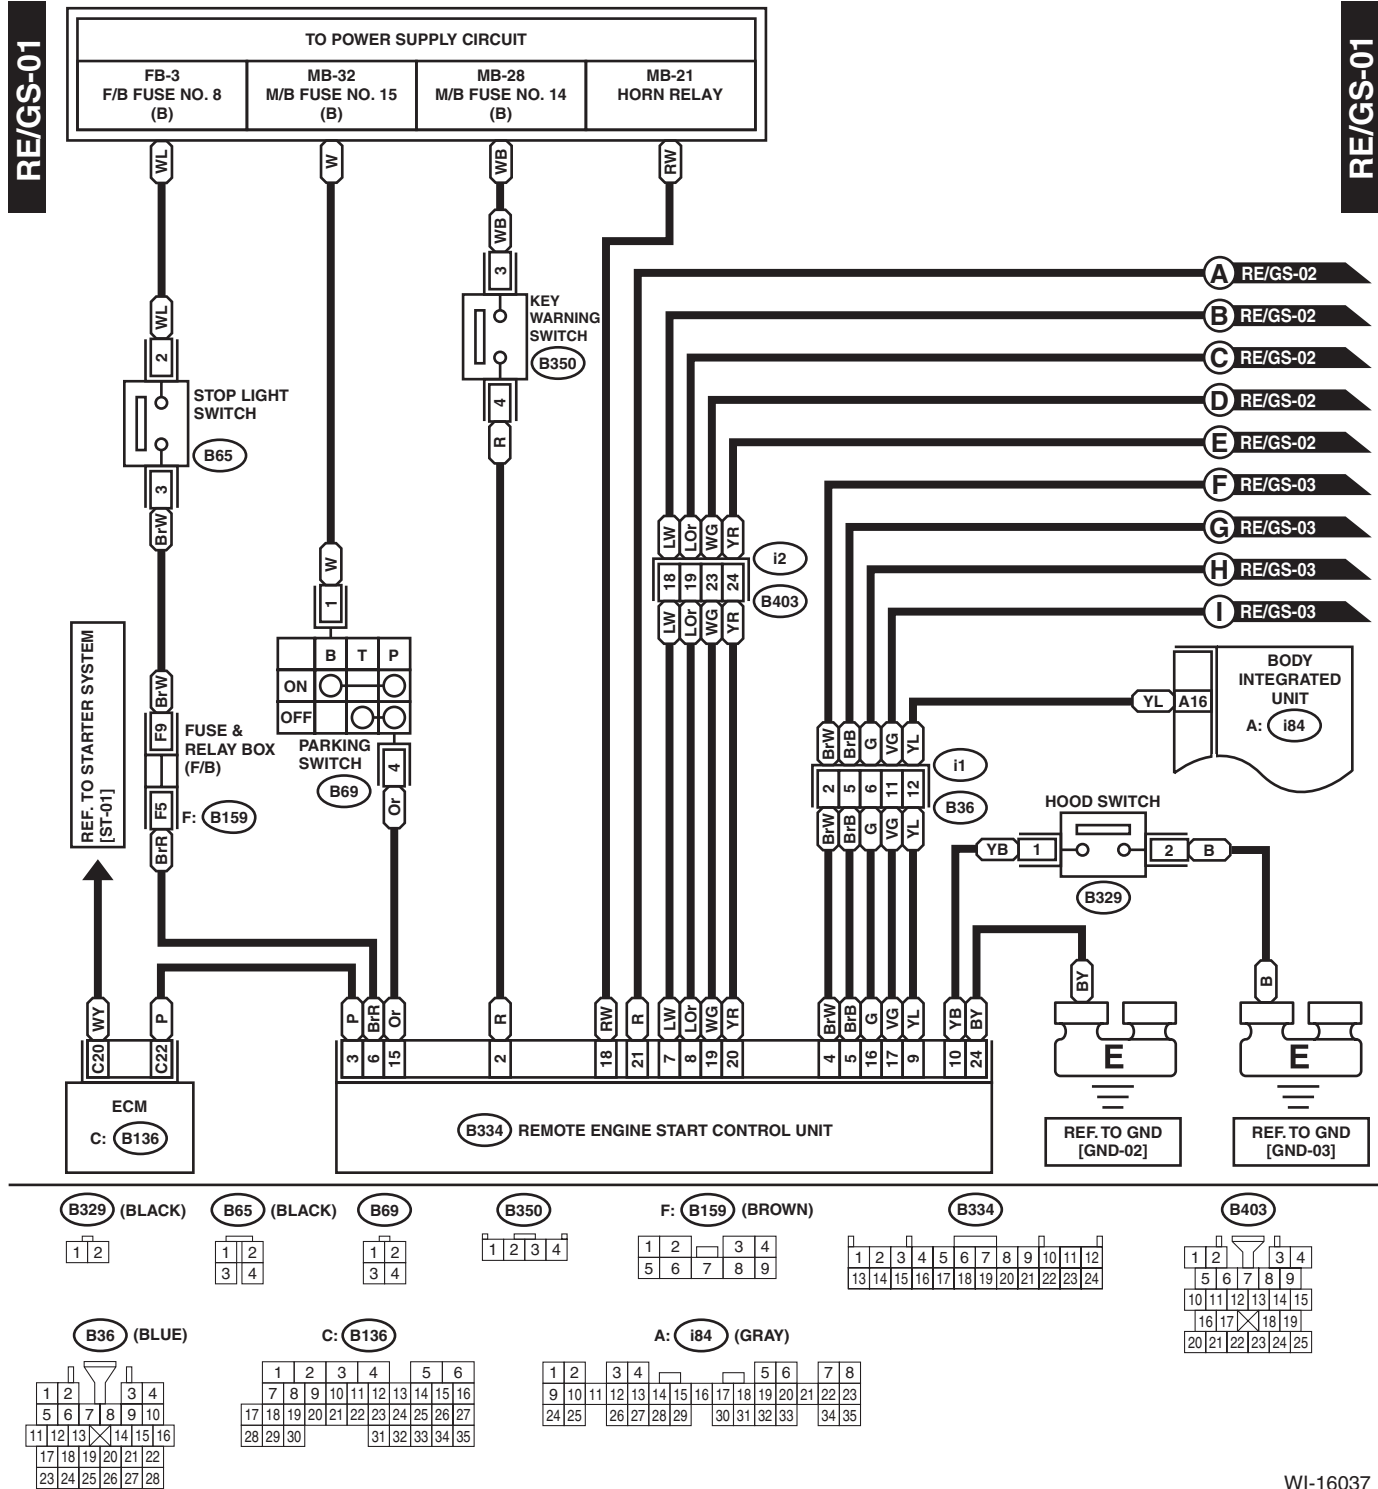

## 20. Remote Engine Start System

### A: WIRING DIAGRAM

WI-16037

## WIRING SYSTEM

WI-16038

# Remote Engine Start System

WIRING SYSTEM

WI-16039