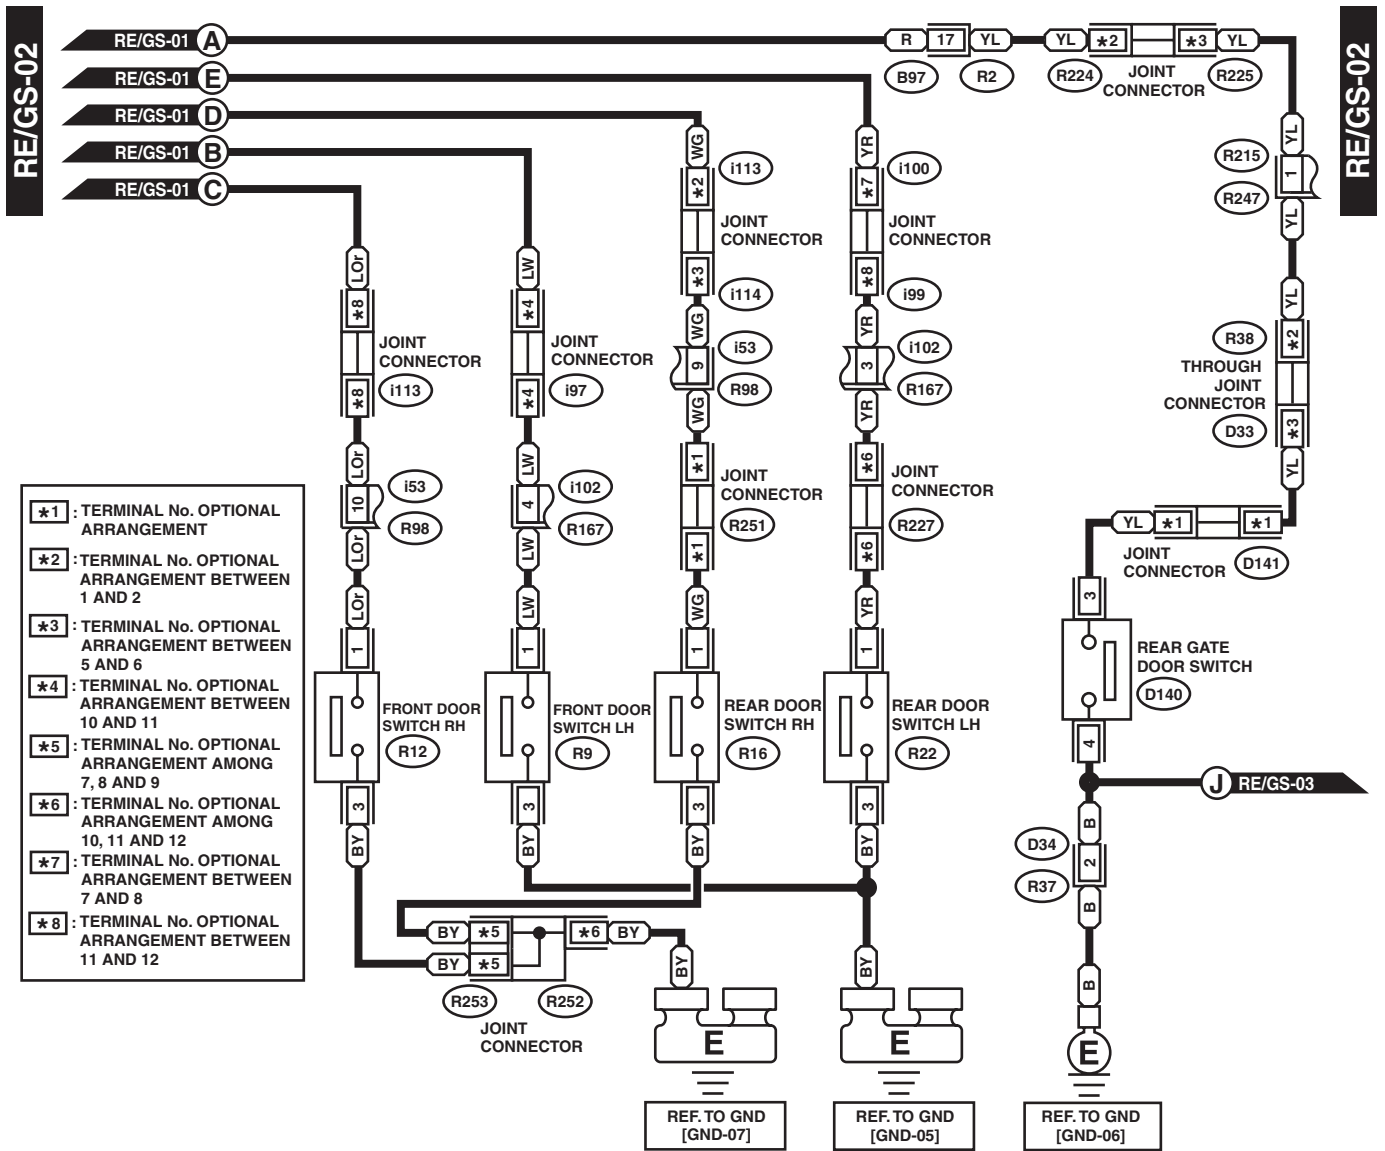

## 20. Remote Engine Start System

### A: WIRING DIAGRAM

WI-16037

## WIRING SYSTEM

WI-16038

# Remote Engine Start System

WIRING SYSTEM

WI-16039