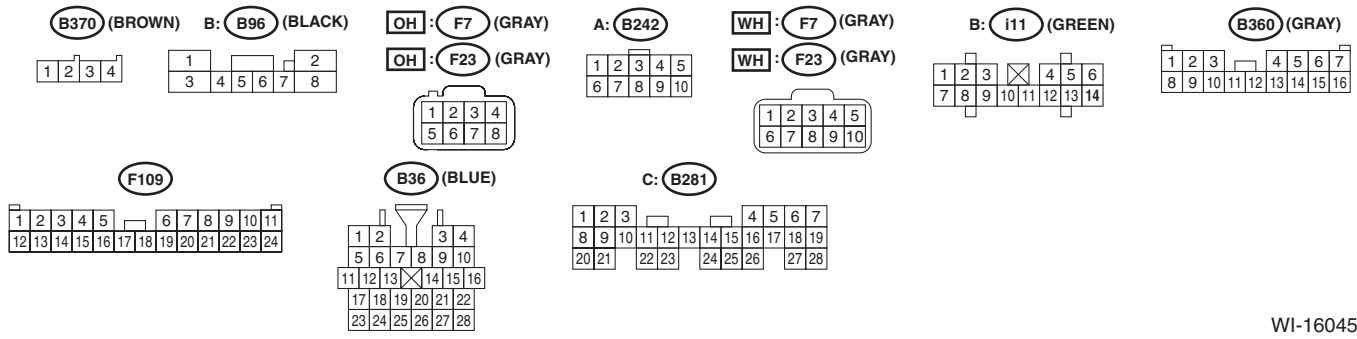

24. Headlight System

A: WIRING DIAGRAM

WI-16045

Headlight System

WIRING SYSTEM

WI-16046

Headlight System

WIRING SYSTEM

H/L-03

H/L-03

WI-16047