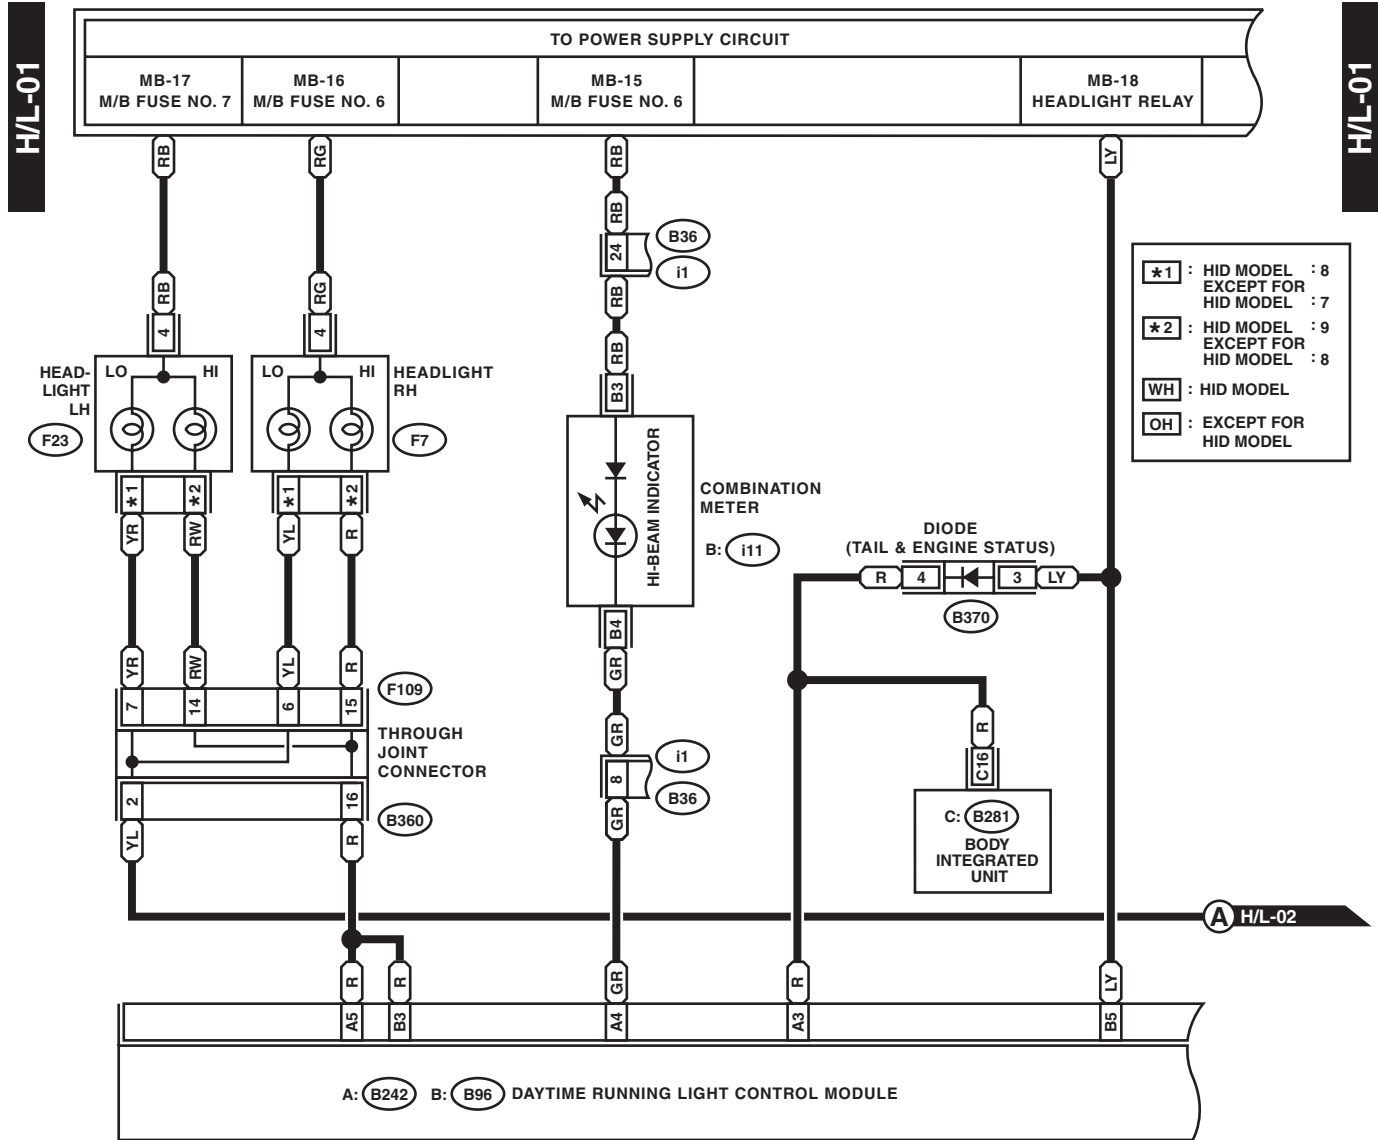

24. Headlight System

A: WIRING DIAGRAM

WI-16045

Headlight System

WIRING SYSTEM

WI-16046

Headlight System

WIRING SYSTEM