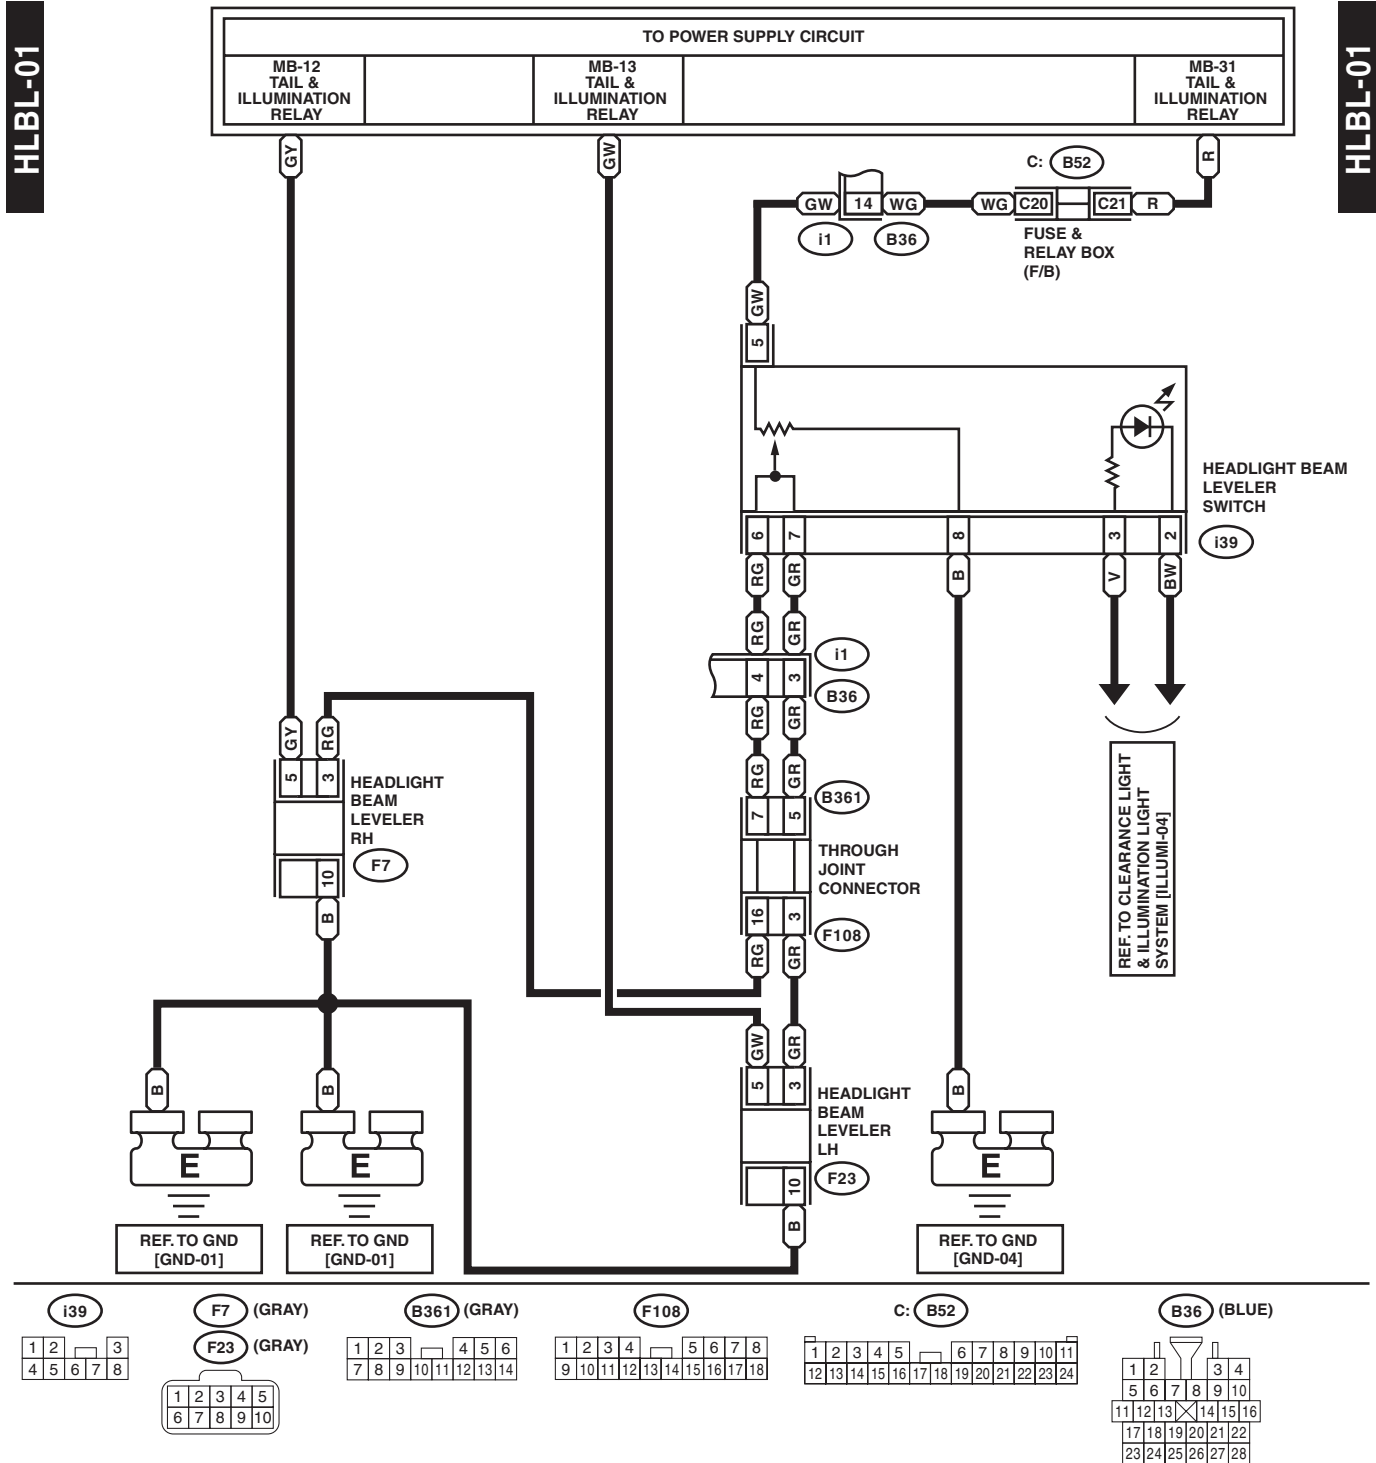

Headlight Beam Leveler System

WIRING SYSTEM

25. Headlight Beam Leveler System

A: WIRING DIAGRAM

WI-21030