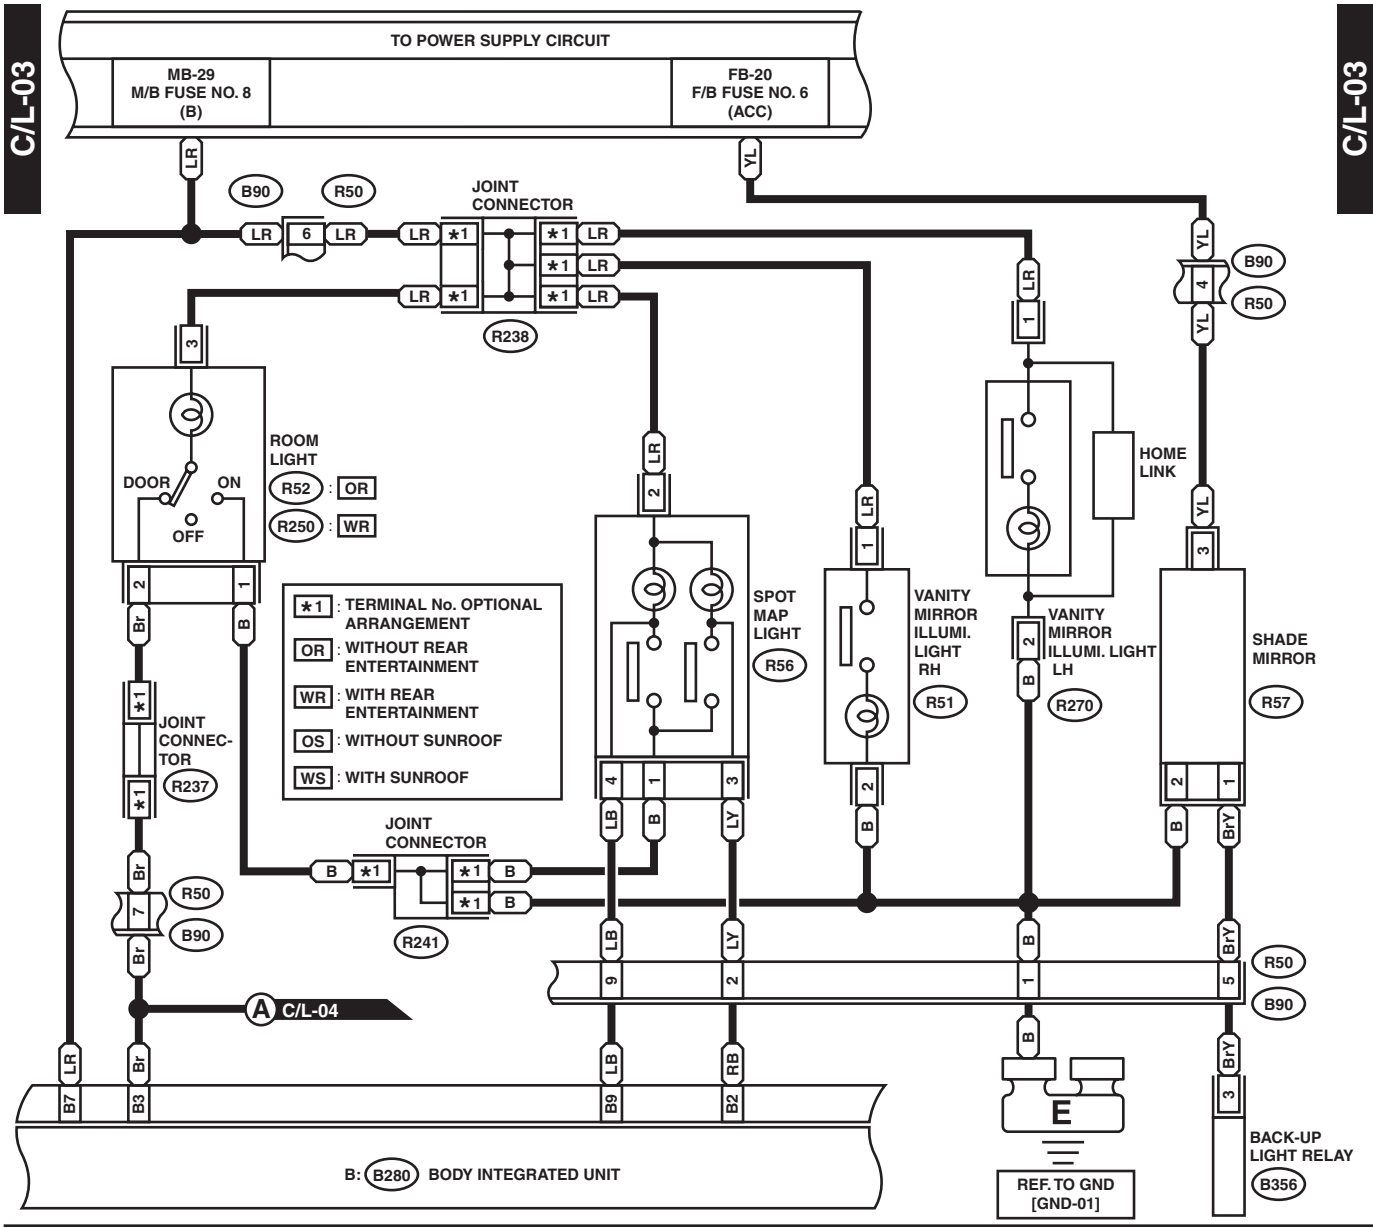

31. Interior Light System

A: WIRING DIAGRAM

Interior Light System

WIRING SYSTEM

- *1 : TERMINAL No. OPTIONAL ARRANGEMENT BETWEEN 1 AND 2
- *2 : TERMINAL No. OPTIONAL ARRANGEMENT BETWEEN 5 AND 6
- *3 : TERMINAL No. OPTIONAL ARRANGEMENT
- *4 : TERMINAL No. OPTIONAL ARRANGEMENT AMONG 10, 11 AND 12
- *5 : TERMINAL No. OPTIONAL ARRANGEMENT AMONG 7, 8 AND 9

WI-16060

Interior Light System

WIRING SYSTEM

WI-16061

Interior Light System

WIRING SYSTEM

- *1 : TERMINAL No. OPTIONAL ARRANGEMENT AMONG 7, 8 AND 9
- *2 : TERMINAL No. OPTIONAL ARRANGEMENT AMONG 10, 11 AND 12
- *3 : TERMINAL No. OPTIONAL ARRANGEMENT BETWEEN 5 AND 6
- *4 : TERMINAL No. OPTIONAL ARRANGEMENT BETWEEN 7 AND 8
- *5 : TERMINAL No. OPTIONAL ARRANGEMENT BETWEEN 1 AND 2
- *6 : TERMINAL No. OPTIONAL ARRANGEMENT

WI-16062

Interior Light System

WIRING SYSTEM

C/L-05

C/L-05

- ★1 : TERMINAL No. OPTIONAL ARRANGEMENT AMONG 7, 8 AND 9
- ★2 : TERMINAL No. OPTIONAL ARRANGEMENT BETWEEN 11 AND 12
- ★3 : TERMINAL No. OPTIONAL ARRANGEMENT BETWEEN 5 AND 6
- ★4 : TERMINAL No. OPTIONAL ARRANGEMENT BETWEEN 1 AND 2
- ★5 : TERMINAL No. OPTIONAL ARRANGEMENT BETWEEN 7 AND 8