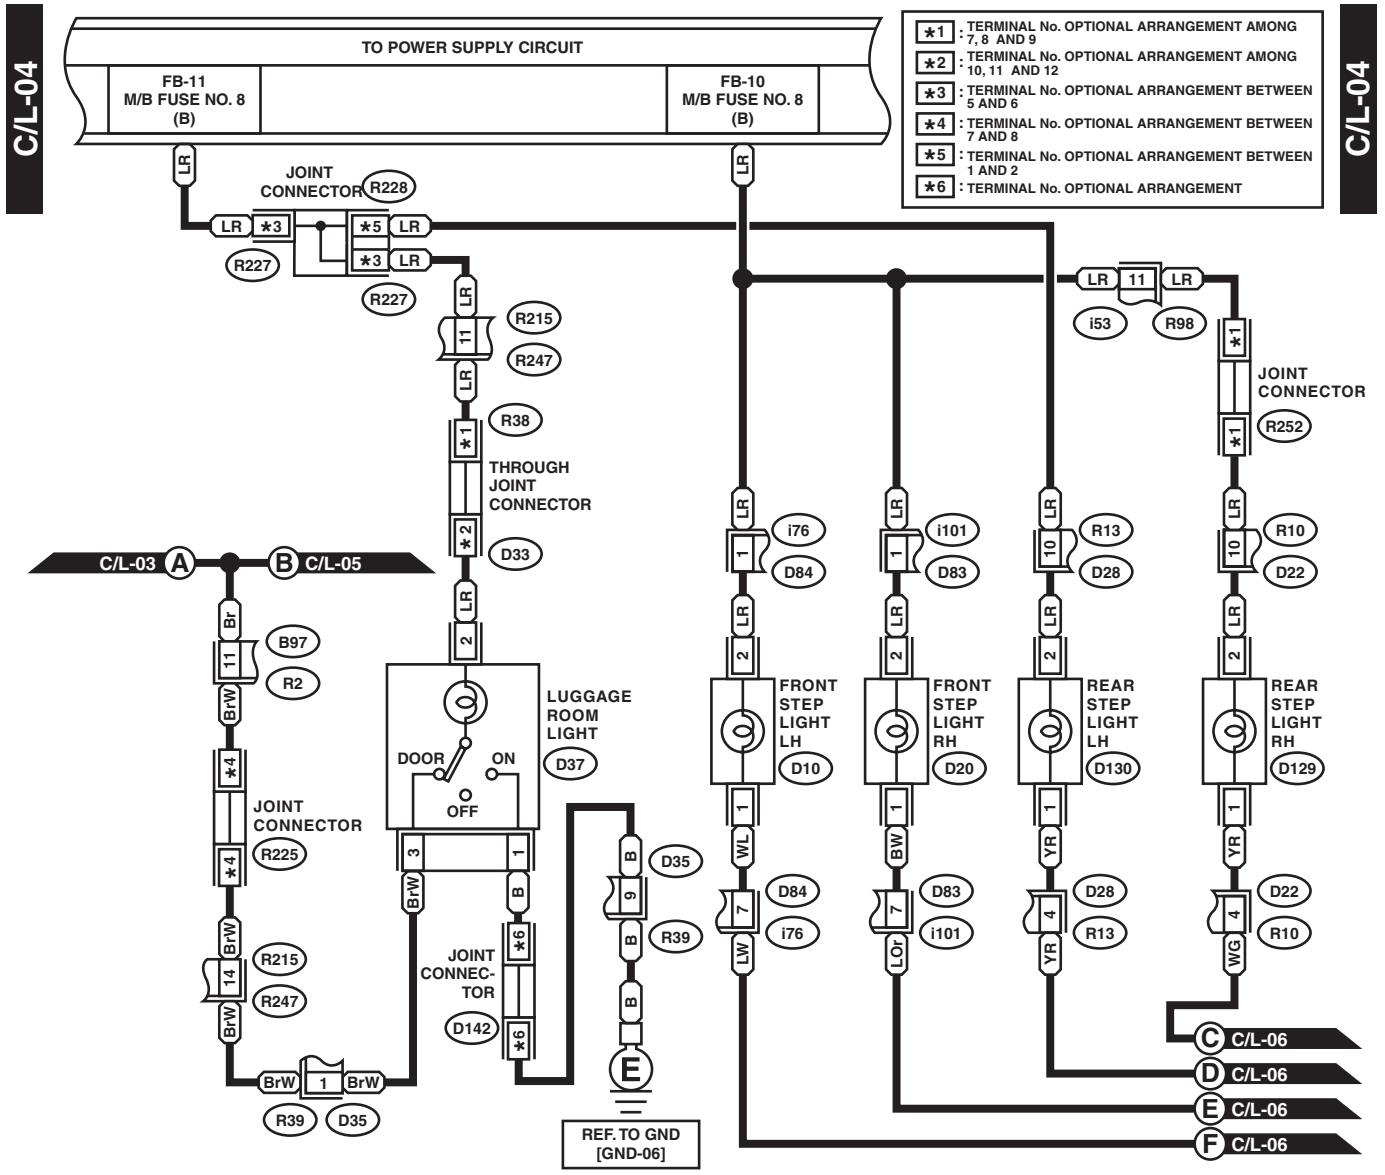

31. Interior Light System

A: WIRING DIAGRAM

Interior Light System

WIRING SYSTEM

- *1 : TERMINAL No. OPTIONAL ARRANGEMENT BETWEEN 1 AND 2
- *2 : TERMINAL No. OPTIONAL ARRANGEMENT BETWEEN 5 AND 6
- *3 : TERMINAL No. OPTIONAL ARRANGEMENT
- *4 : TERMINAL No. OPTIONAL ARRANGEMENT AMONG 10, 11 AND 12
- *5 : TERMINAL No. OPTIONAL ARRANGEMENT AMONG 7, 8 AND 9

WI-16060

Interior Light System

WIRING SYSTEM

WI-16061

Interior Light System

WIRING SYSTEM

- *1 : TERMINAL No. OPTIONAL ARRANGEMENT AMONG 7, 8 AND 9
- *2 : TERMINAL No. OPTIONAL ARRANGEMENT AMONG 10, 11 AND 12
- *3 : TERMINAL No. OPTIONAL ARRANGEMENT BETWEEN 5 AND 6
- *4 : TERMINAL No. OPTIONAL ARRANGEMENT BETWEEN 7 AND 8
- *5 : TERMINAL No. OPTIONAL ARRANGEMENT BETWEEN 1 AND 2
- *6 : TERMINAL No. OPTIONAL ARRANGEMENT

WI-16062

Interior Light System

WIRING SYSTEM

C/L-05

C/L-05

- ★1 : TERMINAL No. OPTIONAL ARRANGEMENT AMONG 7, 8 AND 9
- ★2 : TERMINAL No. OPTIONAL ARRANGEMENT BETWEEN 11 AND 12
- ★3 : TERMINAL No. OPTIONAL ARRANGEMENT BETWEEN 5 AND 6
- ★4 : TERMINAL No. OPTIONAL ARRANGEMENT BETWEEN 1 AND 2
- ★5 : TERMINAL No. OPTIONAL ARRANGEMENT BETWEEN 7 AND 8