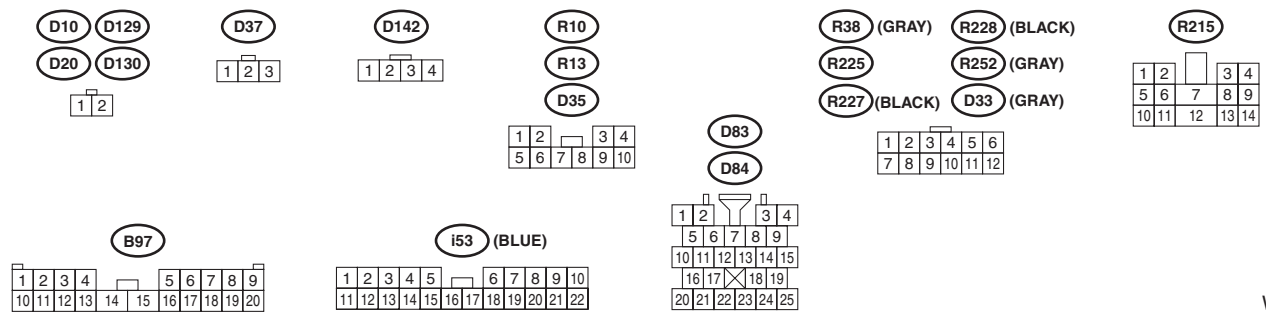

31. Interior Light System

A: WIRING DIAGRAM

Interior Light System

WIRING SYSTEM

- *1 : TERMINAL No. OPTIONAL ARRANGEMENT BETWEEN 1 AND 2
- *2 : TERMINAL No. OPTIONAL ARRANGEMENT BETWEEN 5 AND 6
- *3 : TERMINAL No. OPTIONAL ARRANGEMENT
- *4 : TERMINAL No. OPTIONAL ARRANGEMENT AMONG 10, 11 AND 12
- *5 : TERMINAL No. OPTIONAL ARRANGEMENT AMONG 7, 8 AND 9

WI-16060

Interior Light System

WIRING SYSTEM

WI-16061

Interior Light System

WIRING SYSTEM

- *1 : TERMINAL No. OPTIONAL ARRANGEMENT AMONG 7, 8 AND 9
- *2 : TERMINAL No. OPTIONAL ARRANGEMENT AMONG 10, 11 AND 12
- *3 : TERMINAL No. OPTIONAL ARRANGEMENT BETWEEN 5 AND 6
- *4 : TERMINAL No. OPTIONAL ARRANGEMENT BETWEEN 7 AND 8
- *5 : TERMINAL No. OPTIONAL ARRANGEMENT BETWEEN 1 AND 2
- *6 : TERMINAL No. OPTIONAL ARRANGEMENT

WI-16062

Interior Light System

WIRING SYSTEM

C/L-05

C/L-05

- ★1 : TERMINAL No. OPTIONAL ARRANGEMENT AMONG 7, 8 AND 9
- ★2 : TERMINAL No. OPTIONAL ARRANGEMENT BETWEEN 11 AND 12
- ★3 : TERMINAL No. OPTIONAL ARRANGEMENT BETWEEN 5 AND 6
- ★4 : TERMINAL No. OPTIONAL ARRANGEMENT BETWEEN 1 AND 2
- ★5 : TERMINAL No. OPTIONAL ARRANGEMENT BETWEEN 7 AND 8