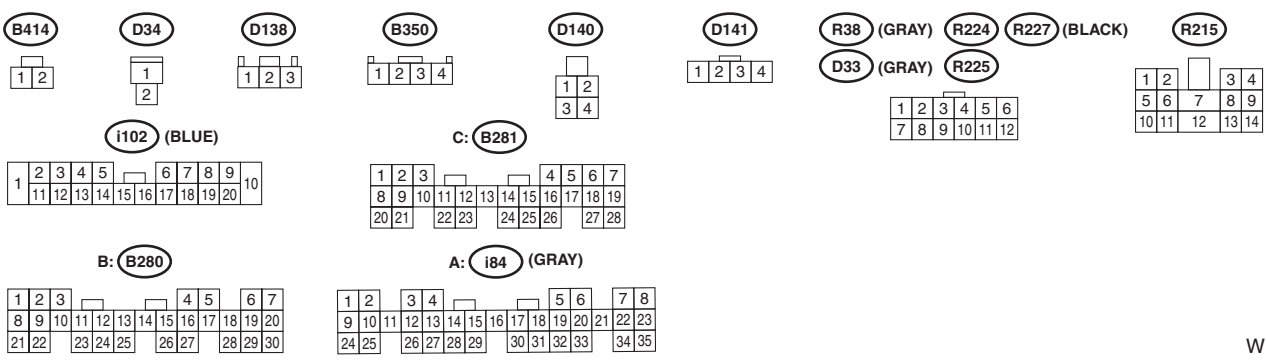

31. Interior Light System

A: WIRING DIAGRAM

Interior Light System

WIRING SYSTEM

- *1 : TERMINAL No. OPTIONAL ARRANGEMENT BETWEEN 1 AND 2
- *2 : TERMINAL No. OPTIONAL ARRANGEMENT BETWEEN 5 AND 6
- *3 : TERMINAL No. OPTIONAL ARRANGEMENT
- *4 : TERMINAL No. OPTIONAL ARRANGEMENT AMONG 10, 11 AND 12
- *5 : TERMINAL No. OPTIONAL ARRANGEMENT AMONG 7, 8 AND 9

WI-16060

Interior Light System

WIRING SYSTEM

WI-16061

Interior Light System

WIRING SYSTEM

- *1 : TERMINAL No. OPTIONAL ARRANGEMENT AMONG 7, 8 AND 9
- *2 : TERMINAL No. OPTIONAL ARRANGEMENT AMONG 10, 11 AND 12
- *3 : TERMINAL No. OPTIONAL ARRANGEMENT BETWEEN 5 AND 6
- *4 : TERMINAL No. OPTIONAL ARRANGEMENT BETWEEN 7 AND 8
- *5 : TERMINAL No. OPTIONAL ARRANGEMENT BETWEEN 1 AND 2
- *6 : TERMINAL No. OPTIONAL ARRANGEMENT

WI-16062

Interior Light System

WIRING SYSTEM

C/L-05

C/L-05

- ★1 : TERMINAL No. OPTIONAL ARRANGEMENT AMONG 7, 8 AND 9
- ★2 : TERMINAL No. OPTIONAL ARRANGEMENT BETWEEN 11 AND 12
- ★3 : TERMINAL No. OPTIONAL ARRANGEMENT BETWEEN 5 AND 6
- ★4 : TERMINAL No. OPTIONAL ARRANGEMENT BETWEEN 1 AND 2
- ★5 : TERMINAL No. OPTIONAL ARRANGEMENT BETWEEN 7 AND 8