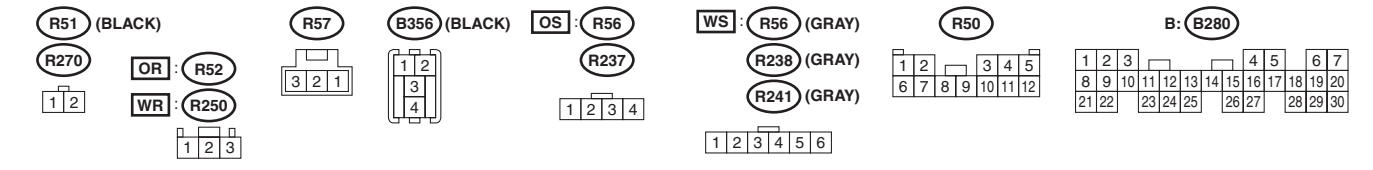

Interior Light System

WIRING SYSTEM

WI-16061