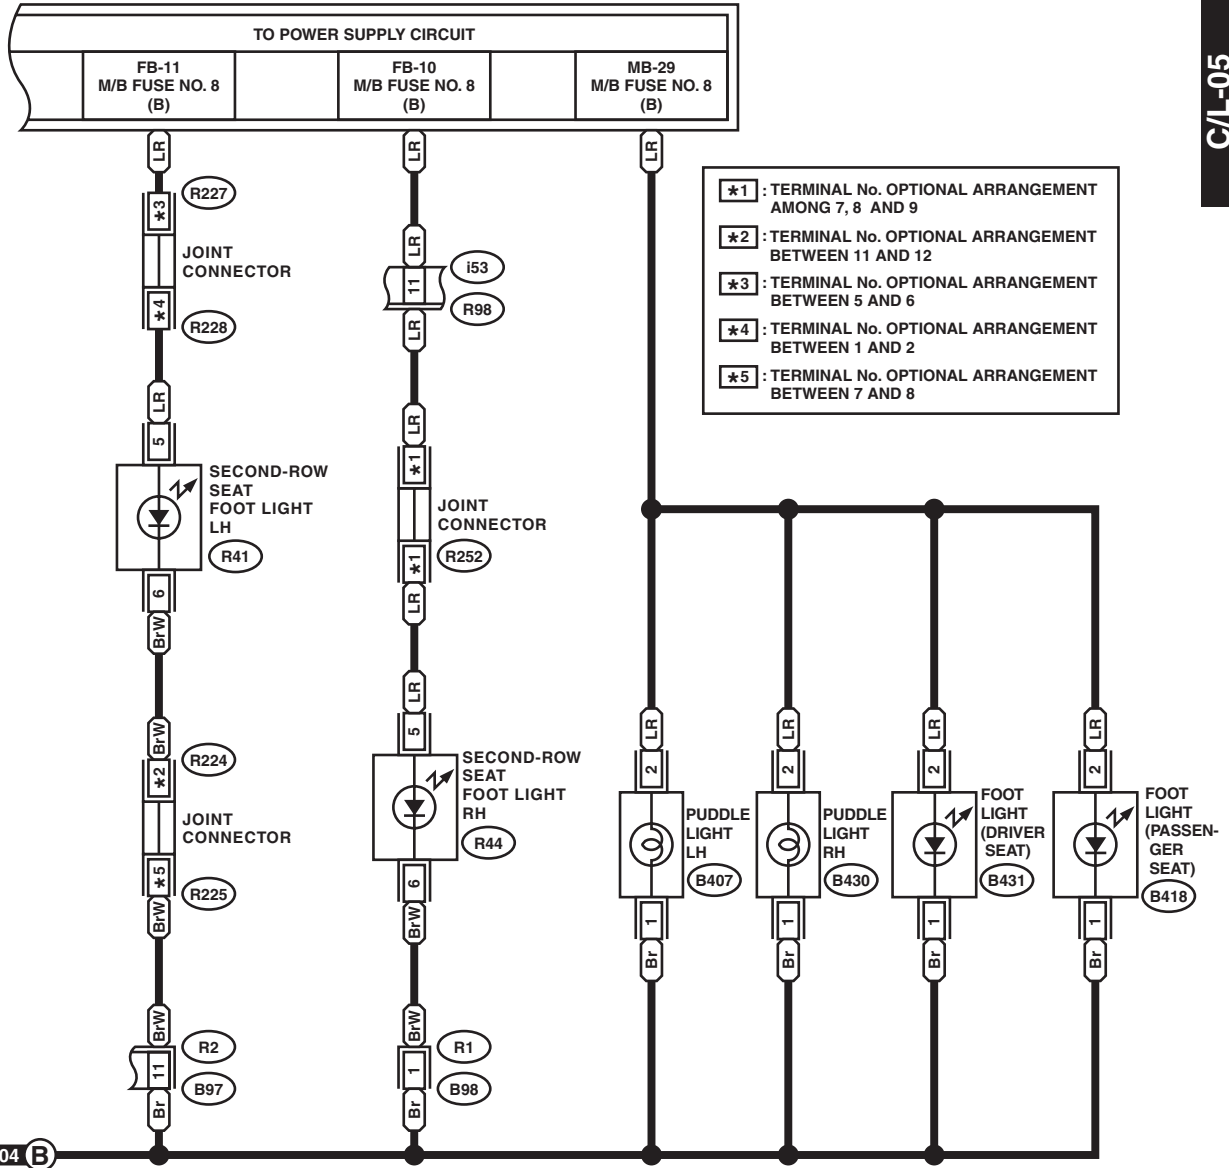

31. Interior Light System

A: WIRING DIAGRAM

Interior Light System

WIRING SYSTEM

- *1 : TERMINAL No. OPTIONAL ARRANGEMENT BETWEEN 1 AND 2
- *2 : TERMINAL No. OPTIONAL ARRANGEMENT BETWEEN 5 AND 6
- *3 : TERMINAL No. OPTIONAL ARRANGEMENT
- *4 : TERMINAL No. OPTIONAL ARRANGEMENT AMONG 10, 11 AND 12
- *5 : TERMINAL No. OPTIONAL ARRANGEMENT AMONG 7, 8 AND 9

WI-16060

Interior Light System

WIRING SYSTEM

WI-16061

Interior Light System

WIRING SYSTEM

- *1 : TERMINAL No. OPTIONAL ARRANGEMENT AMONG 7, 8 AND 9
- *2 : TERMINAL No. OPTIONAL ARRANGEMENT AMONG 10, 11 AND 12
- *3 : TERMINAL No. OPTIONAL ARRANGEMENT BETWEEN 5 AND 6
- *4 : TERMINAL No. OPTIONAL ARRANGEMENT BETWEEN 7 AND 8
- *5 : TERMINAL No. OPTIONAL ARRANGEMENT BETWEEN 1 AND 2
- *6 : TERMINAL No. OPTIONAL ARRANGEMENT

WI-16062

Interior Light System

WIRING SYSTEM

C/L-05

C/L-05

- ★1 : TERMINAL No. OPTIONAL ARRANGEMENT AMONG 7, 8 AND 9
- ★2 : TERMINAL No. OPTIONAL ARRANGEMENT BETWEEN 11 AND 12
- ★3 : TERMINAL No. OPTIONAL ARRANGEMENT BETWEEN 5 AND 6
- ★4 : TERMINAL No. OPTIONAL ARRANGEMENT BETWEEN 1 AND 2
- ★5 : TERMINAL No. OPTIONAL ARRANGEMENT BETWEEN 7 AND 8