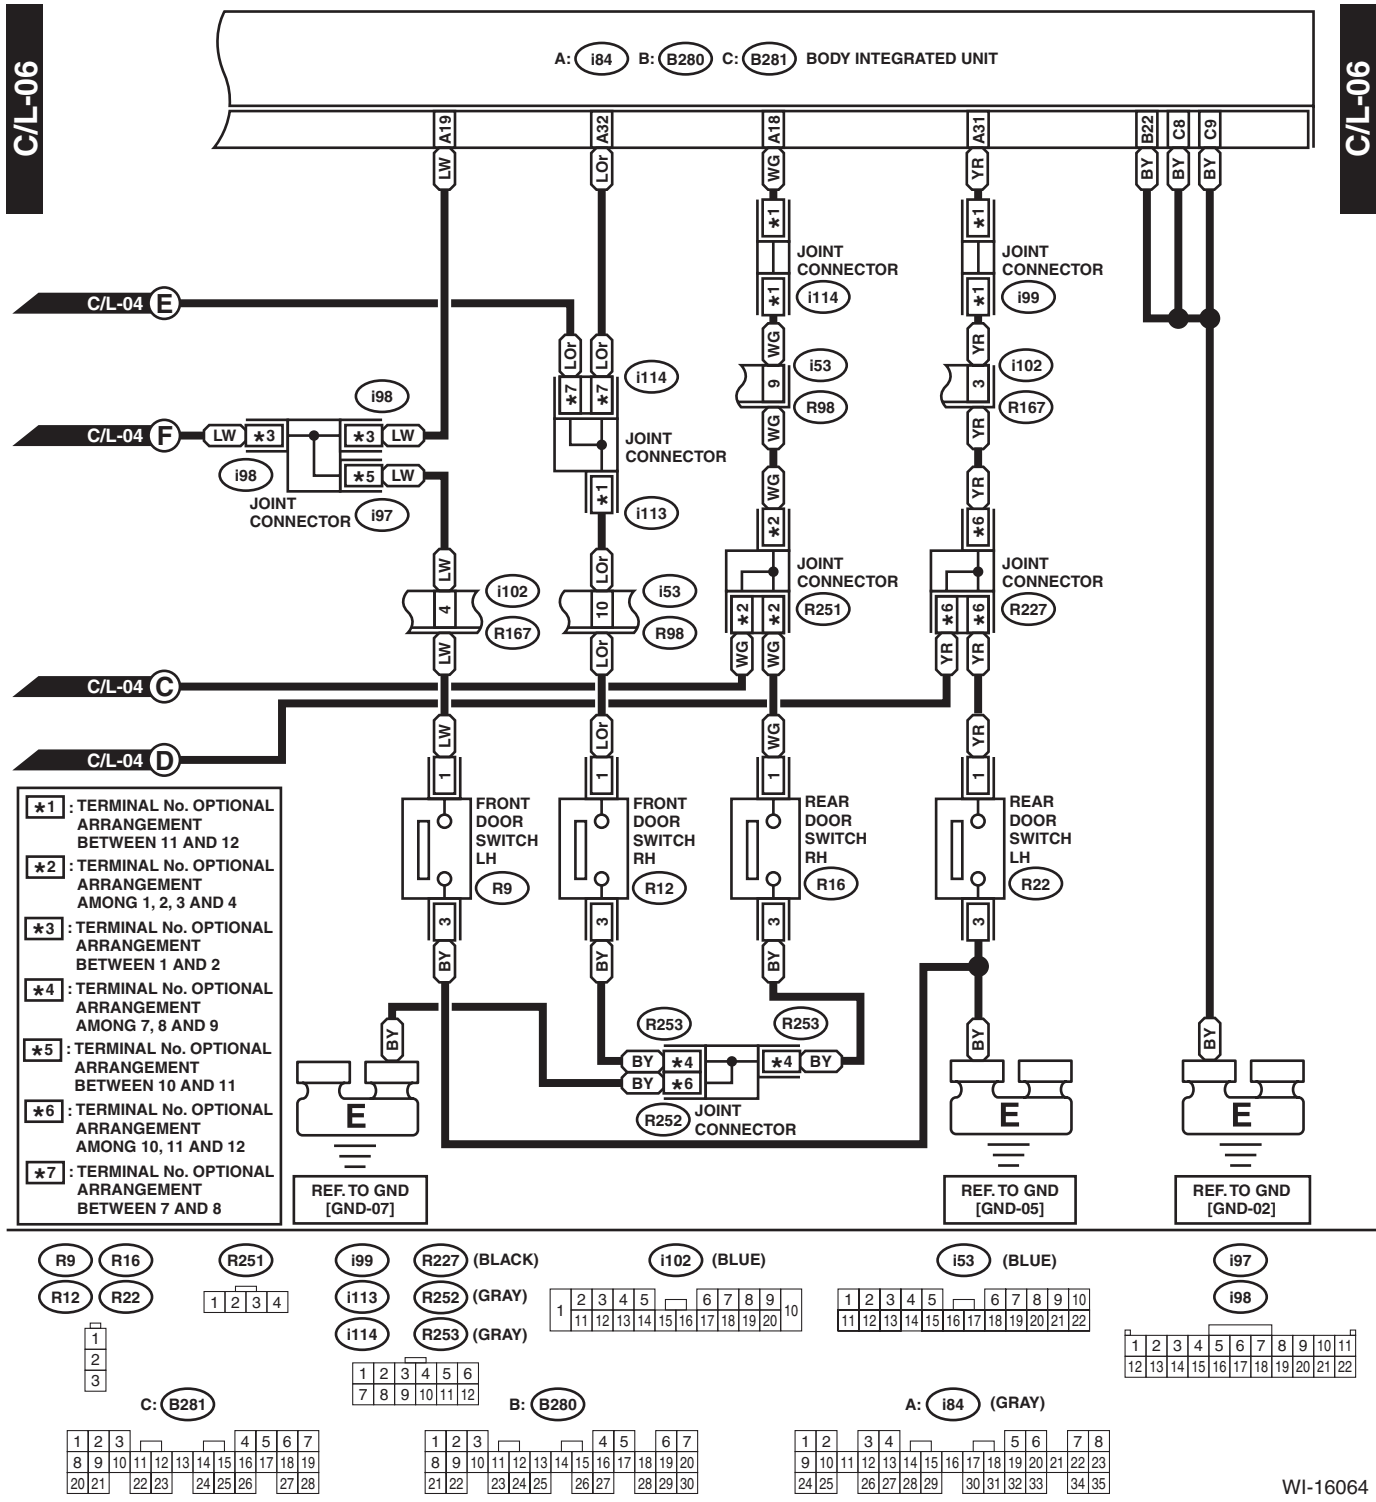

Interior Light System

WIRING SYSTEM

WI-16064