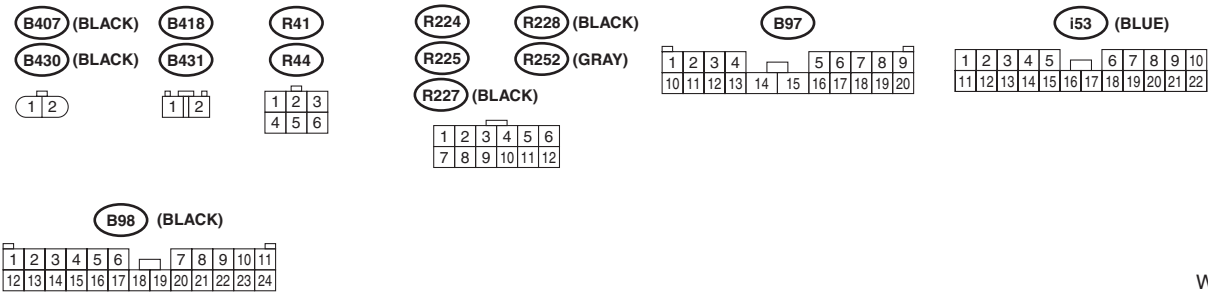

31. Interior Light System

A: WIRING DIAGRAM

Interior Light System

WIRING SYSTEM

- *1 : TERMINAL No. OPTIONAL ARRANGEMENT BETWEEN 1 AND 2
- *2 : TERMINAL No. OPTIONAL ARRANGEMENT BETWEEN 5 AND 6
- *3 : TERMINAL No. OPTIONAL ARRANGEMENT
- *4 : TERMINAL No. OPTIONAL ARRANGEMENT AMONG 10, 11 AND 12
- *5 : TERMINAL No. OPTIONAL ARRANGEMENT AMONG 7, 8 AND 9

WI-16060

Interior Light System

WIRING SYSTEM

WI-16061

Interior Light System

WIRING SYSTEM

- *1 : TERMINAL No. OPTIONAL ARRANGEMENT AMONG 7, 8 AND 9
- *2 : TERMINAL No. OPTIONAL ARRANGEMENT AMONG 10, 11 AND 12
- *3 : TERMINAL No. OPTIONAL ARRANGEMENT BETWEEN 5 AND 6
- *4 : TERMINAL No. OPTIONAL ARRANGEMENT BETWEEN 7 AND 8
- *5 : TERMINAL No. OPTIONAL ARRANGEMENT BETWEEN 1 AND 2
- *6 : TERMINAL No. OPTIONAL ARRANGEMENT

WI-16062

Interior Light System

WIRING SYSTEM

C/L-05

C/L-05

- ★1 : TERMINAL No. OPTIONAL ARRANGEMENT AMONG 7, 8 AND 9
- ★2 : TERMINAL No. OPTIONAL ARRANGEMENT BETWEEN 11 AND 12
- ★3 : TERMINAL No. OPTIONAL ARRANGEMENT BETWEEN 5 AND 6
- ★4 : TERMINAL No. OPTIONAL ARRANGEMENT BETWEEN 1 AND 2
- ★5 : TERMINAL No. OPTIONAL ARRANGEMENT BETWEEN 7 AND 8