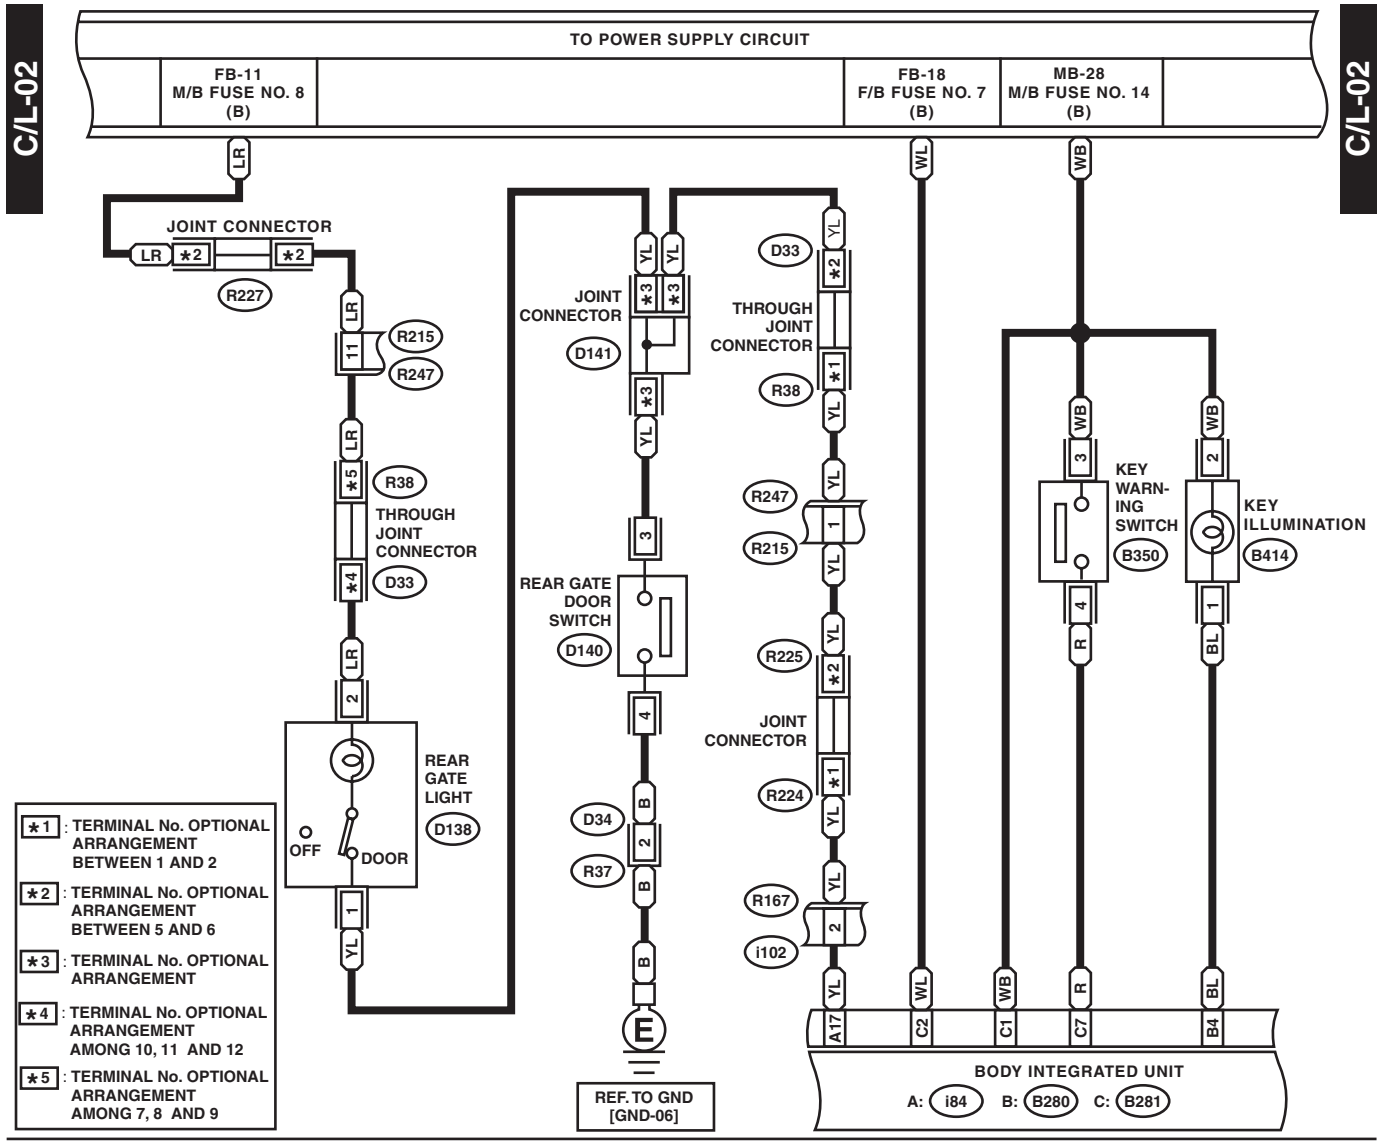

31. Interior Light System

A: WIRING DIAGRAM

Interior Light System

WIRING SYSTEM

- *1 : TERMINAL No. OPTIONAL ARRANGEMENT BETWEEN 1 AND 2
- *2 : TERMINAL No. OPTIONAL ARRANGEMENT BETWEEN 5 AND 6
- *3 : TERMINAL No. OPTIONAL ARRANGEMENT
- *4 : TERMINAL No. OPTIONAL ARRANGEMENT AMONG 10, 11 AND 12
- *5 : TERMINAL No. OPTIONAL ARRANGEMENT AMONG 7, 8 AND 9

WI-16060

Interior Light System

WIRING SYSTEM

WI-16061

Interior Light System

WIRING SYSTEM

- *1 : TERMINAL No. OPTIONAL ARRANGEMENT AMONG 7, 8 AND 9
- *2 : TERMINAL No. OPTIONAL ARRANGEMENT AMONG 10, 11 AND 12
- *3 : TERMINAL No. OPTIONAL ARRANGEMENT BETWEEN 5 AND 6
- *4 : TERMINAL No. OPTIONAL ARRANGEMENT BETWEEN 7 AND 8
- *5 : TERMINAL No. OPTIONAL ARRANGEMENT BETWEEN 1 AND 2
- *6 : TERMINAL No. OPTIONAL ARRANGEMENT

WI-16062

Interior Light System

WIRING SYSTEM

C/L-05

C/L-05

- ★1 : TERMINAL No. OPTIONAL ARRANGEMENT AMONG 7, 8 AND 9
- ★2 : TERMINAL No. OPTIONAL ARRANGEMENT BETWEEN 11 AND 12
- ★3 : TERMINAL No. OPTIONAL ARRANGEMENT BETWEEN 5 AND 6
- ★4 : TERMINAL No. OPTIONAL ARRANGEMENT BETWEEN 1 AND 2
- ★5 : TERMINAL No. OPTIONAL ARRANGEMENT BETWEEN 7 AND 8