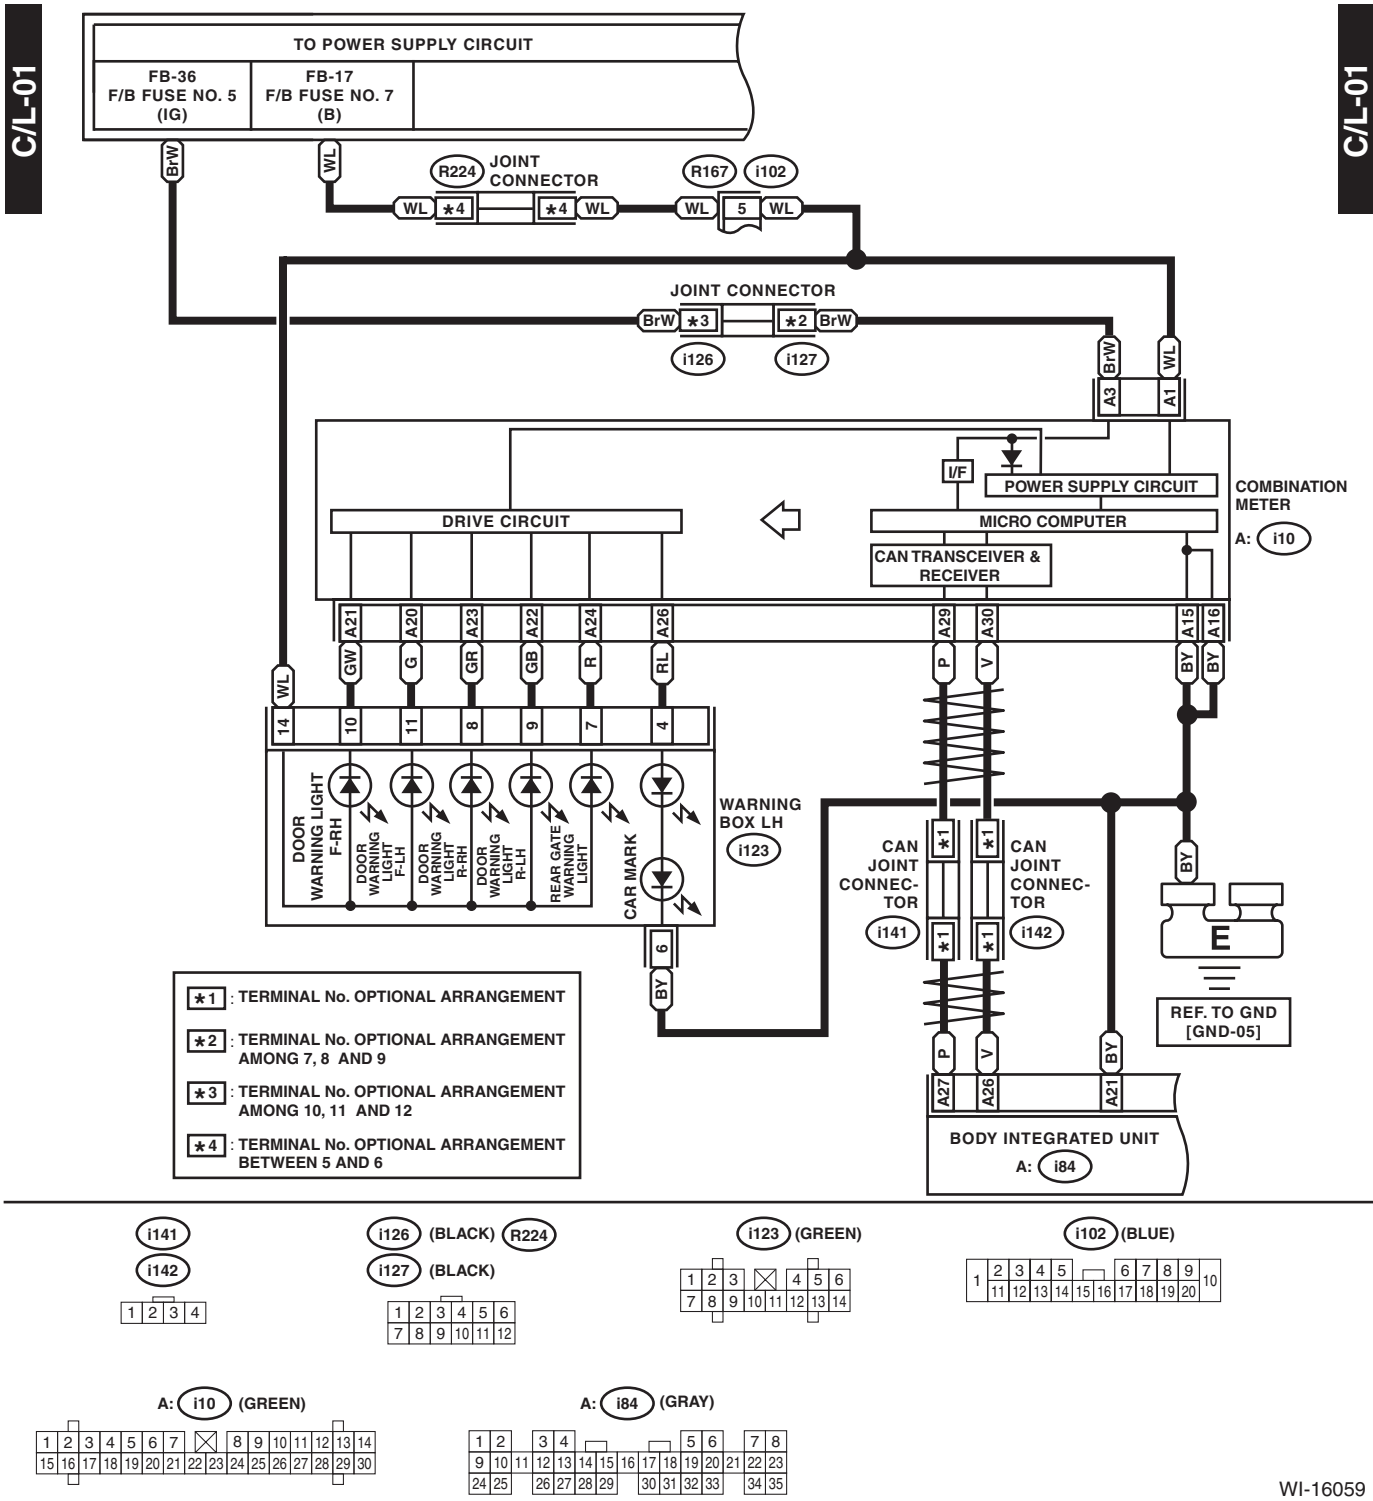

31. Interior Light System

A: WIRING DIAGRAM

Interior Light System

WIRING SYSTEM

- *1 : TERMINAL No. OPTIONAL ARRANGEMENT BETWEEN 1 AND 2
- *2 : TERMINAL No. OPTIONAL ARRANGEMENT BETWEEN 5 AND 6
- *3 : TERMINAL No. OPTIONAL ARRANGEMENT
- *4 : TERMINAL No. OPTIONAL ARRANGEMENT AMONG 10, 11 AND 12
- *5 : TERMINAL No. OPTIONAL ARRANGEMENT AMONG 7, 8 AND 9

WI-16060

Interior Light System

WIRING SYSTEM

WI-16061

Interior Light System

WIRING SYSTEM

- *1 : TERMINAL No. OPTIONAL ARRANGEMENT AMONG 7, 8 AND 9
- *2 : TERMINAL No. OPTIONAL ARRANGEMENT AMONG 10, 11 AND 12
- *3 : TERMINAL No. OPTIONAL ARRANGEMENT BETWEEN 5 AND 6
- *4 : TERMINAL No. OPTIONAL ARRANGEMENT BETWEEN 7 AND 8
- *5 : TERMINAL No. OPTIONAL ARRANGEMENT BETWEEN 1 AND 2
- *6 : TERMINAL No. OPTIONAL ARRANGEMENT

WI-16062

Interior Light System

WIRING SYSTEM

C/L-05

C/L-05

- ★1 : TERMINAL No. OPTIONAL ARRANGEMENT AMONG 7, 8 AND 9
- ★2 : TERMINAL No. OPTIONAL ARRANGEMENT BETWEEN 11 AND 12
- ★3 : TERMINAL No. OPTIONAL ARRANGEMENT BETWEEN 5 AND 6
- ★4 : TERMINAL No. OPTIONAL ARRANGEMENT BETWEEN 1 AND 2
- ★5 : TERMINAL No. OPTIONAL ARRANGEMENT BETWEEN 7 AND 8