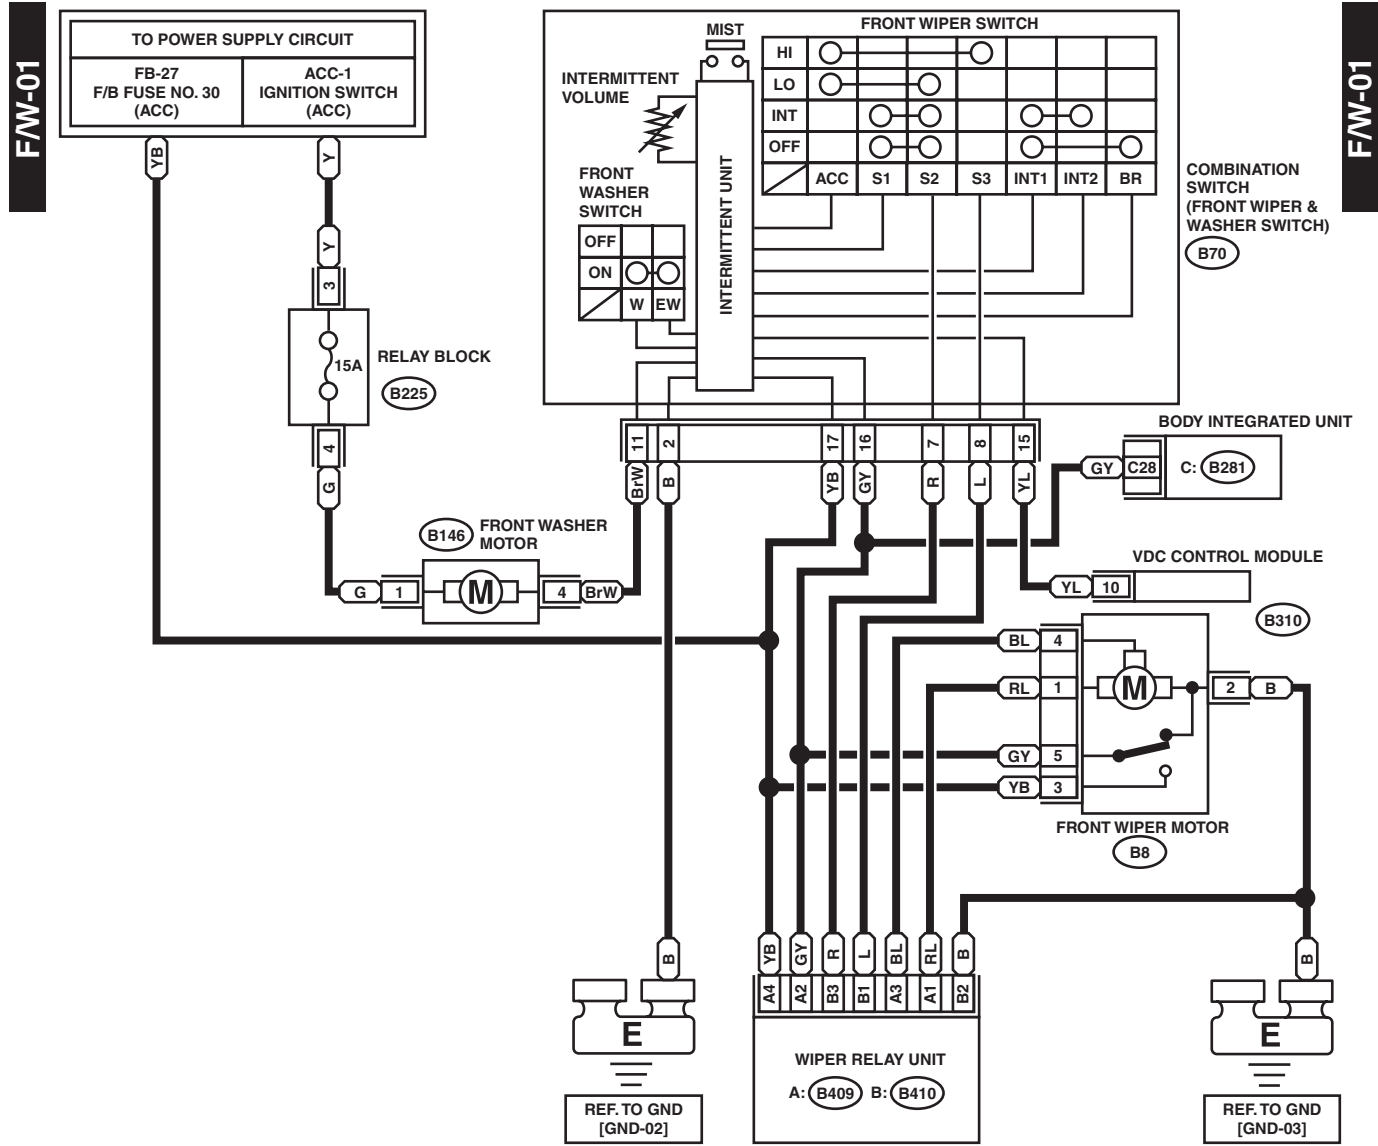

## 32. Front Wiper and Washer System

### A: WIRING DIAGRAM

WI-19716