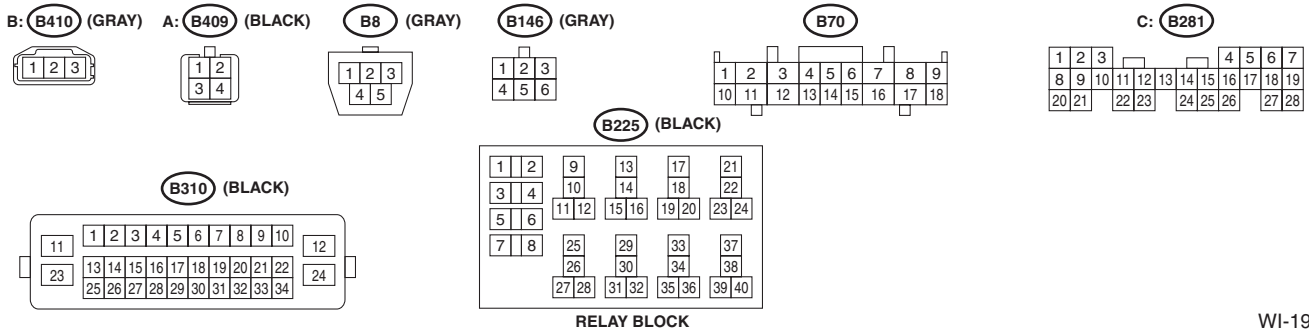

## 32. Front Wiper and Washer System

### A: WIRING DIAGRAM

WI-19716