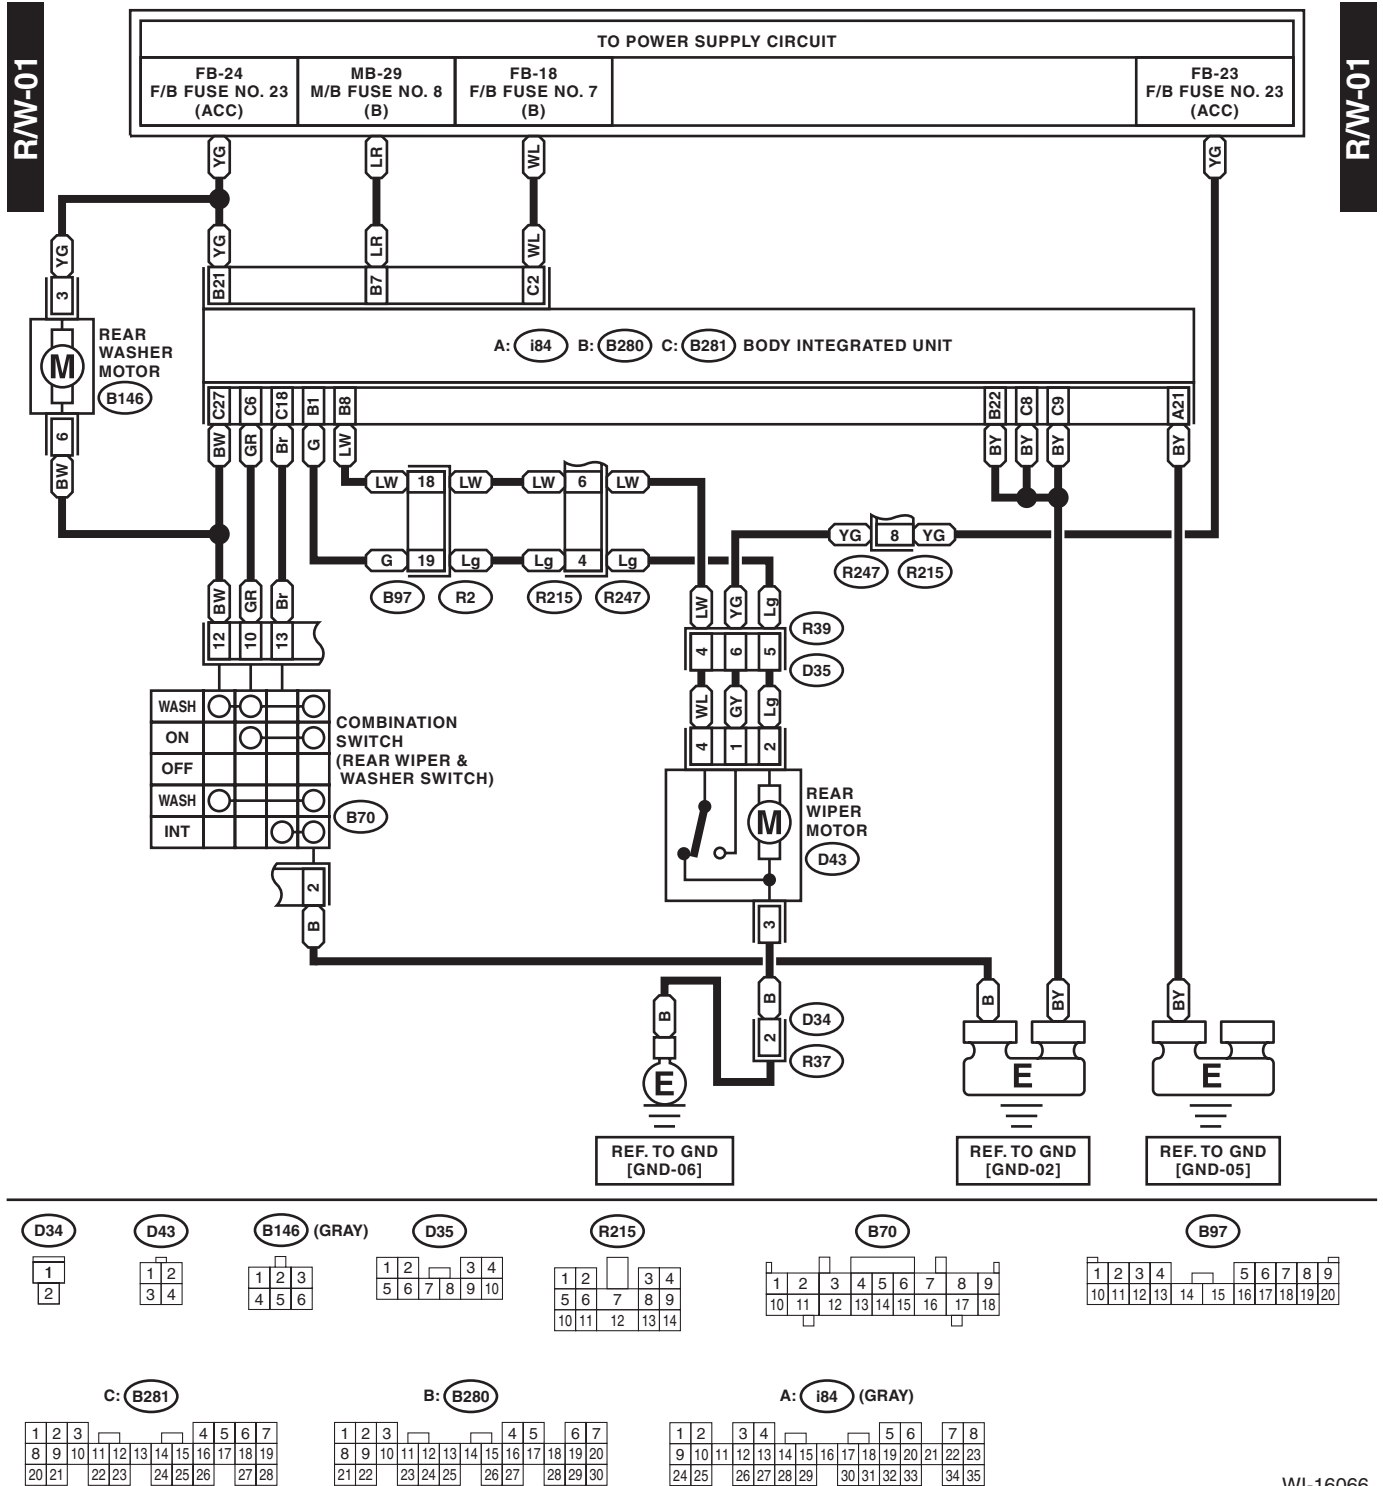

Rear Wiper and Washer System

WIRING SYSTEM

33.Rear Wiper and Washer System

A: WIRING DIAGRAM

WI-16066