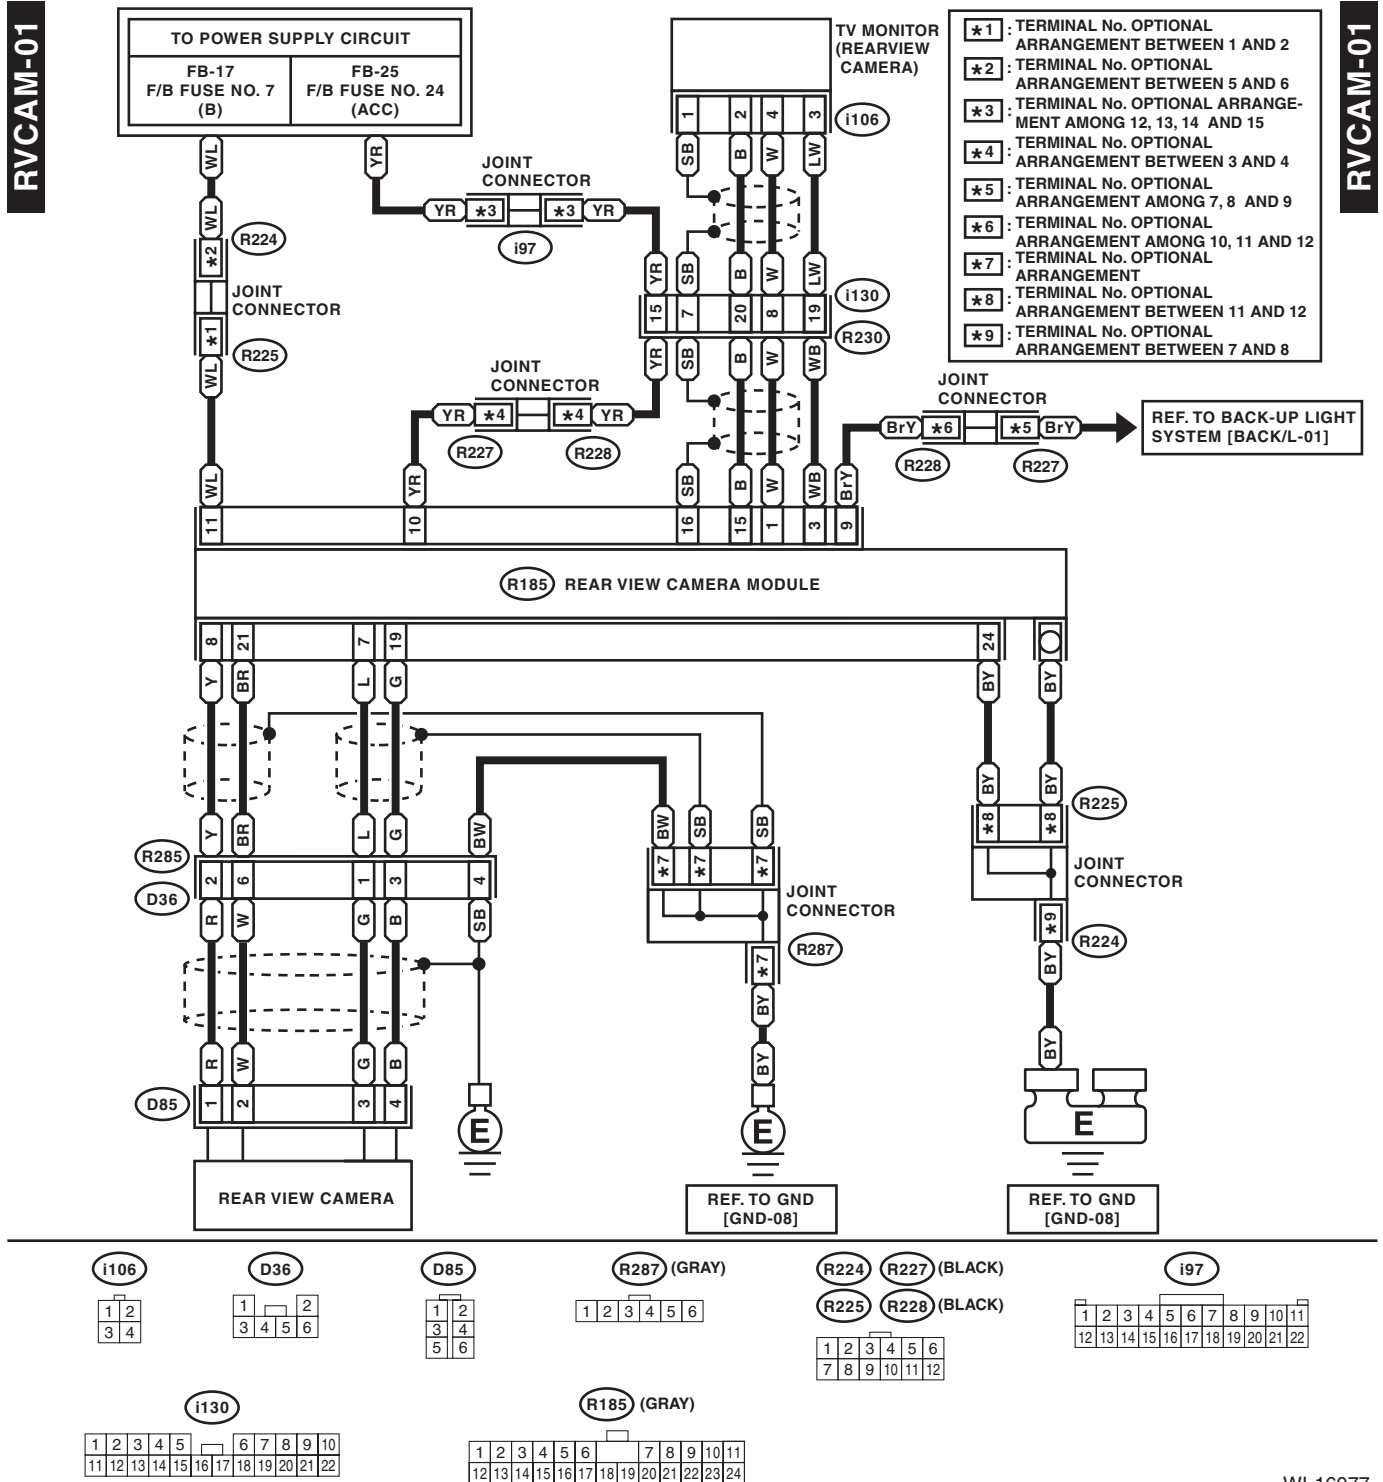

# Rearview Camera System

## WIRING SYSTEM

### 38. Rearview Camera System

#### A: WIRING DIAGRAM

WI-16077