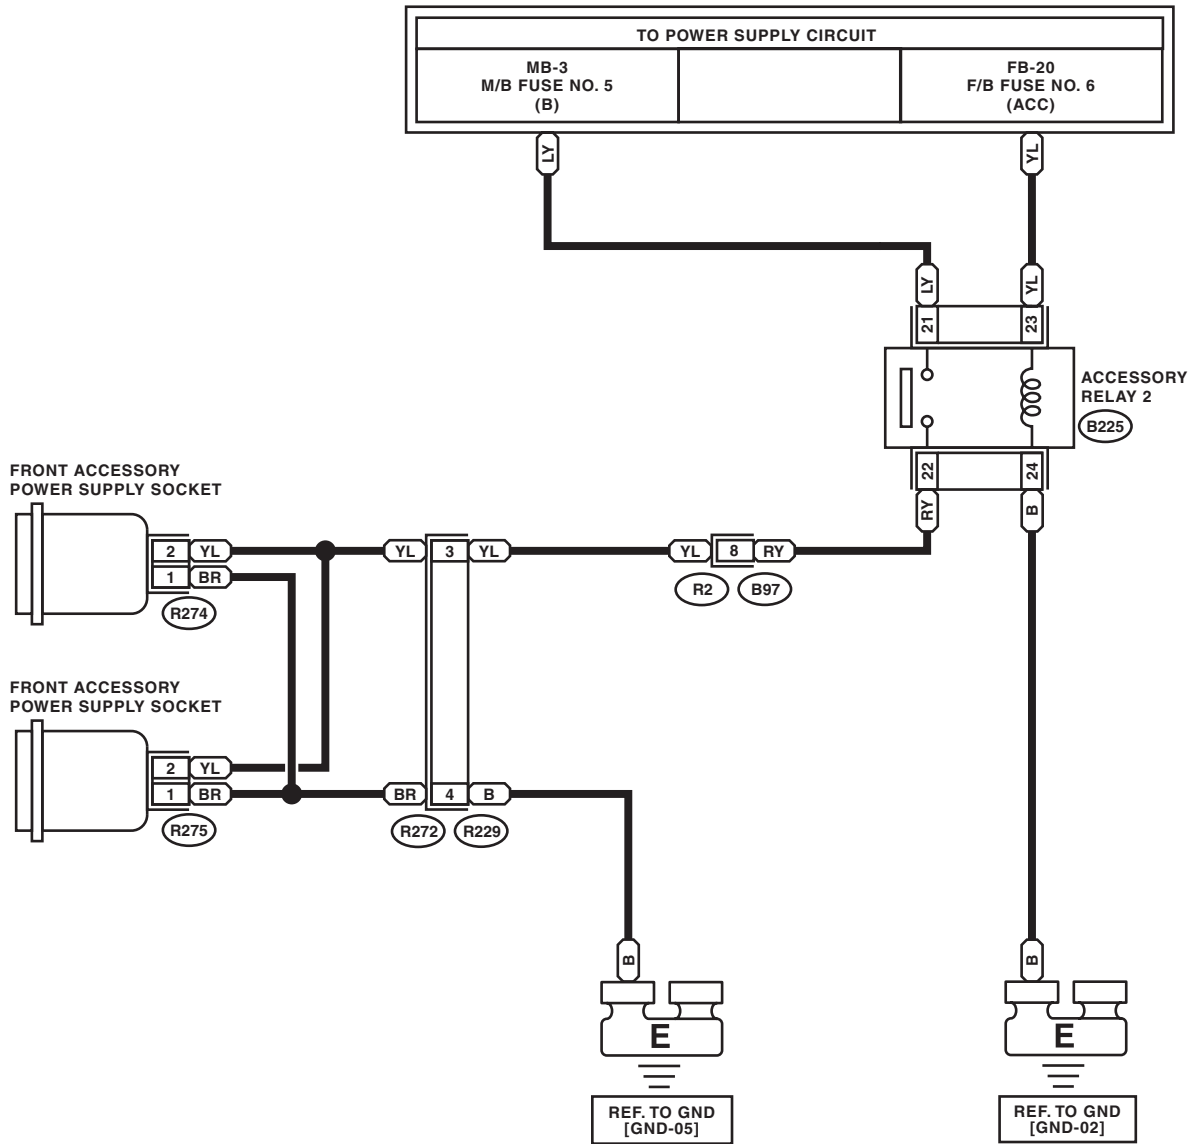

Front Accessory Power Supply Socket System

WIRING SYSTEM

41. Front Accessory Power Supply Socket System

A: WIRING DIAGRAM

FAPS-01

FAPS-01

WI-16083