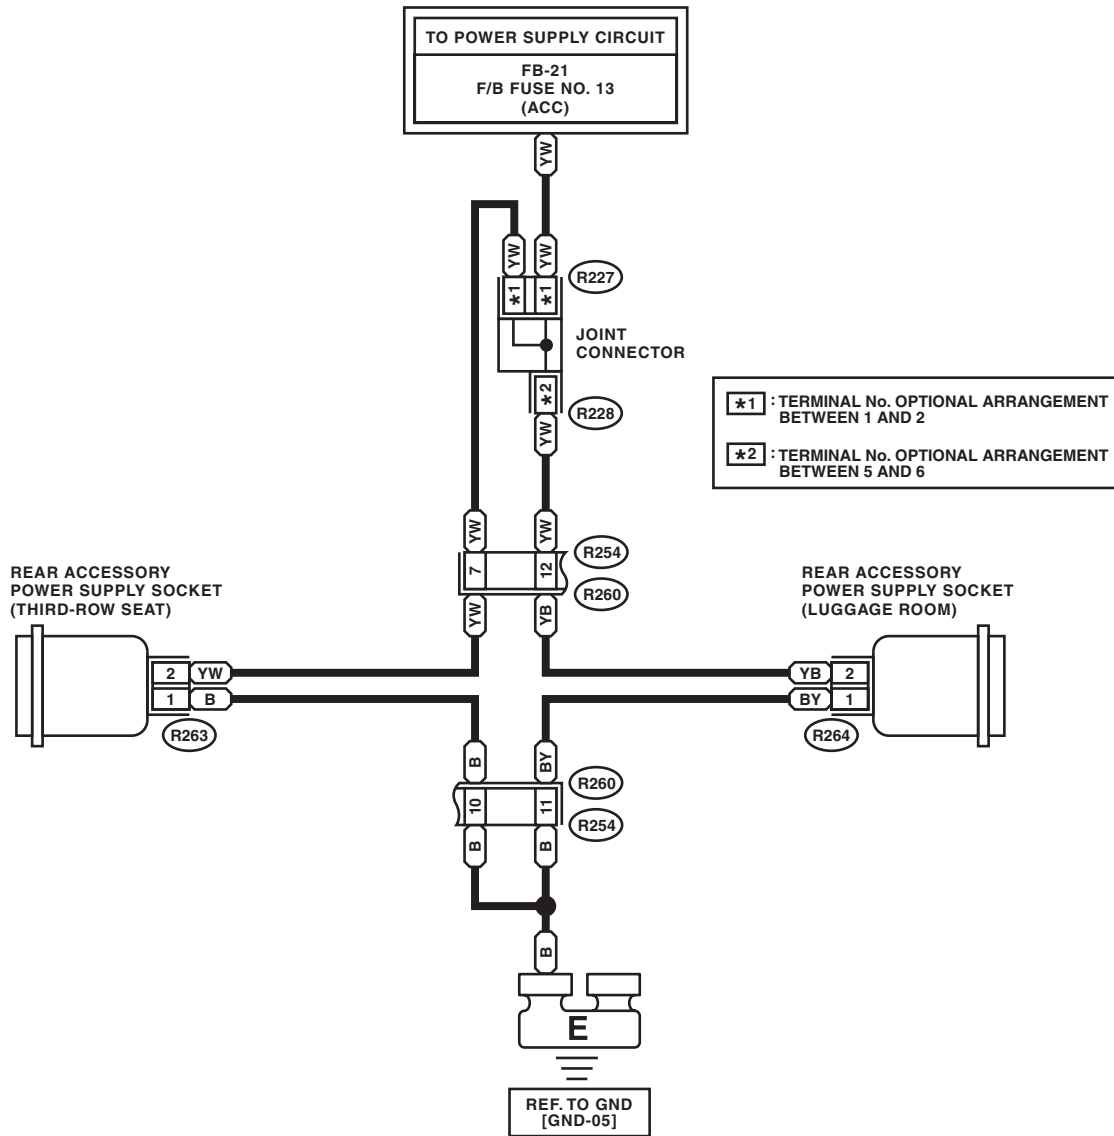

42.Rear Accessory Power Supply Socket System

A: WIRING DIAGRAM

RAPS-01

RAPS-01

R263

R264

R227 (BLACK)

R228 (BLACK)

R254