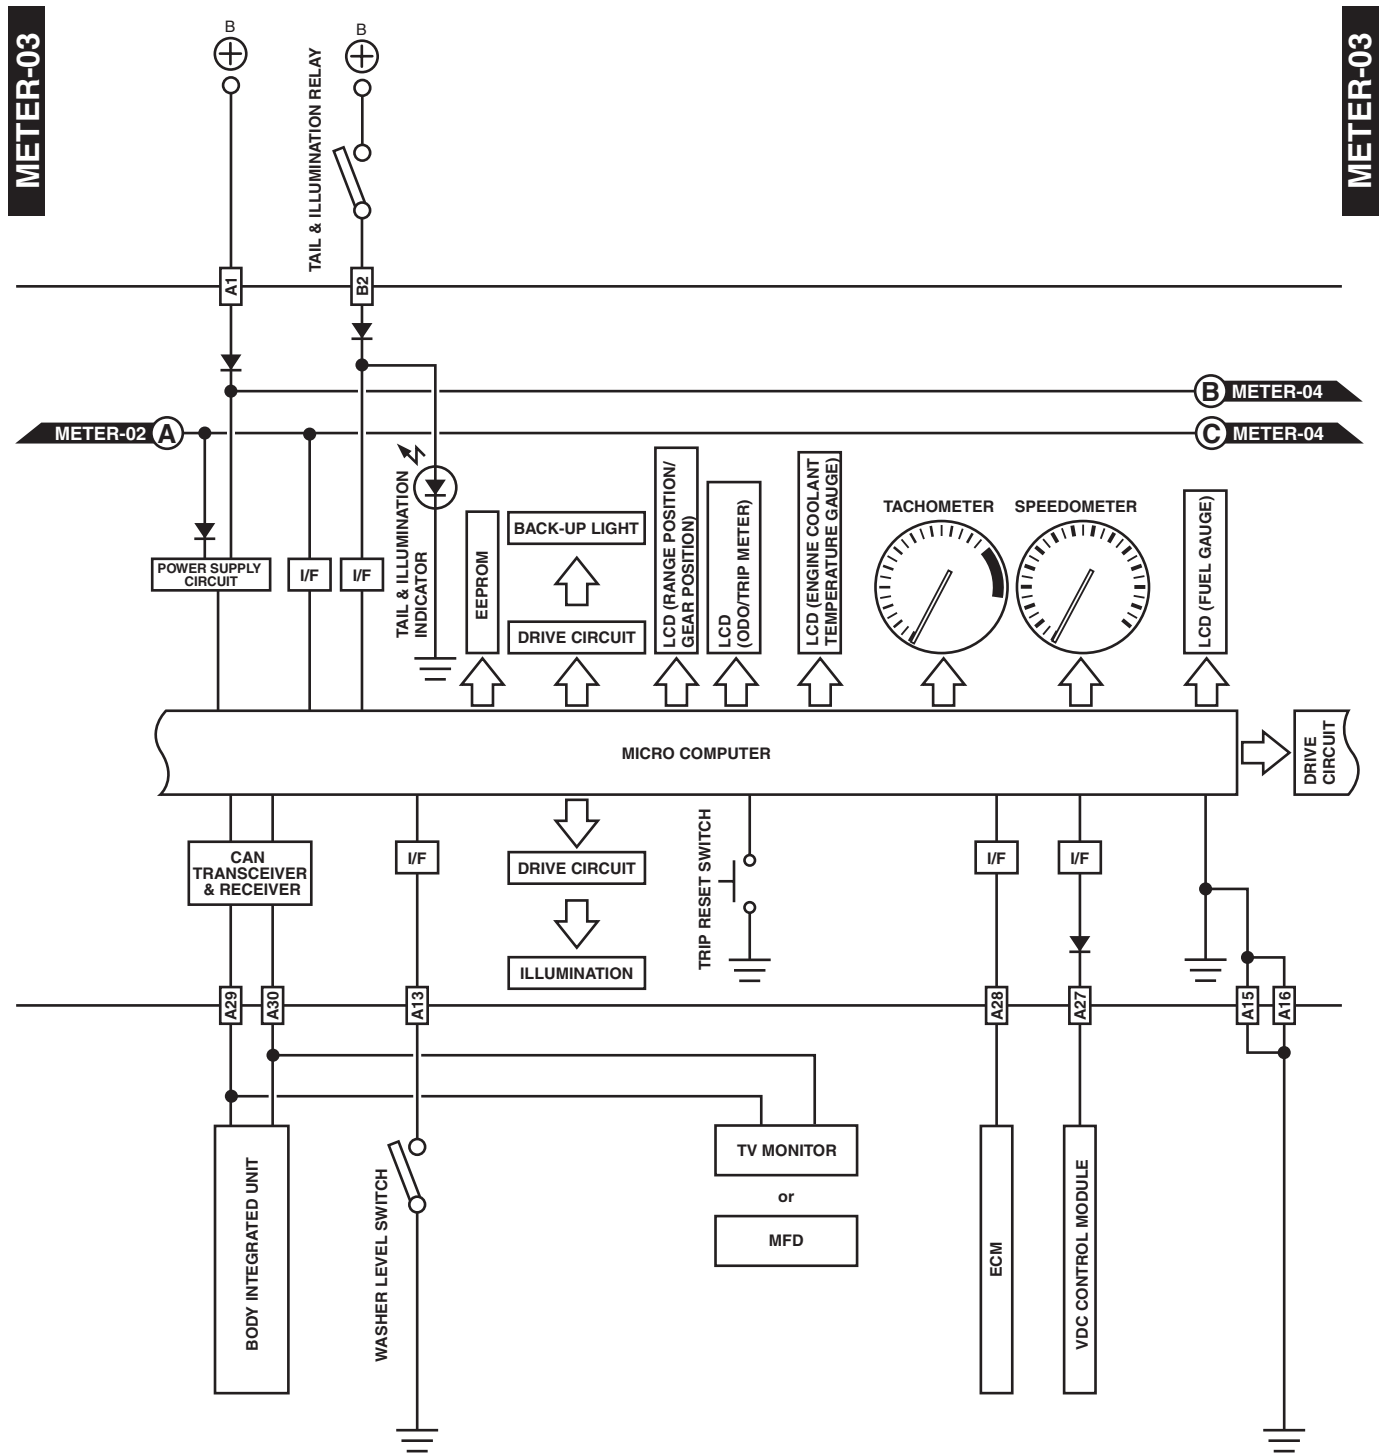

Combination Meter System

WIRING SYSTEM

47. Combination Meter System

A: WIRING DIAGRAM

METER-01

METER-01

WI-11750

Combination Meter System

WIRING SYSTEM

METER-02

METER-02

METER-03

WI-16093

Combination Meter System

WIRING SYSTEM

WI-16094

Combination Meter System

WIRING SYSTEM

METER-04

METER-04

WI-16095