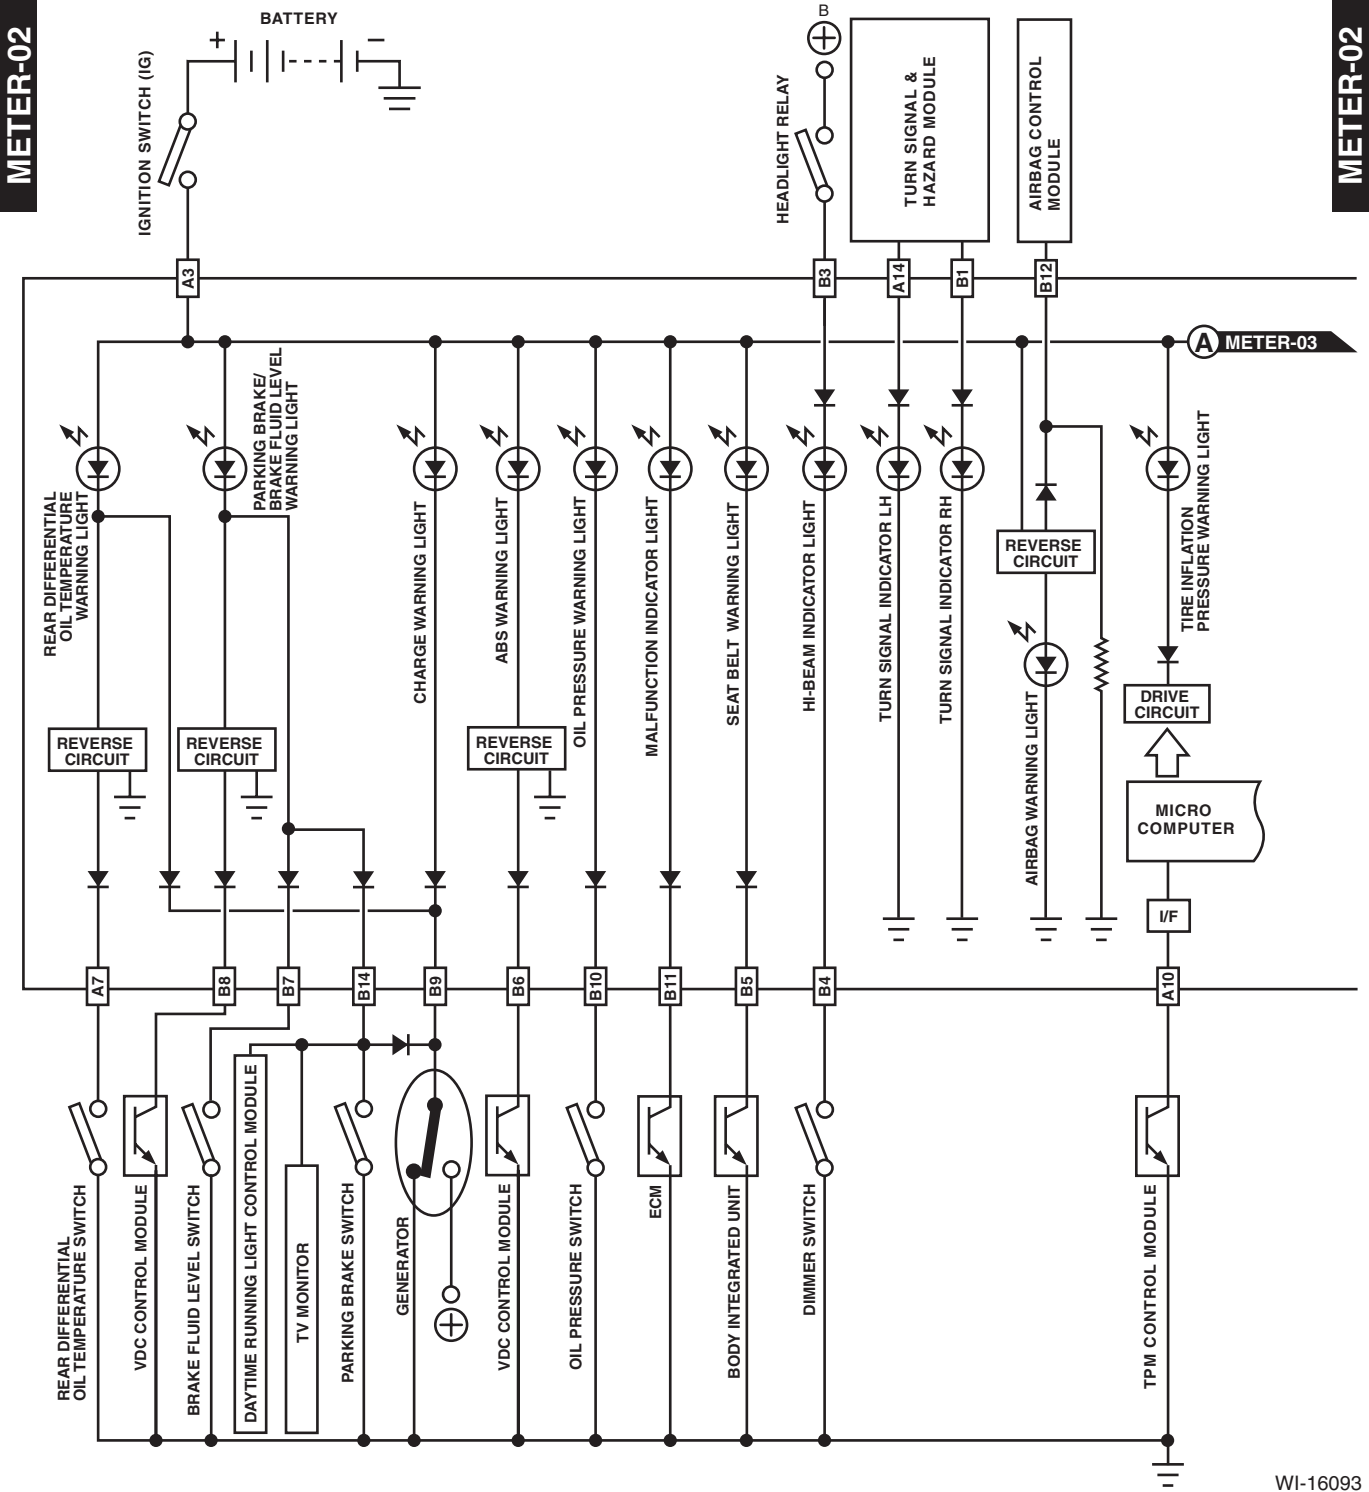

Combination Meter System

WIRING SYSTEM

47. Combination Meter System

A: WIRING DIAGRAM

METER-01

METER-01

WI-11750

Combination Meter System

WIRING SYSTEM

METER-02

METER-02

METER-03

WI-16093

Combination Meter System

WIRING SYSTEM

WI-16094

Combination Meter System

WIRING SYSTEM

METER-04

METER-04

WI-16095