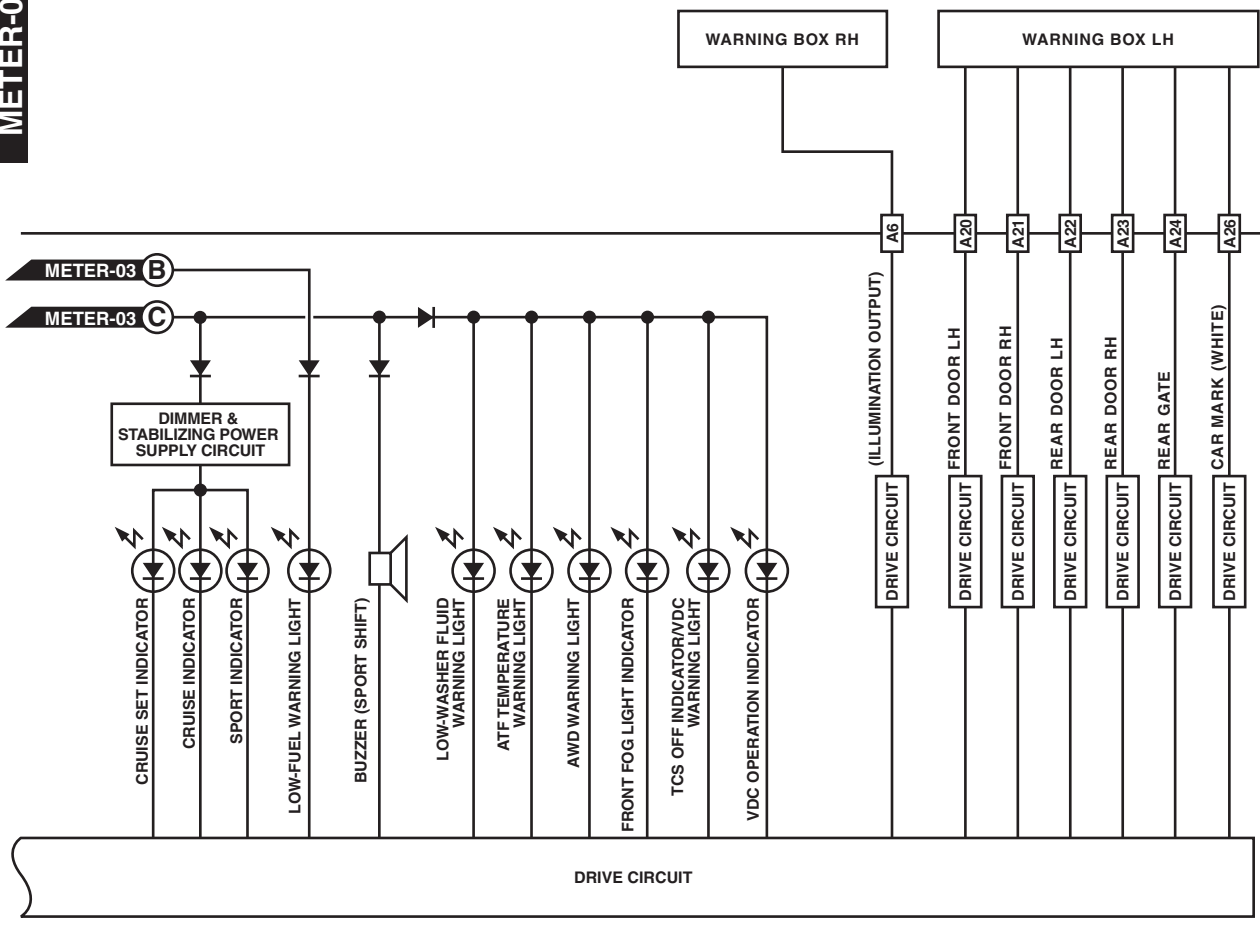

Combination Meter System

WIRING SYSTEM

47. Combination Meter System

A: WIRING DIAGRAM

METER-01

METER-01

WI-11750

Combination Meter System

WIRING SYSTEM

METER-02

METER-02

METER-03

WI-16093

Combination Meter System

WIRING SYSTEM

WI-16094

Combination Meter System

WIRING SYSTEM

METER-04

METER-04

WI-16095