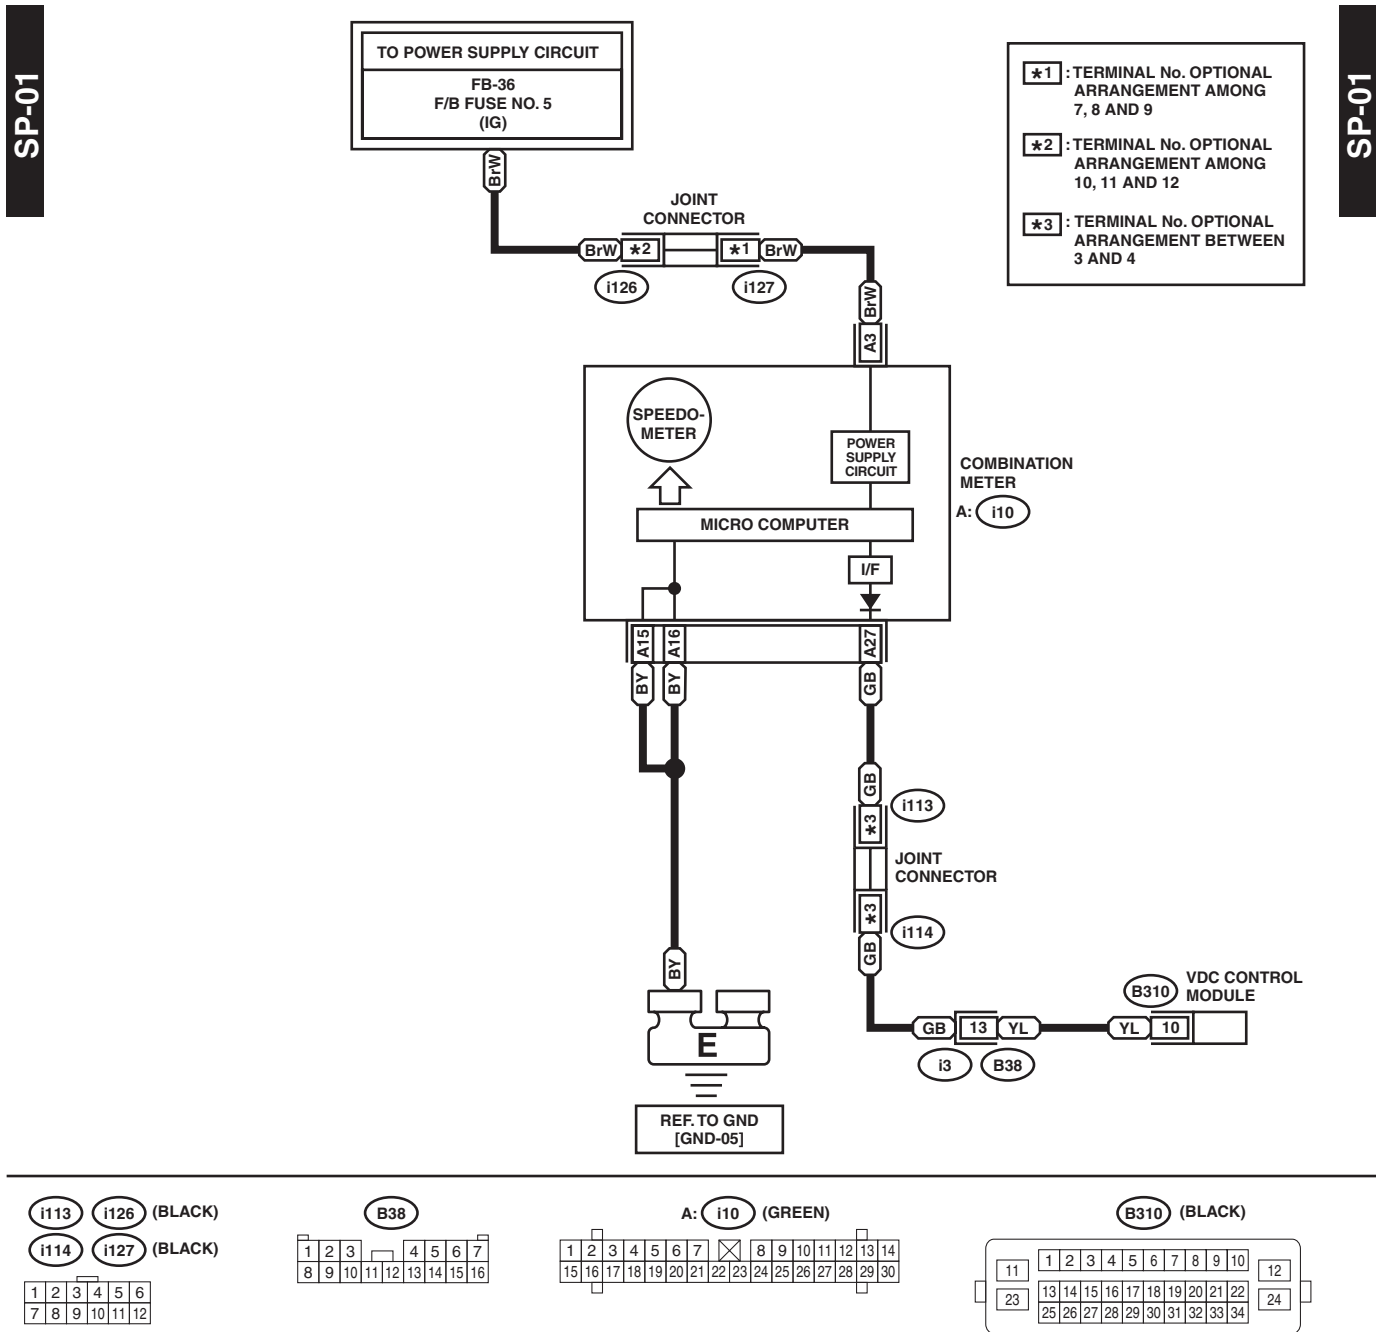

# Speedometer System

WIRING SYSTEM

## 48.Speedometer System

### A: WIRING DIAGRAM

WI-19718