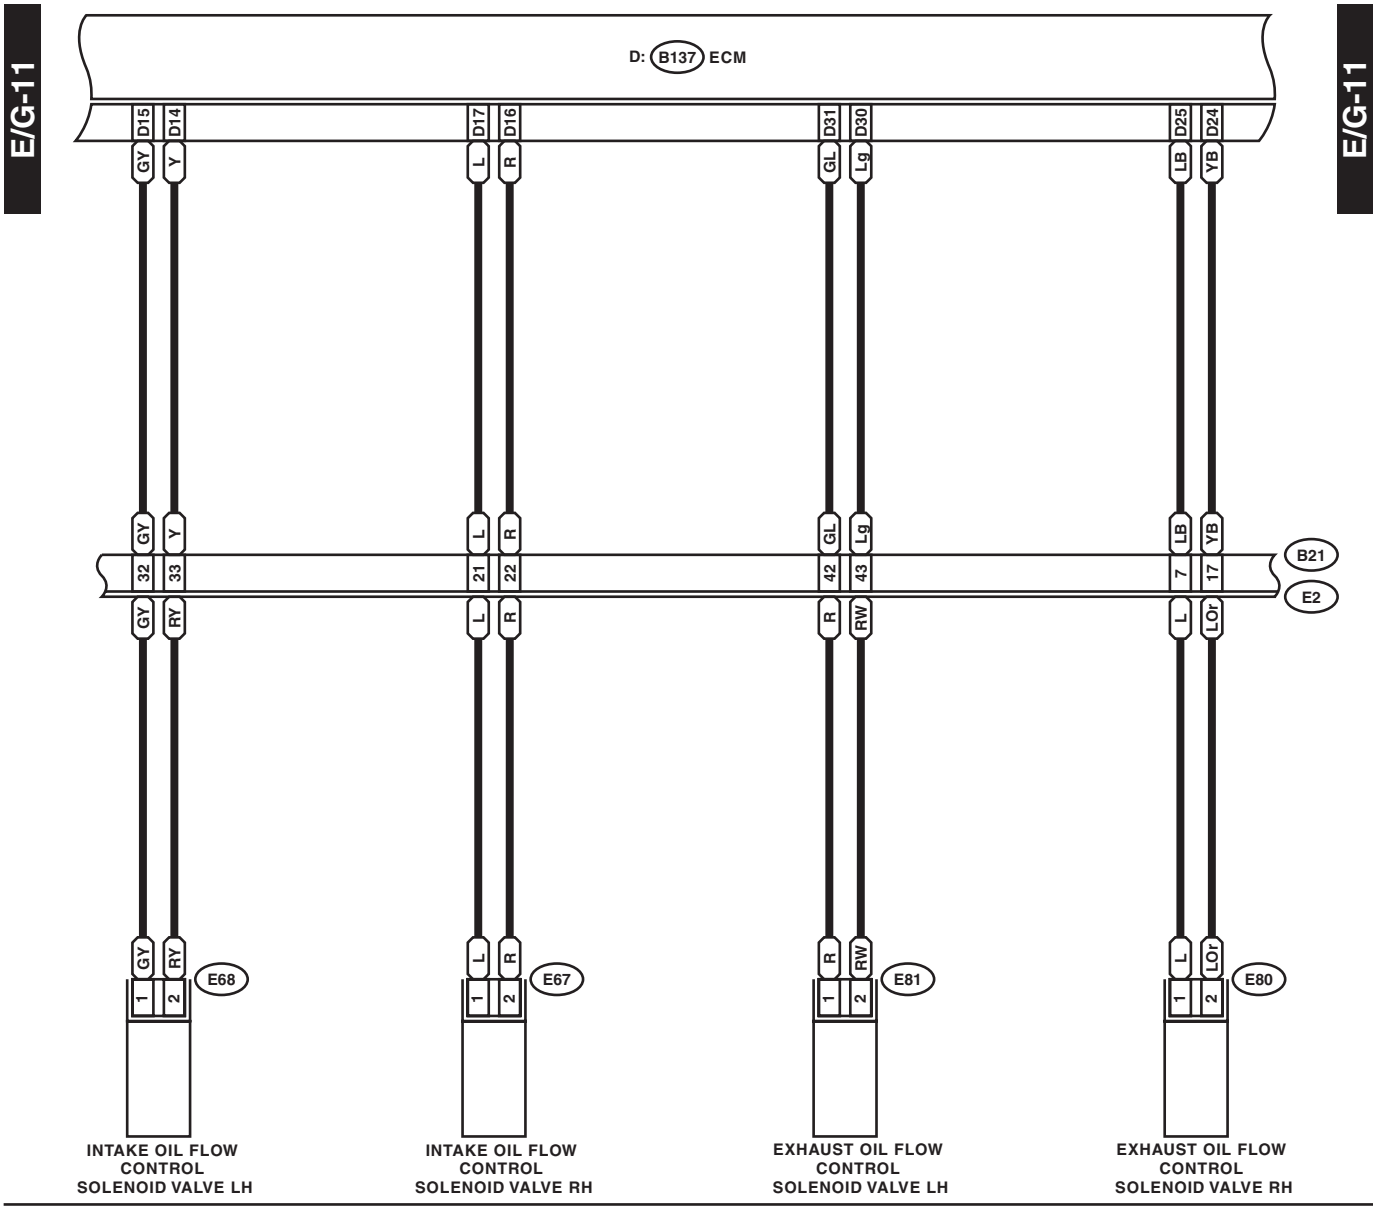

WIRING SYSTEM

WI-15997

Engine Electrical System

WIRING SYSTEM

*1 : TERMINAL No. OPTIONAL ARRANGEMENT

WI-15998

Engine Electrical System

WIRING SYSTEM