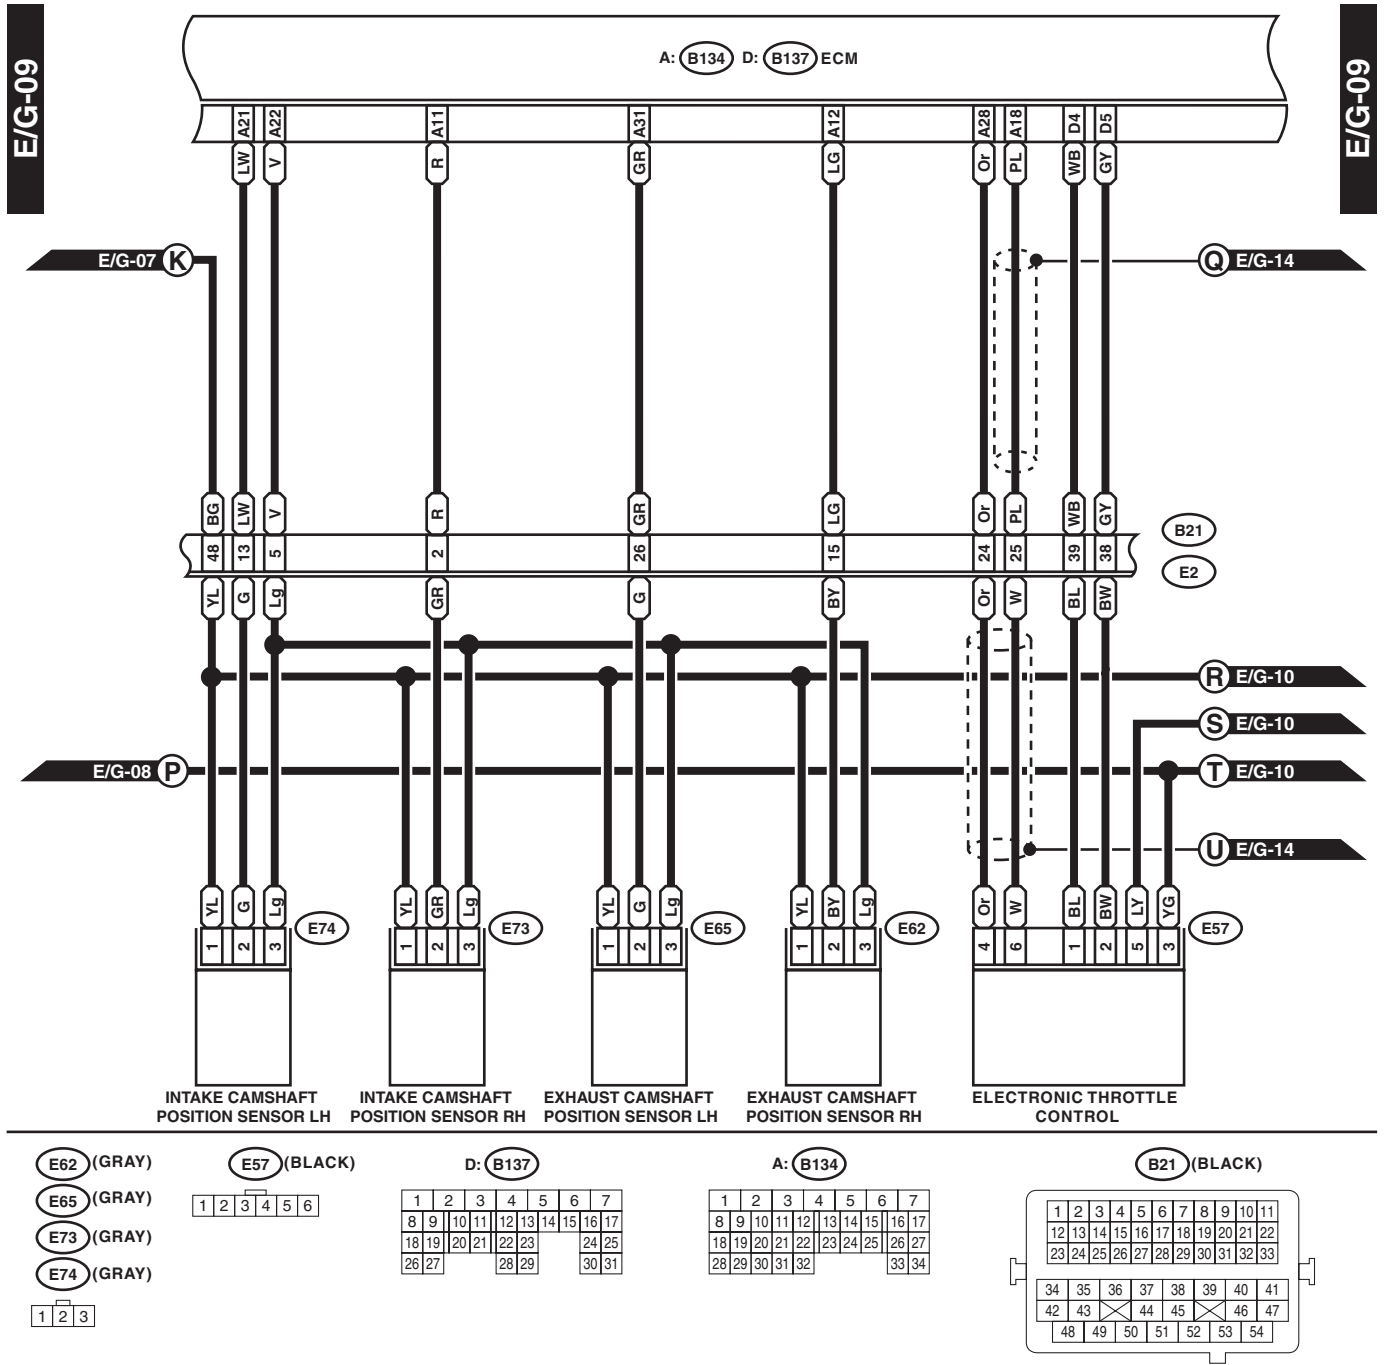

Engine Electrical System

WIRING SYSTEM

WI-15997