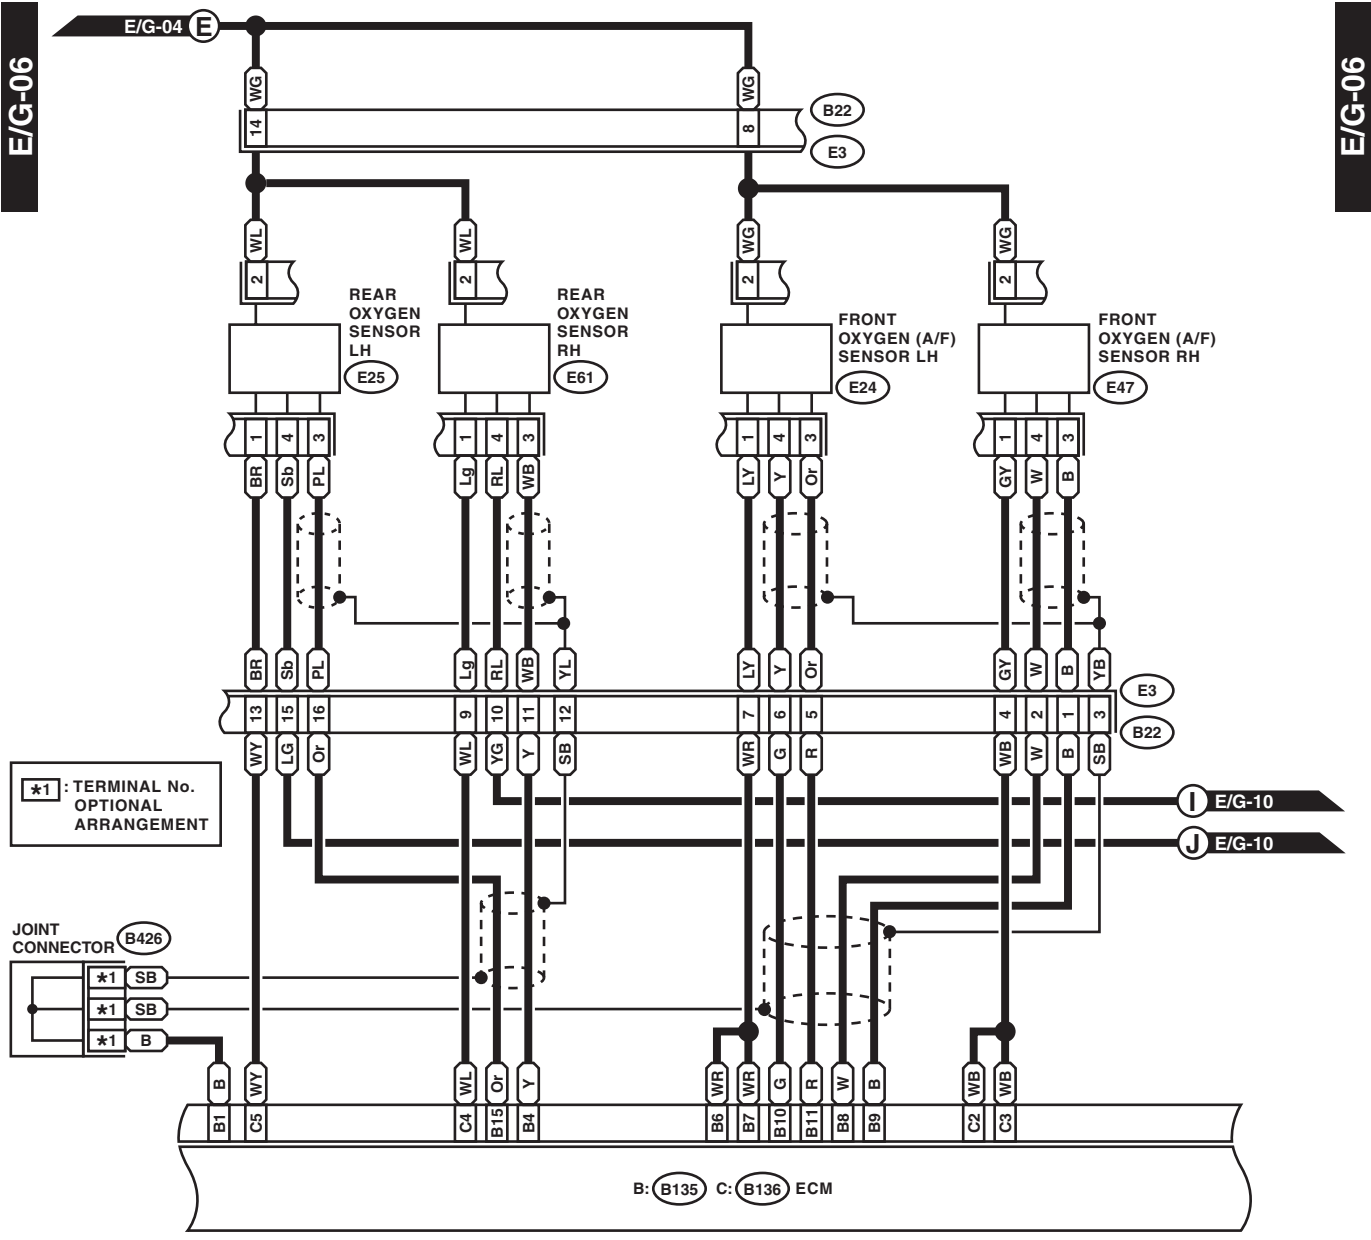

(B402) (BLACK)

B: (B135)

C: (B136)

WI-15994

Engine Electrical System

WIRING SYSTEM

WI-15995

Engine Electrical System

WIRING SYSTEM

B3 (BLACK) **B315** (BLACK)

B: B135

1	2	3	4	5
---	---	---	---	---

1	2	3	4	5	6
---	---	---	---	---	---

1	2	3	4	5	6	7					
8	9	10	11	12	13	14	15	16	17	18	19
20	21	22	23	24	25	26	27				
28	29	30	31	32	33	34	35				