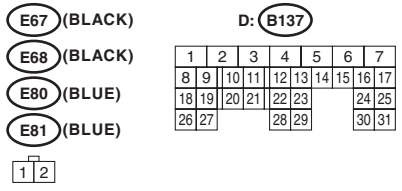

Engine Electrical System

WIRING SYSTEM

WI-15999