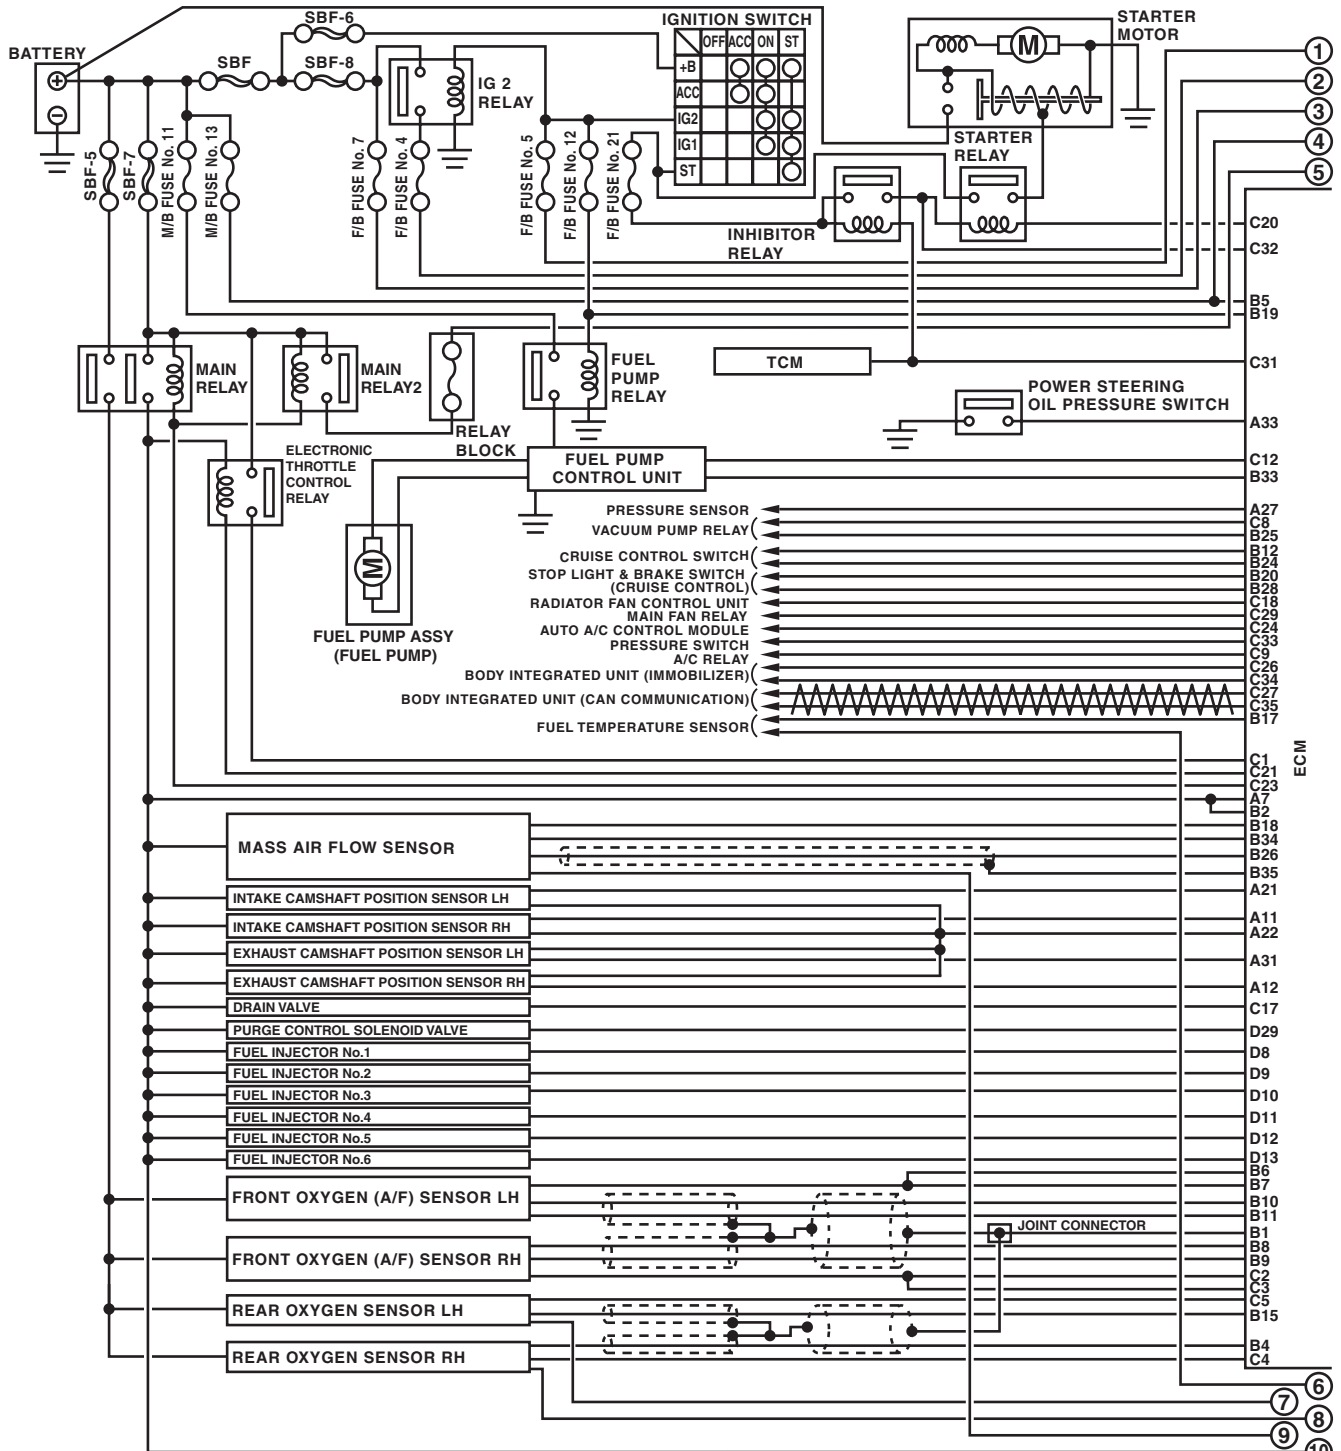

Engine Electrical System

WIRING SYSTEM

5. Engine Electrical System

A: WIRING DIAGRAM

WI-15988

Engine Electrical System

WIRING SYSTEM

WI-21495

KNOCK SENSOR 2

OIL TEMPERATURE SENSOR

- (BROWN) E8 (BLUE) E48
- (LIGHT GRAY) E10 (BLACK) E75
- (BLUE) E14

A: (B134)

1	2	3	4	5	6	7
8	9	10	11	12	13	14
15	16	17	18	19	20	21
22	23	24	25	26	27	28
29	30	31	32	33	34	