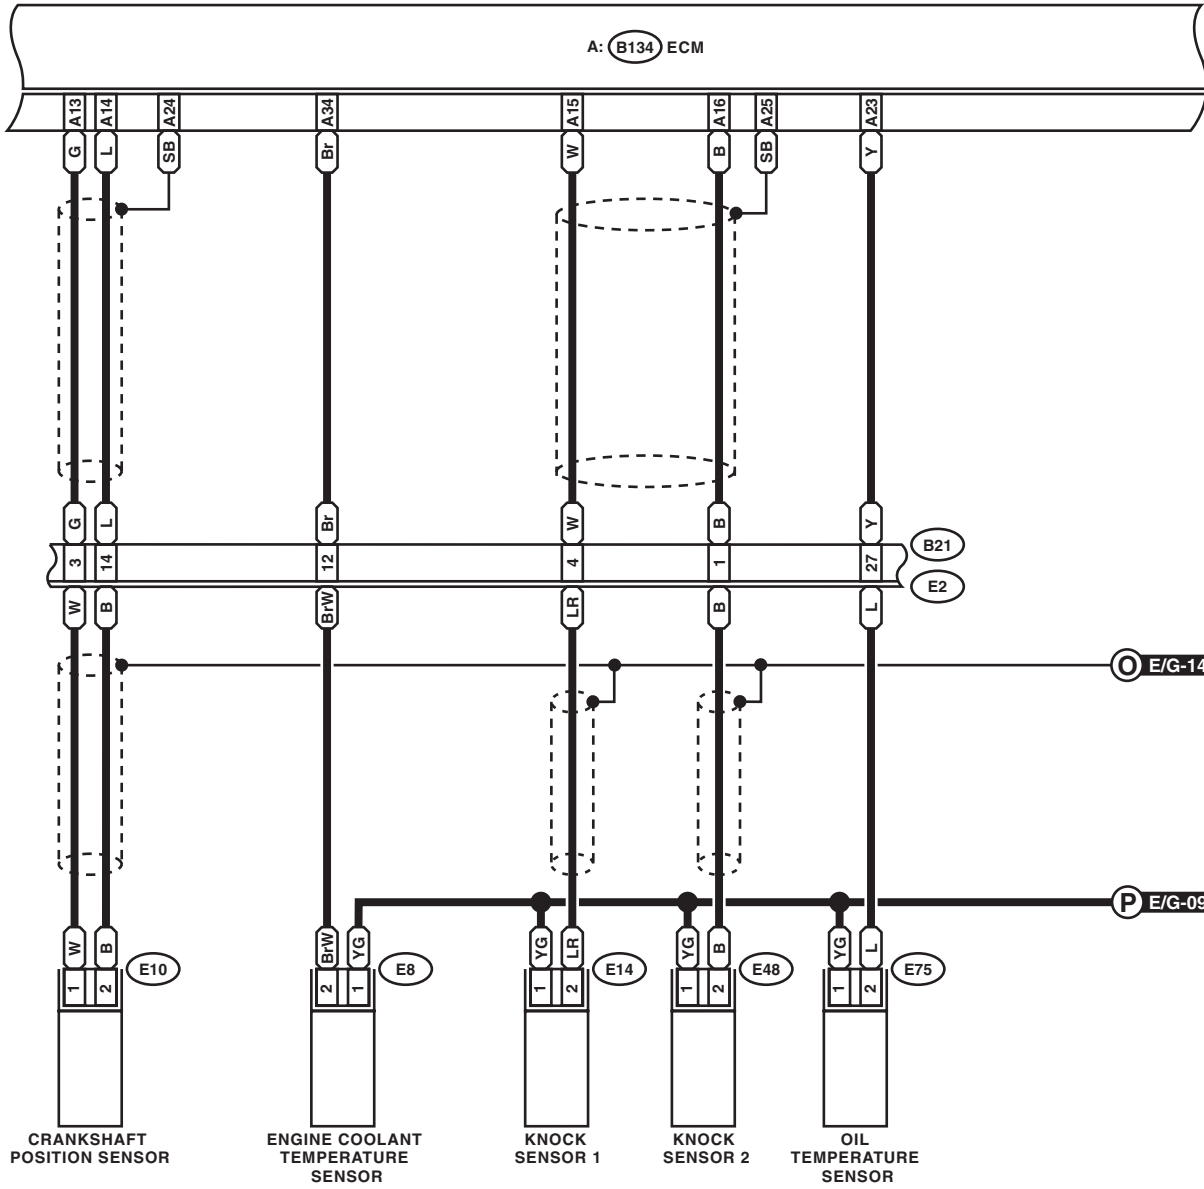

WIRING SYSTEM

B3 (BLACK) **B315** (BLACK)

B: B135

1	2	3	4	5
---	---	---	---	---

1	2	3	4	5	6
---	---	---	---	---	---

1	2	3	4	5	6	7					
8	9	10	11	12	13	14	15	16	17	18	19
20	21	22	23	24	25	26	27				
28	29	30	31	32	33	34	35				

WI-11730

Engine Electrical System

WIRING SYSTEM

E/G-08

E/G-08

CRANKSHAFT POSITION SENSOR

ENGINE COOLANT TEMPERATURE SENSOR

KNOCK SENSOR 1