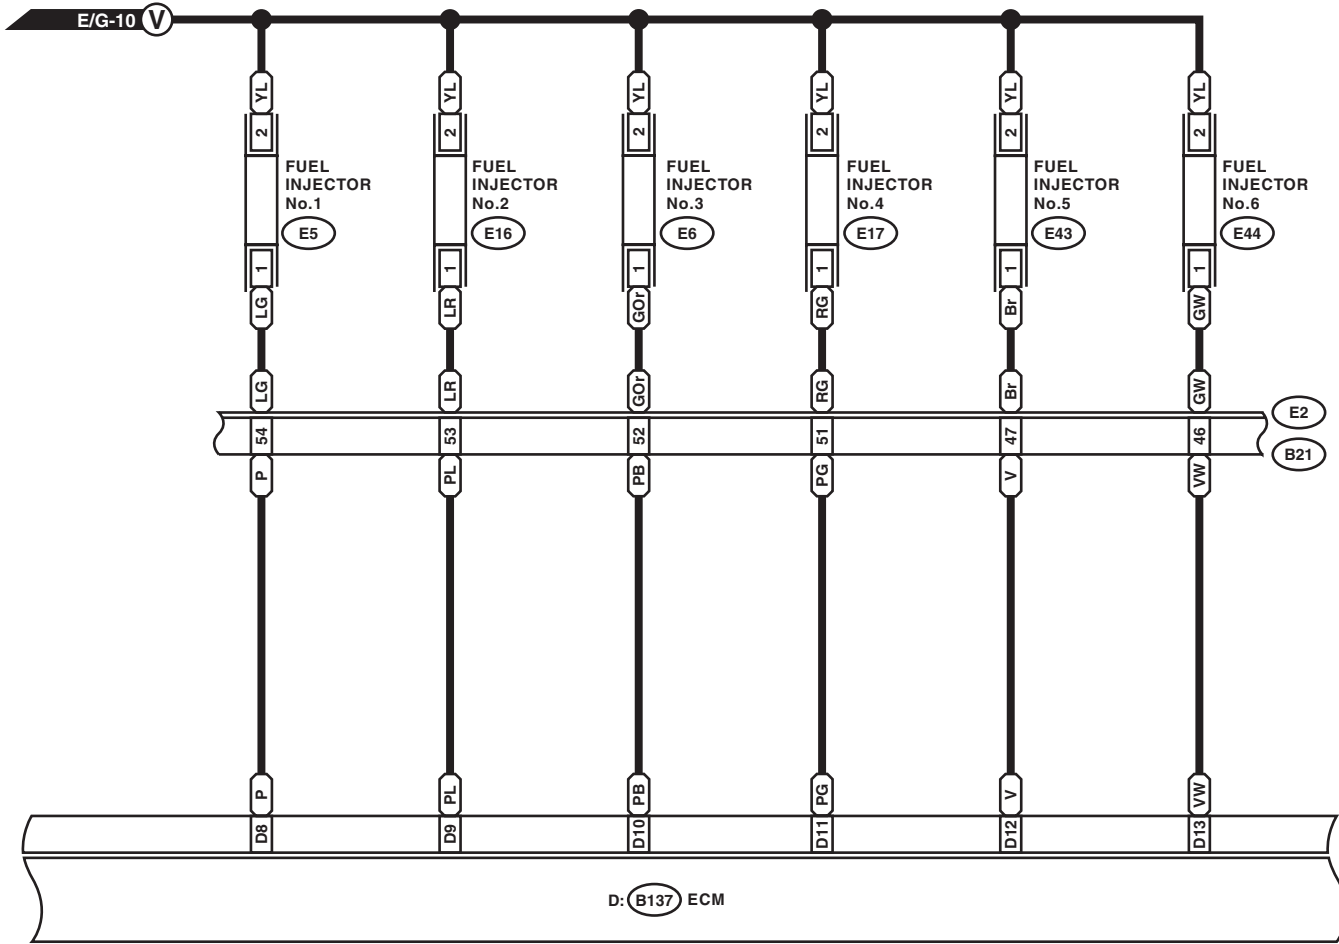

Engine Electrical System

WIRING SYSTEM

E/G-12

E/G-12

- (DARK GRAY) E5 (DARK GRAY) E17 (DARK GRAY)
- (DARK GRAY) E6 (DARK GRAY) E43 (DARK GRAY)
- (DARK GRAY) E16 (DARK GRAY) E44 (DARK GRAY)

D: B137

B21 (BLACK)

1	2	3	4	5	6	7
8	9	10	11	12	13	14
15	16	17	18	19	20	21
22	23	24	25	26	27	28
29	30	31				

1	2	3	4	5	6	7	8	9	10	11
12	13	14	15	16	17	18	19	20	21	22
23	24	25	26	27	28	29	30	31	32	33
34	35	36	37	38	39	40	41			
42	43	44	45	46	47					
48	49	50	51	52	53	54				

WI-16000