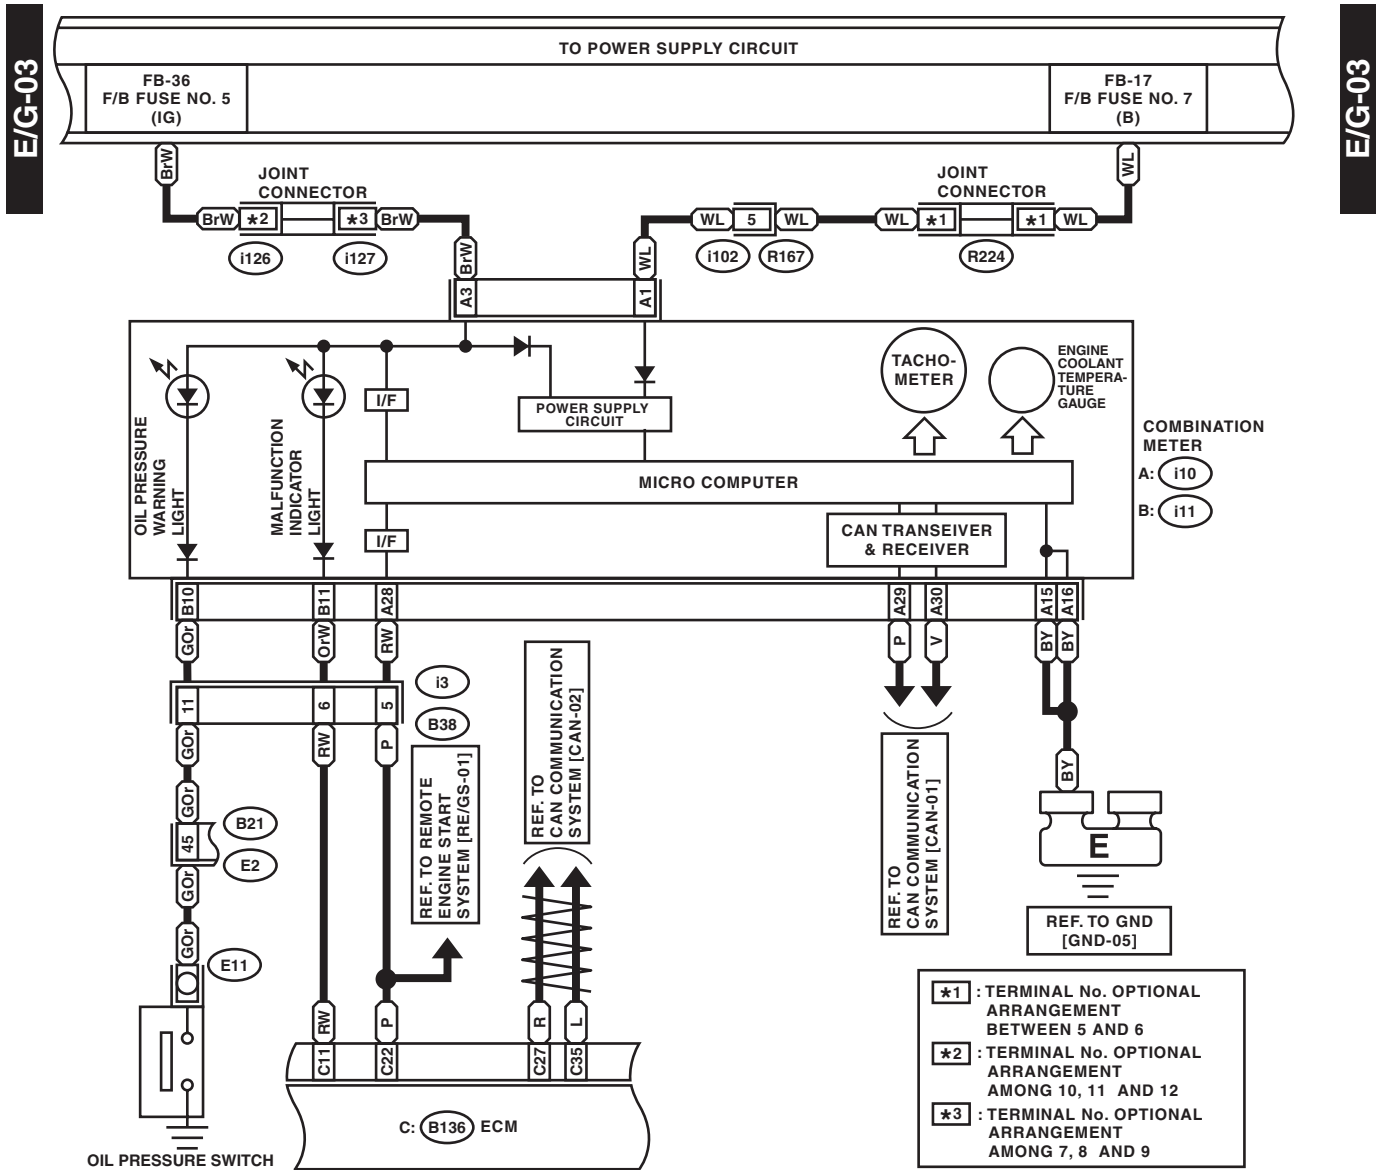

Engine Electrical System

WIRING SYSTEM

WI-15992