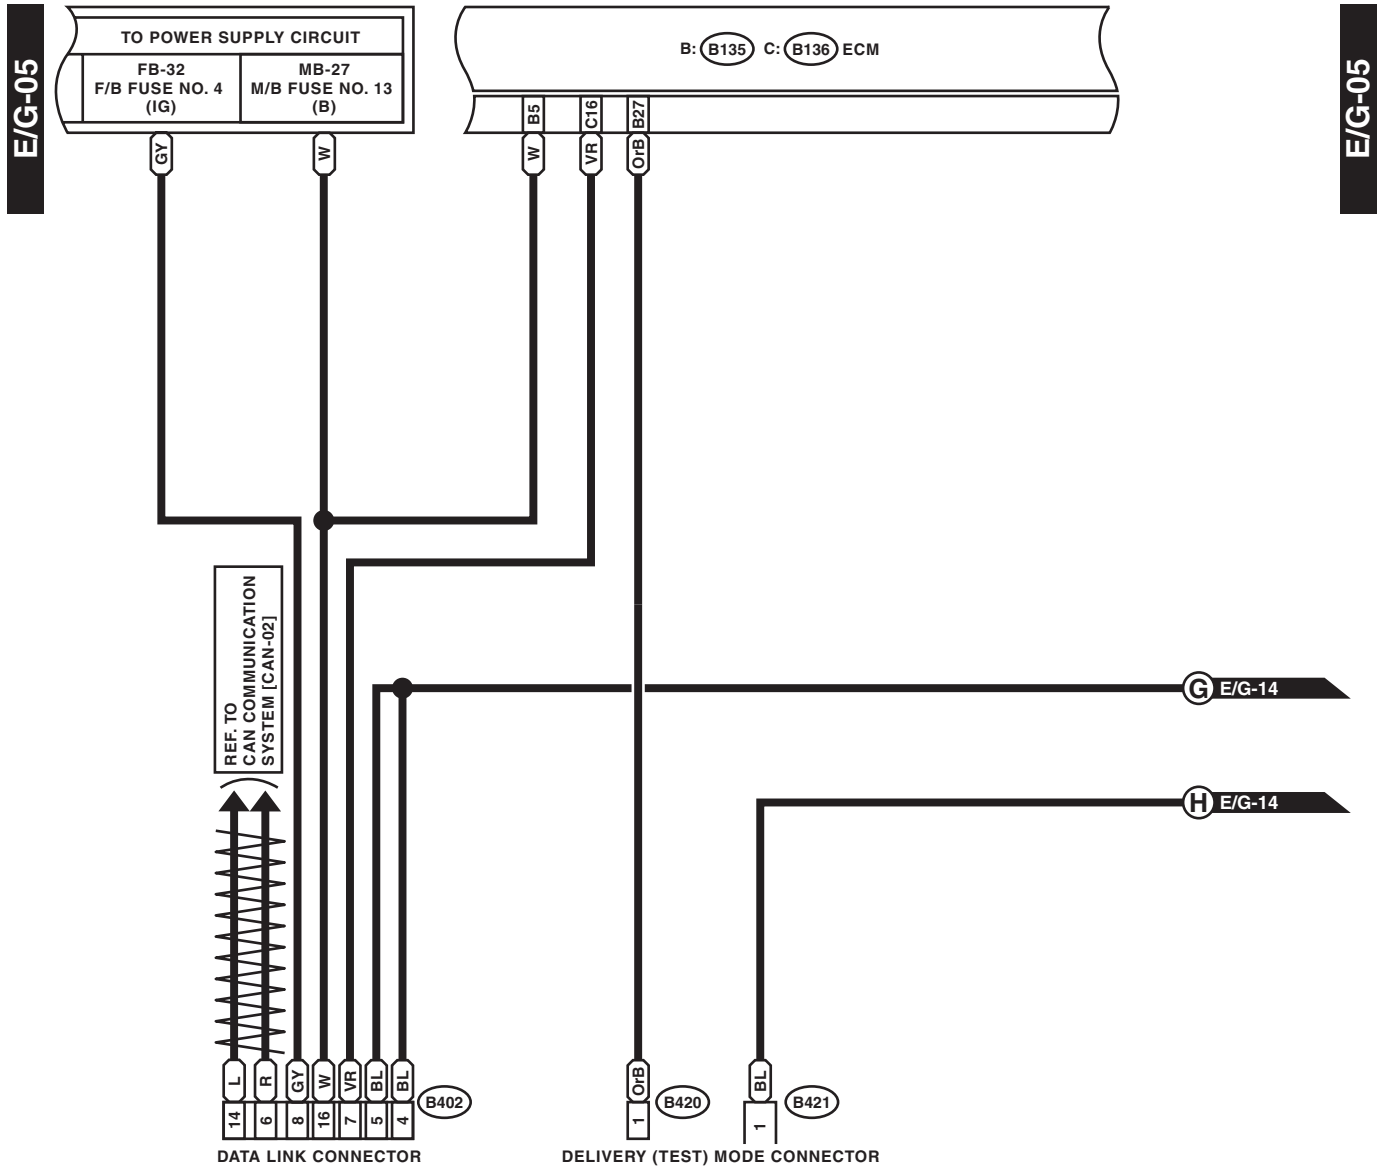

WIRING SYSTEM

WI-15992

Engine Electrical System

WIRING SYSTEM

WI-15993

Engine Electrical System

WIRING SYSTEM

(B420) (GREEN) (B421) (GREEN)