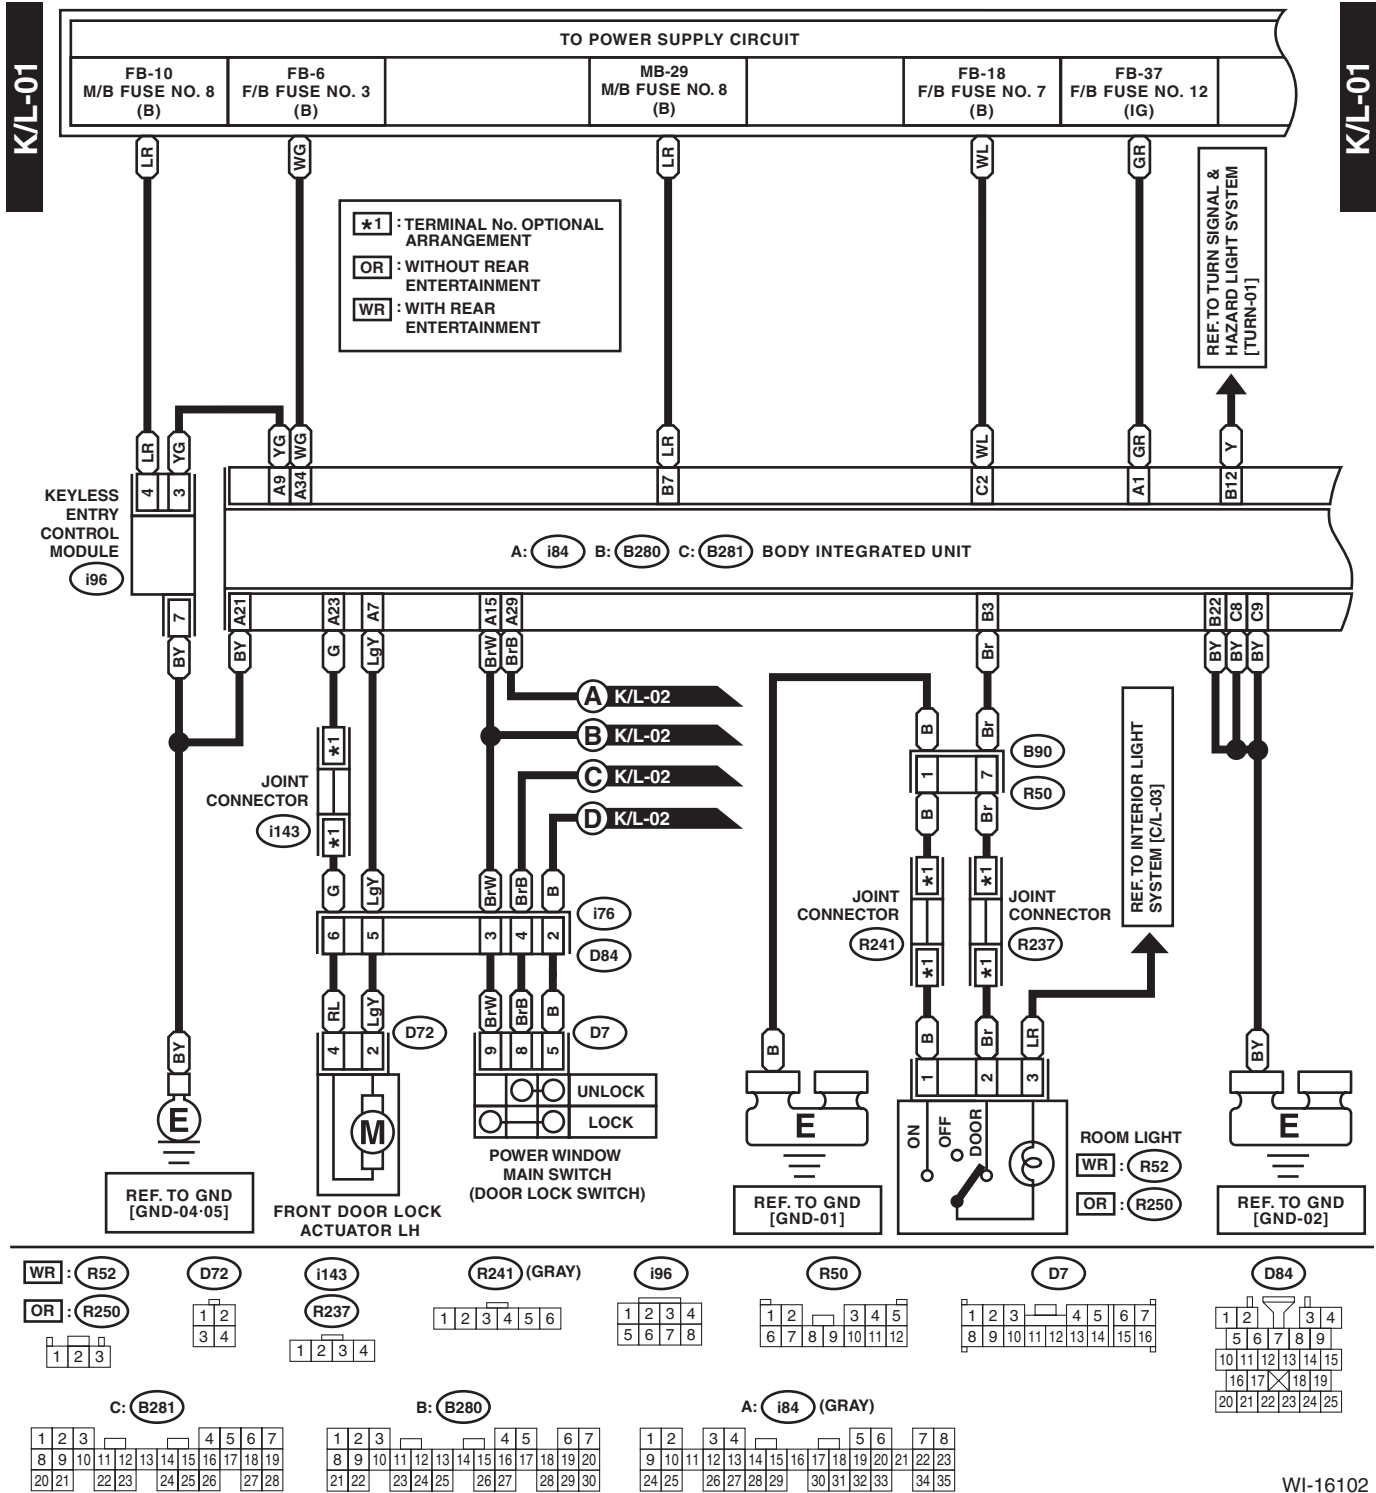

# Keyless Entry System

WIRING SYSTEM

## 54. Keyless Entry System

### A: WIRING DIAGRAM

WI-16102