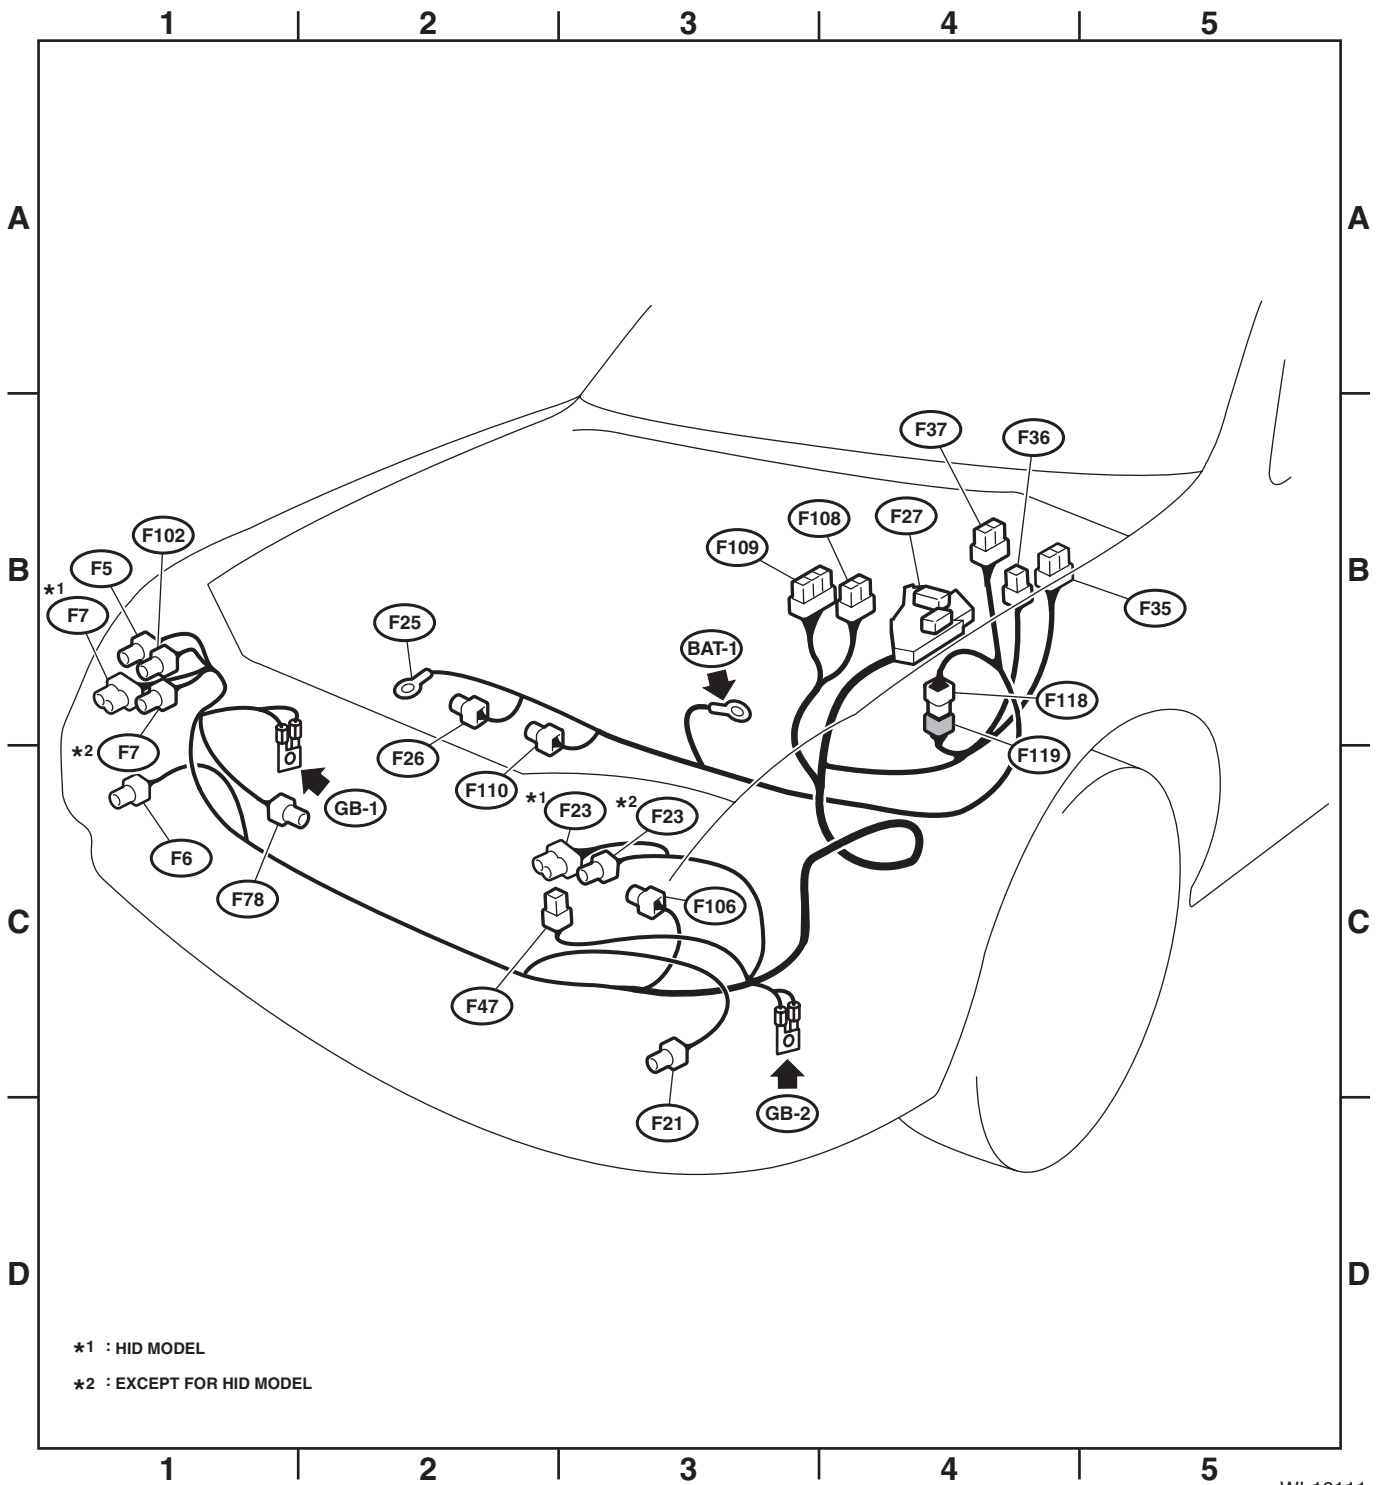

58. Front Wiring Harness

A: LOCATION

Connector				Connecting to	
No.	Pole	Color	Area	No.	Description
F5	1	Black	B-1		Horn
F6	2	Gray	C-1		Front fog light RH
F7	8	Gray	B-1		Headlight and front clearance light & front turn signal light RH (except for HID model)
	10	Gray	B-1		Headlight & headlight beam leveler & front clearance light & front turn signal light RH (HID model)
F21	2	Gray	D-3		Front fog light LH
F23	8	Gray	C-3		Headlight and front clearance light & front turn signal light LH (except for HID model)
	10	Gray	C-3		Headlight & headlight beam leveler & front clearance light & front turn signal light LH (HID model)
F25	1	★	C-2		Generator terminal B
F26	3	Green	C-2		Generator
F27	16	Black	B-4		Relay holder
F35	12	Blue	B-4		Main fuse box (M/B)
F36	7	★	B-4		
F37	20	★	B-4		
F47	1	Black	C-2		Horn
F78	2	Black	C-1		Ambient sensor
F102	2	Black	B-1		Keyless buzzer
F106	3	★	C-3		Radiator fan control unit
F108	18	Gray	B-4	B361	Through joint connector
F109	24	★	B-3	B360	
F110	1	Black	C-2		Magnet clutch
F118	1	★	B-4	F119	Front wiring harness
F119	1	★	B-4	F118	Generator cord

★ : White or natural color

Front Wiring Harness

WIRING SYSTEM

WI-16111